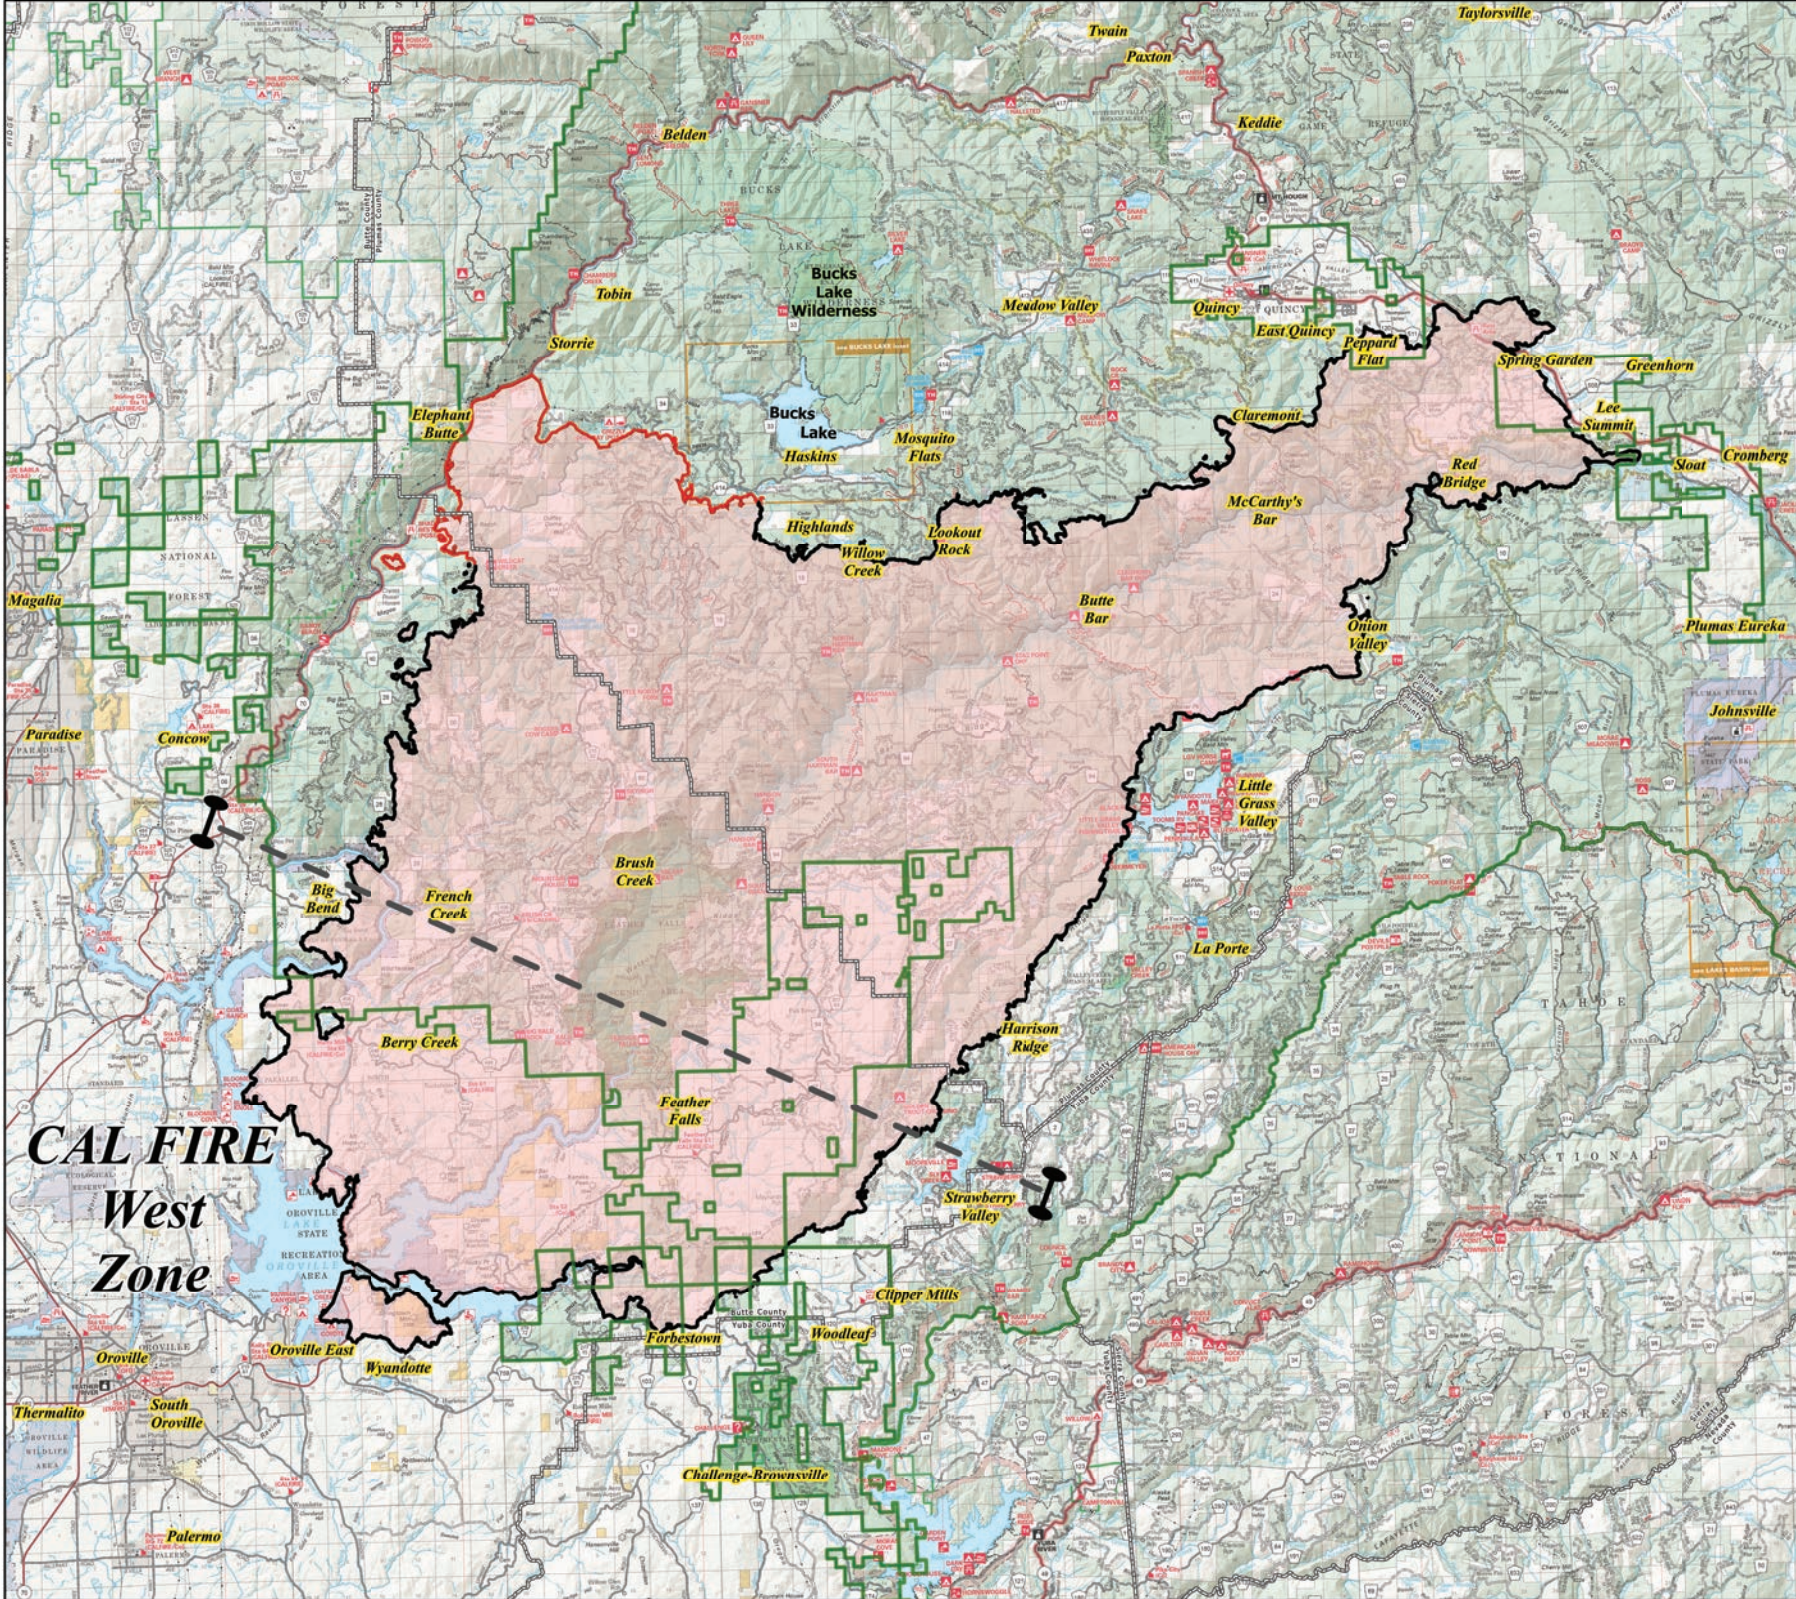

North Complex CA-PNF-001308

Claremont-Bear Fire
October 8, 2020

Public Information Map

- Uncontrolled Fire Edge
- Contained Fire Edge
- Wildfire Daily Fire Perimeter
- Plumas National Forest Boundary

CAL FIRE
West
Zone