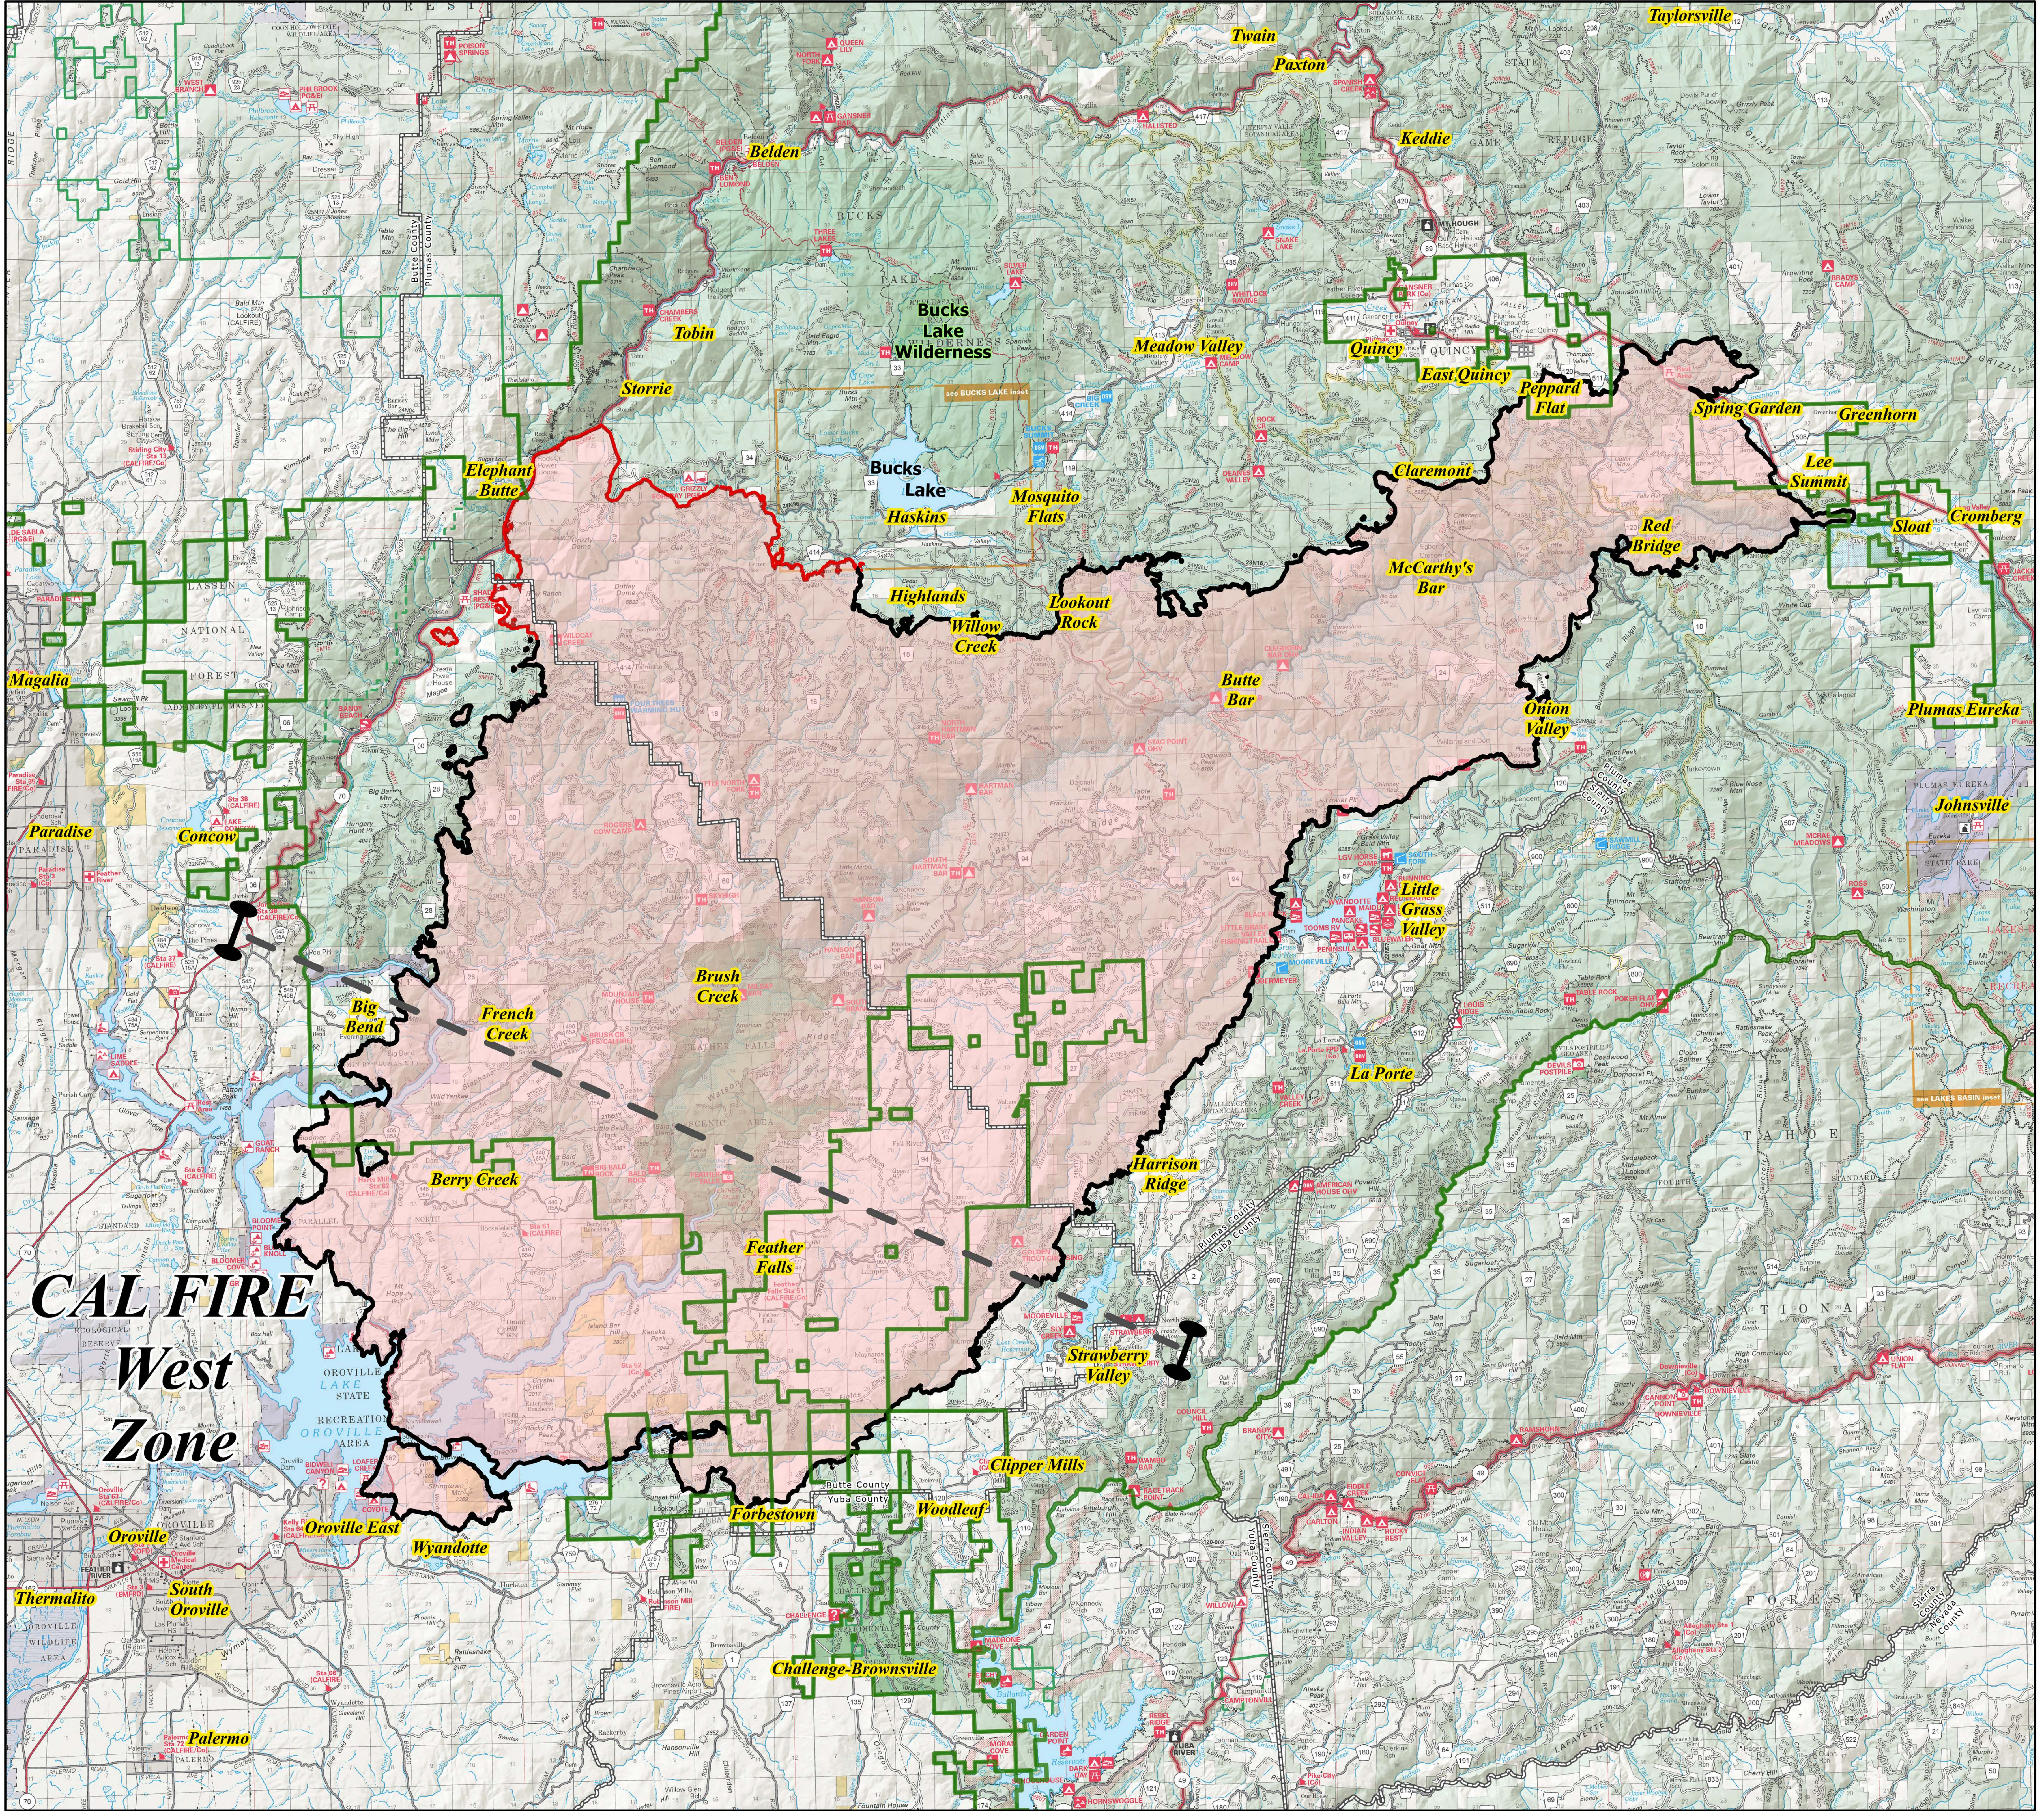

North Complex CA-PNF-001308

Claremont-Bear Fire
October 8, 2020

Public Information Map

- Uncontrolled Fire Edge
- Contained Fire Edge
- Wildfire Daily Fire Perimeter
- Plumas National Forest Boundary

CAL FIRE
West
Zone