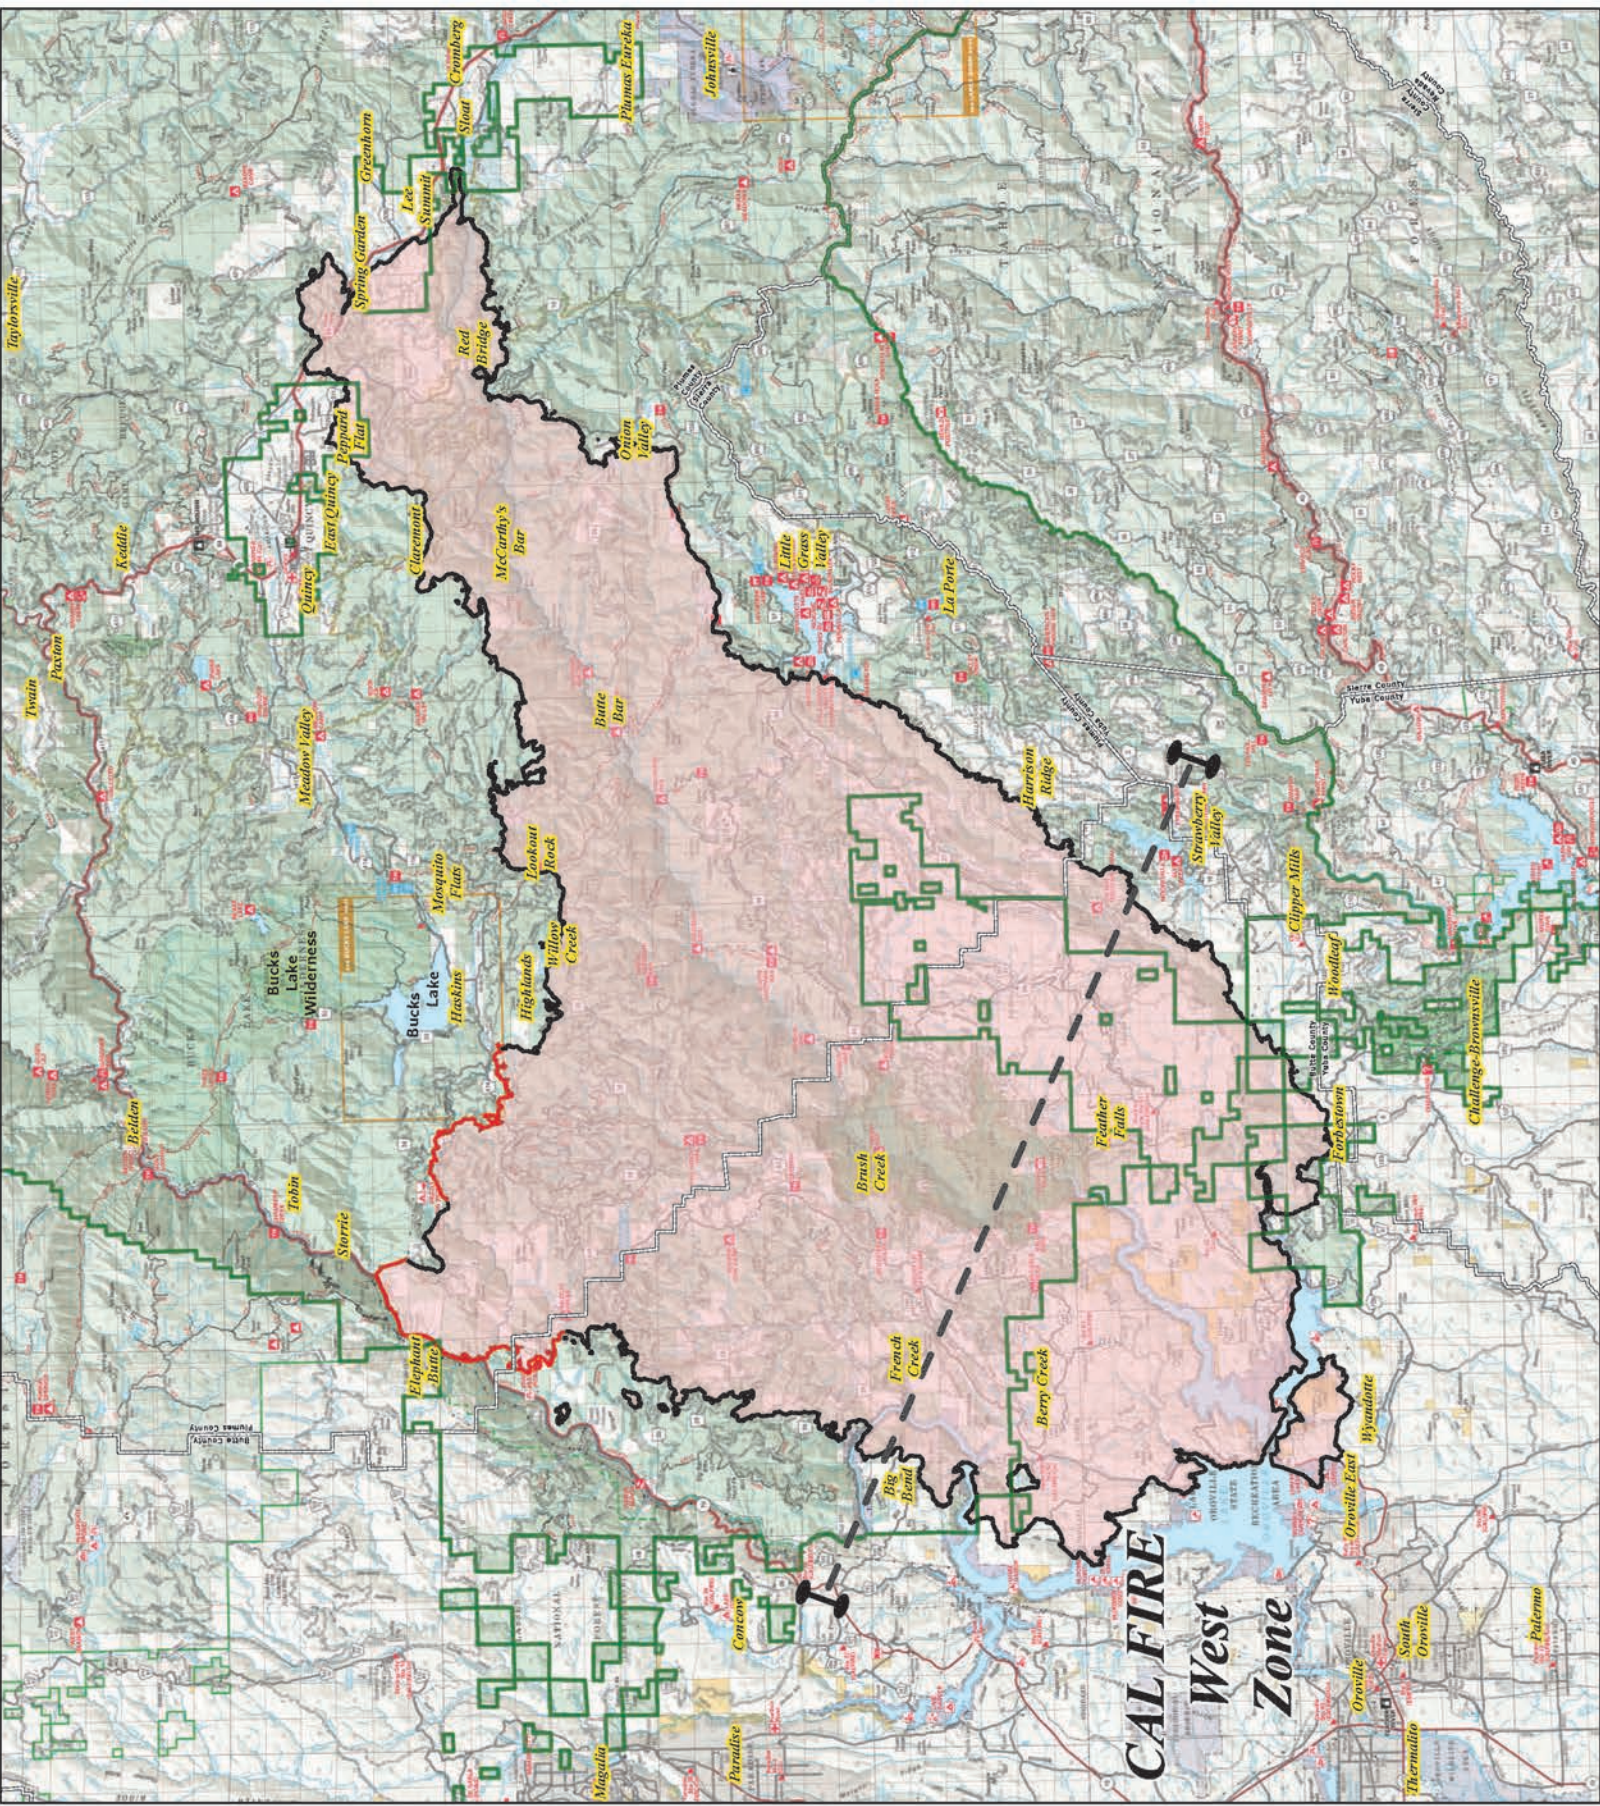

North Complex
 CA-PNF-001308

Claremont-Bear Fire
 October 9, 2020

Public Information
 Map

- Uncontrolled Fire Edge
- Contained Fire Edge
- Wildfire Daily Fire Perimeter
- Plumas National Forest Boundary

CAL FIRE
West Zone