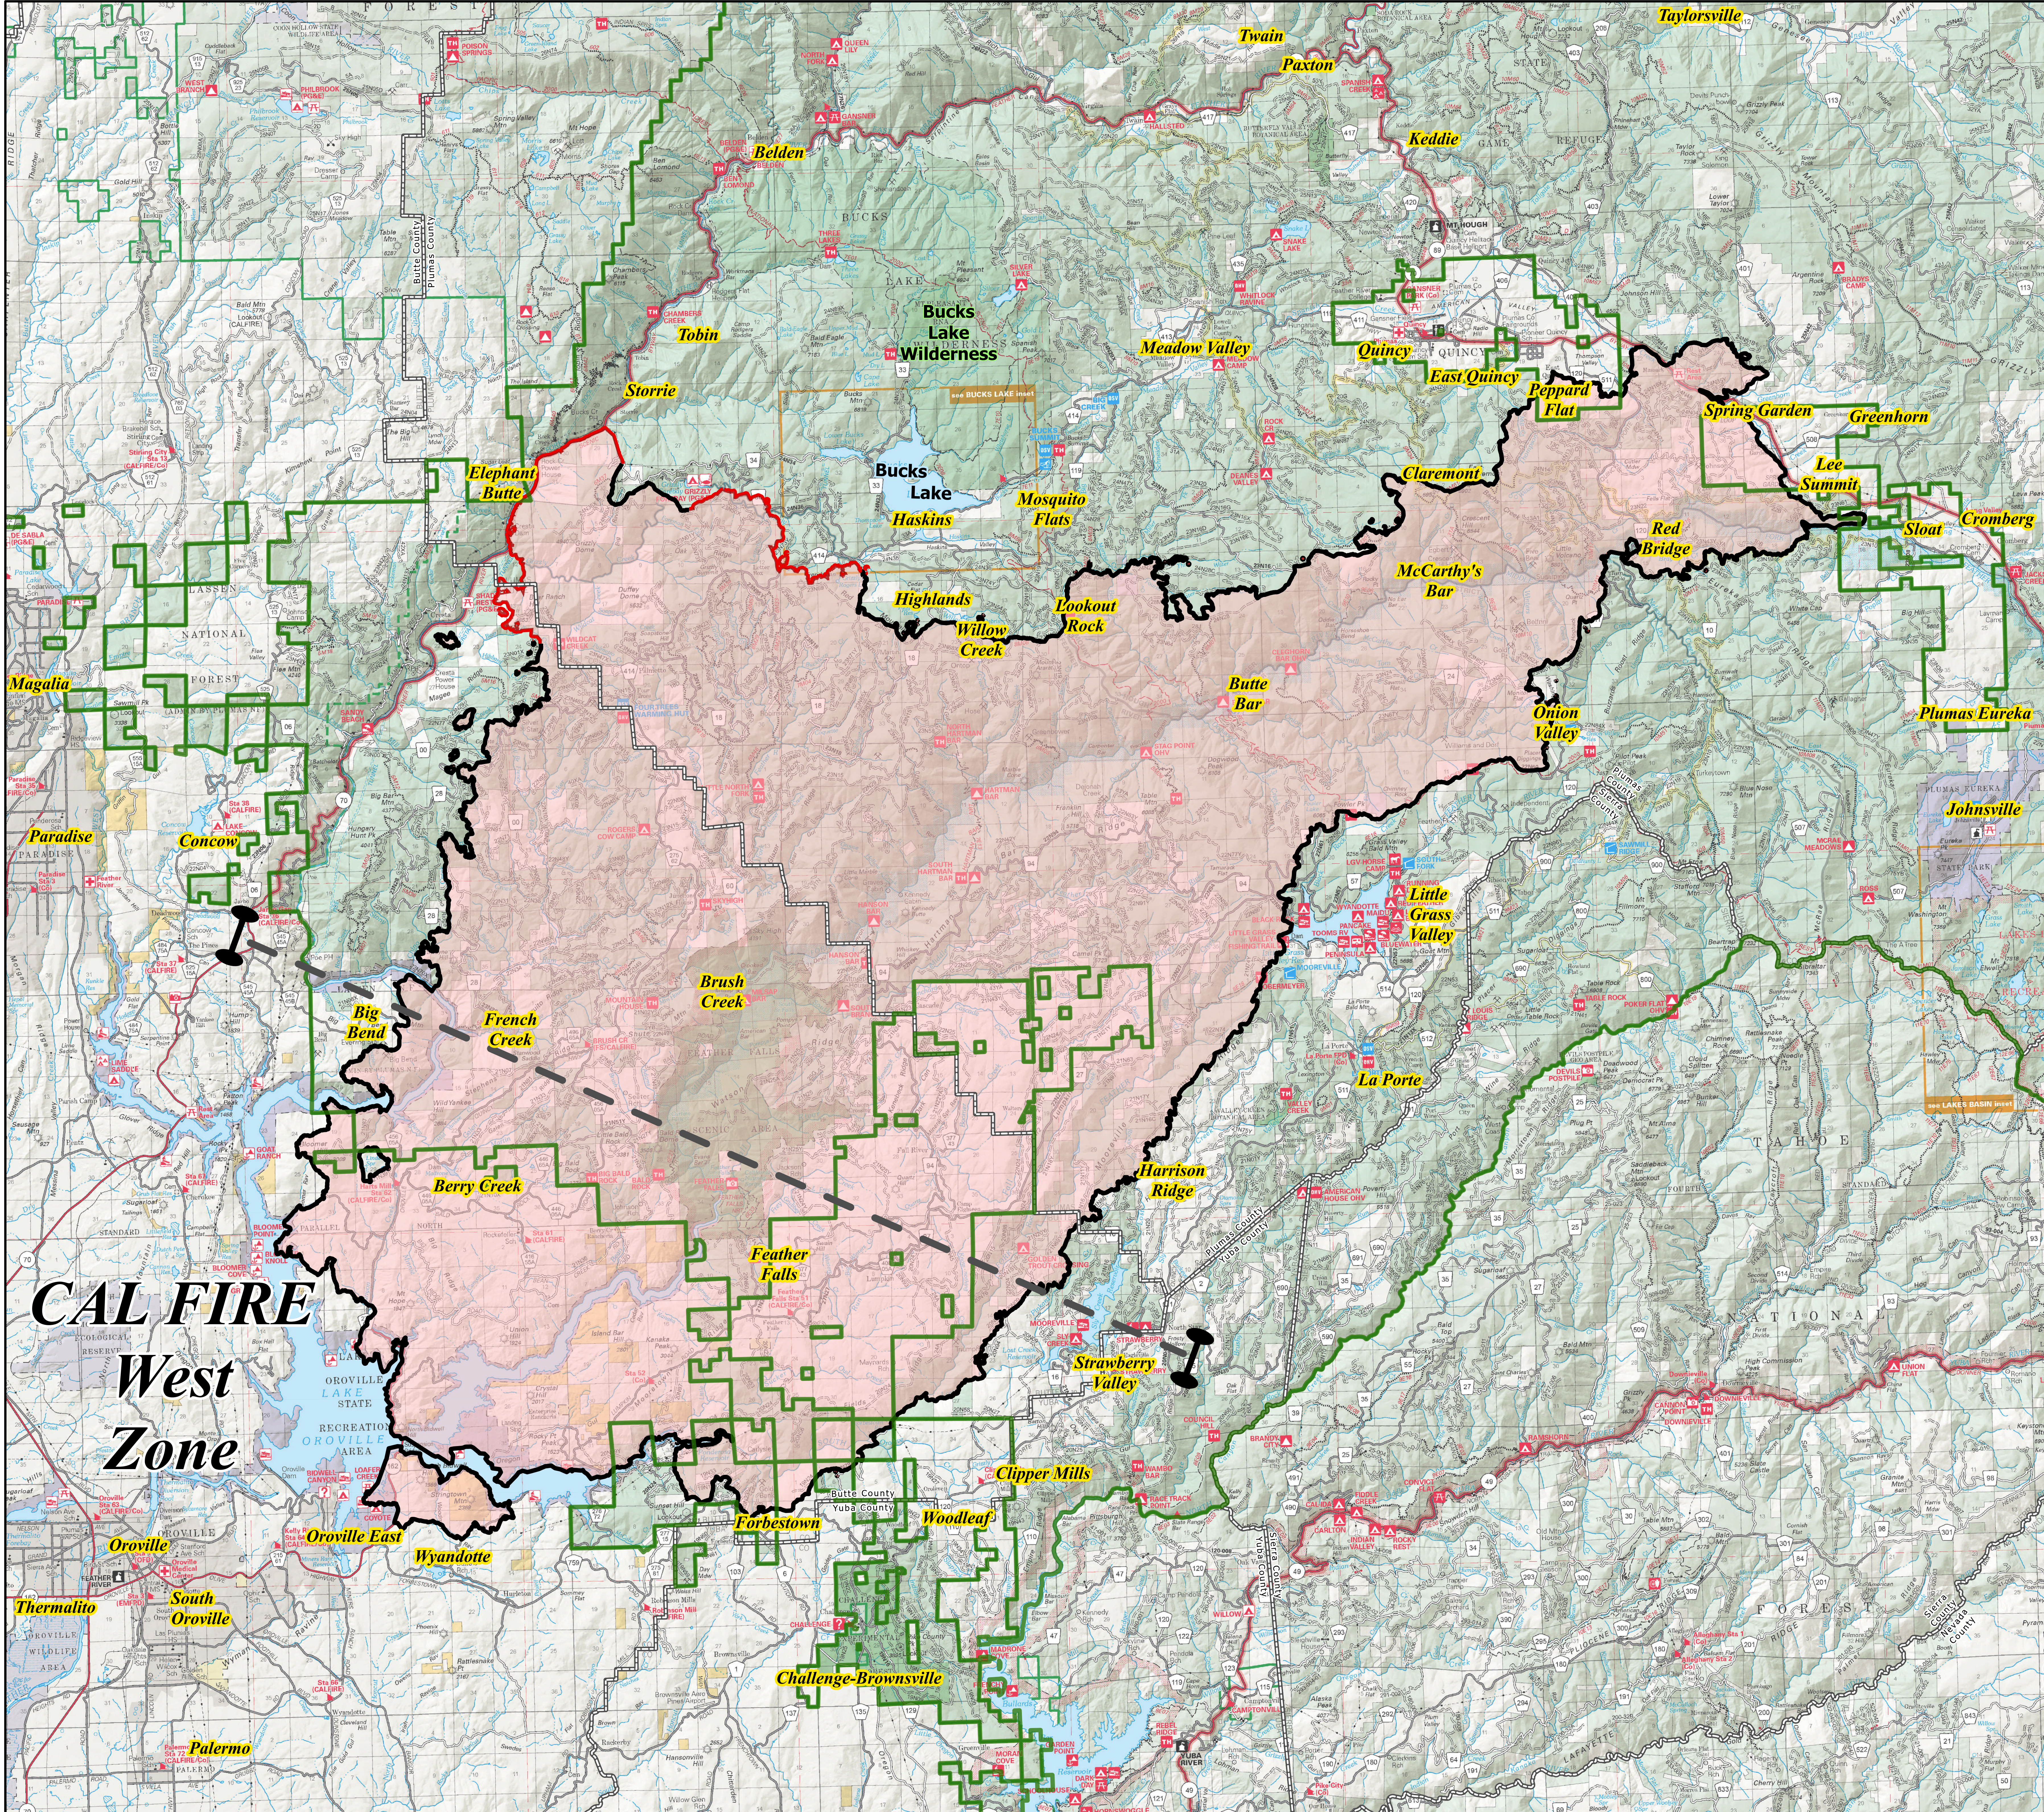

# North Complex CA-PNF-001308

Claremont-Bear Fire  
October 9, 2020

## Public Information Map

- Uncontrolled Fire Edge
- Contained Fire Edge
- Wildfire Daily Fire Perimeter
- Plumas National Forest Boundary

# CAL FIRE West Zone

Oroville  
Thermalito  
South Oroville  
Palermo