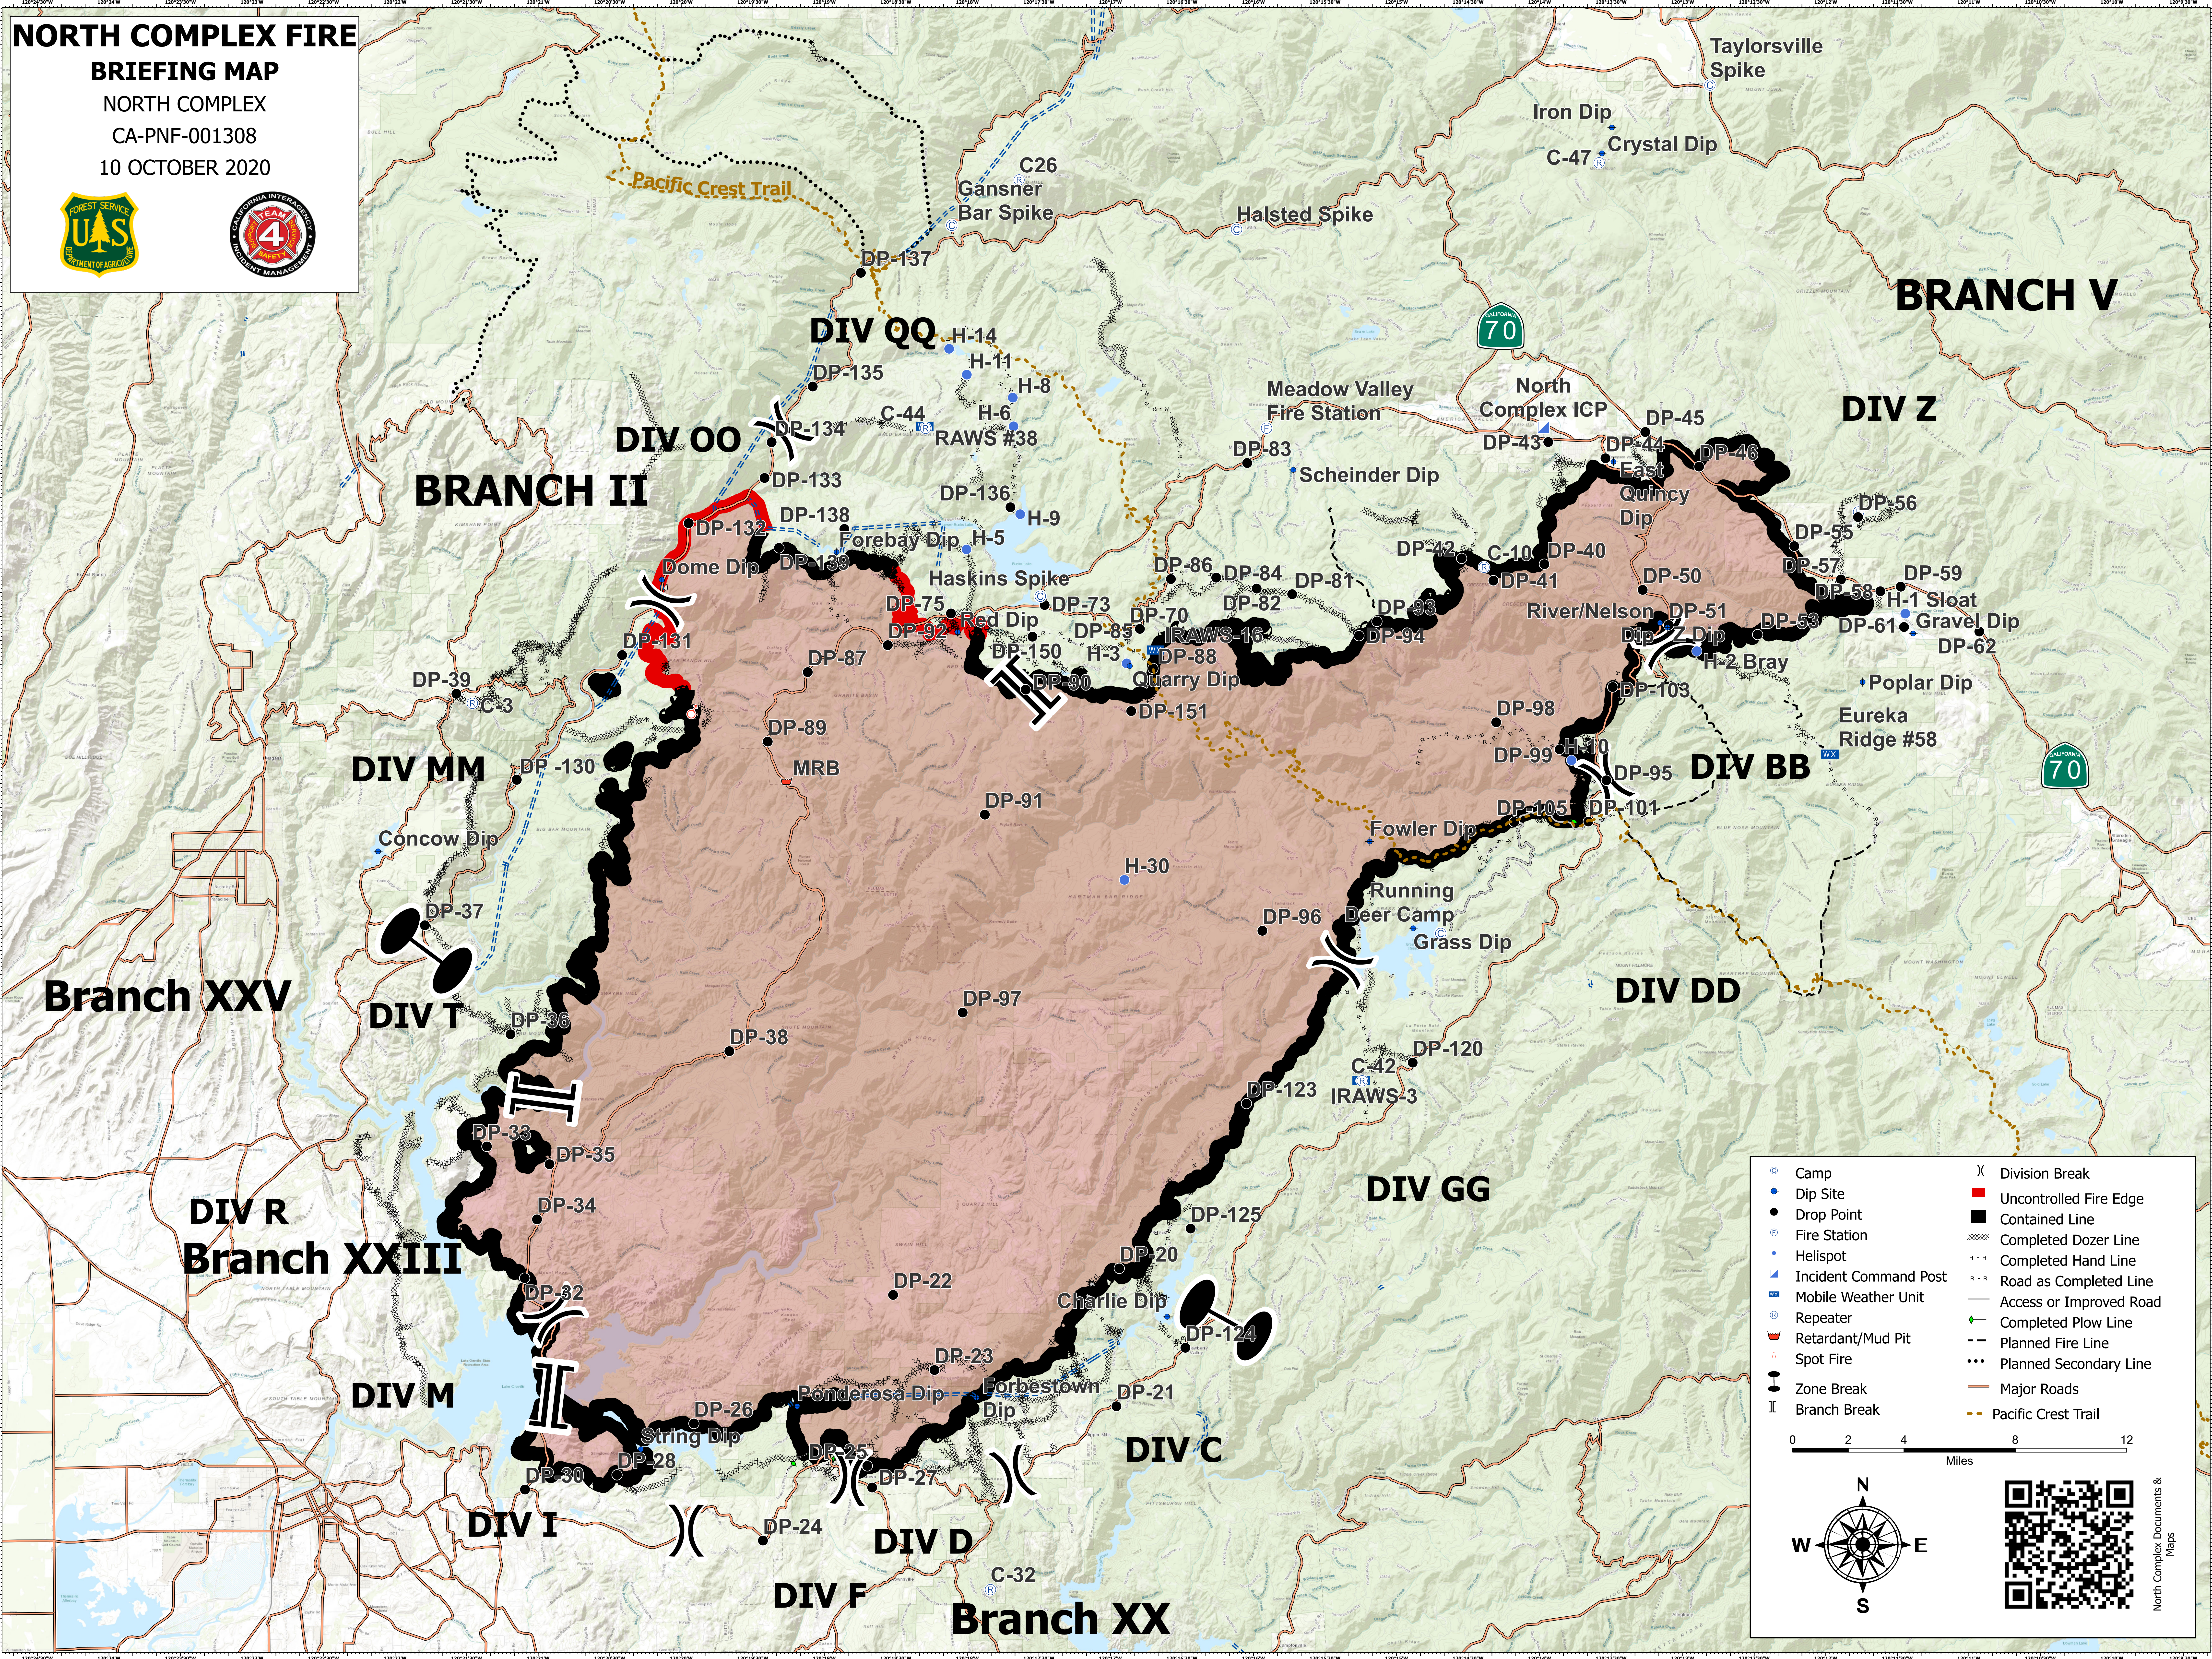

NORTH COMPLEX FIRE

BRIEFING MAP

NORTH COMPLEX

CA-PNF-001308

10 OCTOBER 2020

- Camp
- ◆ Dip Site
- Drop Point
- Fire Station
- Helispot
- Incident Command Post
- Mobile Weather Unit
- Repeater
- Retardant/Mud Pit
- Spot Fire
- Zone Break
- || Branch Break
- ⌵ Division Break
- Uncontrolled Fire Edge
- ▬ Contained Line
- ▬ Completed Dozer Line
- ▬ Completed Hand Line
- ▬ Road as Completed Line
- ▬ Access or Improved Road
- ▬ Completed Flow Line
- ▬ Planned Fire Line
- ⋯ Planned Secondary Line
- ▬ Major Roads
- ▬ Pacific Crest Trail

North Complex Documents & Maps