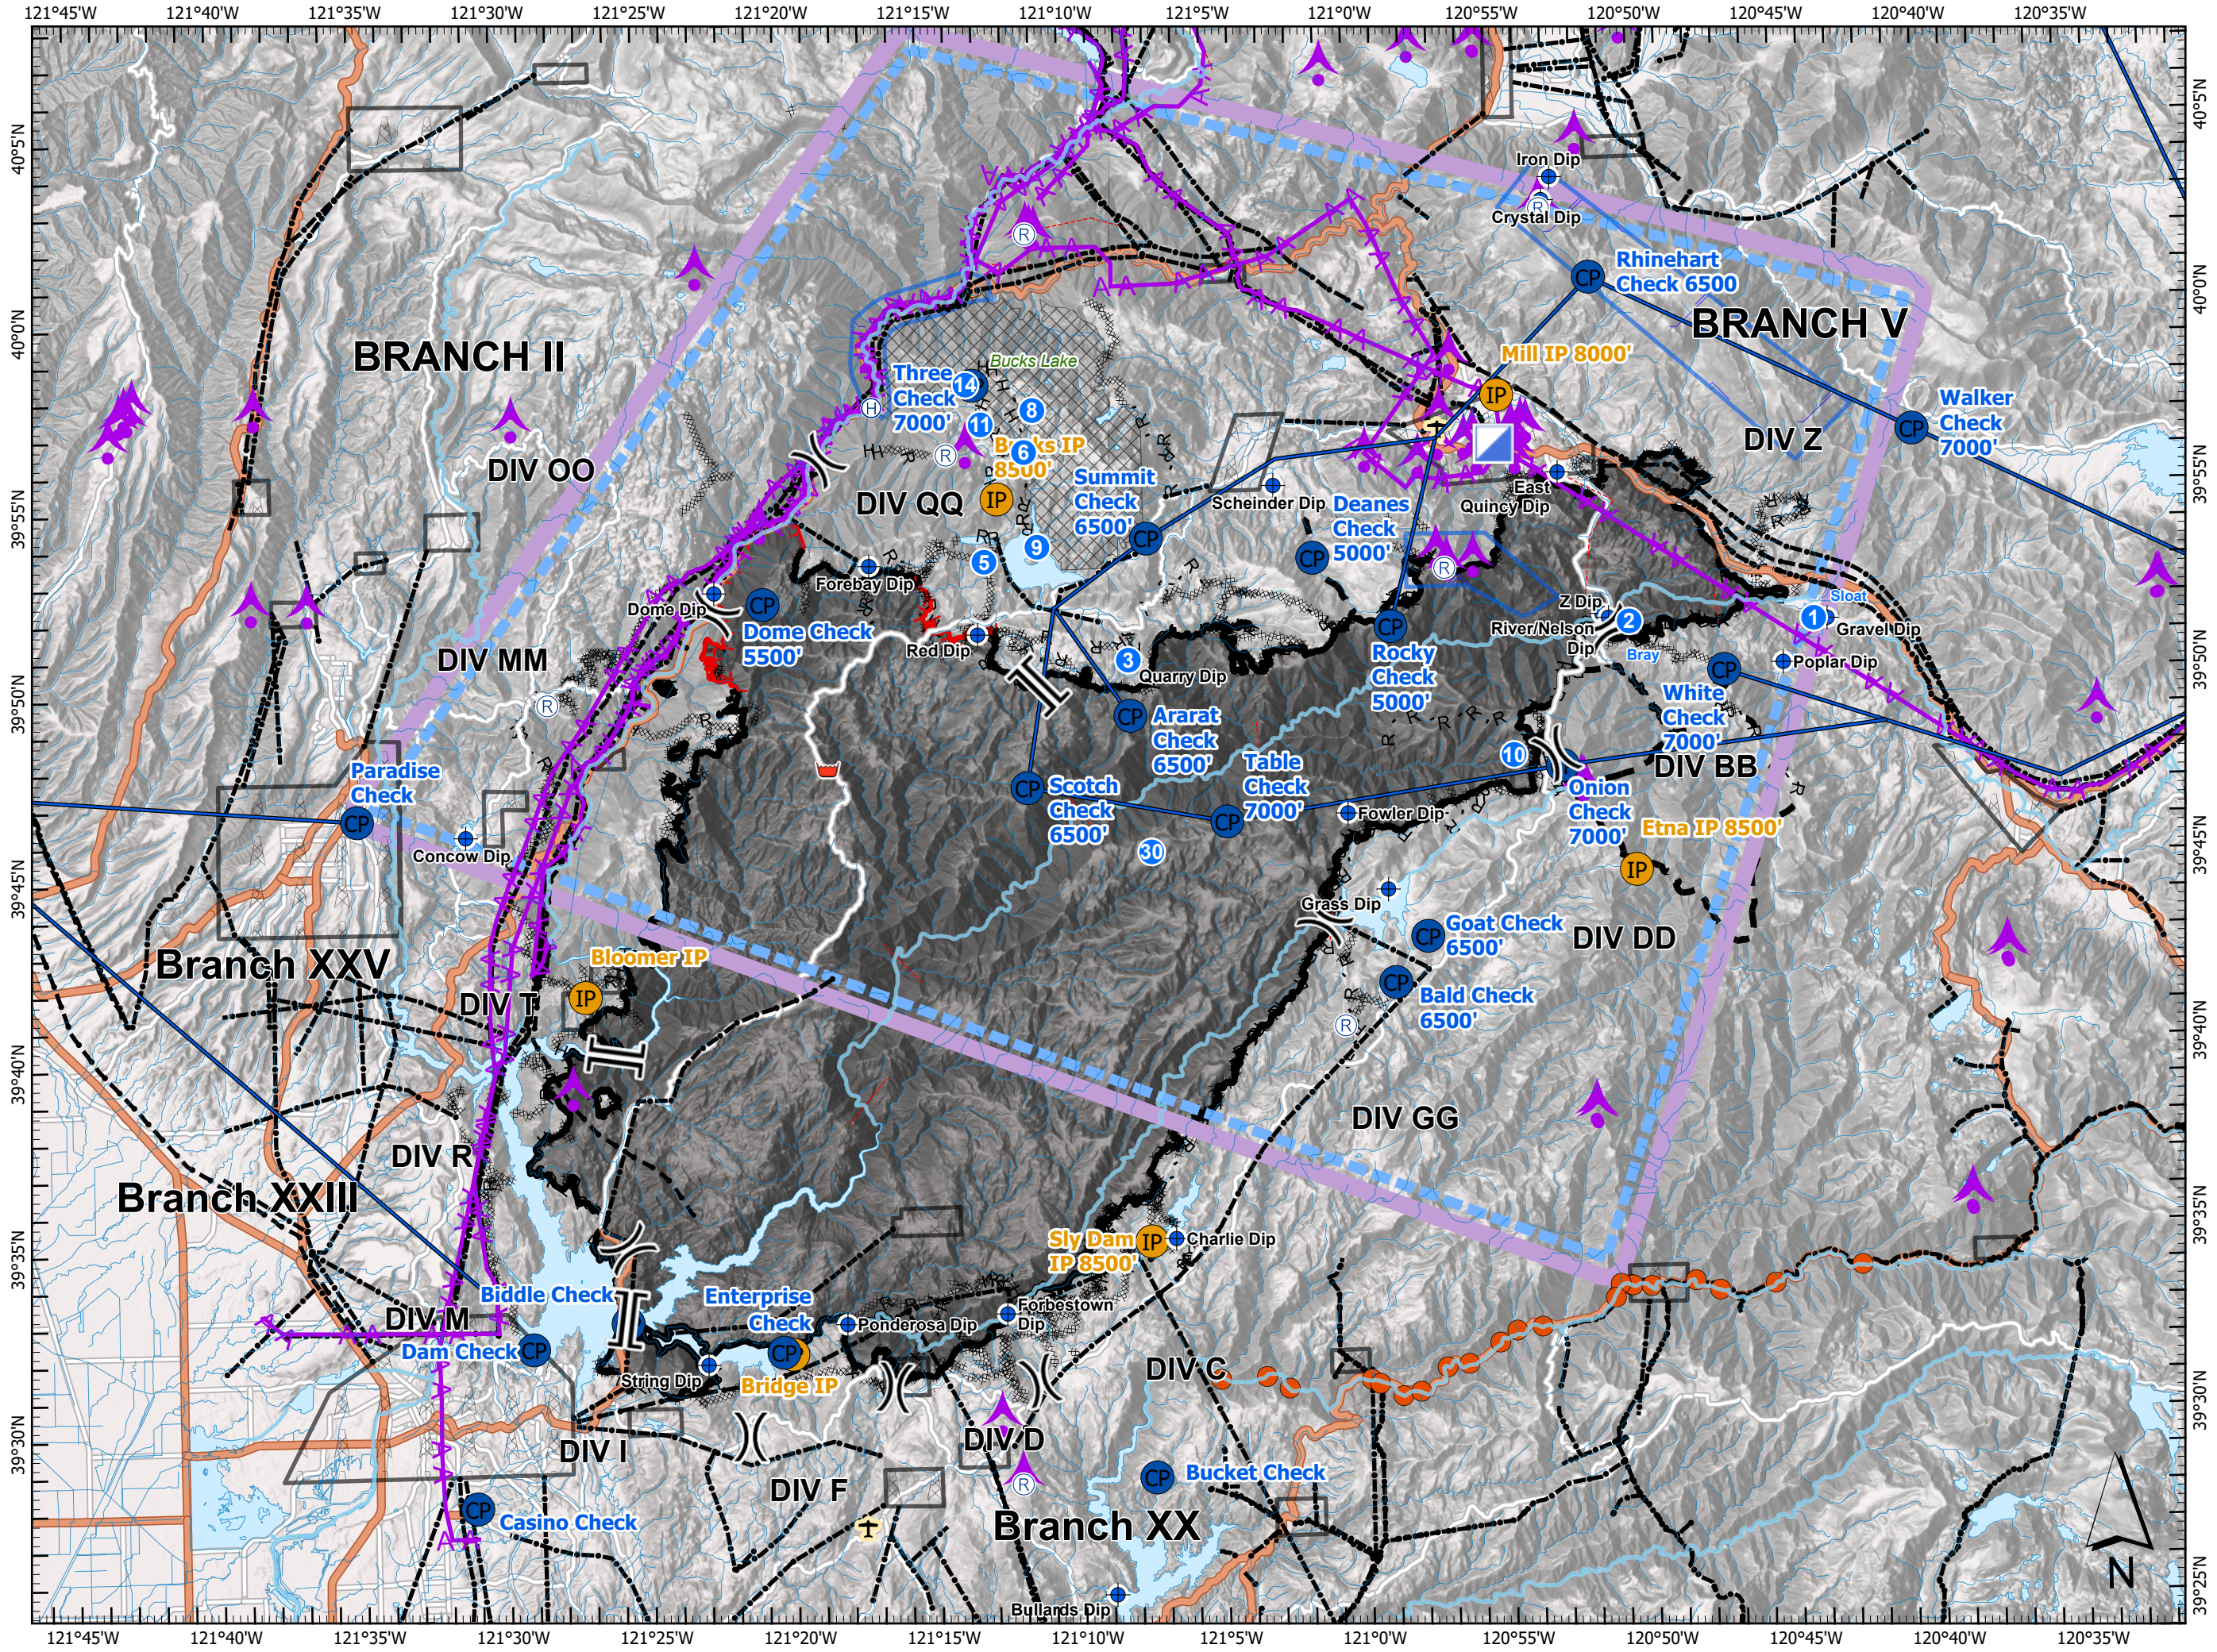

Pilot Map

North Complex
CA-PNF-001308
10-10-20

- Check Point
- Initial Point
- ✈ Airport
- ⊙ Helibase
- Aerial cable
- ⚡ Tower
- Helicopter Routes North
- Uncontrolled Fire Edge
- Contained Line
- ⊗ Completed Dozer Line
- H Completed Hand Line
- R Road as Completed Line
- Planned Fire Line
- Aerial Hazard
- Powerline
- Telephone wires
- Daily Fire Perimeter
- Powerline
- Turbulence
- ⊗ Wilderness