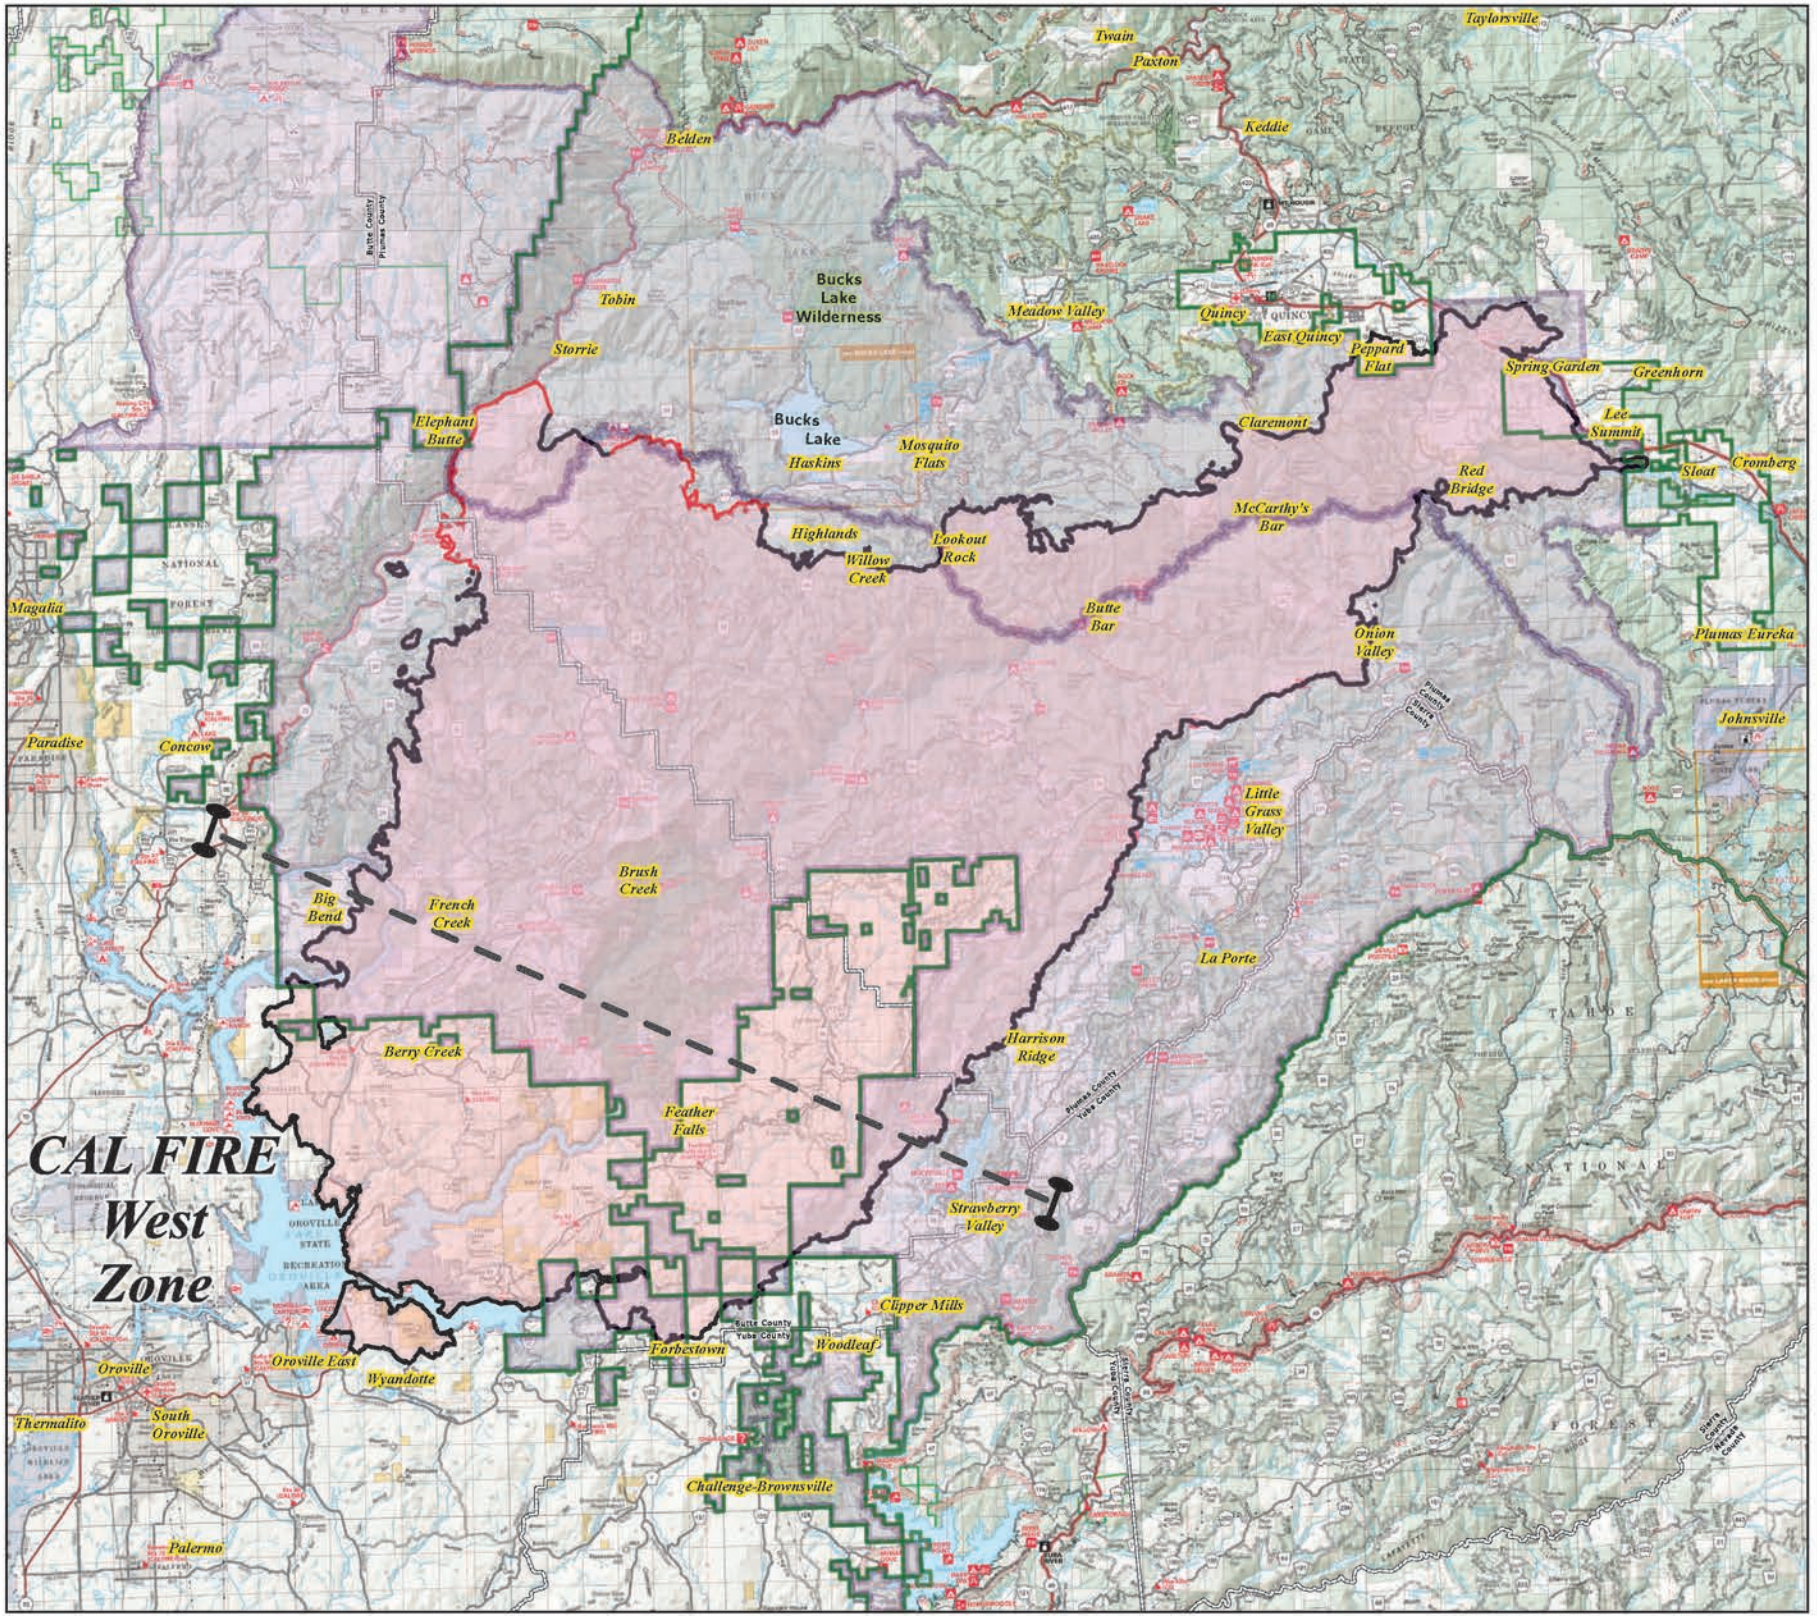

North Complex CA-PNF-001308

Claremont-Bear Fire
October 10, 2020

Public Information Map

- Uncontrolled Fire Edge
- Contained Fire Edge
- Wildfire Daily Fire Perimeter
- Plumas National Forest Boundary
- Forest Closures

CAL FIRE West Zone