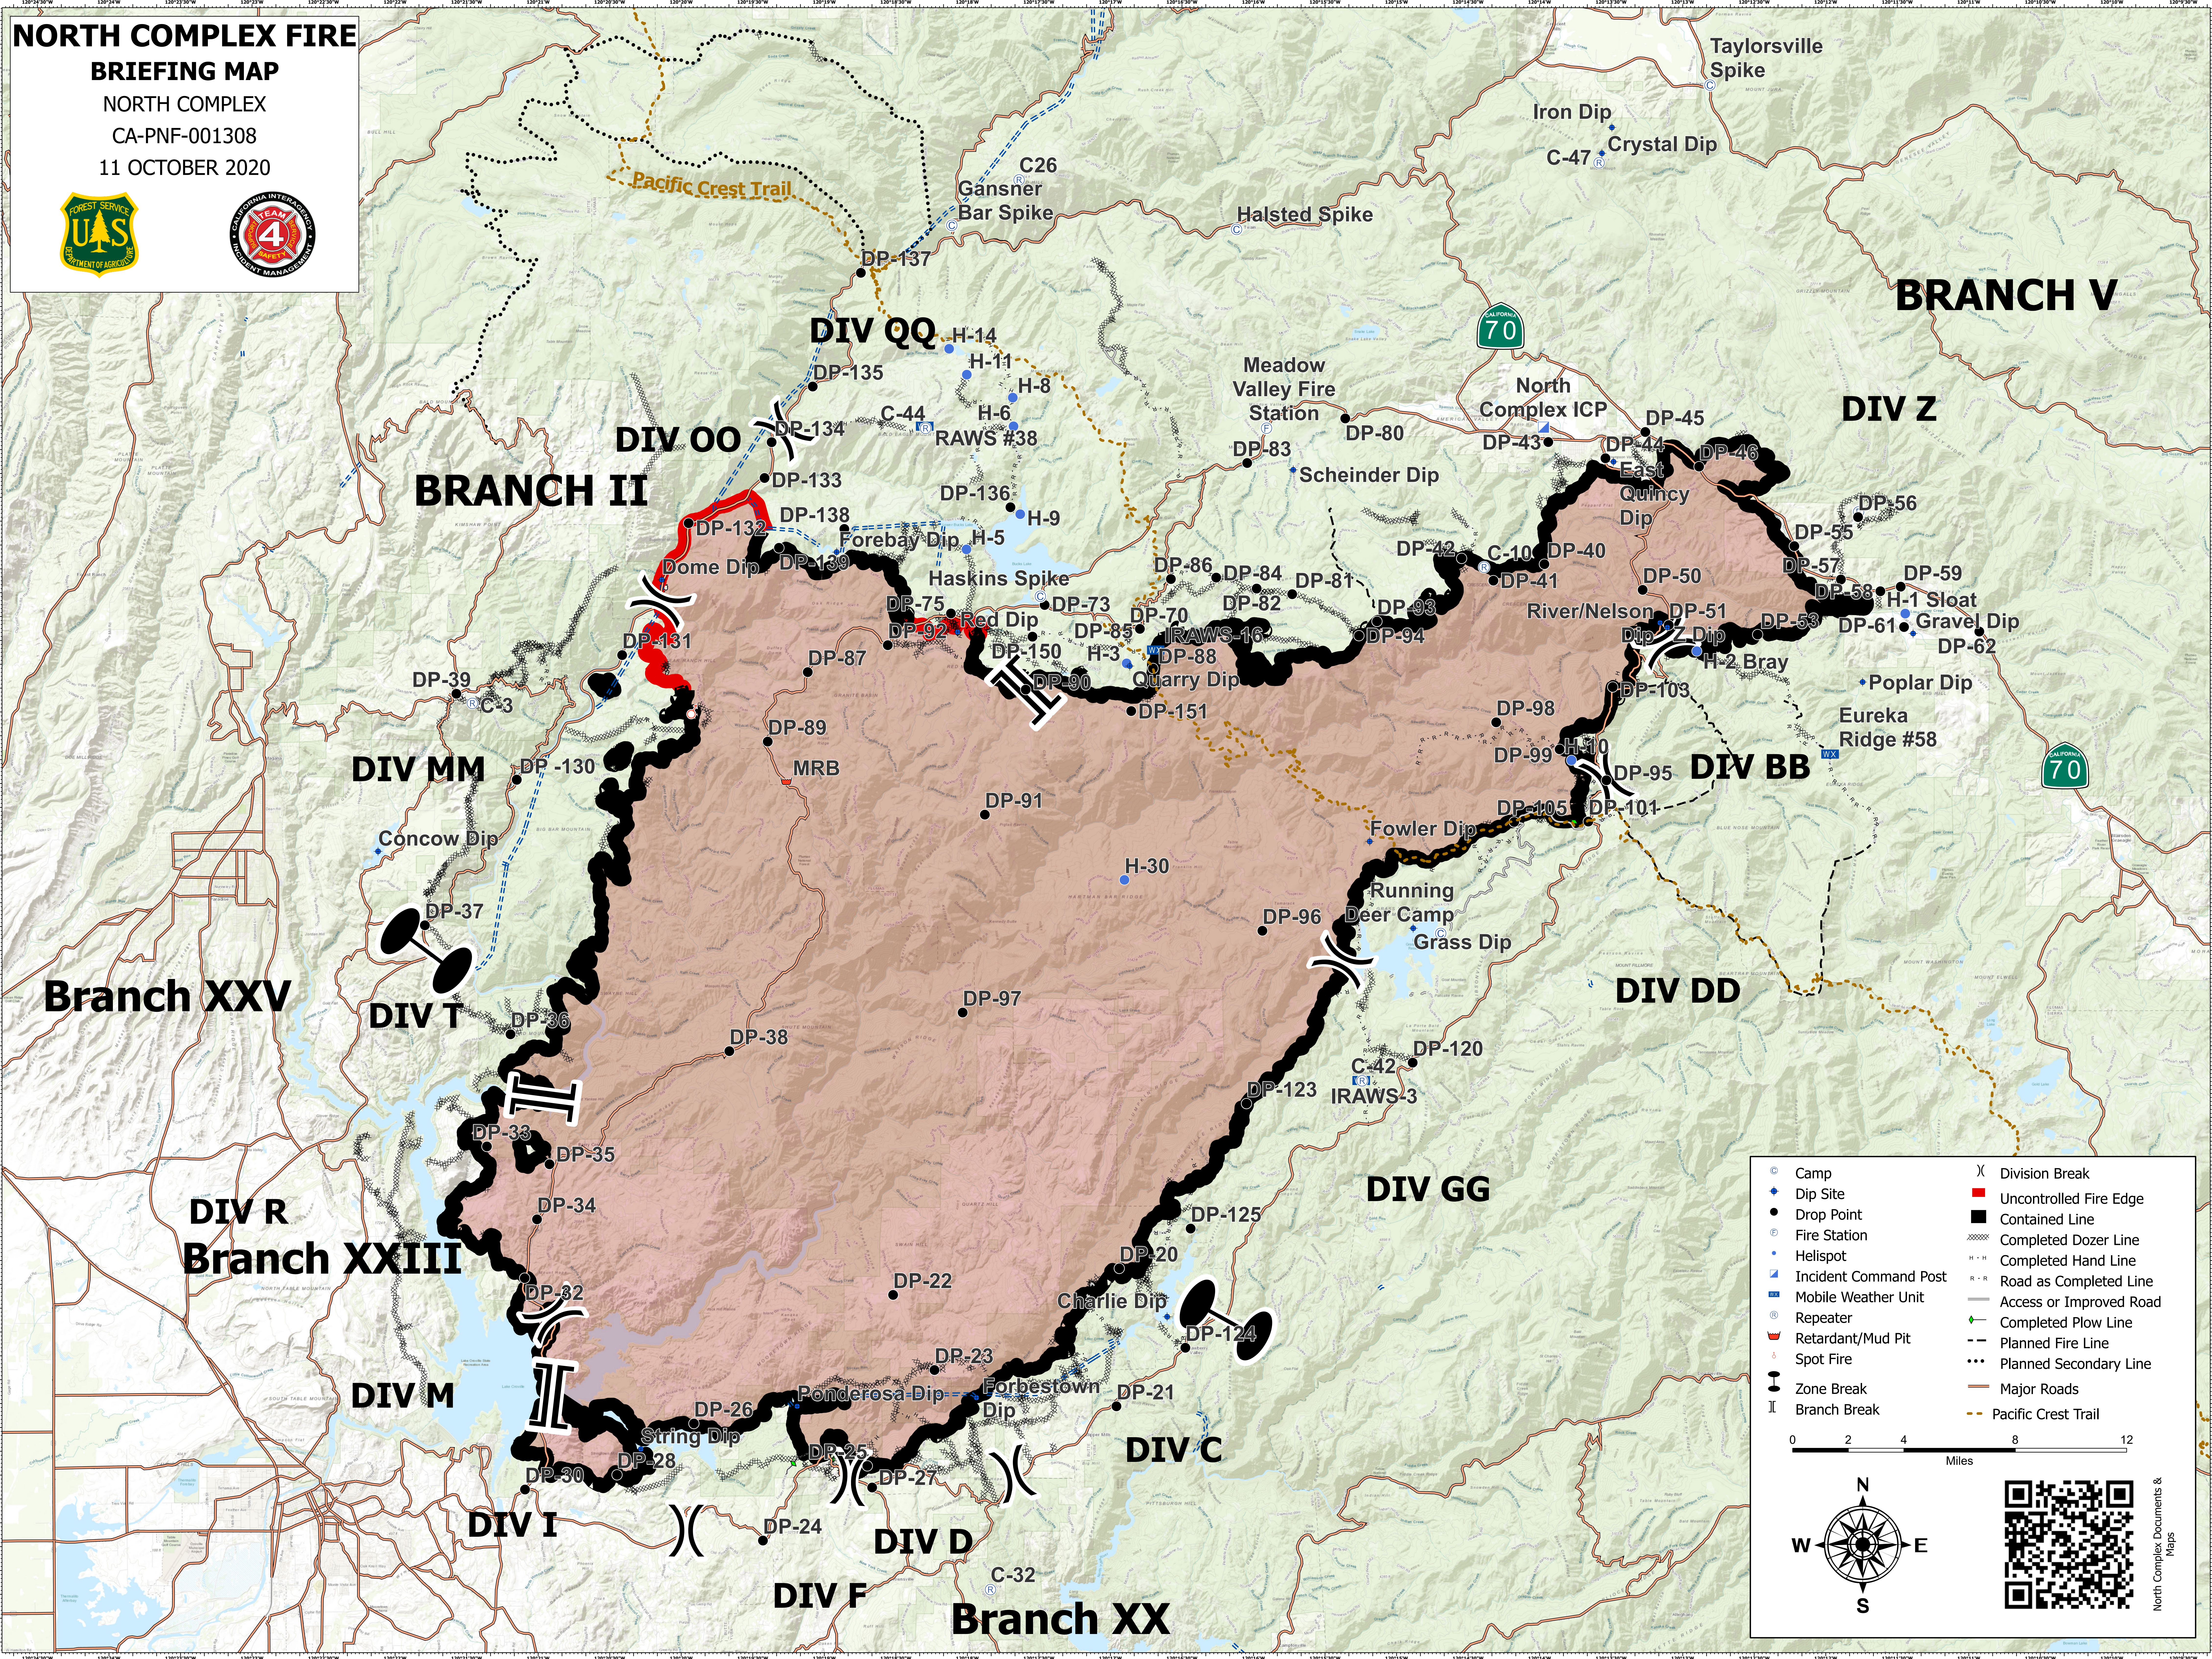

NORTH COMPLEX FIRE

BRIEFING MAP

NORTH COMPLEX

CA-PNF-001308

11 OCTOBER 2020

	Camp		Division Break
	Dip Site		Uncontrolled Fire Edge
	Drop Point		Contained Line
	Fire Station		Completed Dozer Line
	Helispot		Completed Hand Line
	Incident Command Post		Road as Completed Line
	Mobile Weather Unit		Access or Improved Road
	Repeater		Completed Flow Line
	Retardant/Mud Pit		Planned Fire Line
	Spot Fire		Planned Secondary Line
	Zone Break		Major Roads
	Branch Break		Pacific Crest Trail

0 2 4 8 12 Miles

North Complex Documents & Maps