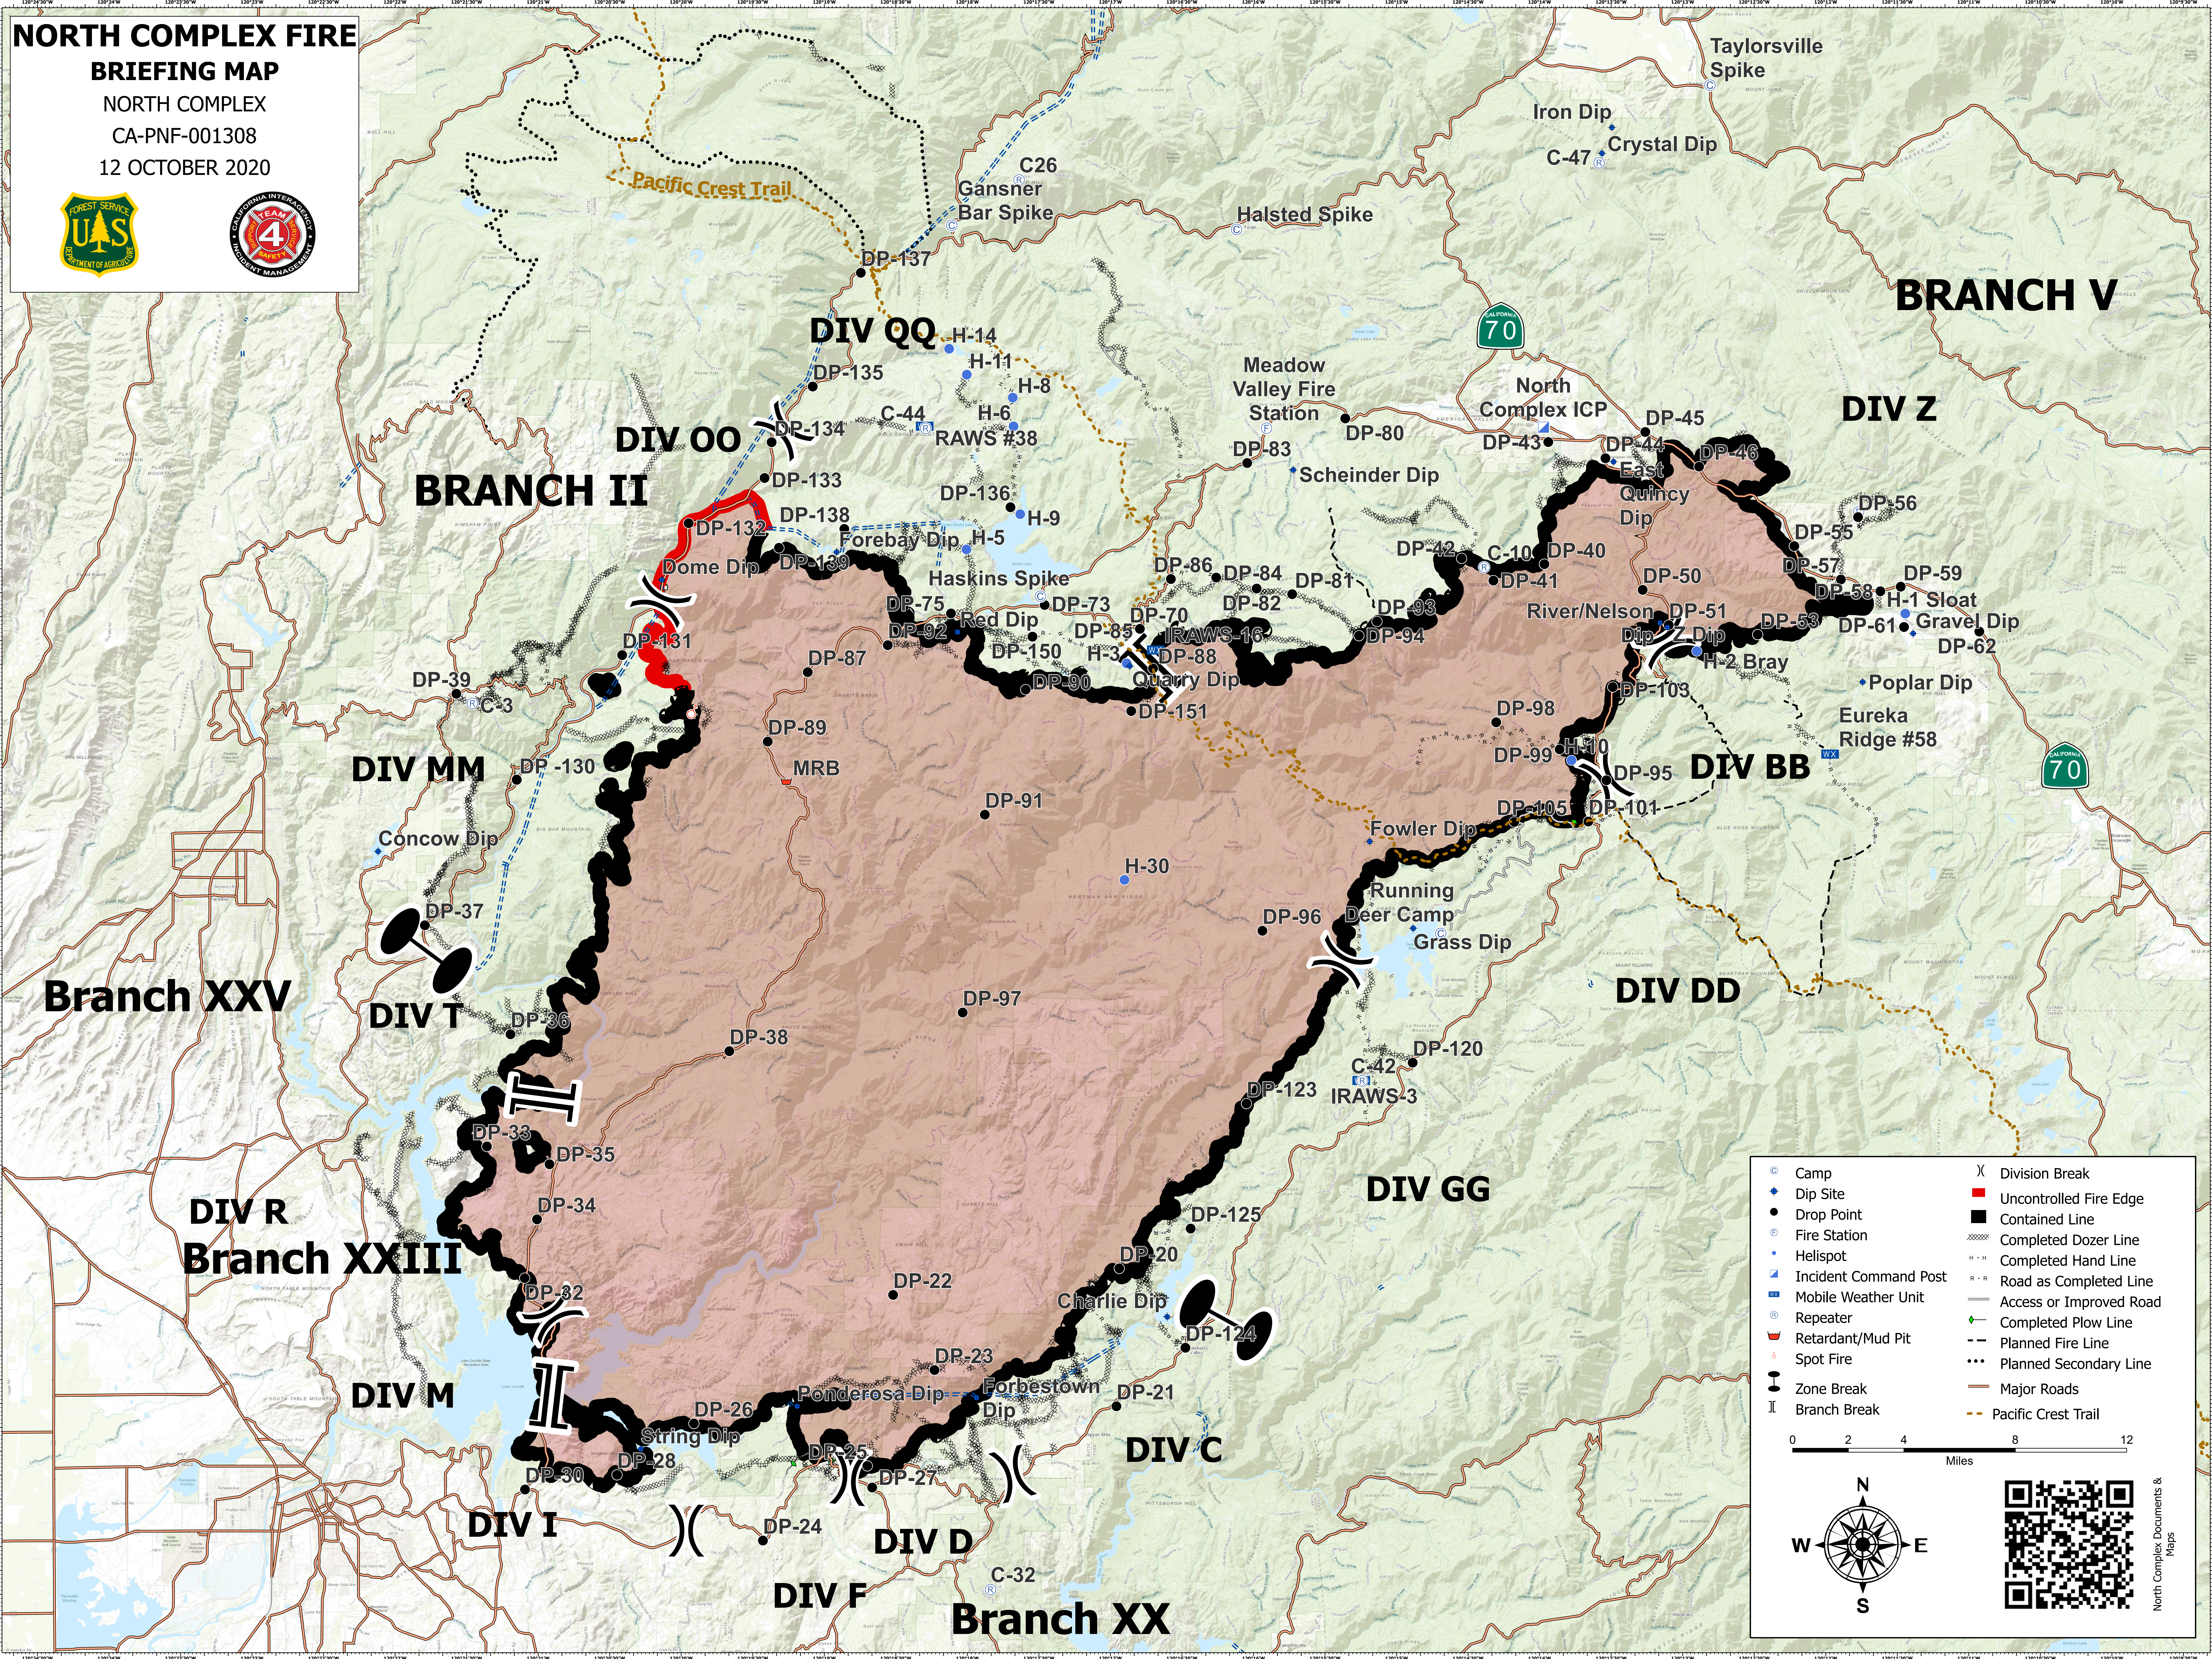

# NORTH COMPLEX FIRE

## BRIEFING MAP

NORTH COMPLEX

CA-PNF-001308

12 OCTOBER 2020

- Camp
- ◆ Dip Site
- Drop Point
- Fire Station
- Helispot
- ◆ Incident Command Post
- Mobile Weather Unit
- Repeater
- Retardant/Mud Pit
- Spot Fire
- Zone Break
- || Branch Break
- ✕ Division Break
- Uncontrolled Fire Edge
- ▬ Contained Line
- ▬ Completed Dozer Line
- ▬ Completed Hand Line
- ▬ Road as Completed Line
- ▬ Access or Improved Road
- ▬ Completed Flow Line
- ▬ Planned Fire Line
- ⋯ Planned Secondary Line
- ▬ Major Roads
- ▬ Pacific Crest Trail

North Complex Documents & Maps