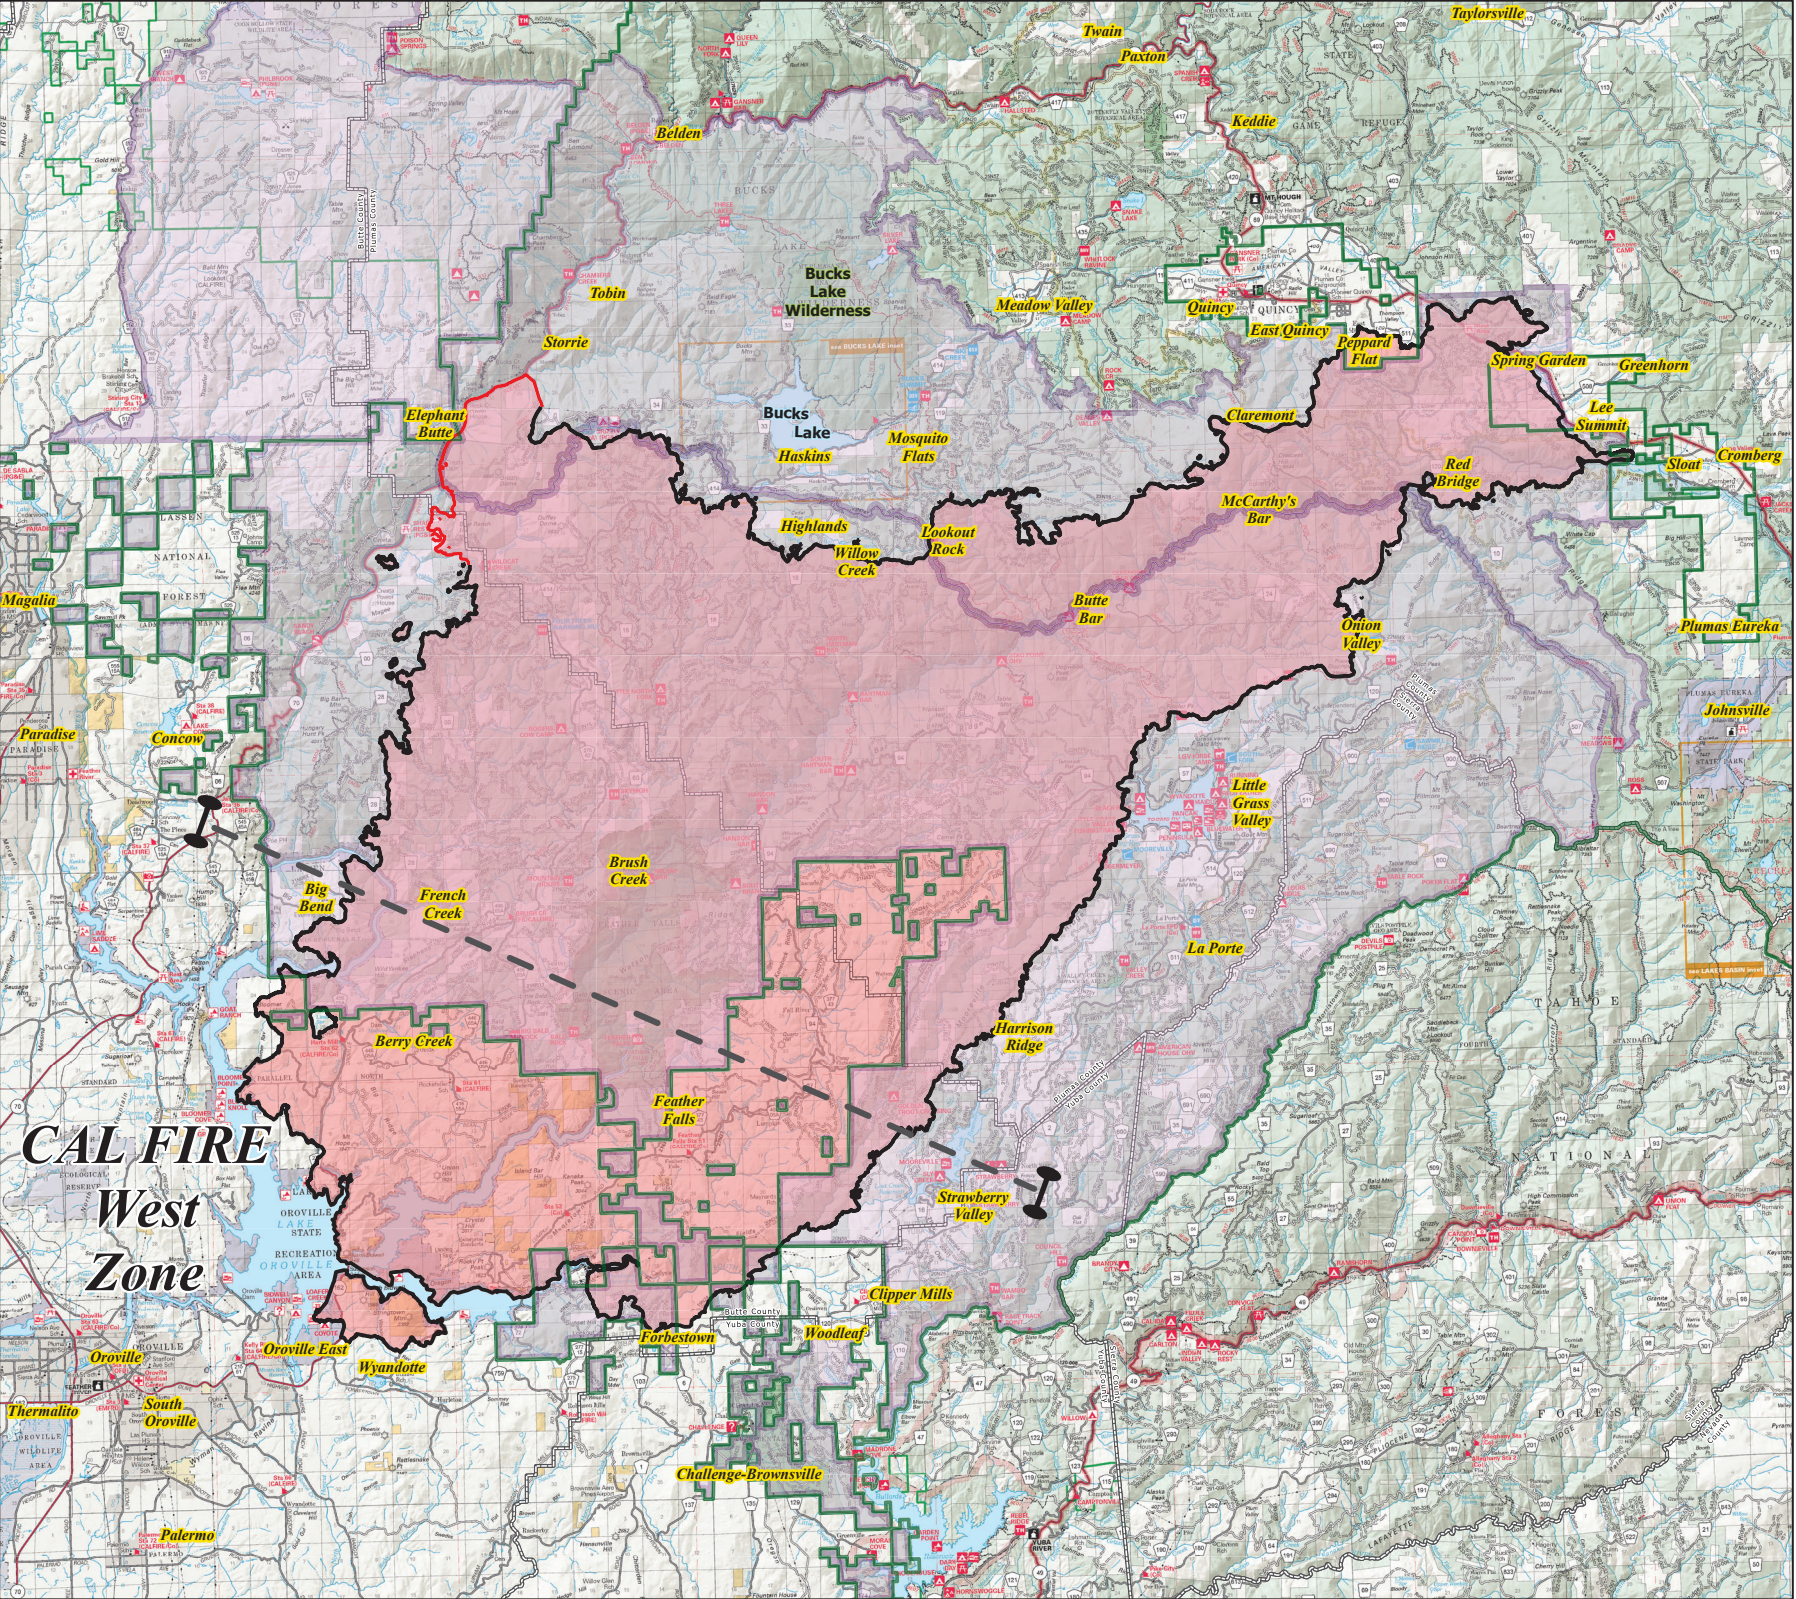

North Complex CA-PNF-001308

Claremont-Bear Fire
October 14, 2020

Public Information Map

- Uncontrolled Fire Edge
- Contained Fire Edge
- Wildfire Daily Fire Perimeter
- Plumas National Forest Boundary
- Forest Closures

CAL FIRE
West Zone