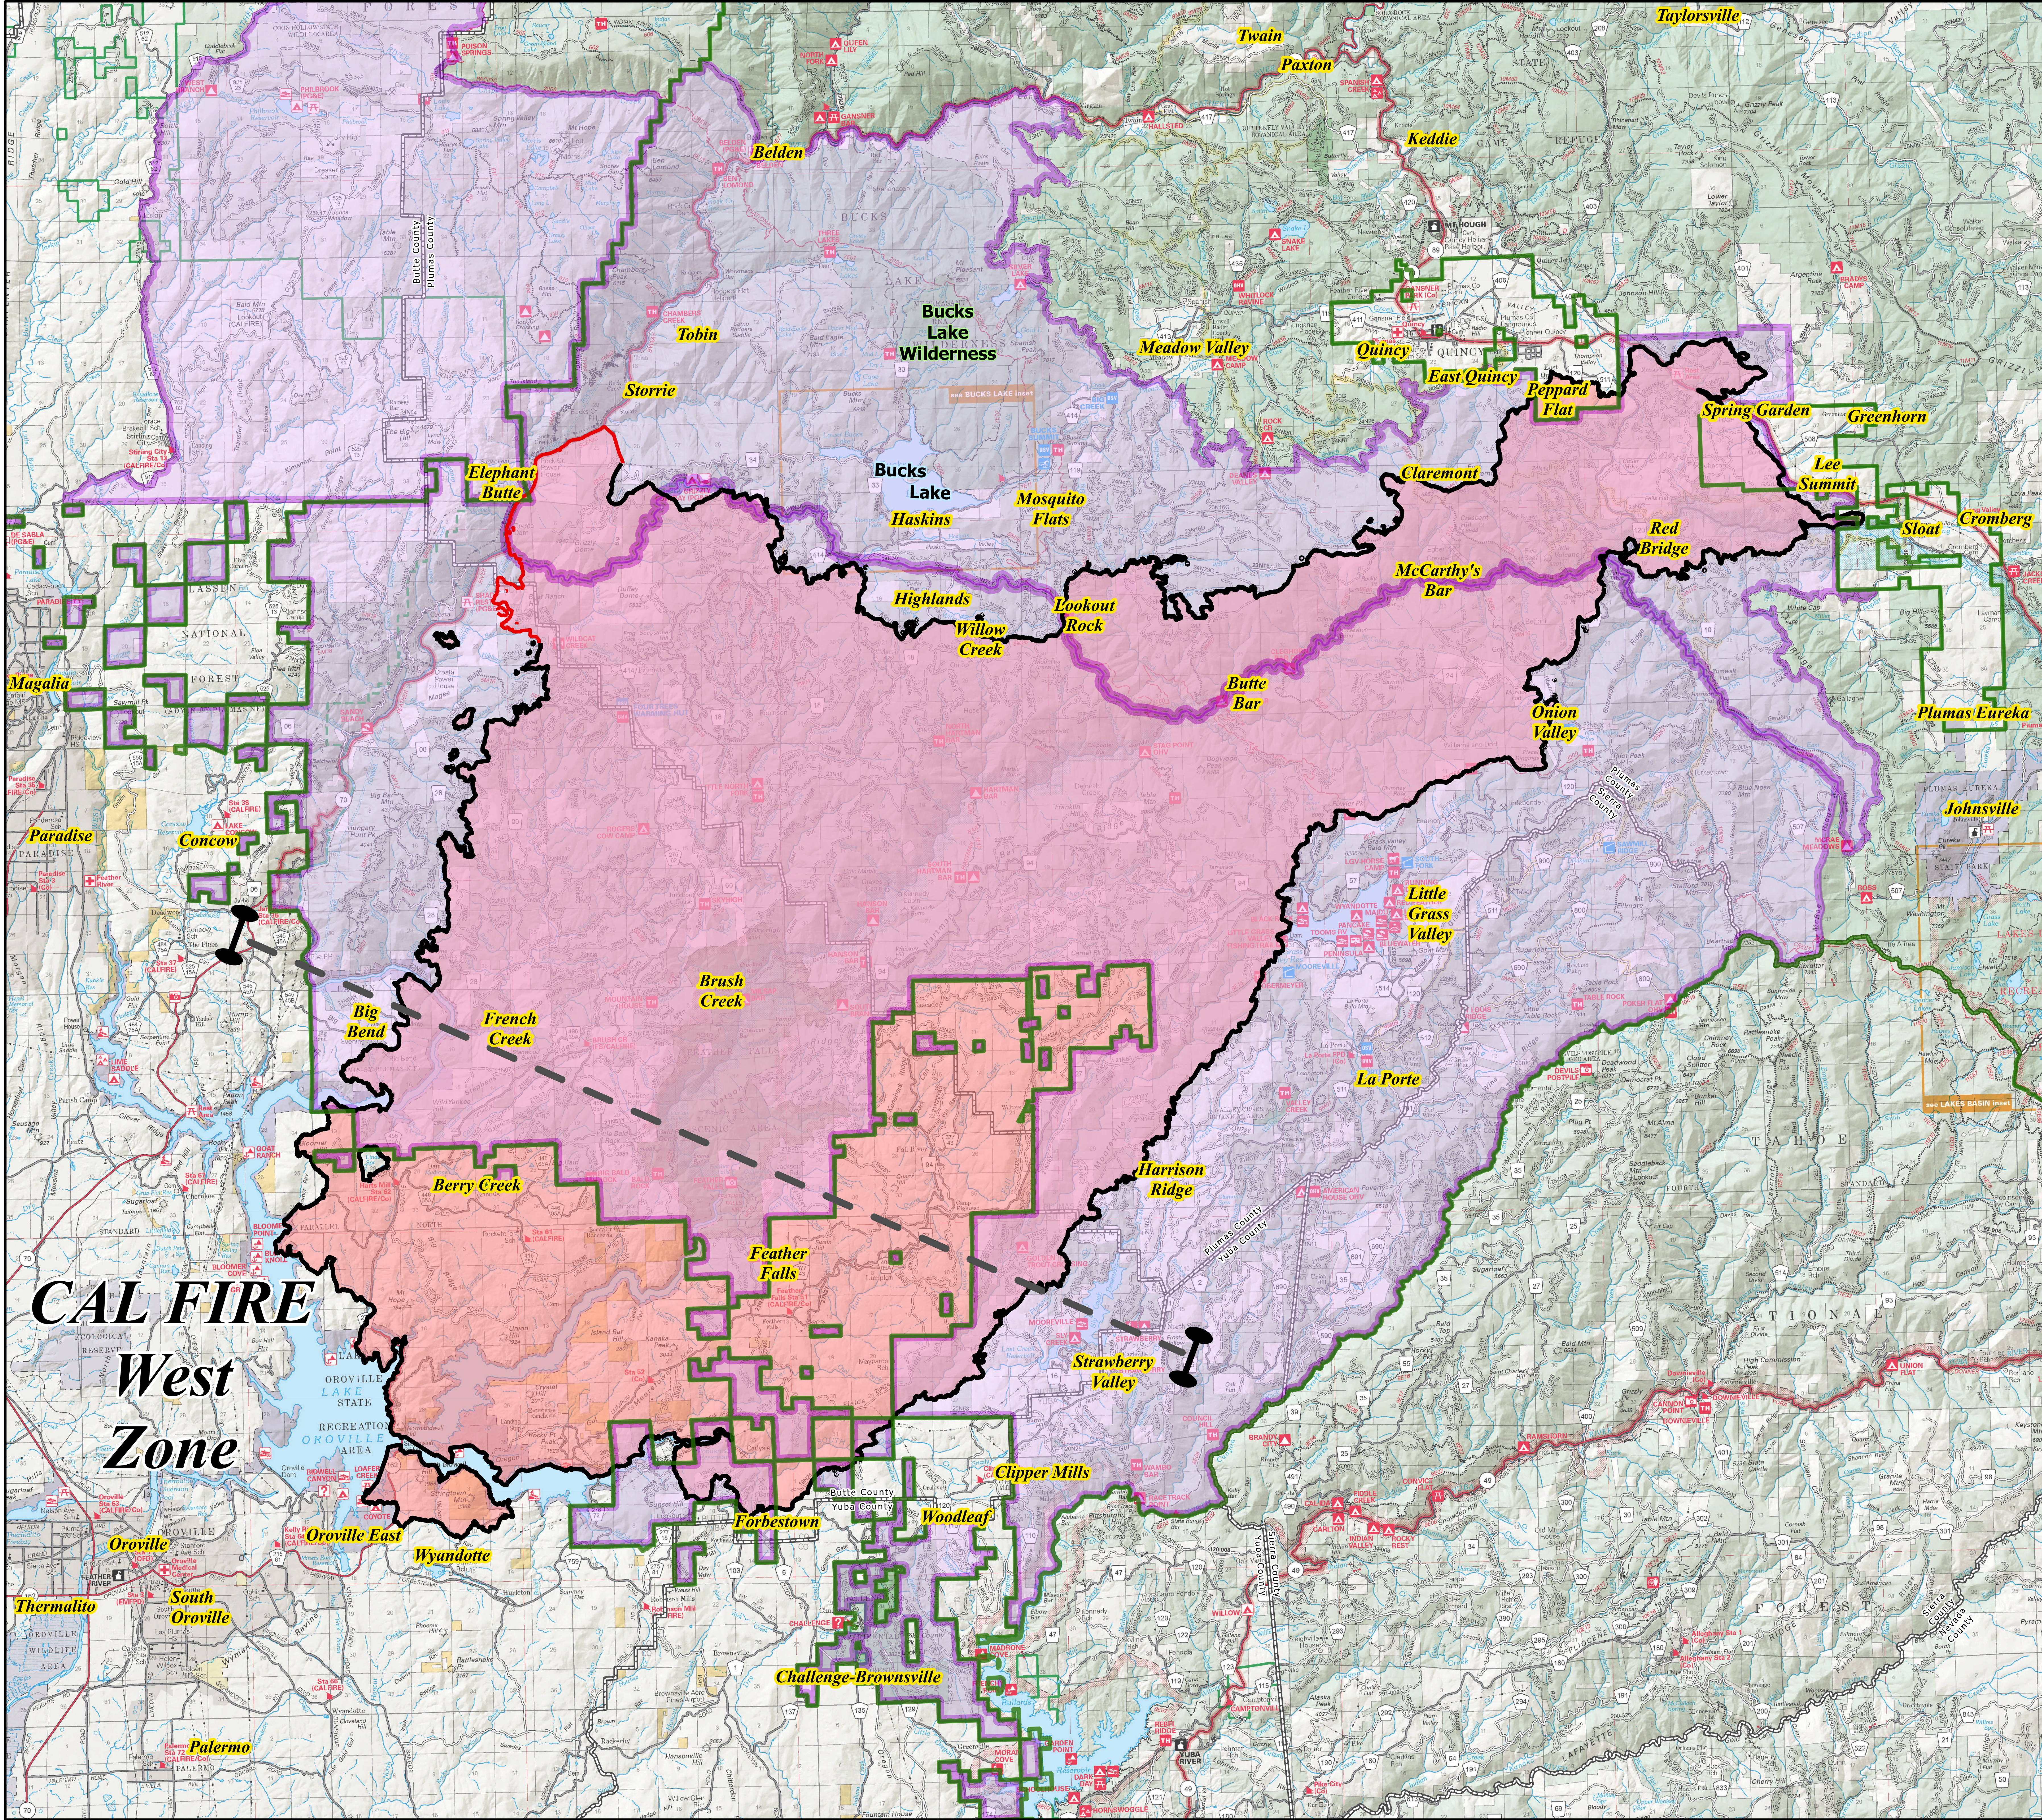

North Complex CA-PNF-001308

Claremont-Bear Fire
October 14, 2020

Public Information Map

- Uncontrolled Fire Edge
- Contained Fire Edge
- Wildfire Daily Fire Perimeter
- Plumas National Forest Boundary
- Forest Closures

CAL FIRE West Zone