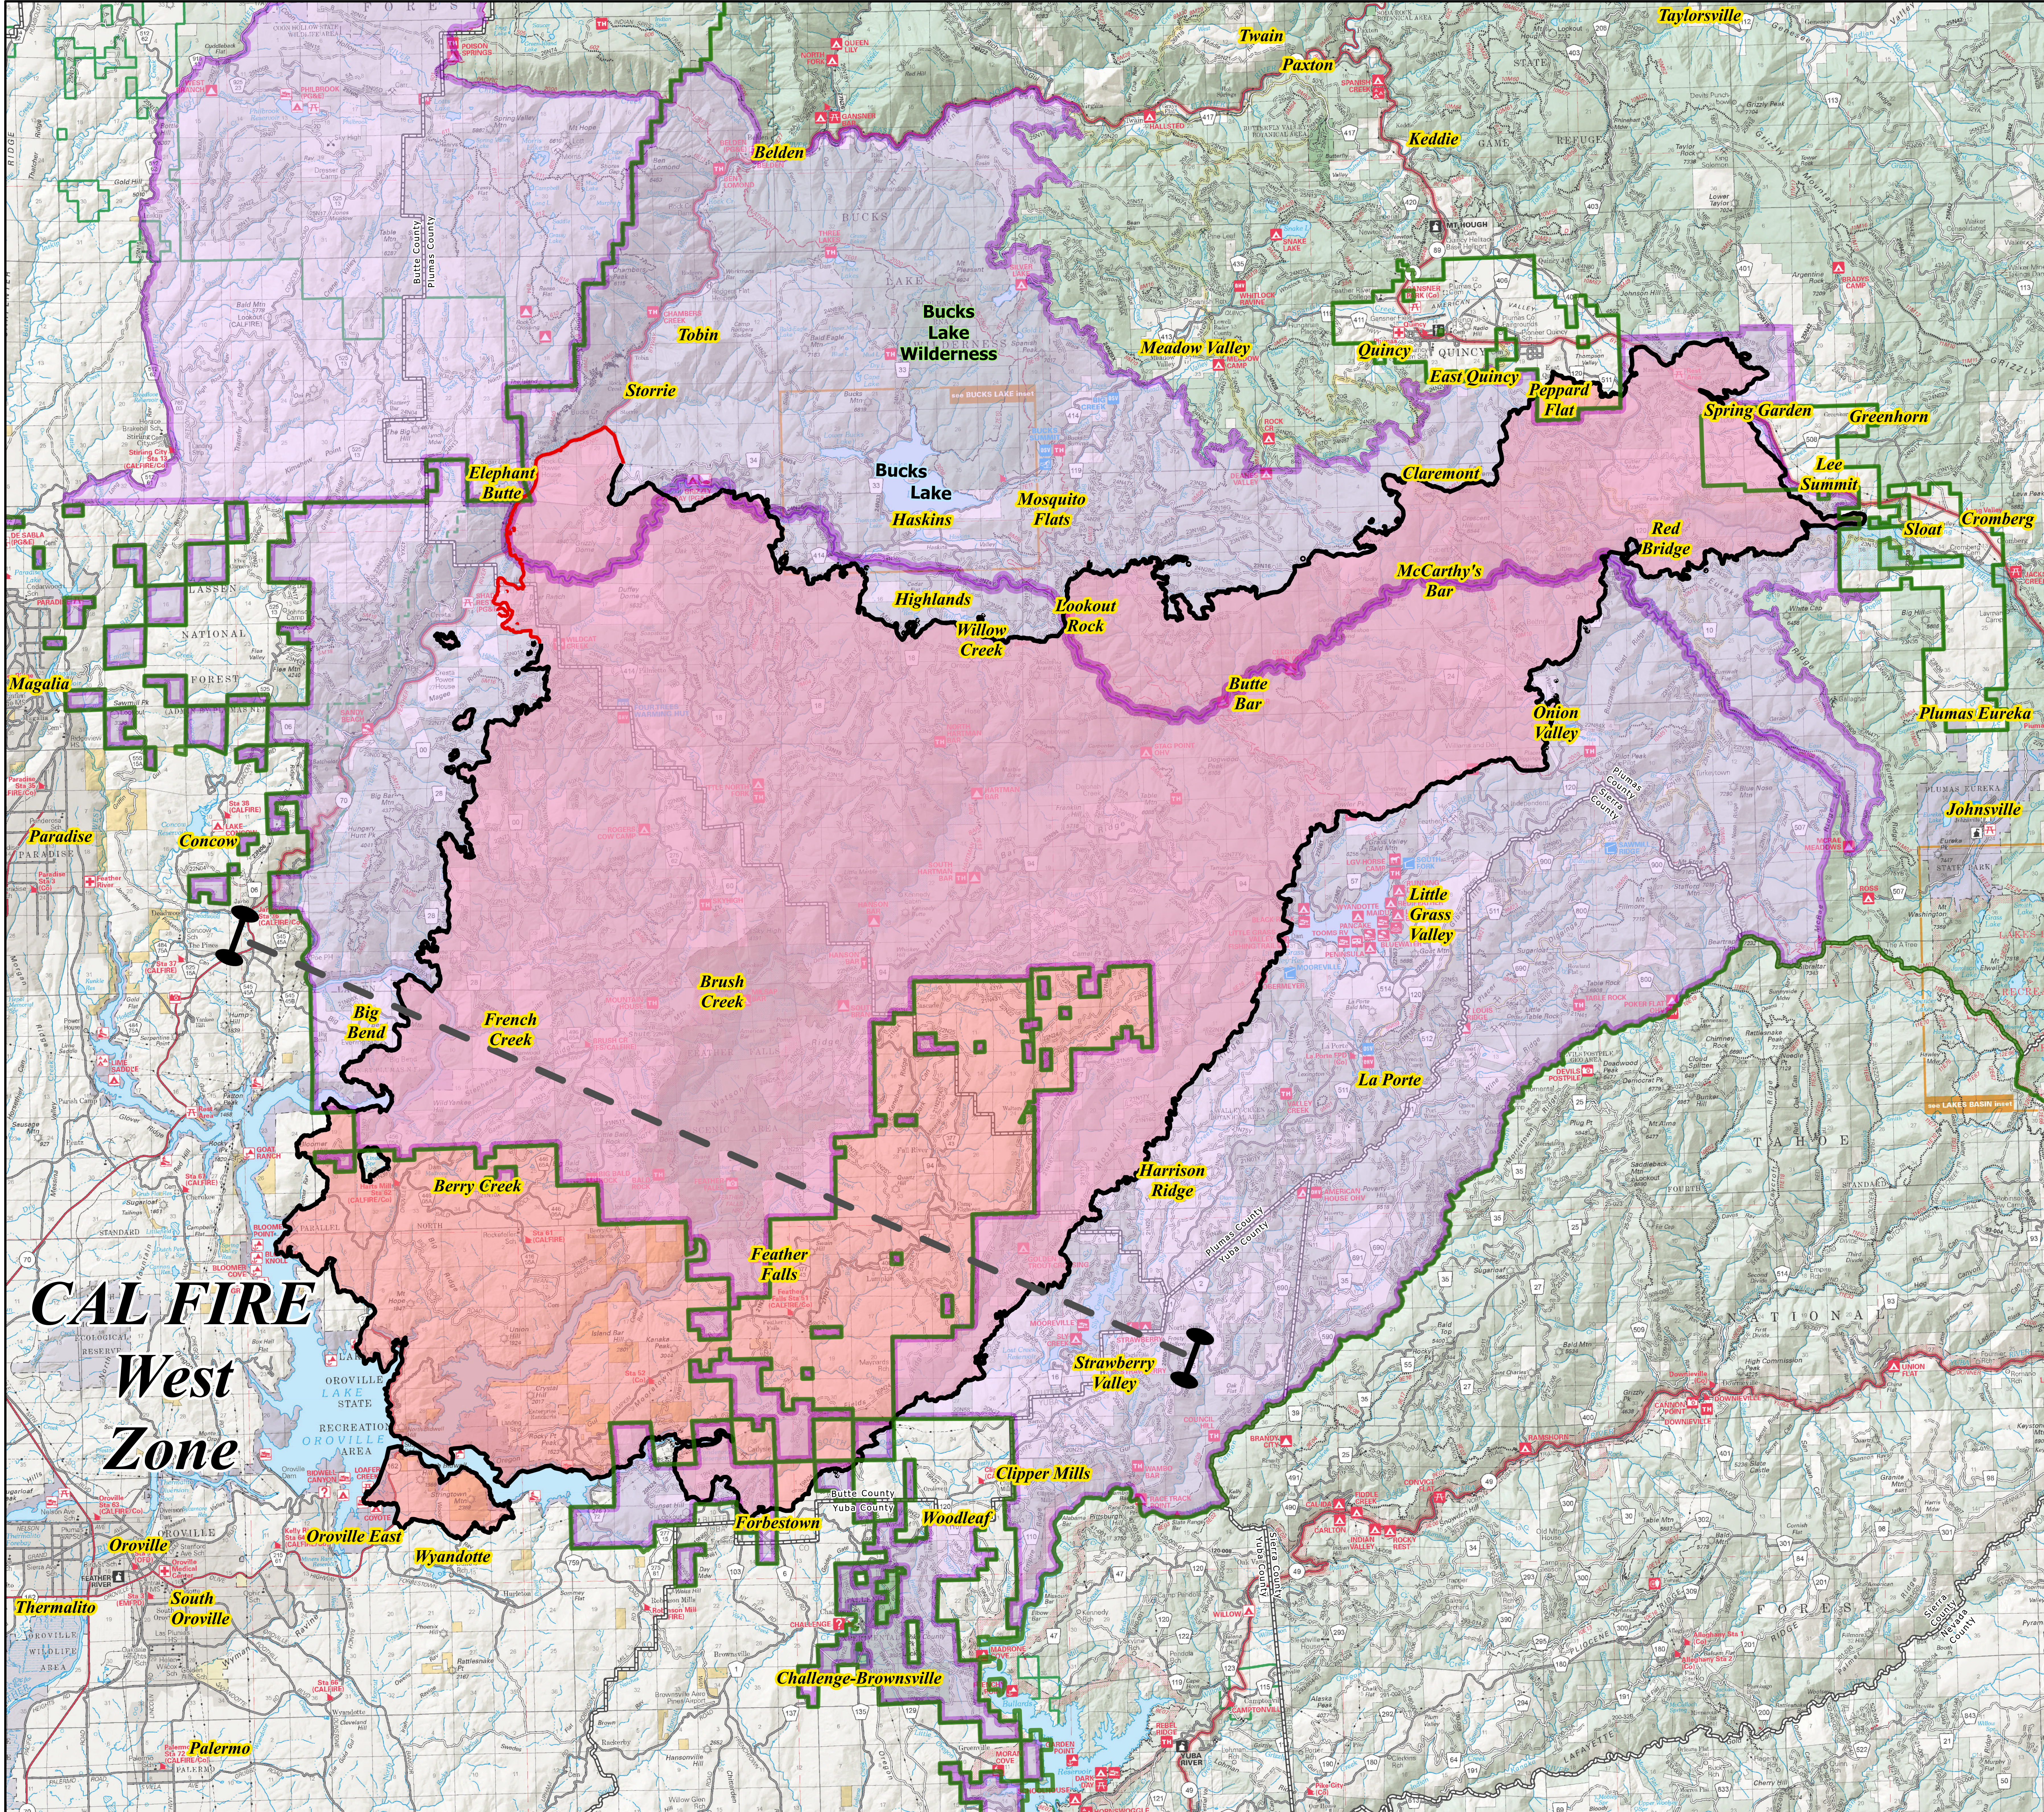

# North Complex CA-PNF-001308

Claremont-Bear Fire  
October 15, 2020

## Public Information Map

- Uncontrolled Fire Edge
- Contained Fire Edge
- Wildfire Daily Fire Perimeter
- Plumas National Forest Boundary
- Forest Closures

0 1/2 1 2 Miles