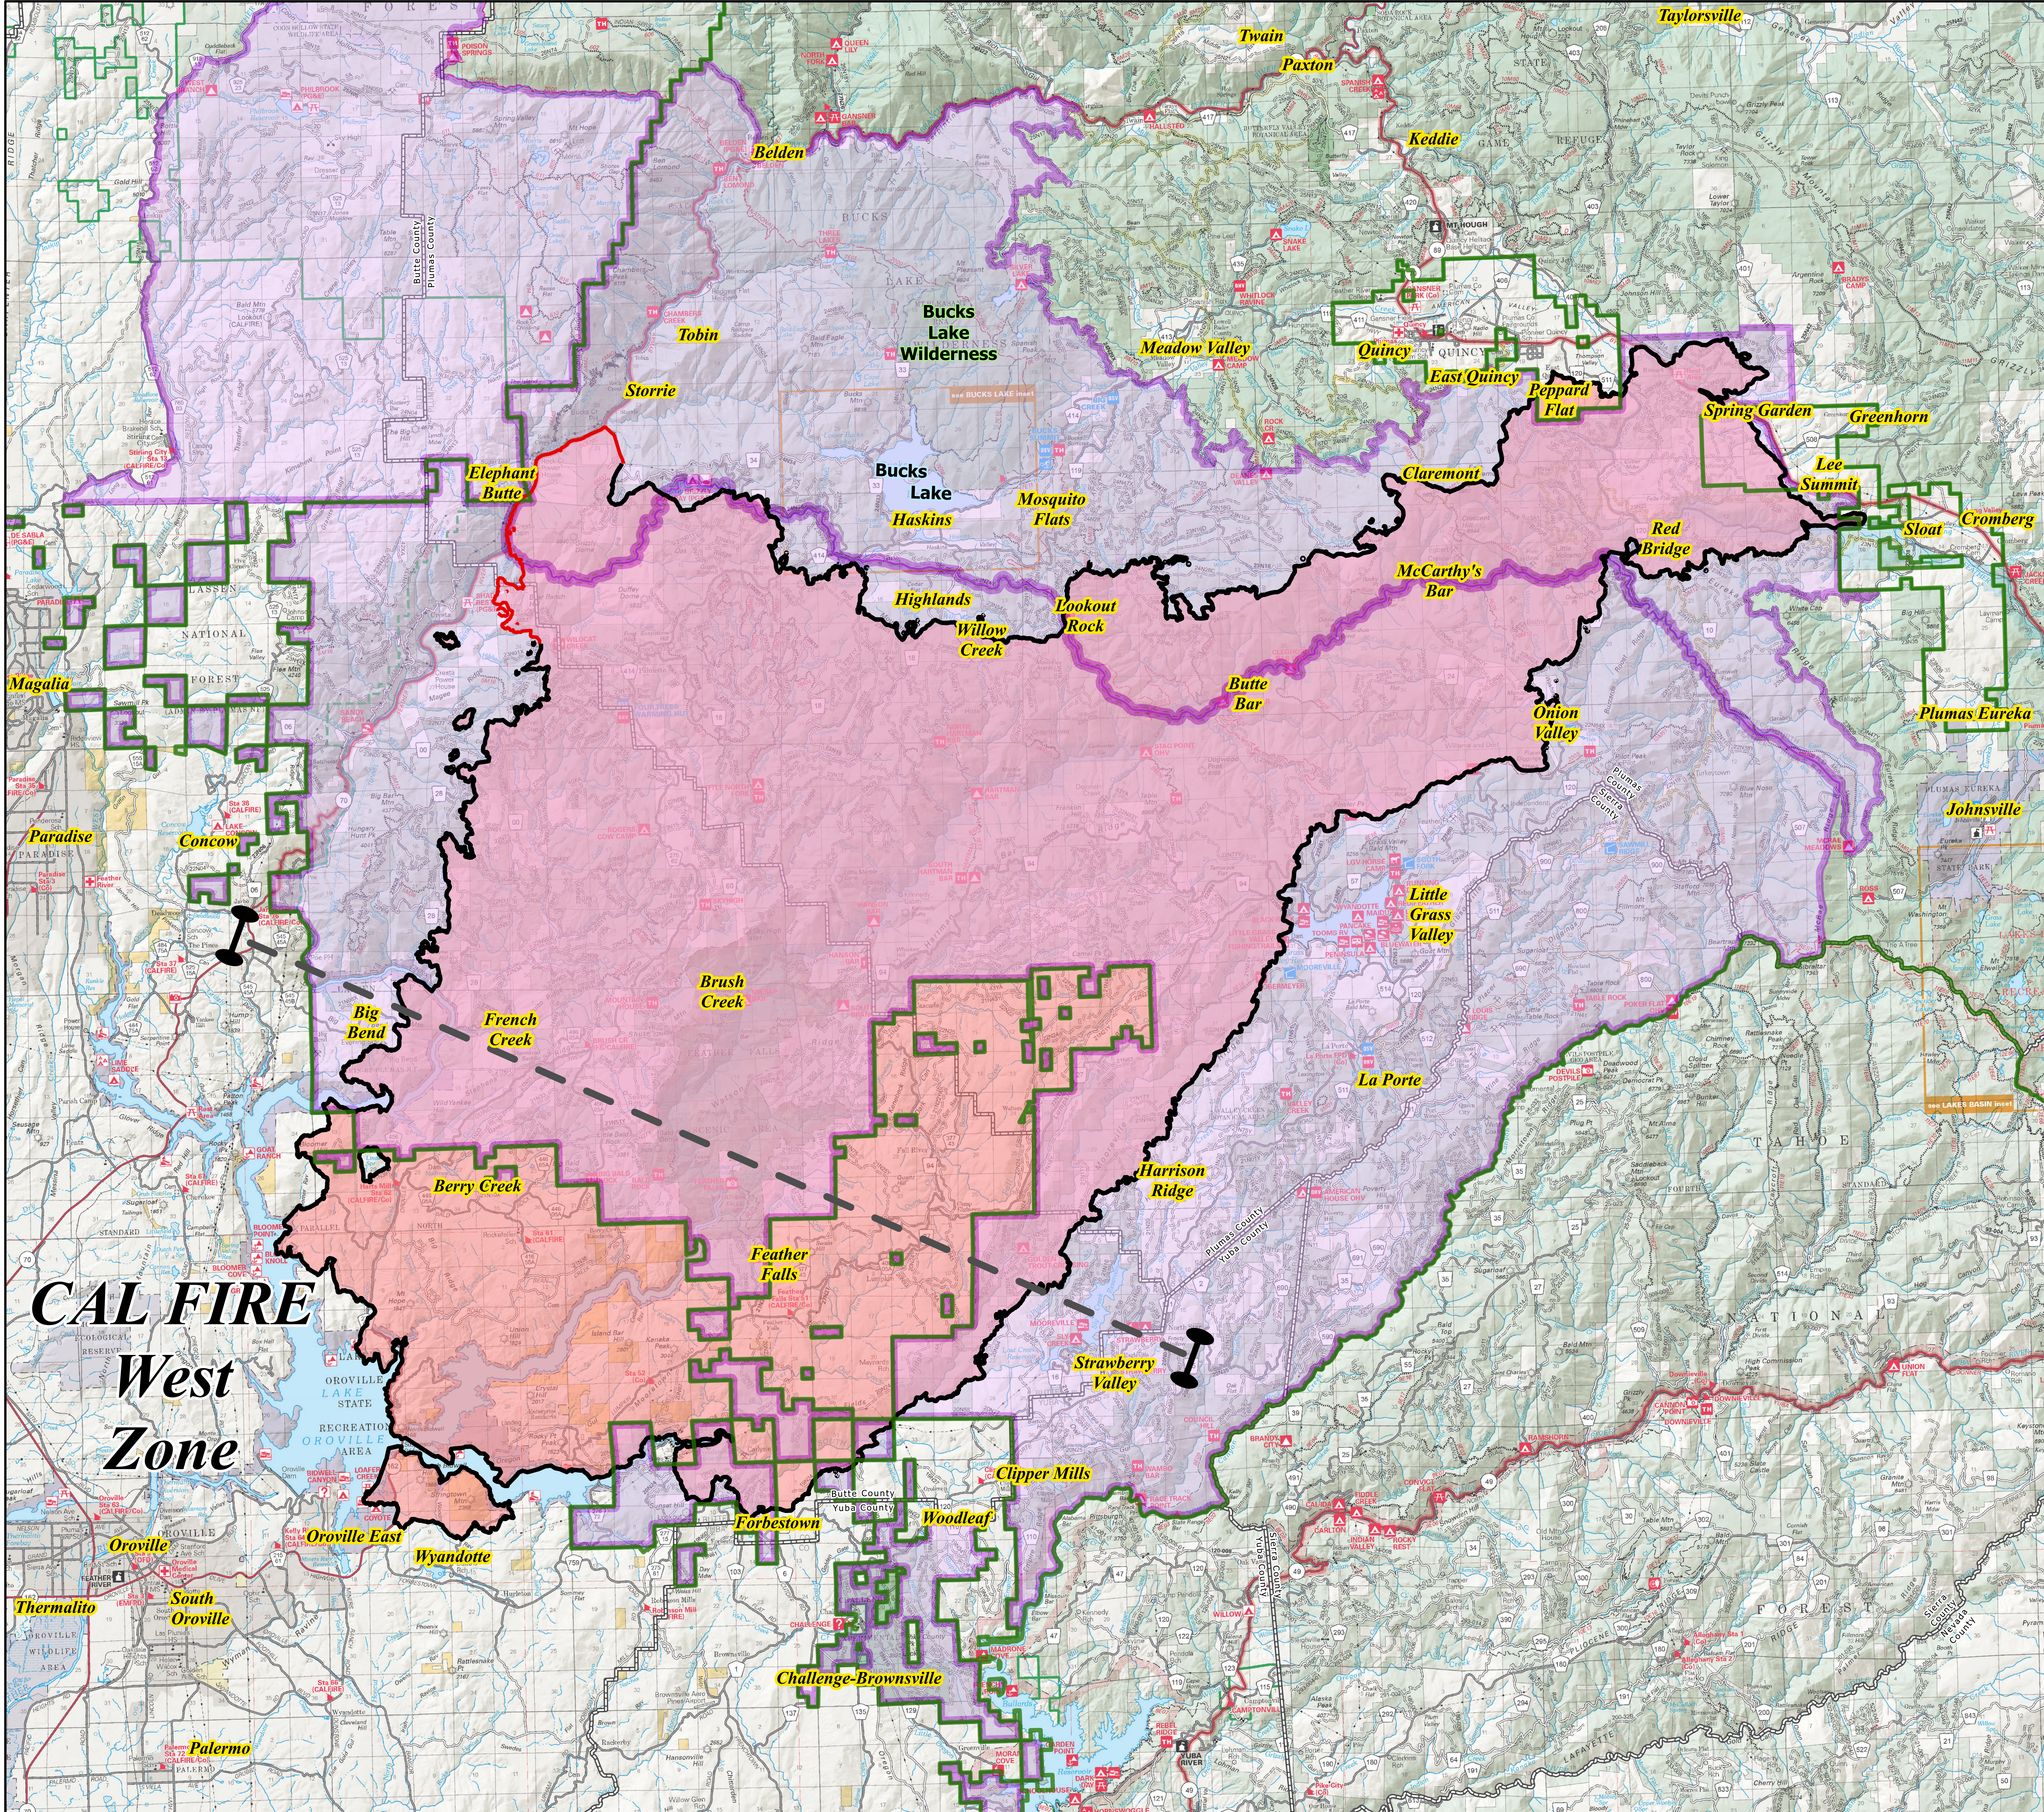

North Complex CA-PNF-001308

Claremont-Bear Fire
October 16, 2020

Public Information Map

- Uncontrolled Fire Edge
- Contained Fire Edge
- Wildfire Daily Fire Perimeter
- Plumas National Forest Boundary
- Forest Closures

CAL FIRE West Zone