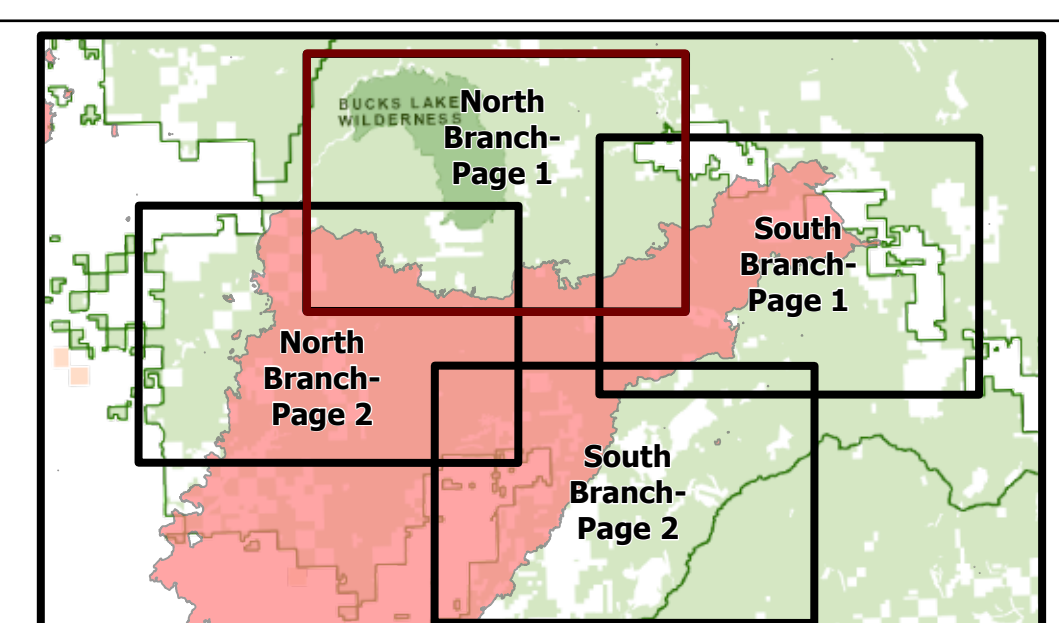

- Drop Point
- X Division Break
- MVUM Roads
- Road Class
- Roads Open to All Vehicles, Yearlong
- Roads Open to All Vehicles, Seasonal
- Roads Open to Highway Legal Vehicles Only, Yearlong
- Roads Open to Highway Legal Vehicles Only, Seasonal
- Special Vehicle Designation, Yearlong
- Suppression Lines
- Cost Share Roads - Plumas NF
- Silviculture Line
- Silviculture Point

BURN SEVERITY & REPAIR
 North Complex
 CA-PNF-001308
 10/22/2020
 North Branch- Page 1

Map Updated: 10/22/2020 14:12