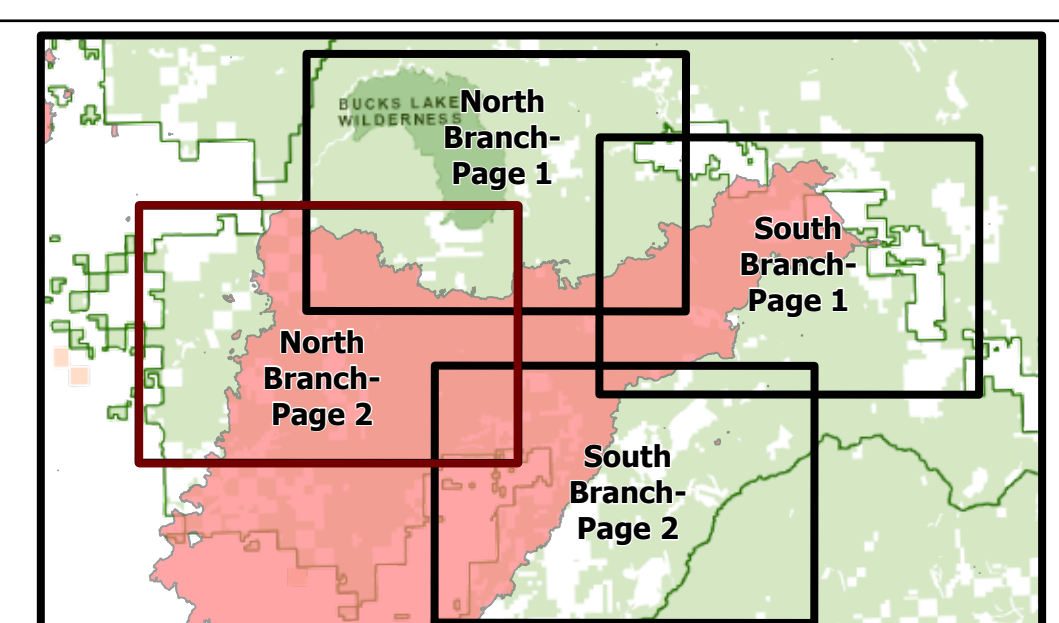

- Drop Point
- x Division Break
- MVUM Roads
- Road Class
- Roads Open to All Vehicles, Yearlong
- Roads Open to All Vehicles, Seasonal
- Roads Open to Highway Legal Vehicles Only, Yearlong
- Roads Open to Highway Legal Vehicles Only, Seasonal
- Special Vehicle Designation, Yearlong
- Suppression Lines
- Cost Share Roads - Plumas NF
- SilviDataLine
- SilviDataPoint

BURN SEVERITY & REPAIR
 North Complex
 CA-PNF-001308
 10/22/2020
 North Branch- Page 2

1:28,000
 Map Updated: 10/22/2020 14:12