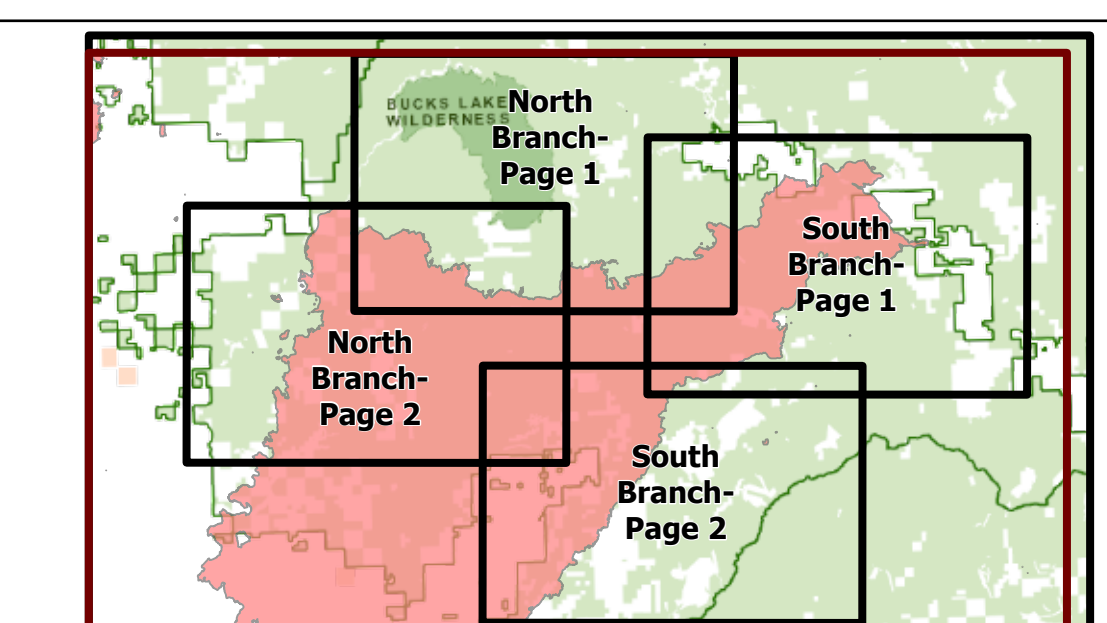

- Drop Point
- X Division Break
- MVUM Roads
- Road Class
 - Roads Open to All Vehicles, Yearlong
 - Roads Open to All Vehicles, Seasonal
 - Roads Open to Highway Legal Vehicles Only, Yearlong
- Roads Open to Highway Legal Vehicles Only, Seasonal
- Special Vehicle Designation, Yearlong
- Suppression Lines
- Cost Share Roads - Plumas NF
- SilviDataLine
- SilviDataPoint

BURN SEVERITY & REPAIR
 North Complex
 CA-PNF-001308
 10/22/2020
 North Complex- Overview

Scale: 0 1 2 3 4 5 6 Miles
 1:80,000
 Map Updated: 10/22/2020 14:13