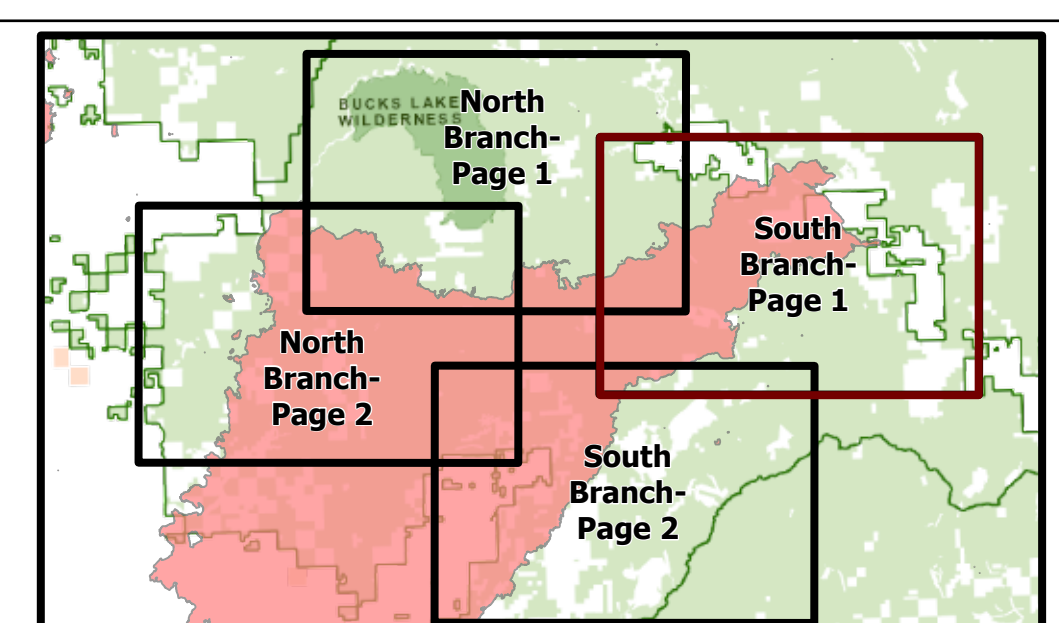

- Drop Point
- X Division Break
- MVUM Roads
- Road Class
- Roads Open to All Vehicles, Yearlong
- Roads Open to All Vehicles, Seasonal
- Roads Open to Highway Legal Vehicles Only, Yearlong
- Roads Open to Highway Legal Vehicles Only, Seasonal
- Special Vehicle Designation, Yearlong
- Suppression Lines
- Cost Share Roads - Plumas NF
- SilviDataLine
- SilviDataPoint

BURN SEVERITY & REPAIR
 North Complex
 CA-PNF-001308
 10/22/2020
 South Branch- Page 1

0 1 2 Miles
 1:28,000
 Map Updated: 10/22/2020 14:10