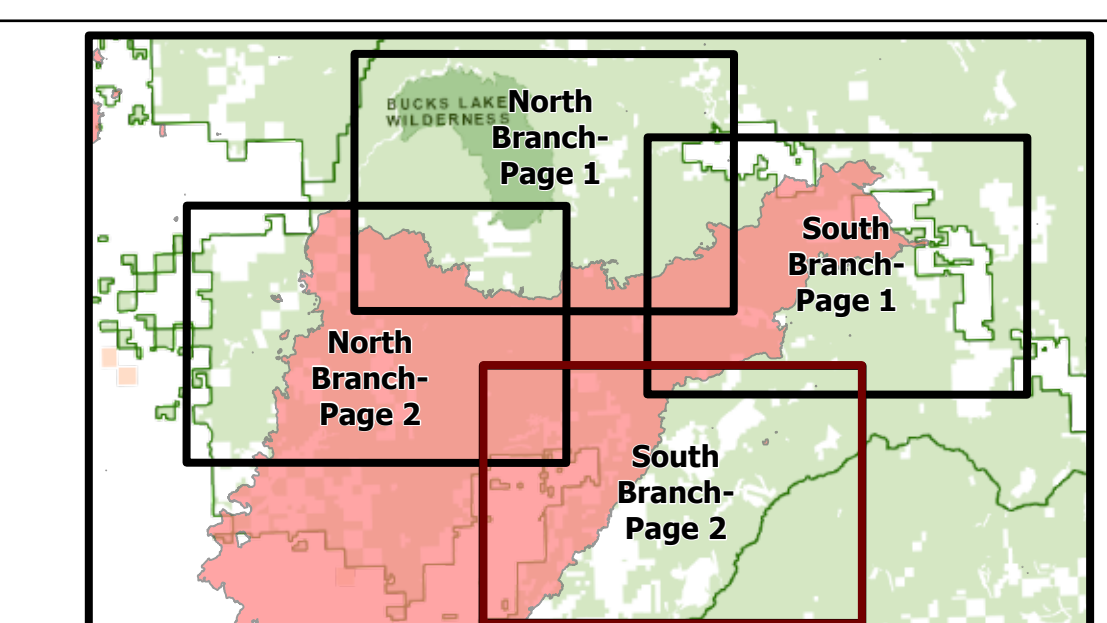

- Drop Point
- X Division Break
- MVUM Roads
- Road Class
- Roads Open to All Vehicles, Yearlong
- Roads Open to All Vehicles, Seasonal
- Roads Open to Highway Legal Vehicles Only, Yearlong
- Roads Open to Highway Legal Vehicles Only, Seasonal
- Special Vehicle Designation, Yearlong
- Suppression Lines
- Cost Share Roads - Plumas NF
- SilviDataLine
- SilviDataPoint

BURN SEVERITY & REPAIR

North Complex
 CA-PNF-001308
 10/22/2020
 South Branch- Page 2

0 1 2 Miles
 1:28,000
 Map Updated: 10/22/2020 14:11