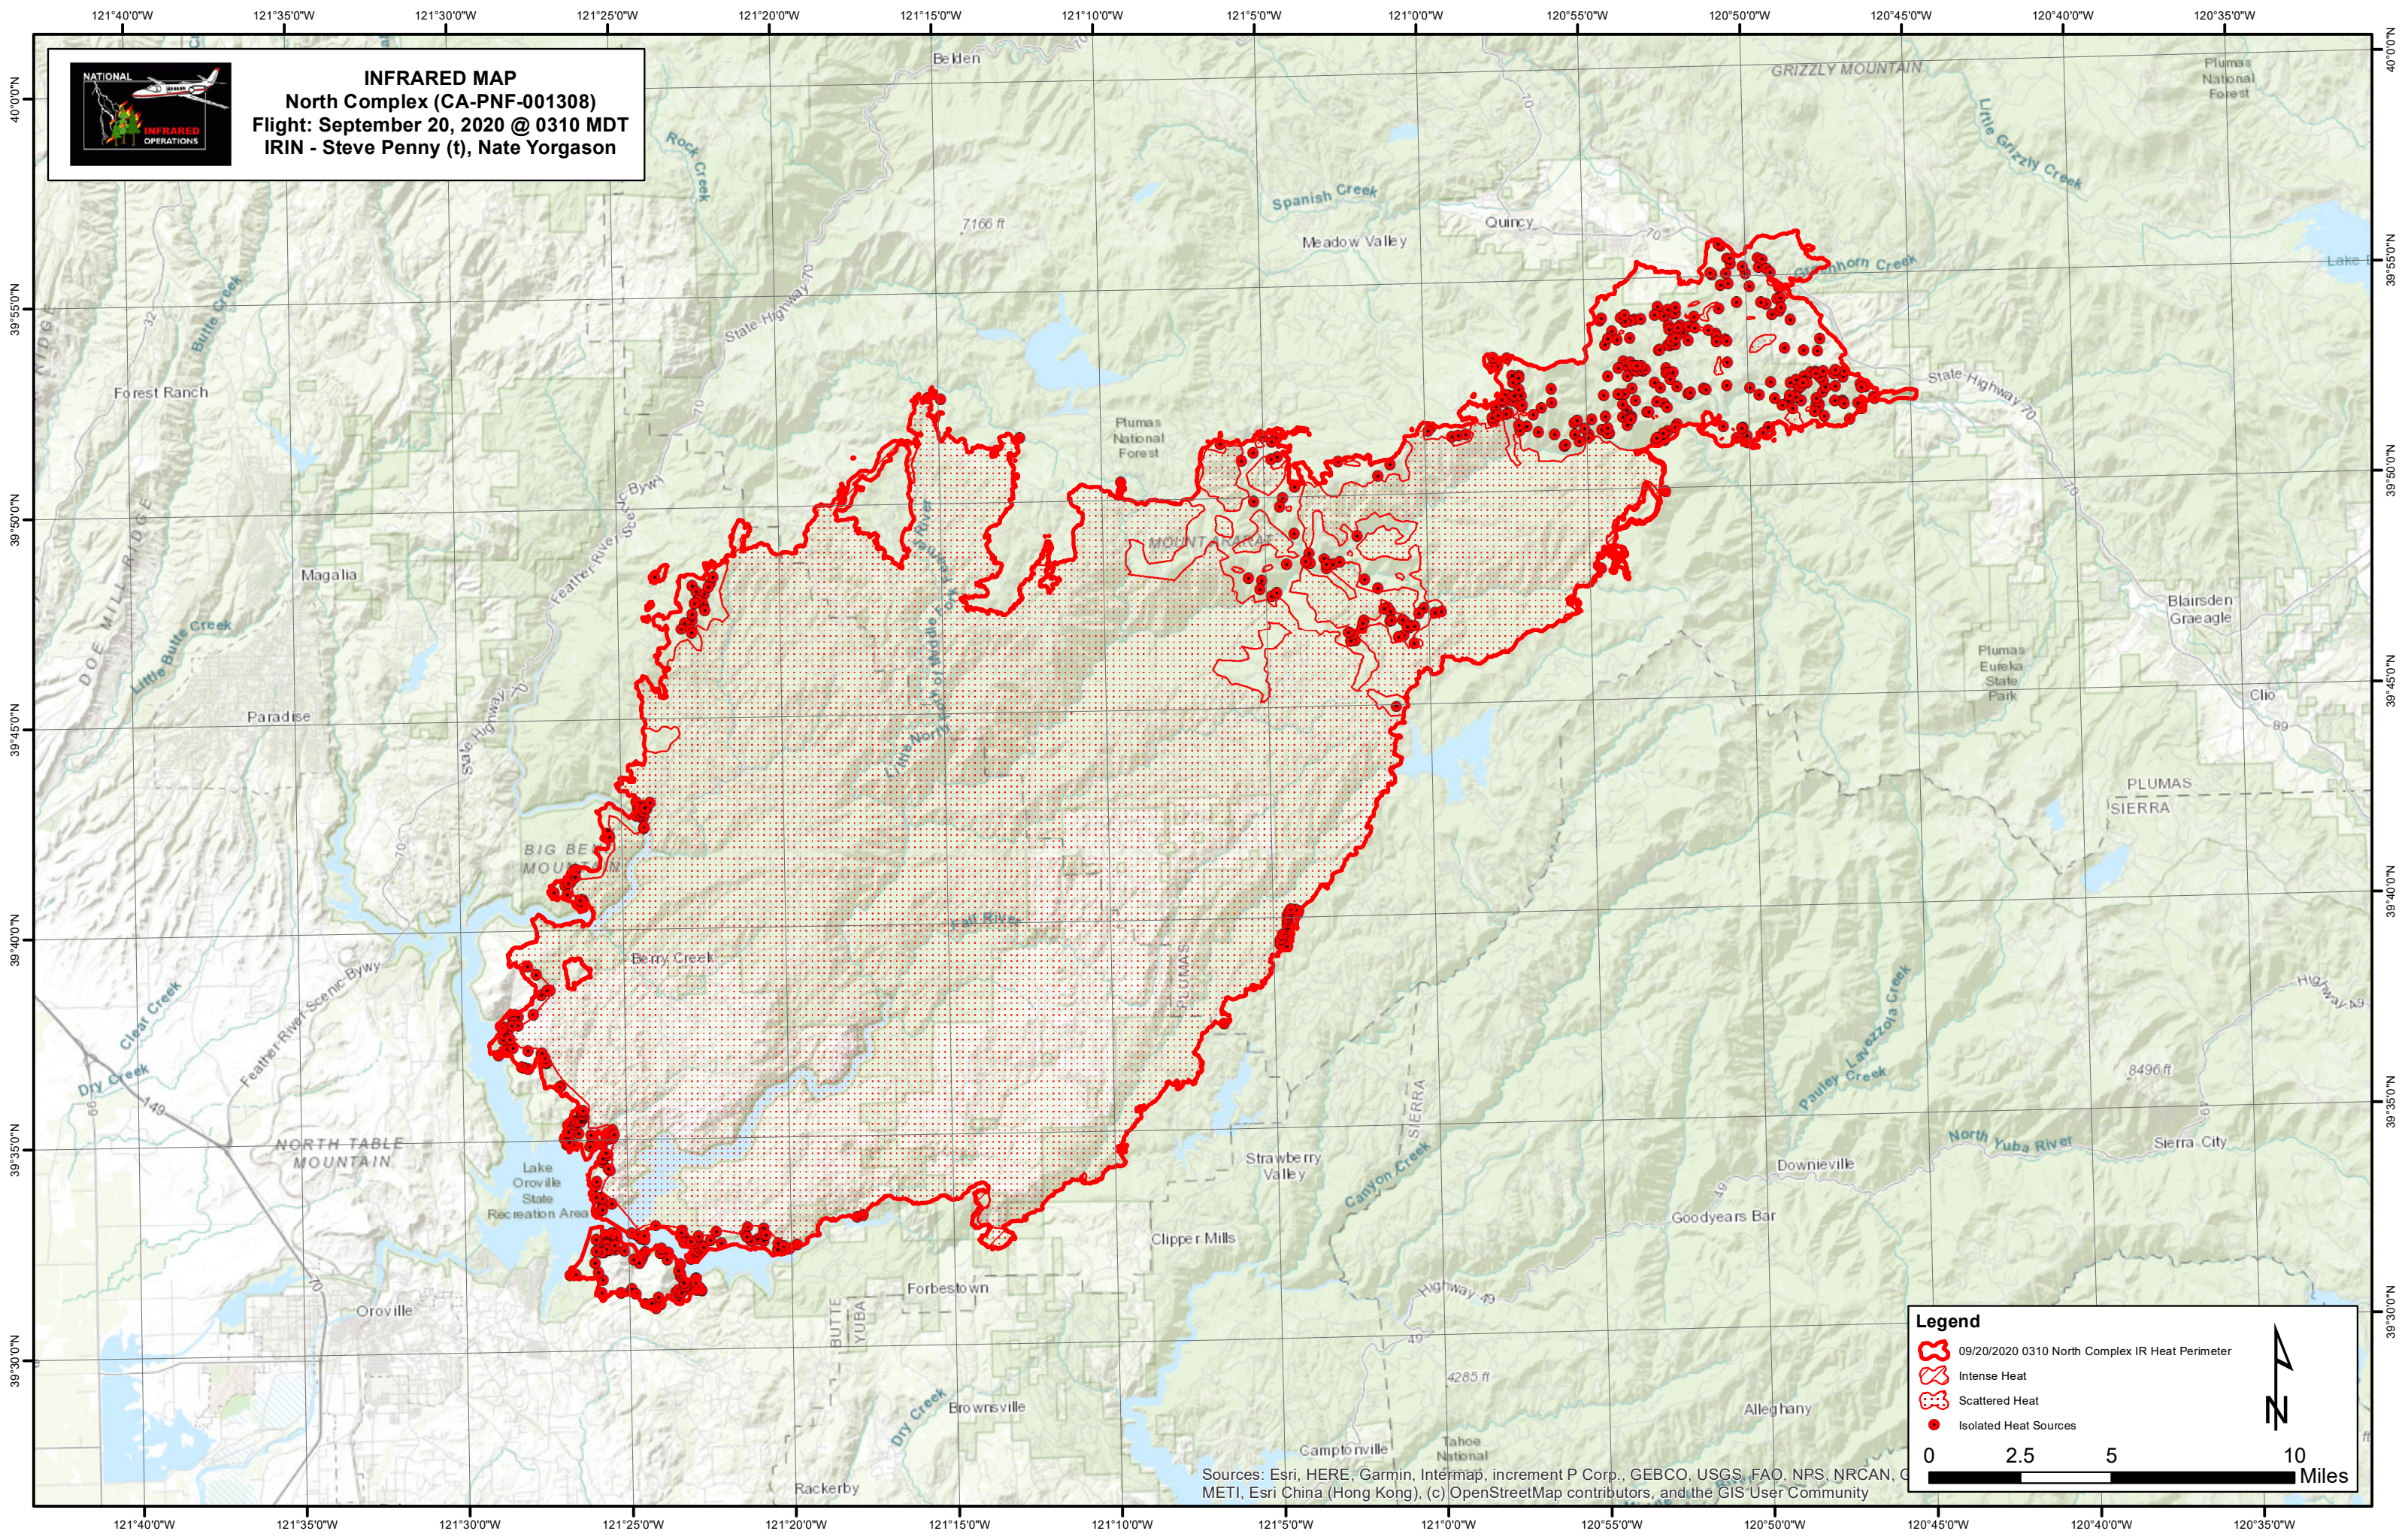

INFRARED MAP
North Complex (CA-PNF-001308)
Flight: September 20, 2020 @ 0310 MDT
IRIN - Steve Penny (t), Nate Yorgason

Legend

- 09/20/2020 0310 North Complex IR Heat Perimeter
- Intense Heat
- Scattered Heat
- Isolated Heat Sources

0 2.5 5 10 Miles

Sources: Esri, HERE, Garmin, Intermap, increment P Corp., GEBCO, USGS, FAO, NPS, NRCAN, METI, Esri China (Hong Kong), (c) OpenStreetMap contributors, and the GIS User Community