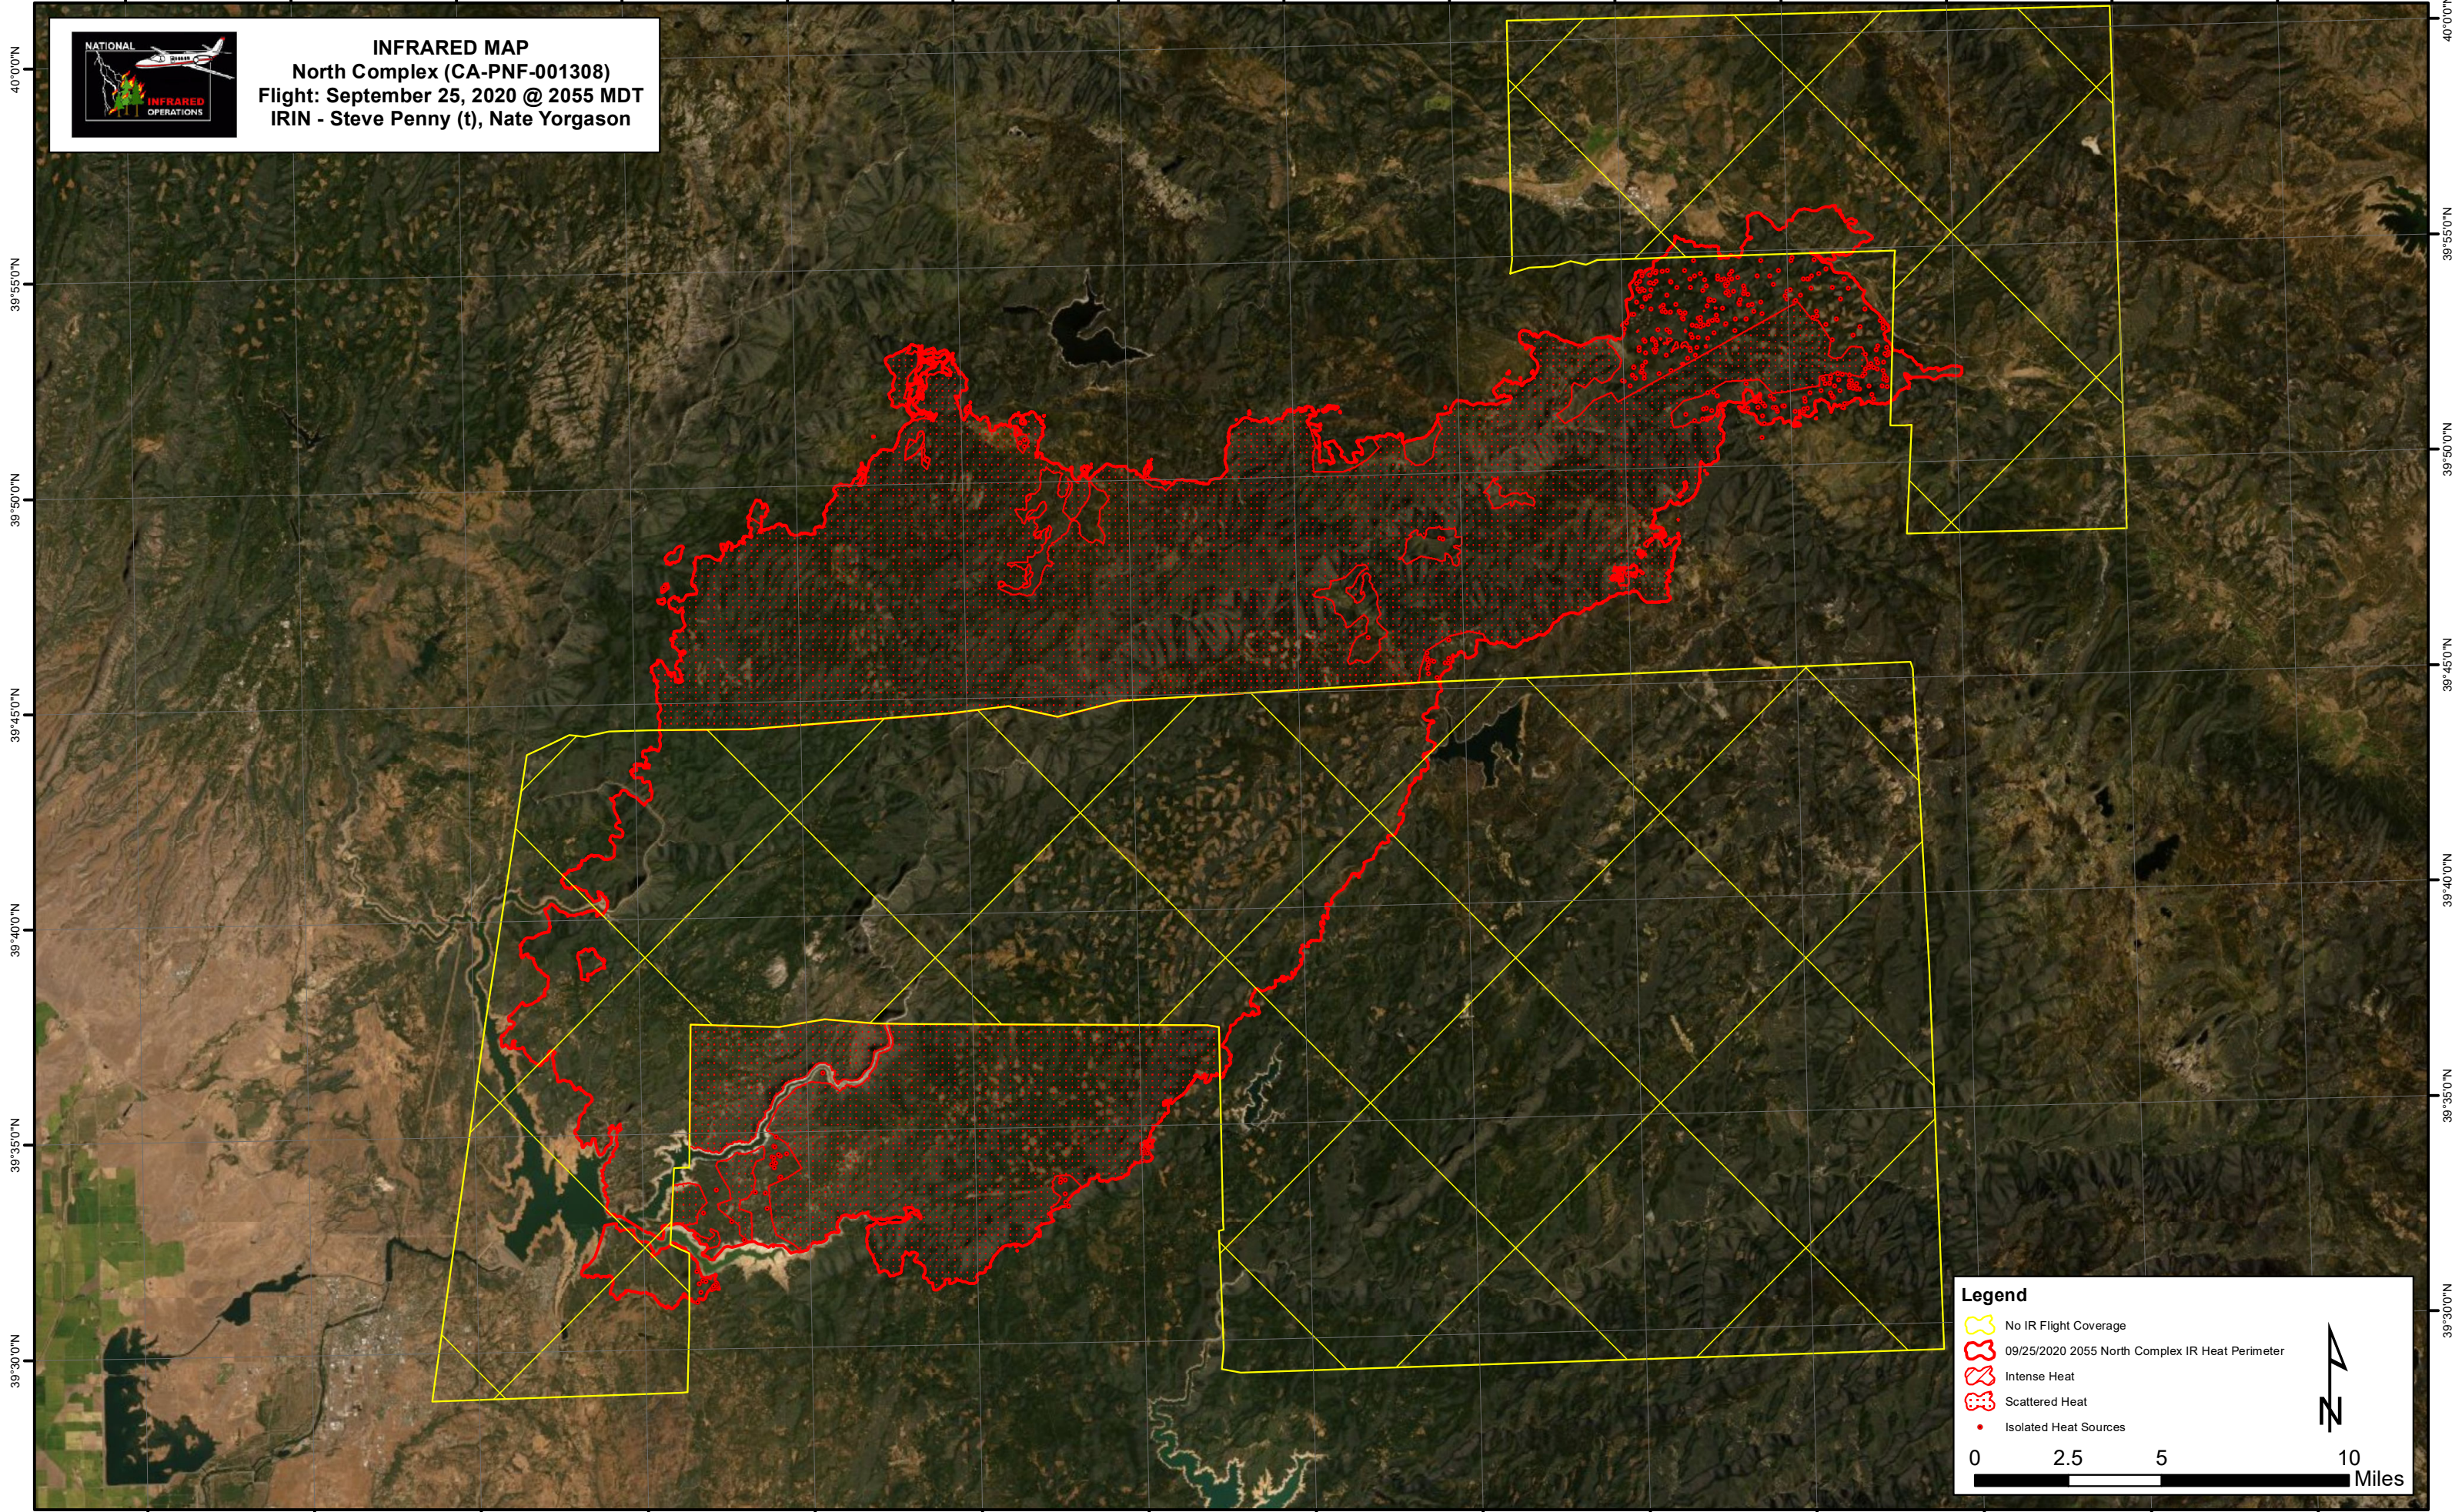

121°40'0"W 121°35'0"W 121°30'0"W 121°25'0"W 121°20'0"W 121°15'0"W 121°10'0"W 121°0'0"W 120°55'0"W 120°50'0"W 120°45'0"W 120°40'0"W 120°35'0"W

INFRARED MAP
North Complex (CA-PNF-001308)
Flight: September 25, 2020 @ 2055 MDT
IRIN - Steve Penny (t), Nate Yorgason

40°0'0"N
39°55'0"N
39°50'0"N
39°45'0"N
39°40'0"N
39°35'0"N
39°30'0"N

40°0'0"N
39°55'0"N
39°50'0"N
39°45'0"N
39°40'0"N
39°35'0"N
39°30'0"N

Legend

- No IR Flight Coverage
- 09/25/2020 2055 North Complex IR Heat Perimeter
- Intense Heat
- Scattered Heat
- Isolated Heat Sources

0 2.5 5 10 Miles

121°40'0"W 121°35'0"W 121°30'0"W 121°25'0"W 121°20'0"W 121°15'0"W 121°10'0"W 121°5'0"W 121°0'0"W 120°55'0"W 120°50'0"W 120°45'0"W 120°40'0"W 120°35'0"W