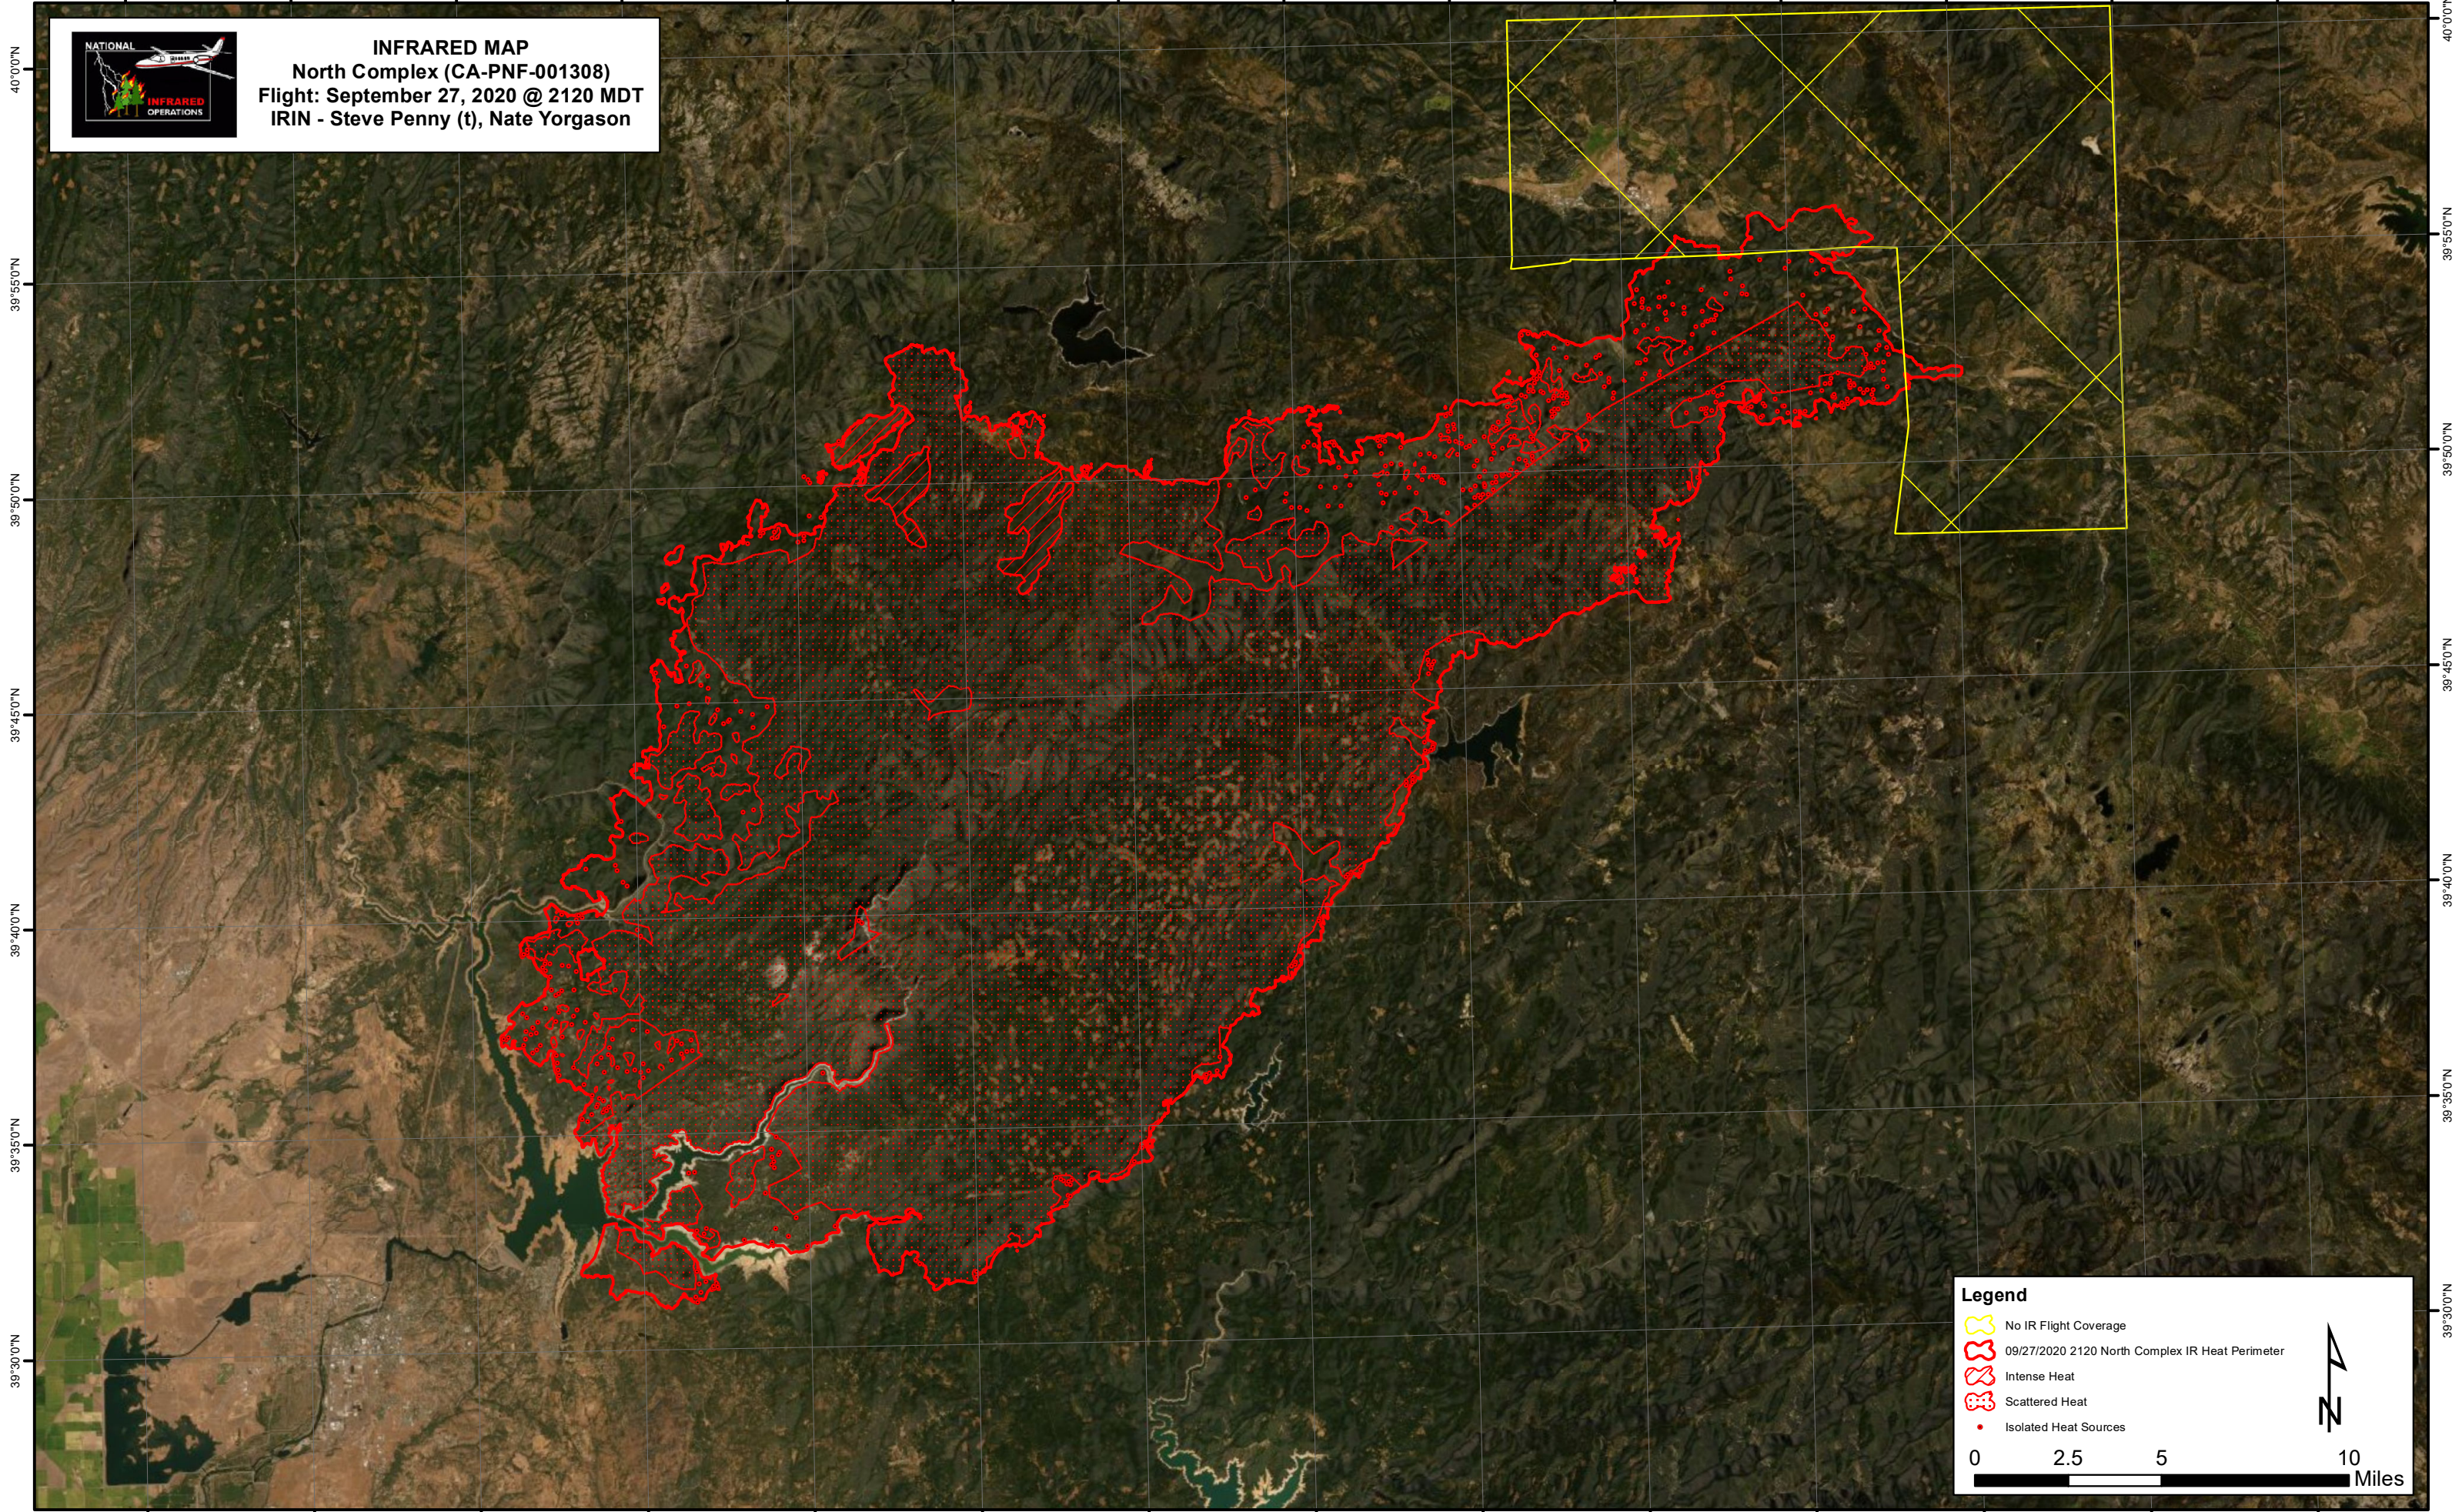

121°40'0"W 121°35'0"W 121°30'0"W 121°25'0"W 121°20'0"W 121°15'0"W 121°10'0"W 121°0'0"W 120°55'0"W 120°50'0"W 120°45'0"W 120°40'0"W 120°35'0"W

**INFRARED MAP**  
**North Complex (CA-PNF-001308)**  
**Flight: September 27, 2020 @ 2120 MDT**  
**IRIN - Steve Penny (t), Nate Yorgason**

40°0'0"N  
39°55'0"N  
39°50'0"N  
39°45'0"N  
39°40'0"N  
39°35'0"N  
39°30'0"N

40°0'0"N  
39°55'0"N  
39°50'0"N  
39°45'0"N  
39°40'0"N  
39°35'0"N  
39°30'0"N

**Legend**

- No IR Flight Coverage
- 09/27/2020 2120 North Complex IR Heat Perimeter
- Intense Heat
- Scattered Heat
- Isolated Heat Sources

0 2.5 5 10 Miles

121°40'0"W 121°35'0"W 121°30'0"W 121°25'0"W 121°20'0"W 121°15'0"W 121°10'0"W 121°5'0"W 121°0'0"W 120°55'0"W 120°50'0"W 120°45'0"W 120°40'0"W 120°35'0"W