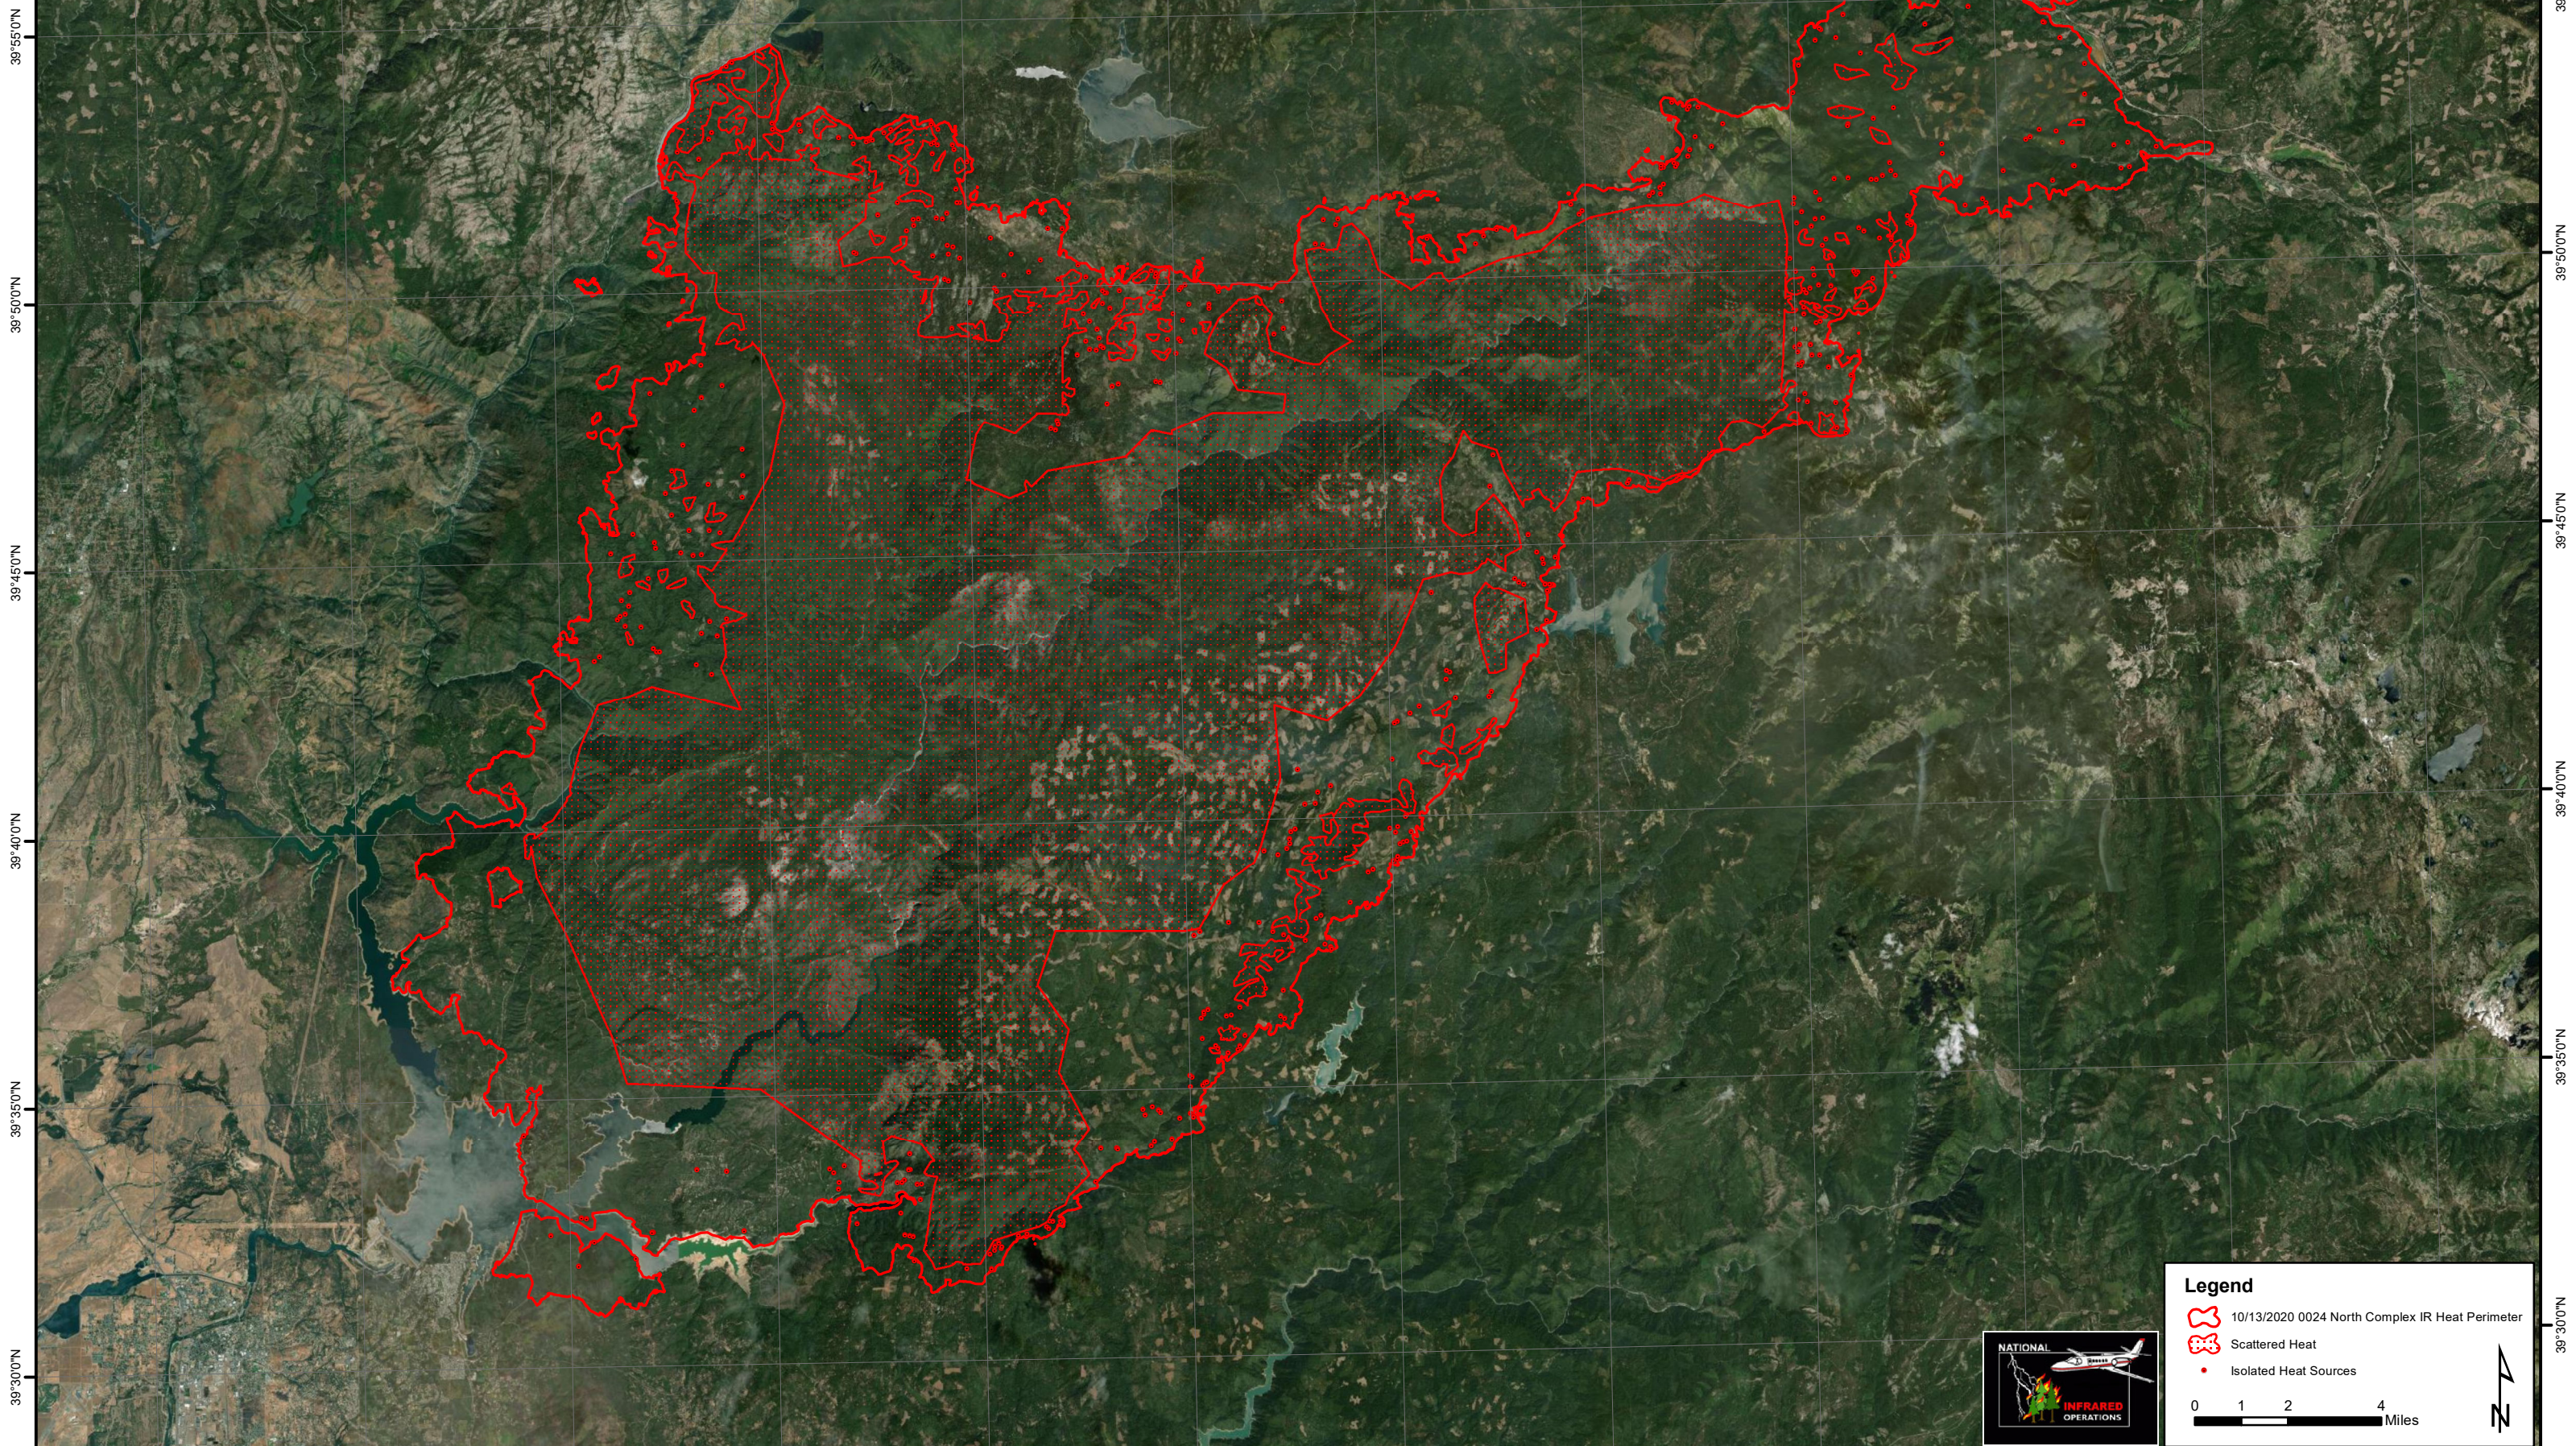

121°35'0"W 121°30'0"W 121°25'0"W 121°20'0"W 121°15'0"W 121°10'0"W 121°5'0"W 121°0'0"W 120°55'0"W 120°50'0"W 120°45'0"W 120°40'0"W

INFRARED MAP
North Complex (CA-PNF-001308)
Flight: 10/13/2020 @ 0024 MDT
IRIN - Steve Penny (t)

Legend

- 10/13/2020 0024 North Complex IR Heat Perimeter
- Scattered Heat
- Isolated Heat Sources

0 1 2 4 Miles

121°35'0"W 121°30'0"W 121°25'0"W 121°20'0"W 121°15'0"W 121°10'0"W 121°5'0"W 121°0'0"W 120°55'0"W 120°50'0"W 120°45'0"W 120°40'0"W

39°55'0"N 39°50'0"N 39°45'0"N 39°40'0"N 39°35'0"N 39°30'0"N