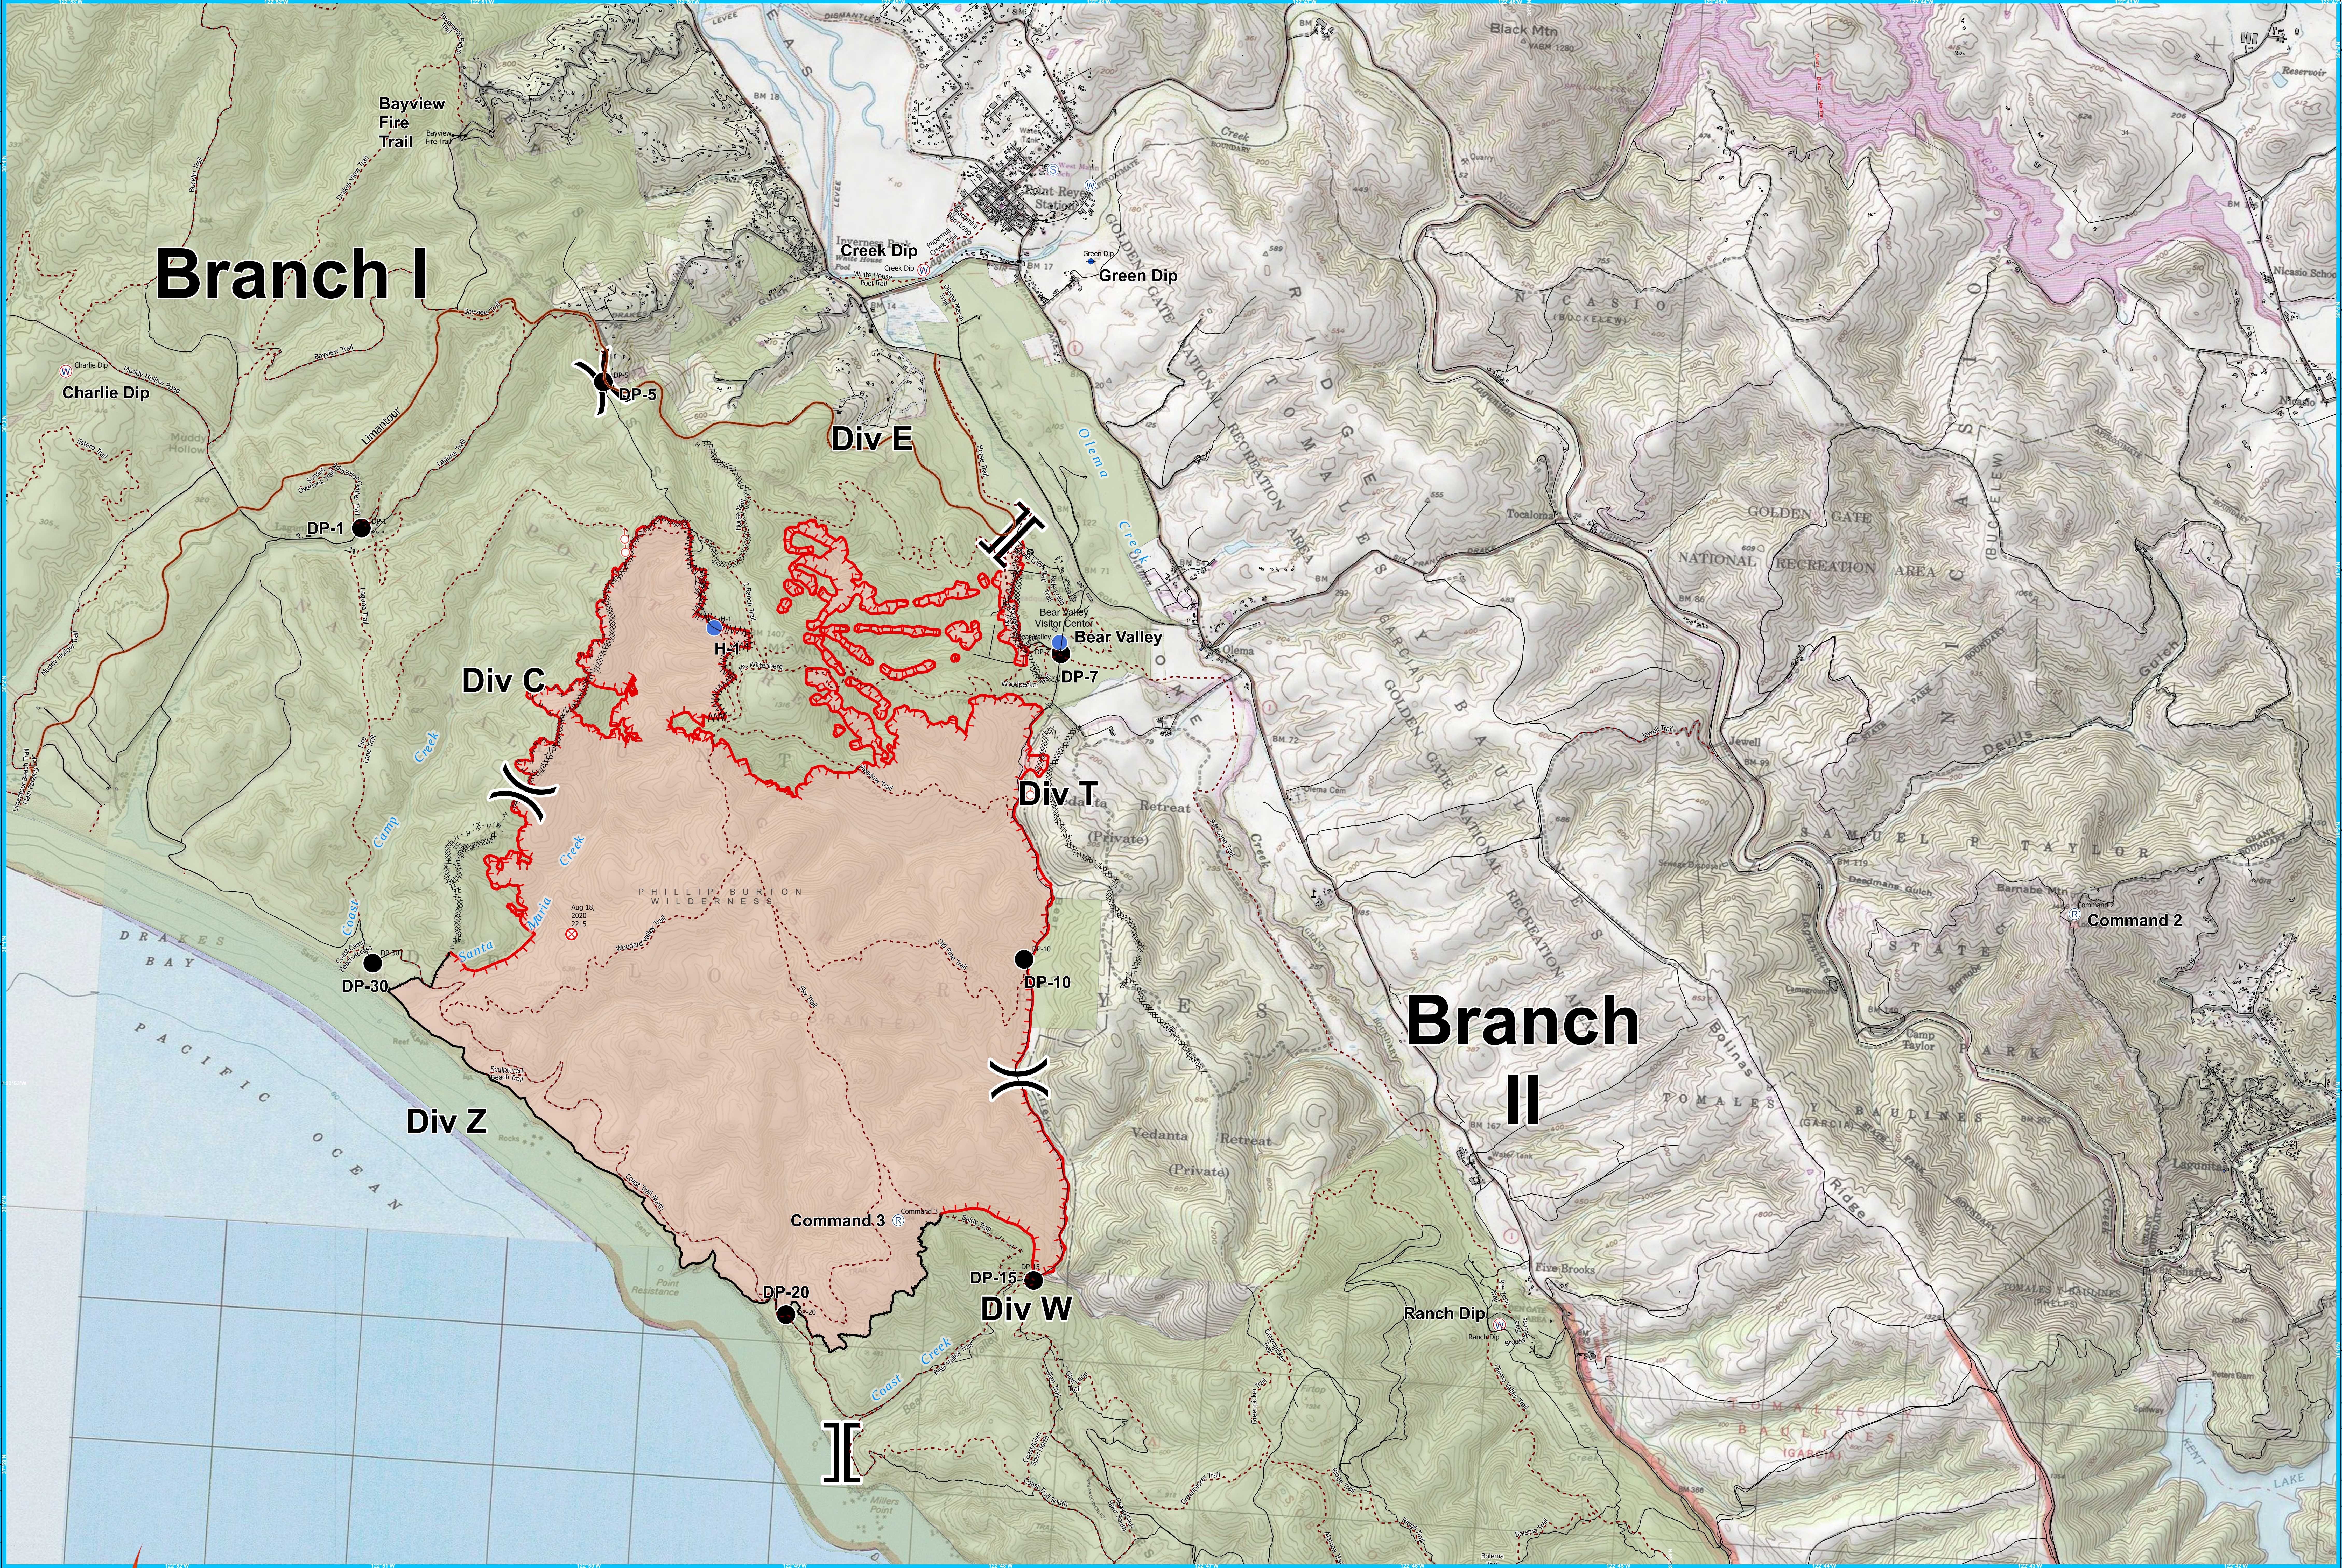

Branch I

Branch II

Legend	
	Structures
	Camp
	Incident Command Post
	Drop Point
	Gate
	Helispot
	Spot Fire
	Staging Area
	Fire Origin
	Uncontrolled Fire Edge
	Contained Line
	Completed Hand Line
	Completed Dozer Line
	Trails
	Road
	Fire Polygon
	Park Boundary
	Limantour Road
	Division Break
	Branch Break

NIGHT SHIFT BRIEFING
WOODWARD FIRE
CA-RNP-012009
August 30, 2020
3,269 acres

Perimeter updated from IR on 8-29-2020 @ 2011