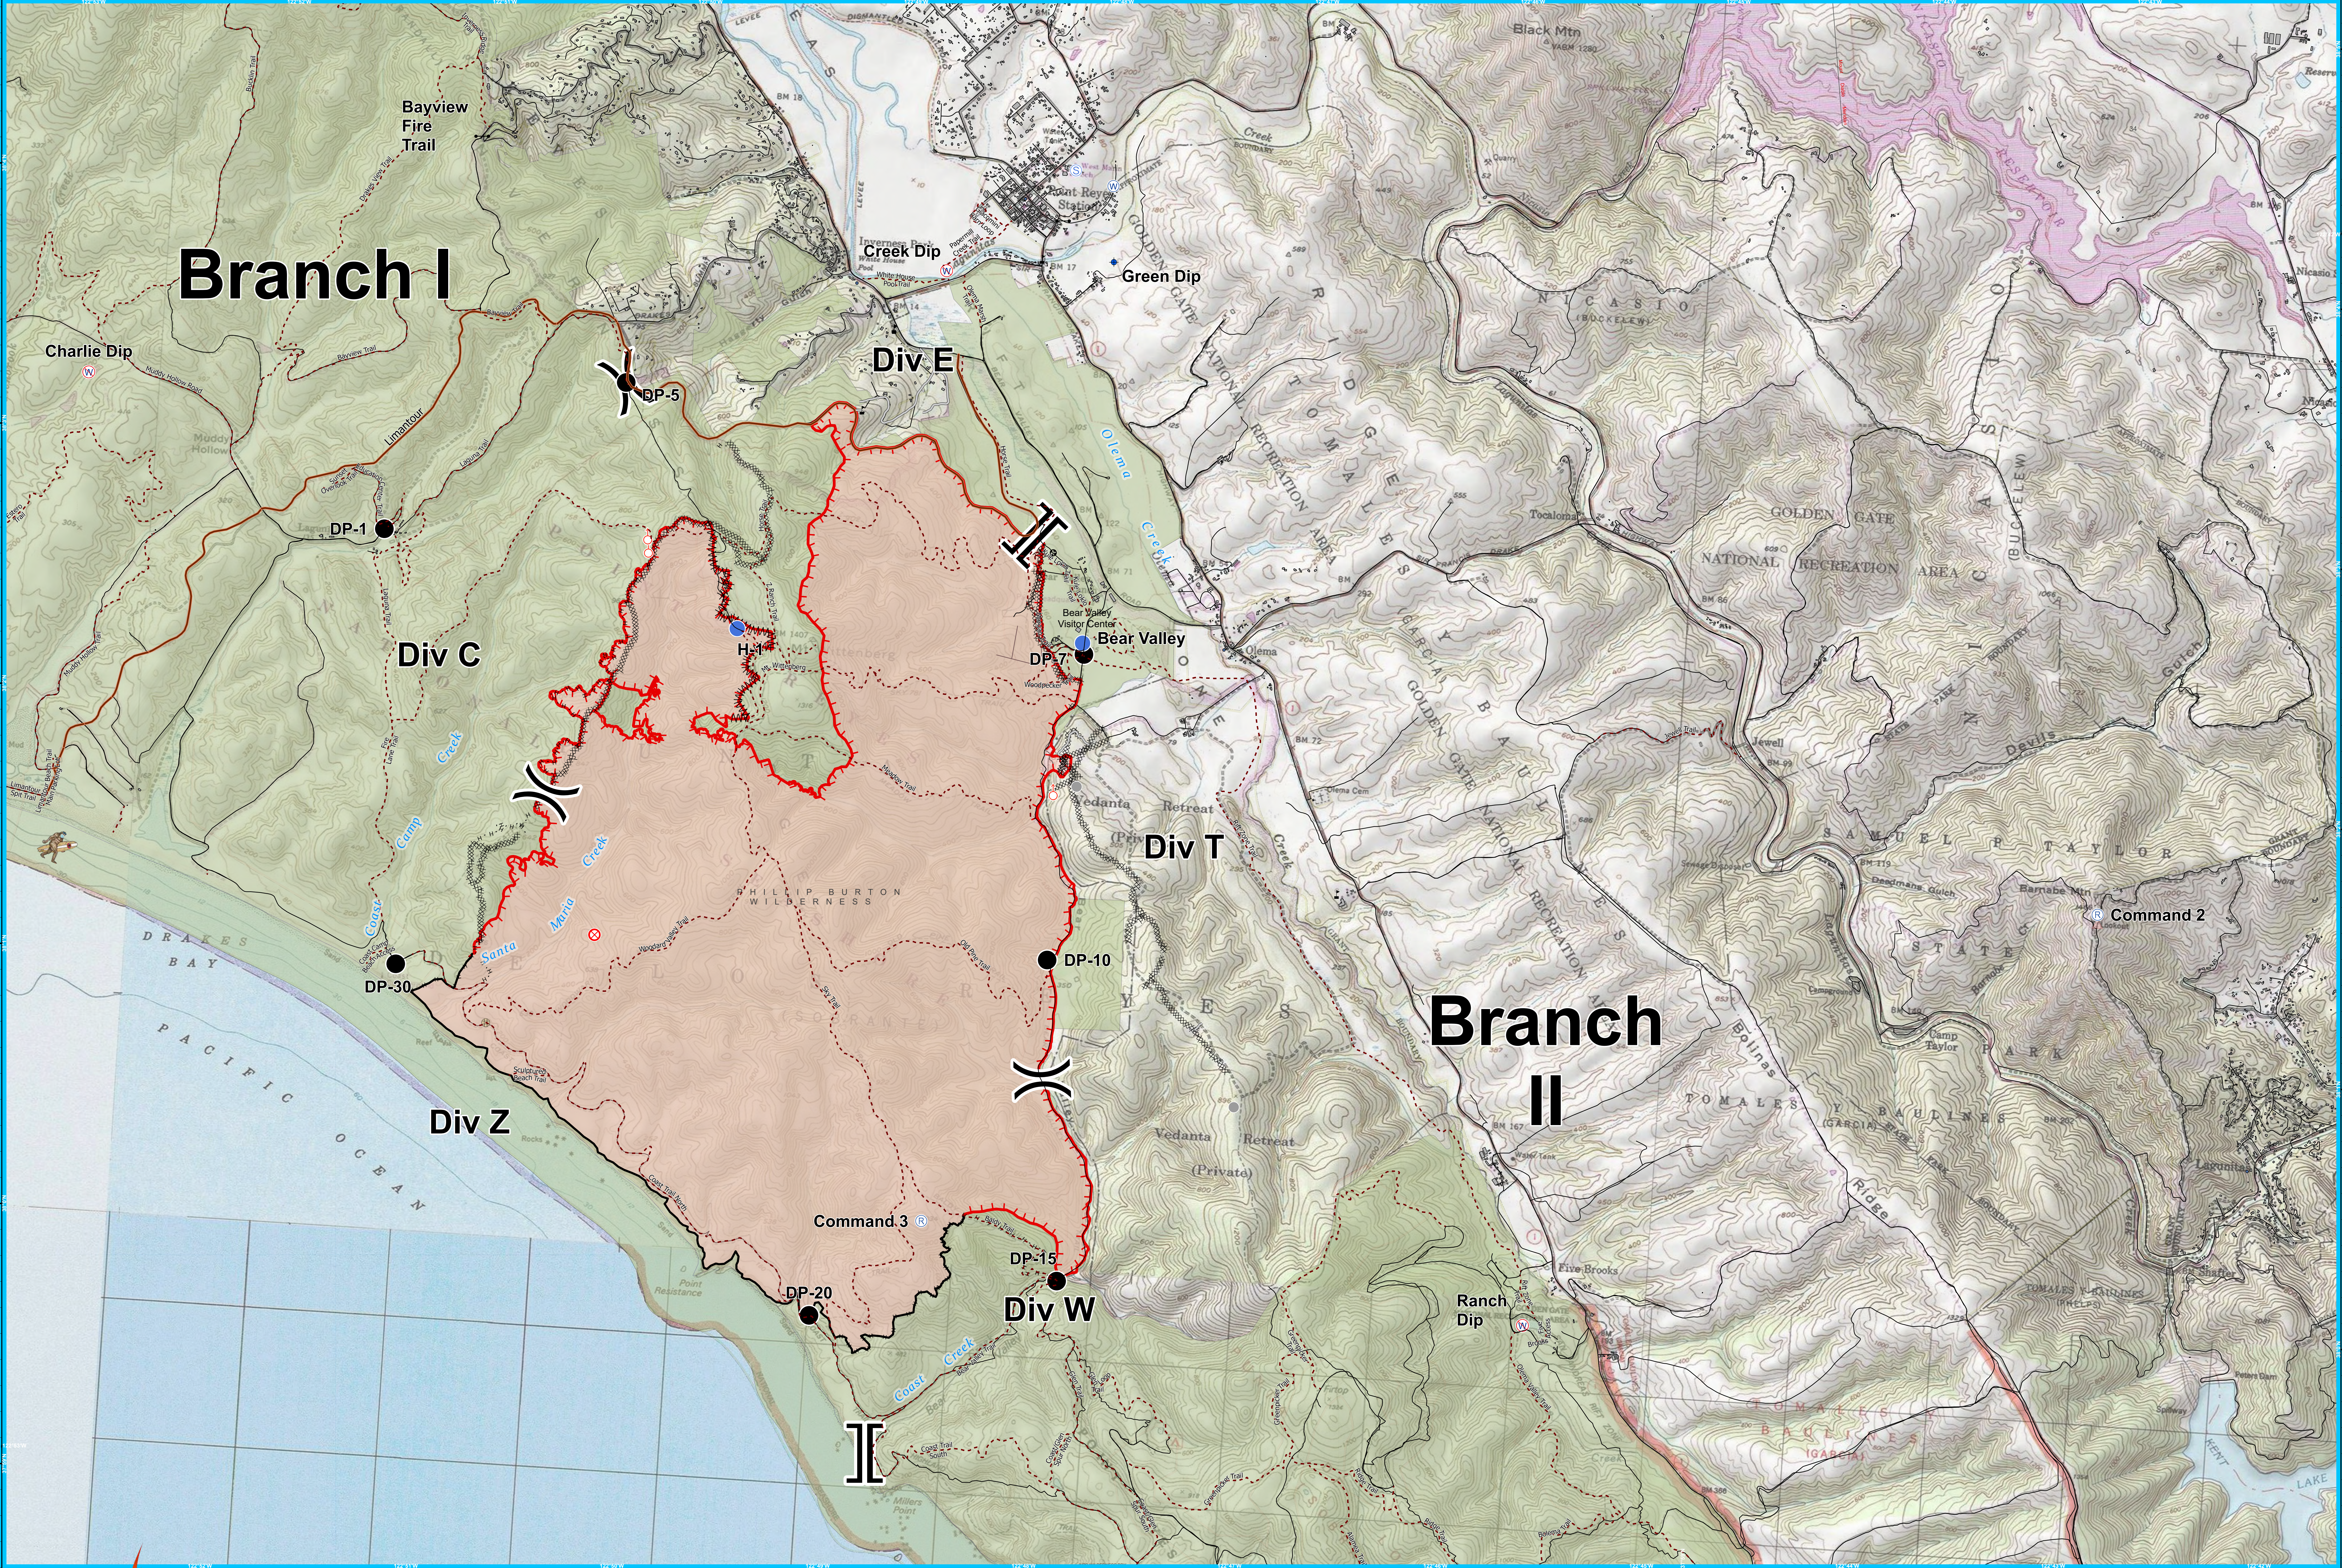

Branch I

Branch II

- Legend**
- Structures
 - Camp
 - Incident Command Post
 - Drop Point
 - Gate
 - Hellspring
 - Spot Fire
 - Staging Area
 - Fire Origin
 - Uncontrolled Fire Edge
 - Contained Line
 - Completed Hand Line
 - Completed Dozer Line
 - Trails
 - Road
 - Fire Polygon
 - Park Boundary
 - Limantour Road
 - Division Break
 - Branch Break
 - Restricted Water Source
 - Water Source
 - Dip Site

**BRIEFING
WOODWARD FIRE
CA-RNP-012009
August 31, 2020
4,465 acres**

Perimeter updated on 8-30-2020 @ 2130