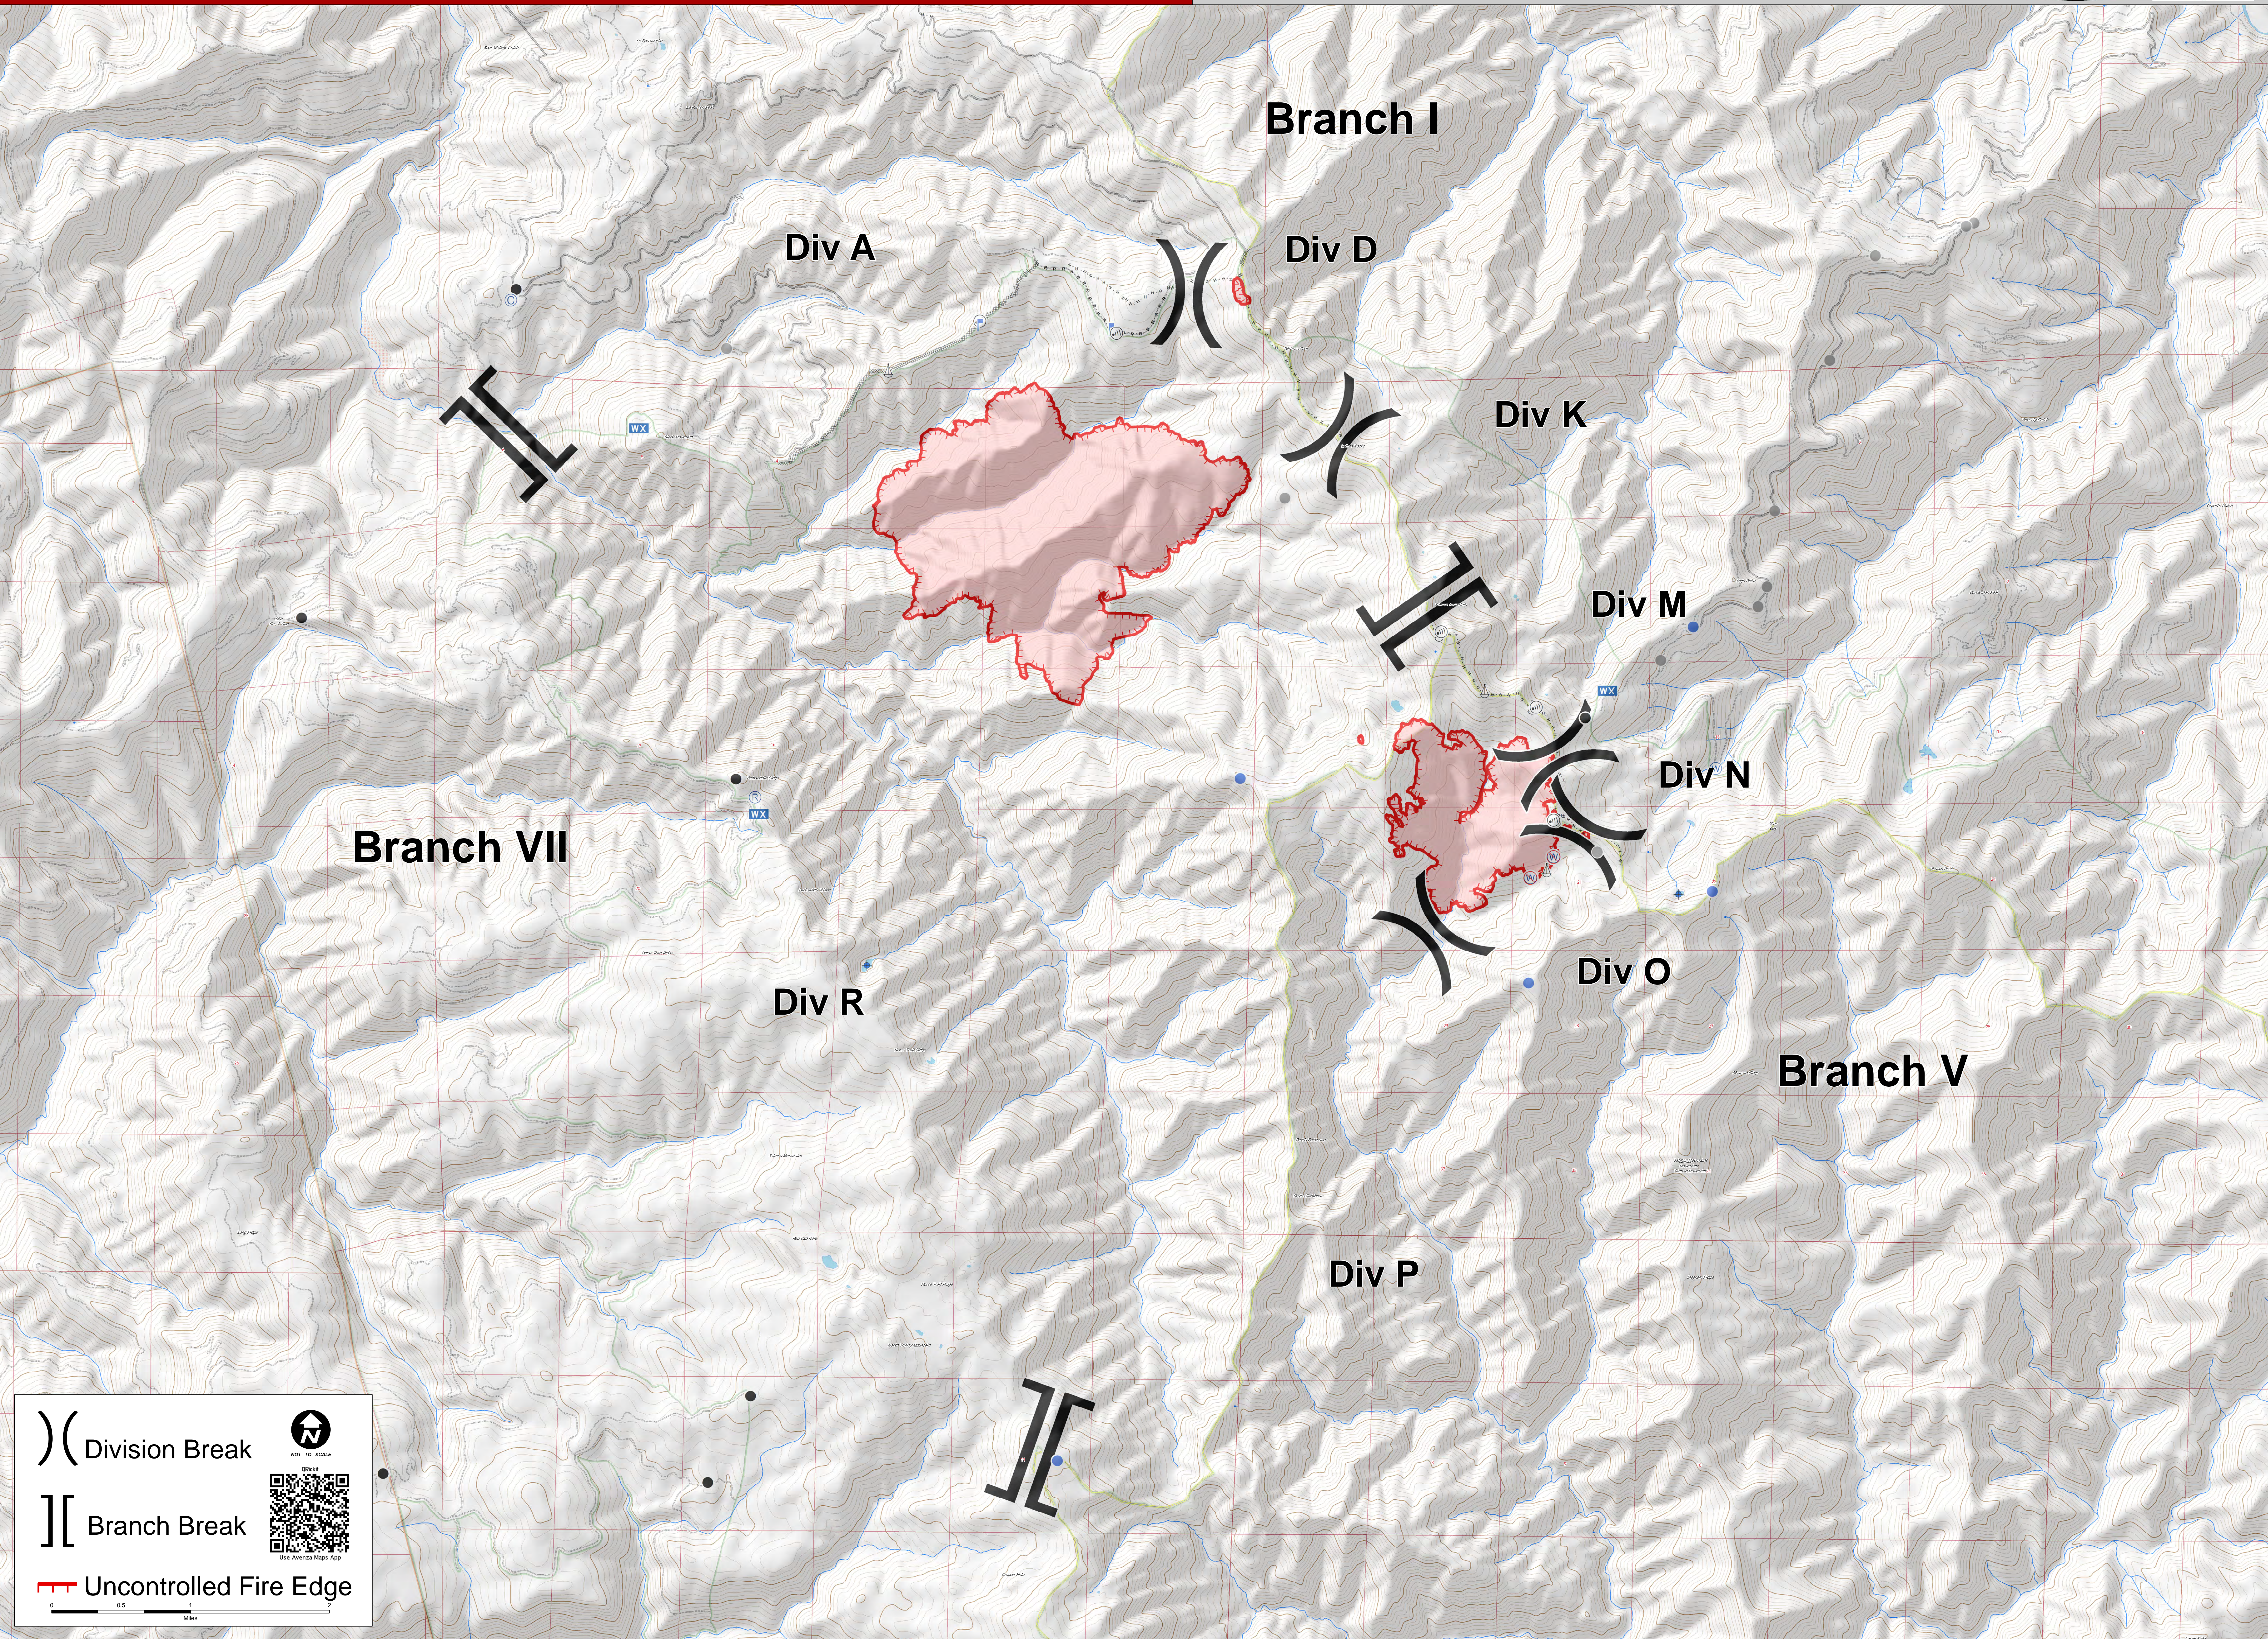

RED SALMON COMPLEX

CA-SRF-000656

AUGUST 4, 2020

Division Break

Branch Break

Uncontrolled Fire Edge

NOT TO SCALE

Use Avenza Maps App