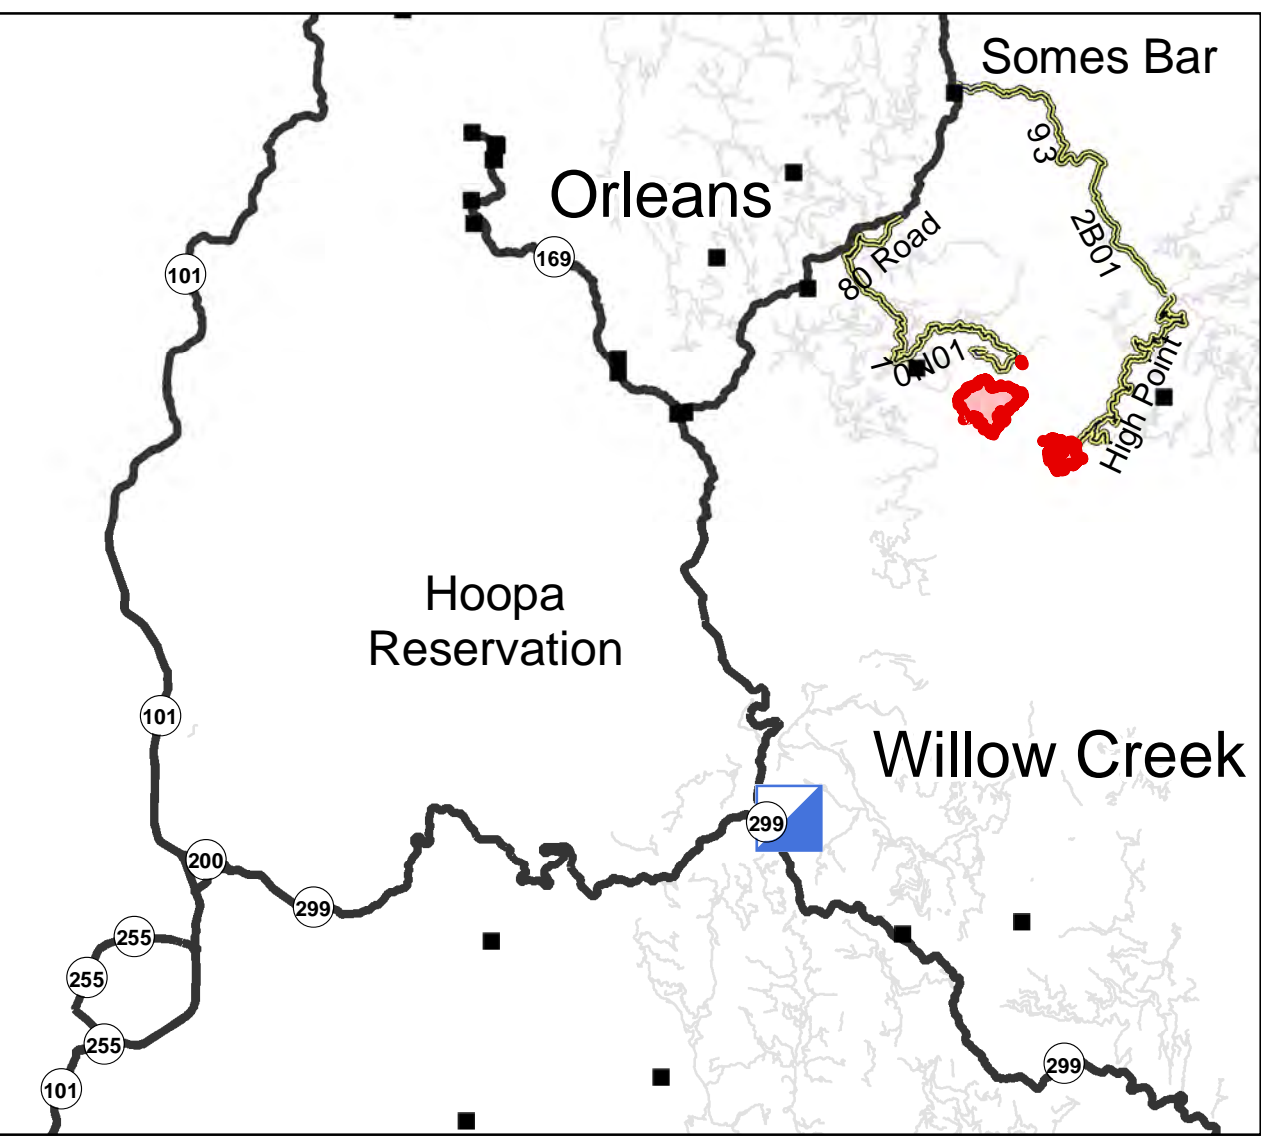

# Public Information Map

## Red Salmon Complex

CA-SRF-0656

08/04/20

### Legend

 Fire Perimeter

 Incident Command Post

( Located at Veterans Park in Willow Creek)

NAD 83 UTM Zone 10  
Lat Long Grid  
Degrees Decimal Minutes

Miles

1:62,000