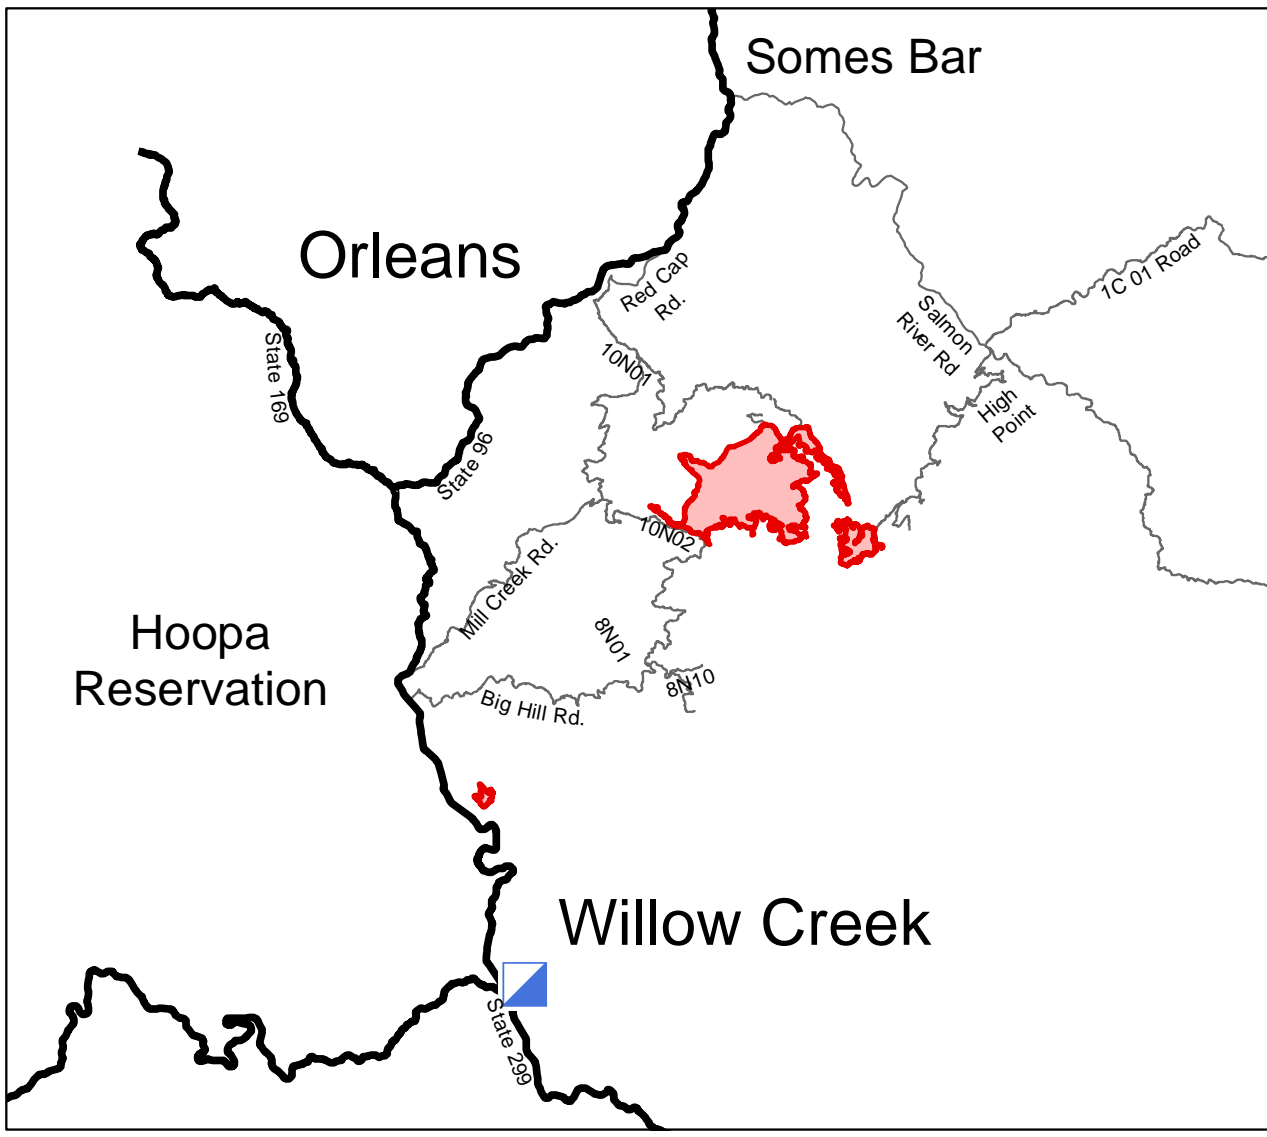

Public Information Map

Red Salmon Complex

CA-SRF-0656

08/12/20

Legend

-  Fire Perimeter
-  Wilderness
-  Tribal Lands
-  Incident Command Post
(Located at Veterans Park in Willow Creek)

Use Avenza Maps App

NAD 83 UTM Zone 10
Lat Long Grid
Degrees Decimal Minutes

1:72,000