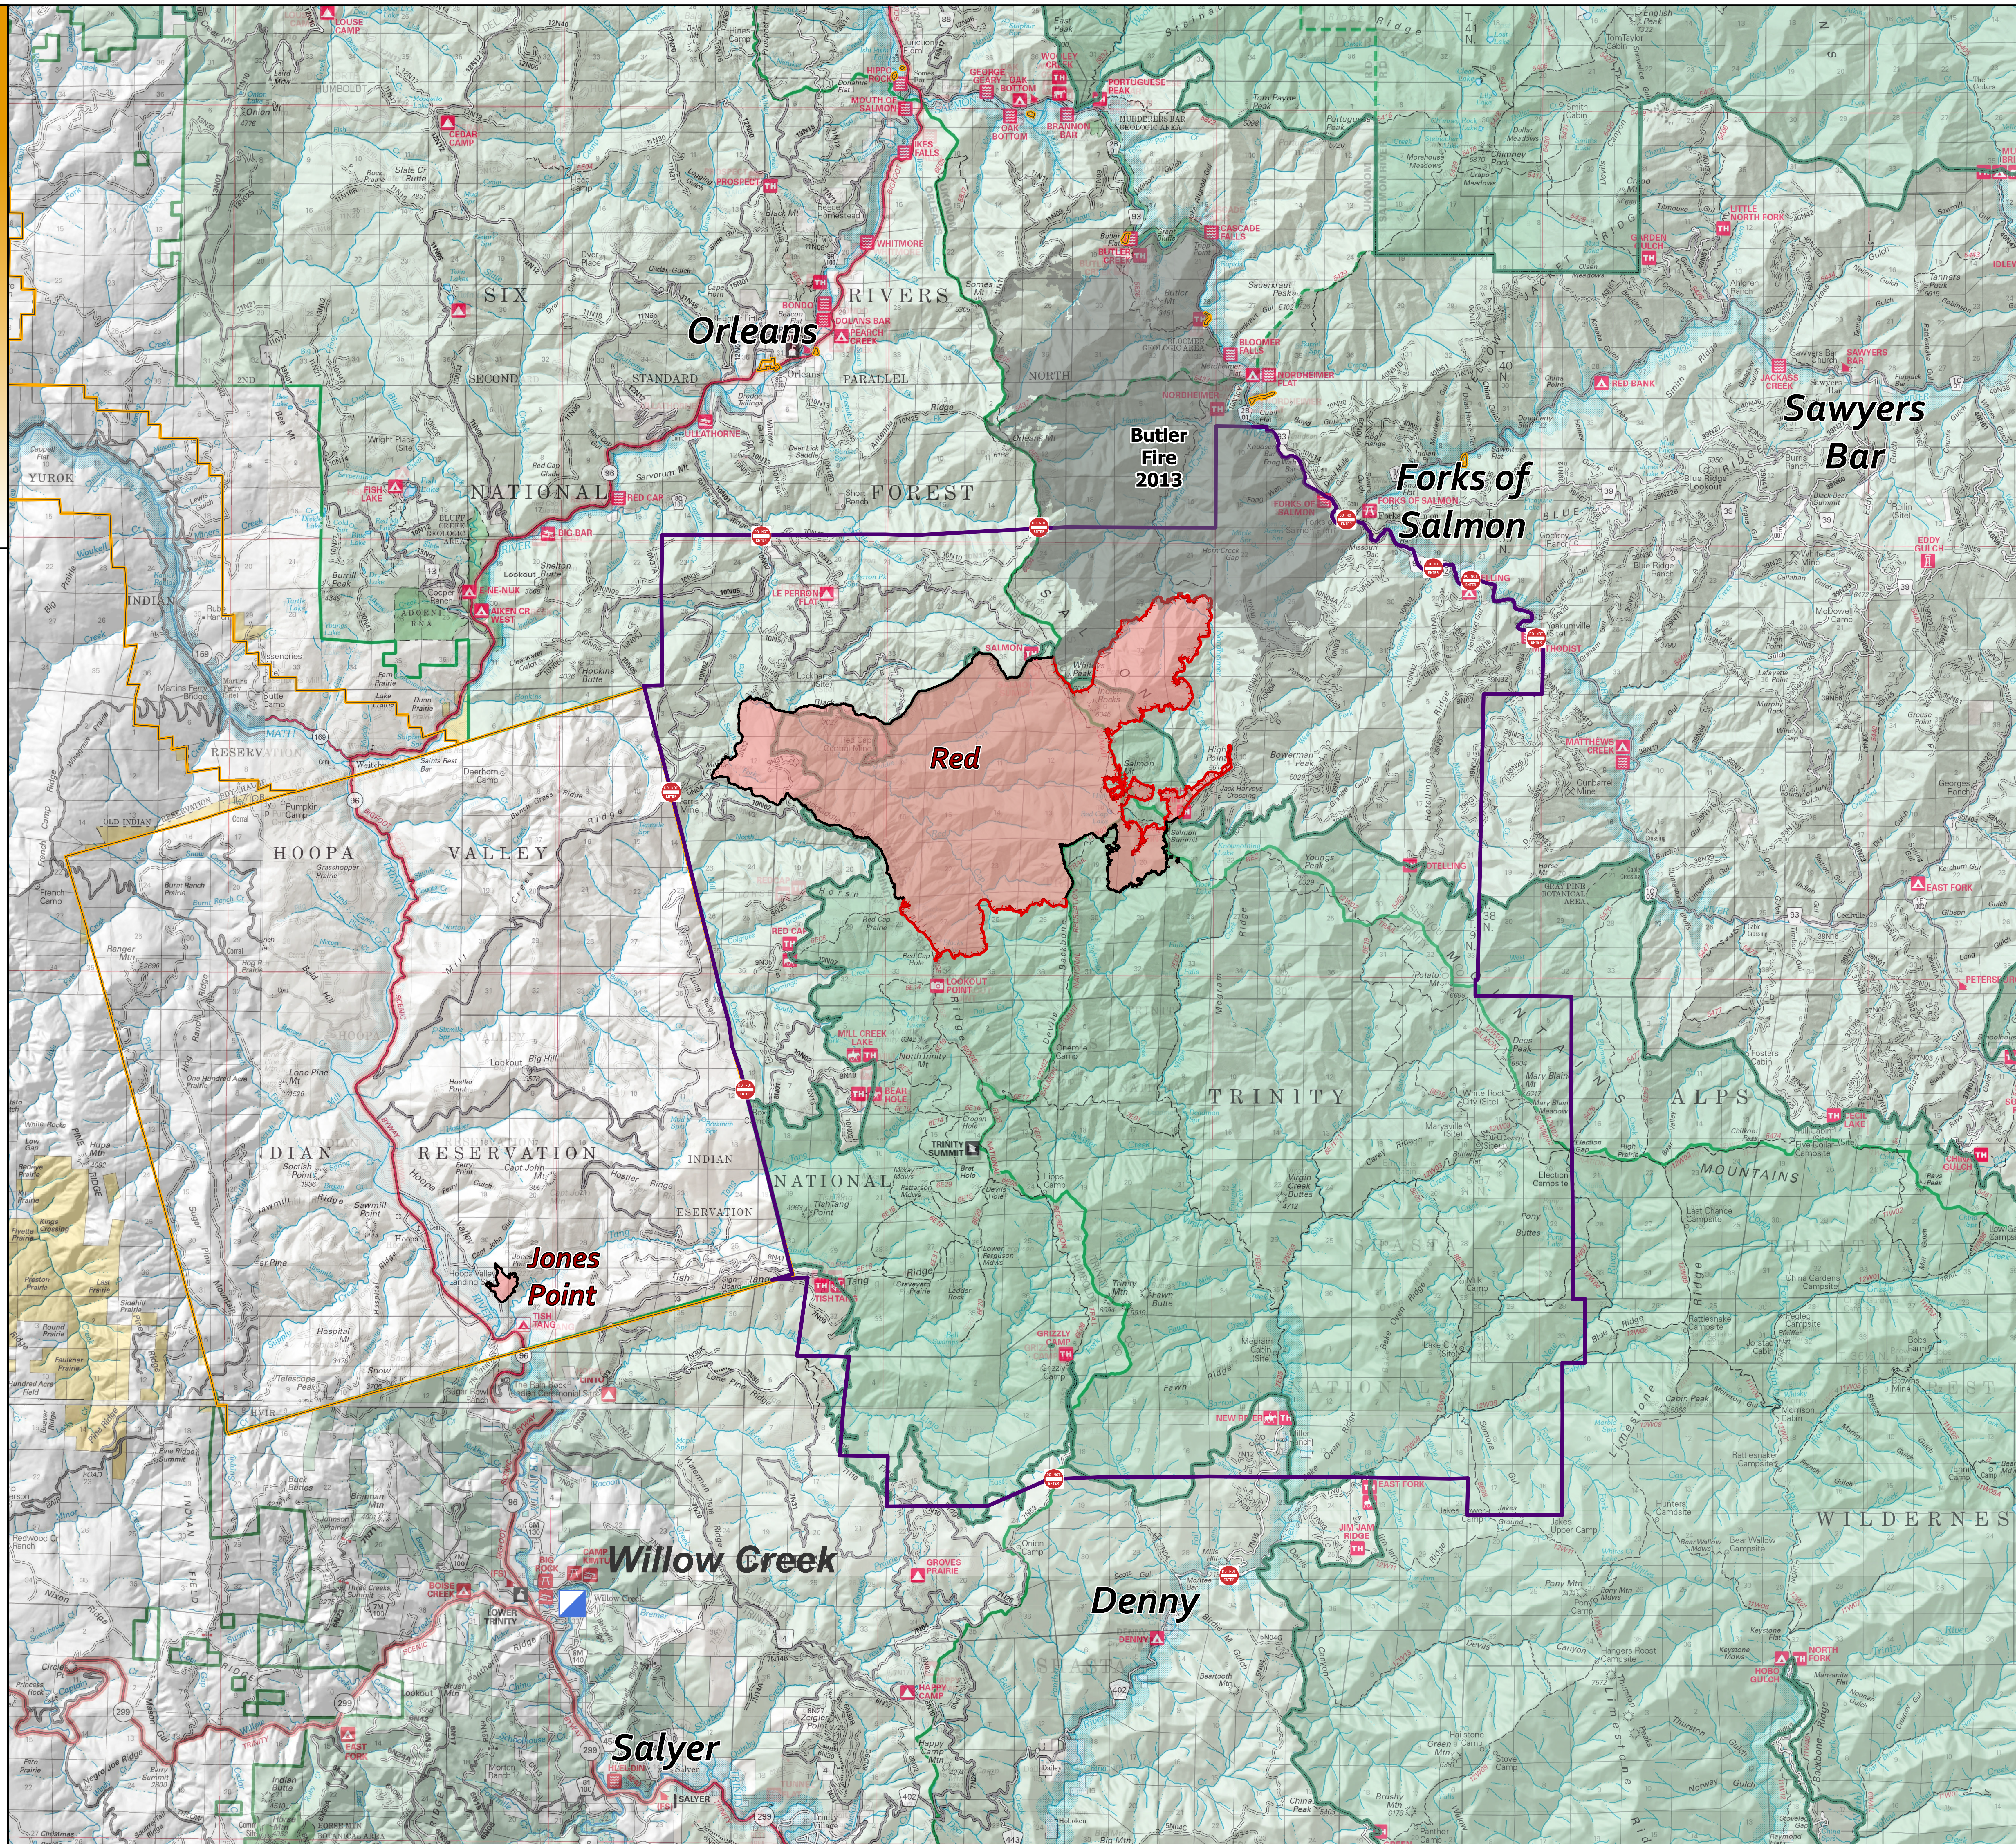

Public Information Map

Red Salmon Complex

CA-SRF-000656

08/26/2020

Legend

- Incident Command Post
- Wildfire Perimeter
- Native American Reservation
- Closure Area
- Road Closures
- Uncontrolled Fire Edge
- Contained Line
- Butler Fire