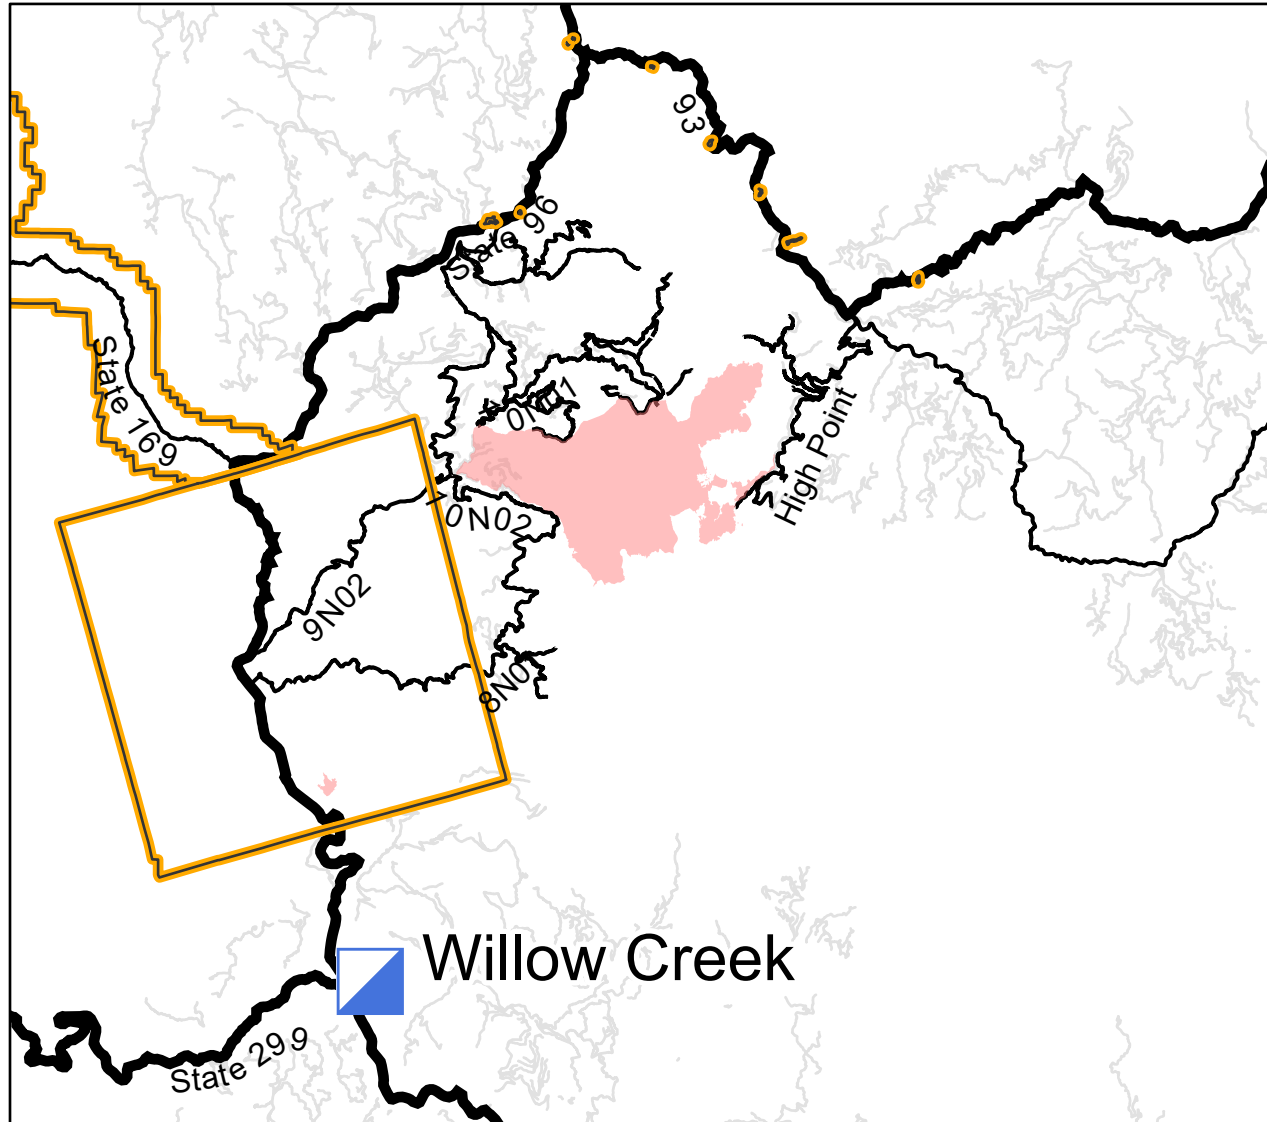

Public Information Map

Red Salmon Complex

CA-SRF-000656

08/26/2020

Legend

- Incident Command Post
- Wildfire Perimeter
- Native American Reservation
- Closure Area
- Road Closures
- Uncontrolled Fire Edge
- Contained Line
- Butler Fire