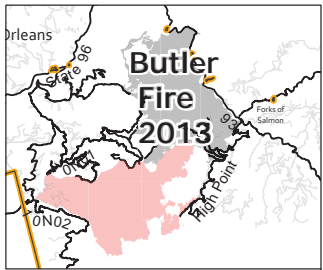

Public Information
Map

Red Salmon
Complex

CA-SRF-000656
08/26/2020

Legend

- Butler Fire
- Wildfire Perimeter
- Native American Reservation
- Closure Area
- Road Closures
- Uncontrolled Fire Edge
- Contained Line