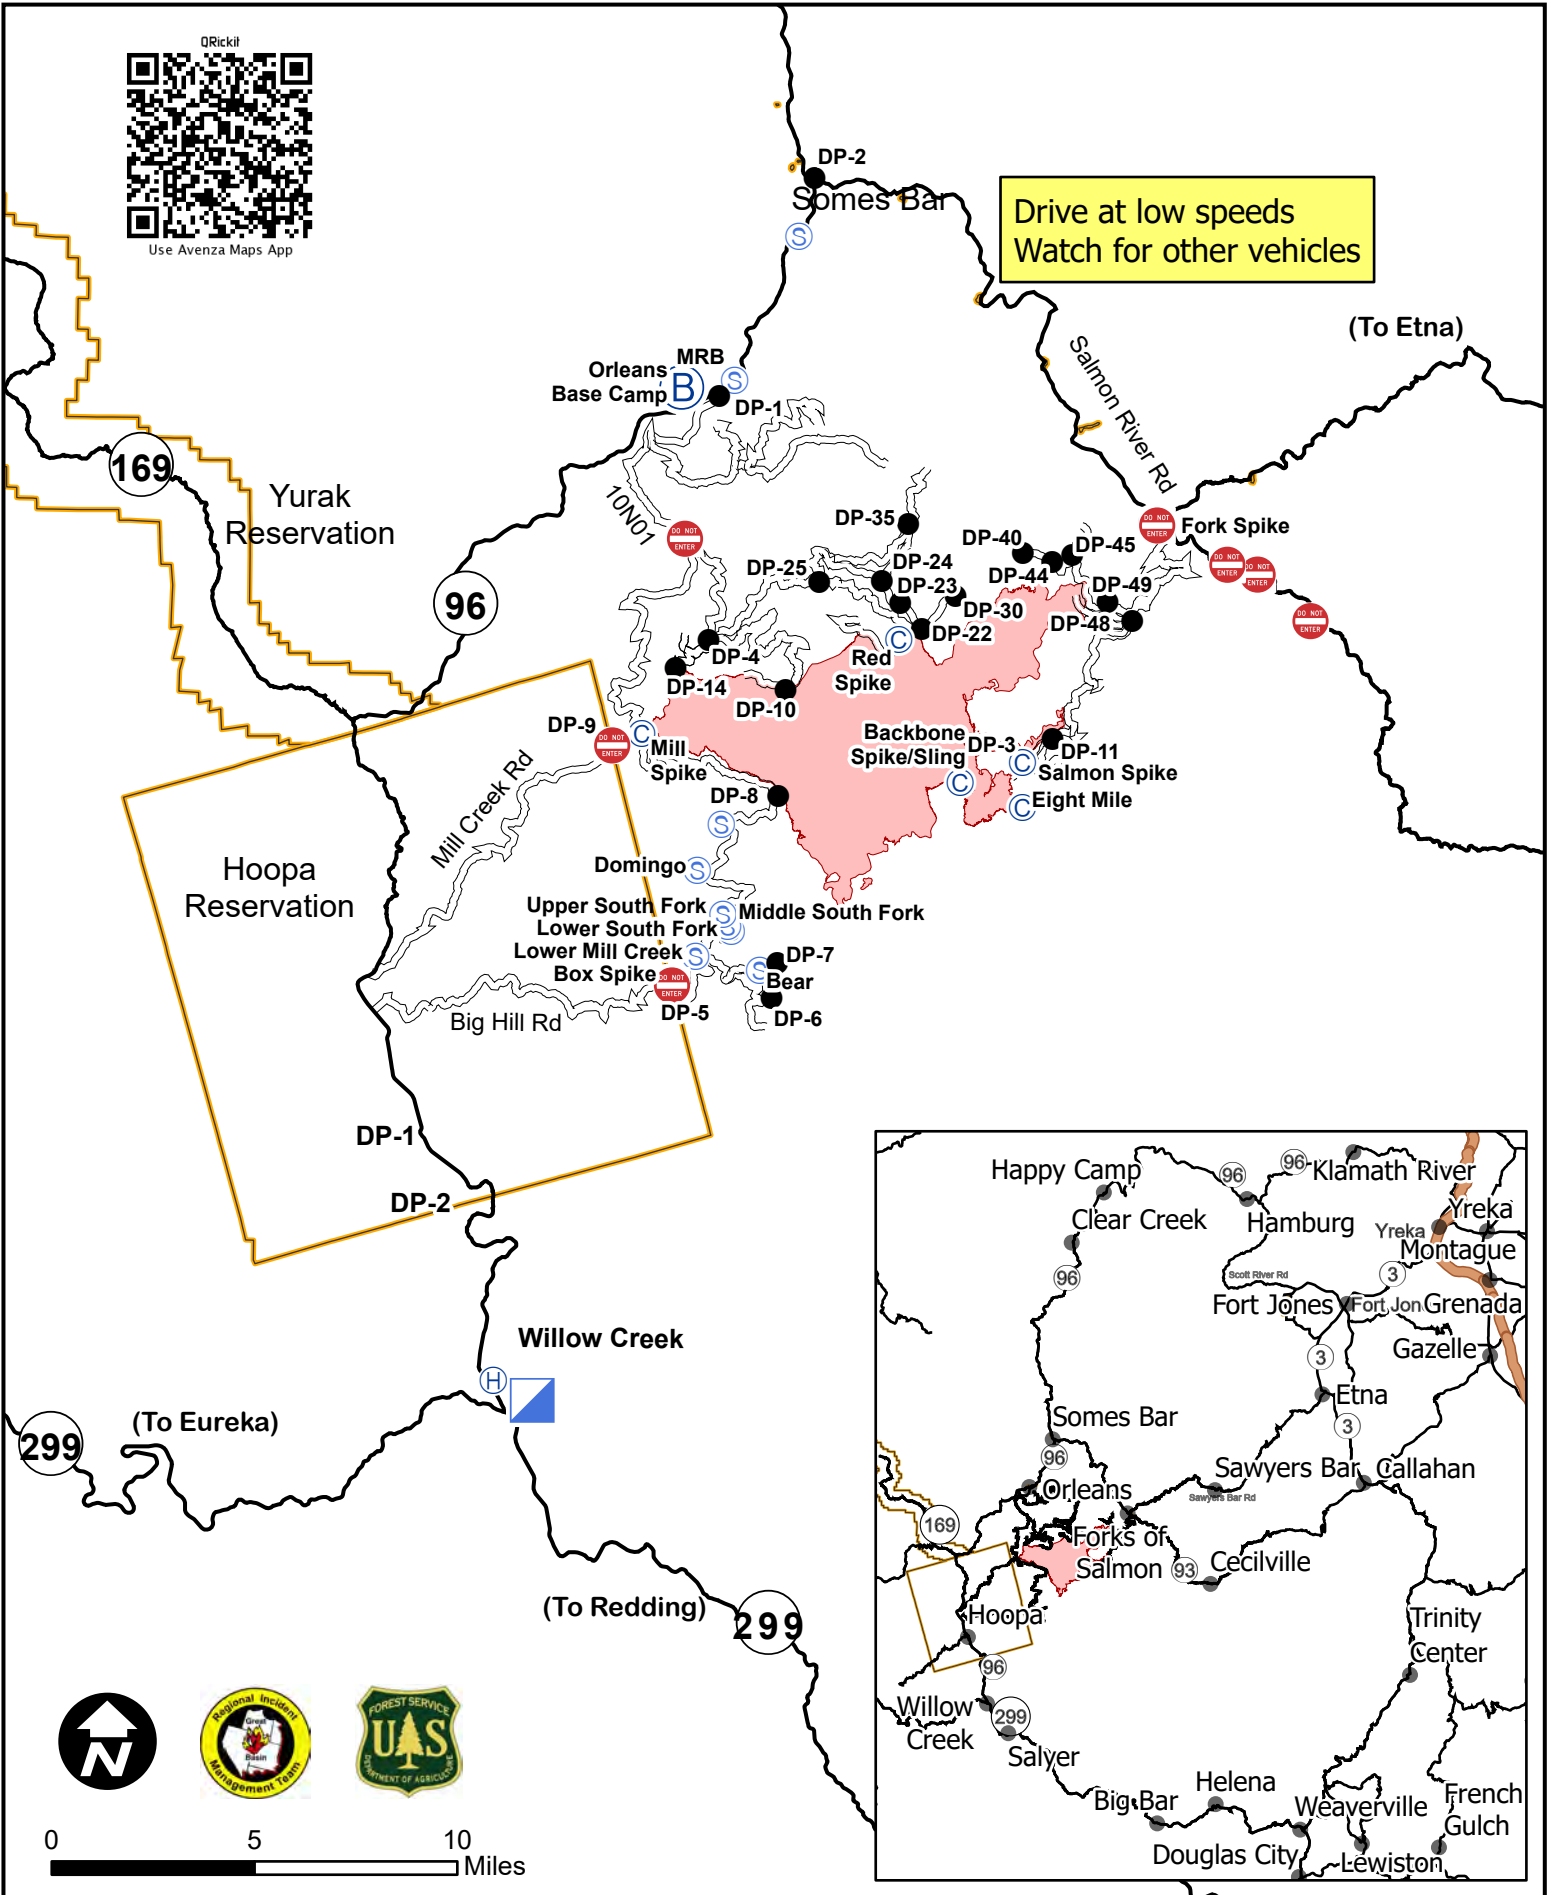

Drive at low speeds
Watch for other vehicles

Transportation Map

Red Salmon Complex

CA-SRF-000656 08/28/2020 21,980 Acres

- Wildfire Daily Fire Perimeter
- Camp
- Helibase
- Incident Base
- Staging Area
- Road Closures
- Drop Point
- Incident Command Post