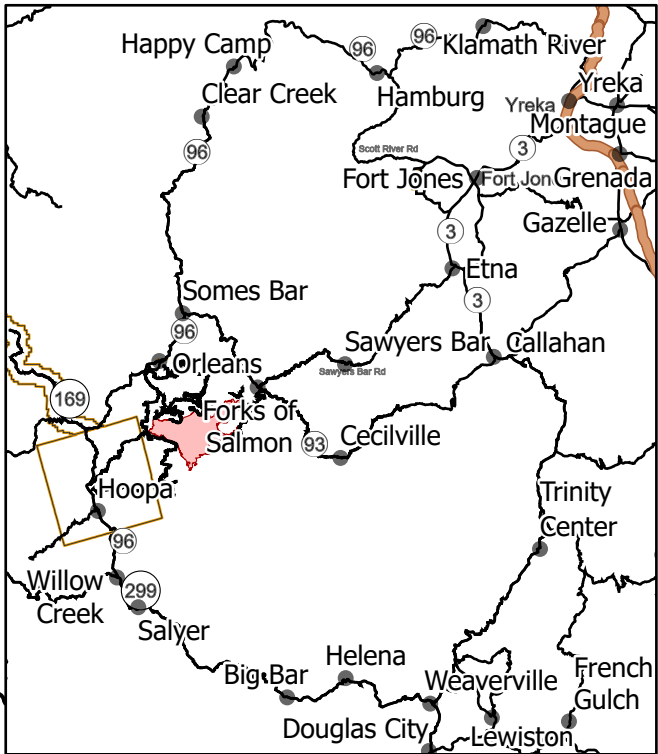

Drive at low speeds
Watch for other vehicles

Transportation Map

Red Salmon Complex

CA-SRF-000656 08/28/2020 21,980 Acres

- Wildfire Daily Fire Perimeter
- Camp
- Helibase
- Incident Base
- Staging Area
- Road Closures
- Drop Point
- Incident Command Post