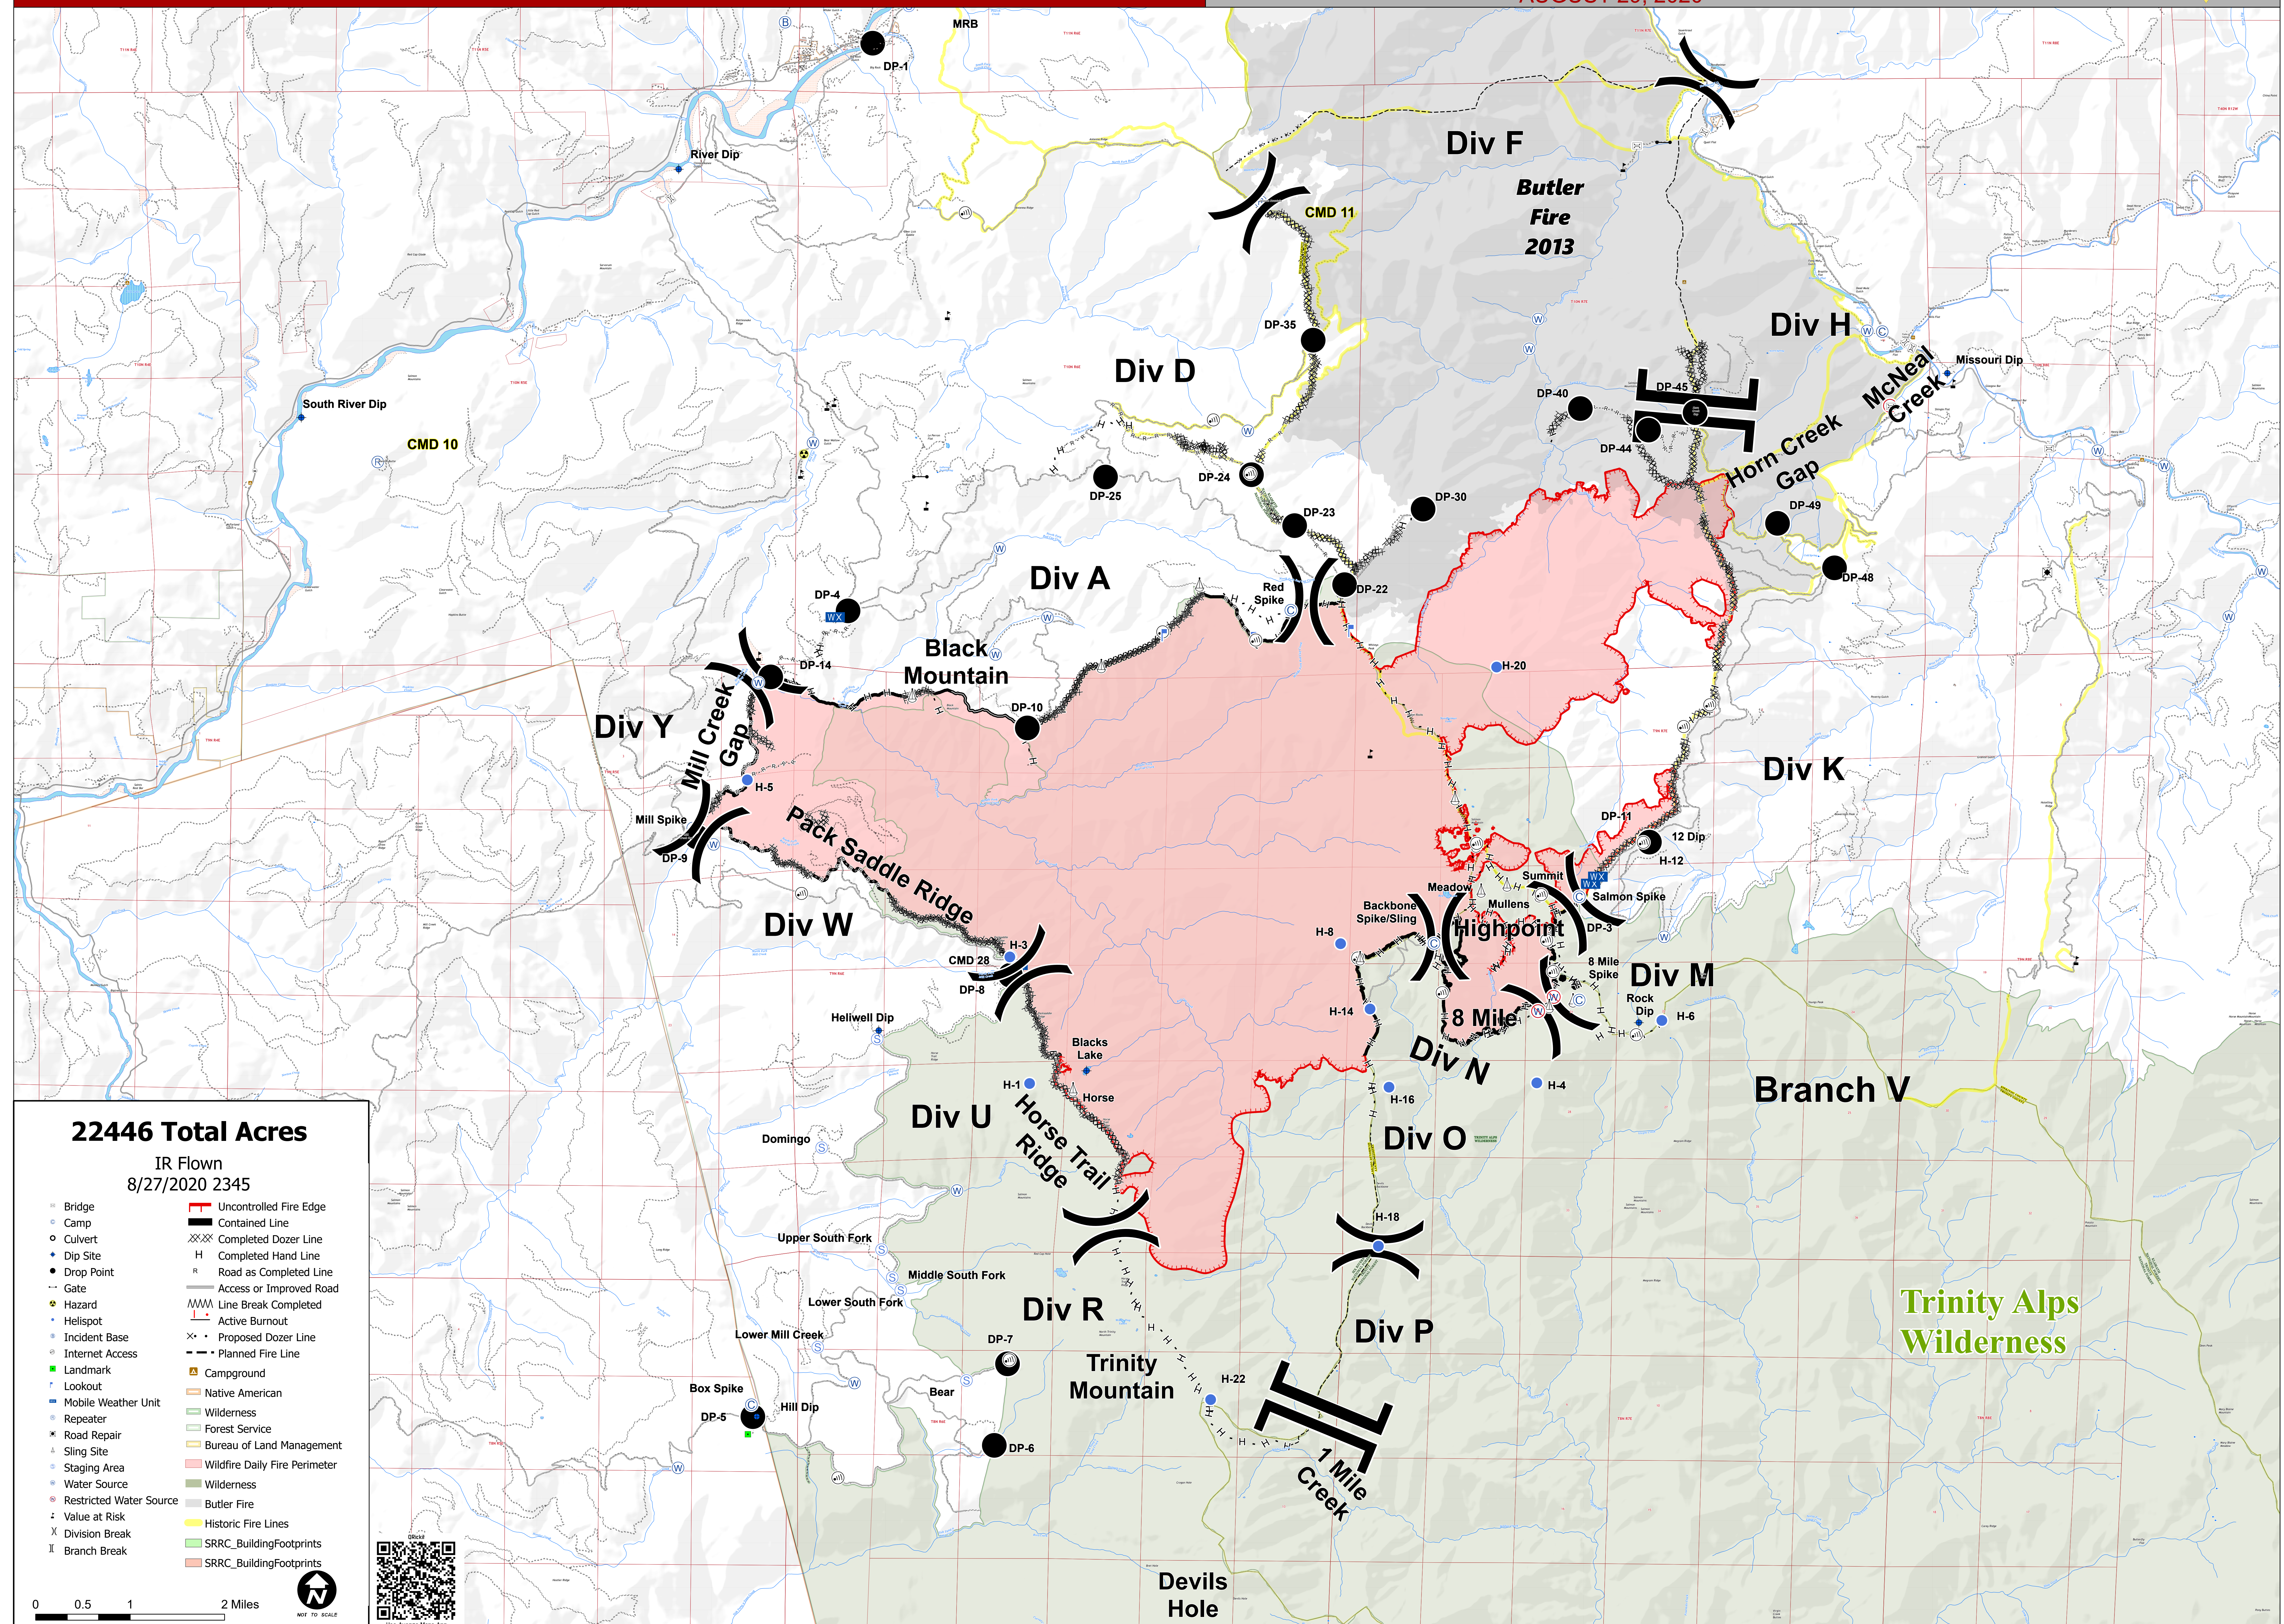

RED SALMON COMPLEX

CA-SRF-000656

AUGUST 29, 2020

22446 Total Acres

IR Flown
8/27/2020 2345

- Bridge
- Camp
- Culvert
- Dip Site
- Drop Point
- Gate
- Hazard
- Helispot
- Incident Base
- Internet Access
- Landmark
- Lookout
- Mobile Weather Unit
- Repeater
- Road Repair
- Sling Site
- Staging Area
- Water Source
- Restricted Water Source
- Value at Risk
- Division Break
- Branch Break
- Uncontrolled Fire Edge
- Contained Line
- Completed Dozer Line
- Completed Hand Line
- Road as Completed Line
- Access or Improved Road
- Line Break Completed
- Active Burnout
- Proposed Dozer Line
- Planned Fire Line
- Campground
- Native American
- Wilderness
- Forest Service
- Bureau of Land Management
- Wildfire Daily Fire Perimeter
- Wilderness
- Butler Fire
- Historic Fire Lines
- SRR_C_BuidlingFootprints
- SRR_C_BuidlingFootprints

0 0.5 1 2 Miles

**Trinity Alps
Wilderness**

Devils
Hole