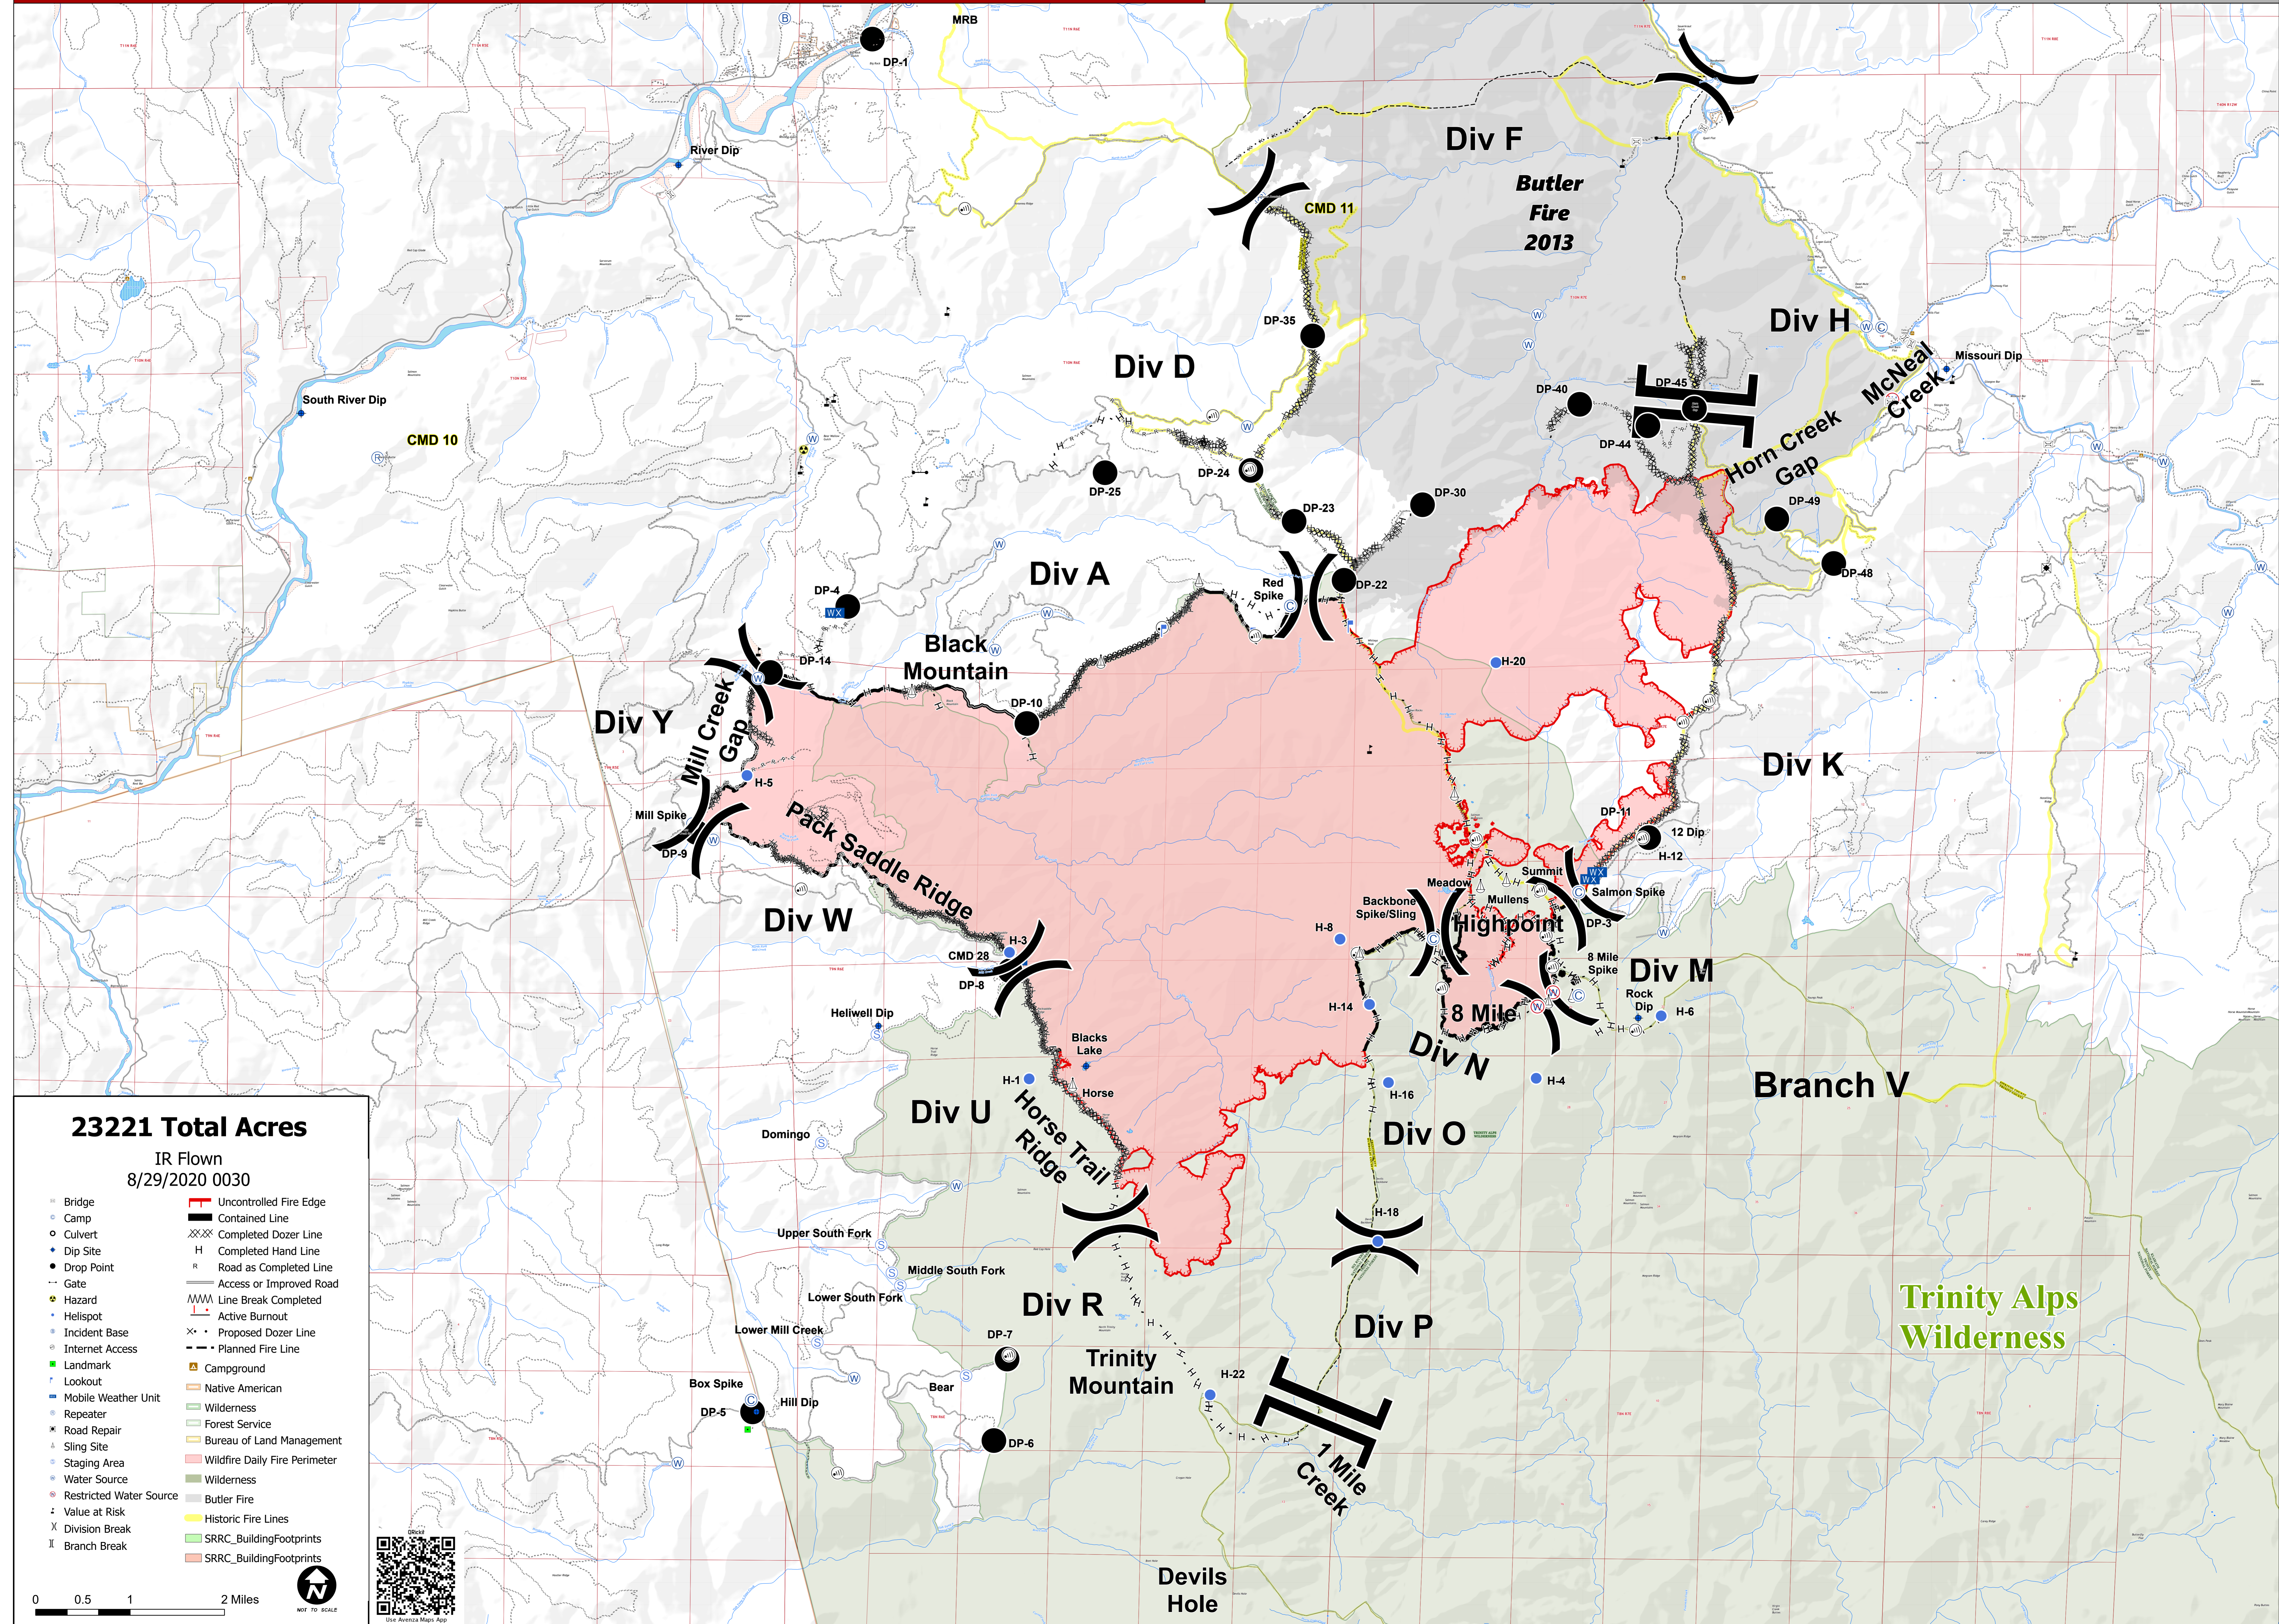

# RED SALMON COMPLEX

# CA-SRF-000656

AUGUST 29, 2020

**23221 Total Acres**

IR Flown  
8/29/2020 0030

- Bridge
- Camp
- Culvert
- Dip Site
- Drop Point
- Gate
- Hazard
- Helispot
- Incident Base
- Internet Access
- Landmark
- Lookout
- Mobile Weather Unit
- Repeater
- Road Repair
- Sling Site
- Staging Area
- Water Source
- Restricted Water Source
- Value at Risk
- Division Break
- Branch Break
- Uncontrolled Fire Edge
- Contained Line
- Completed Dozer Line
- Completed Hand Line
- Road as Completed Line
- Access or Improved Road
- Line Break Completed
- Active Burnout
- Proposed Dozer Line
- Planned Fire Line
- Campground
- Native American
- Wilderness
- Forest Service
- Bureau of Land Management
- Wildfire Daily Fire Perimeter
- Wilderness
- Butler Fire
- Historic Fire Lines
- SRRC\_BuildingFootprints
- SRRC\_BuildingFootprints

0 0.5 1 2 Miles

**Trinity Alps  
Wilderness**

Devils  
Hole