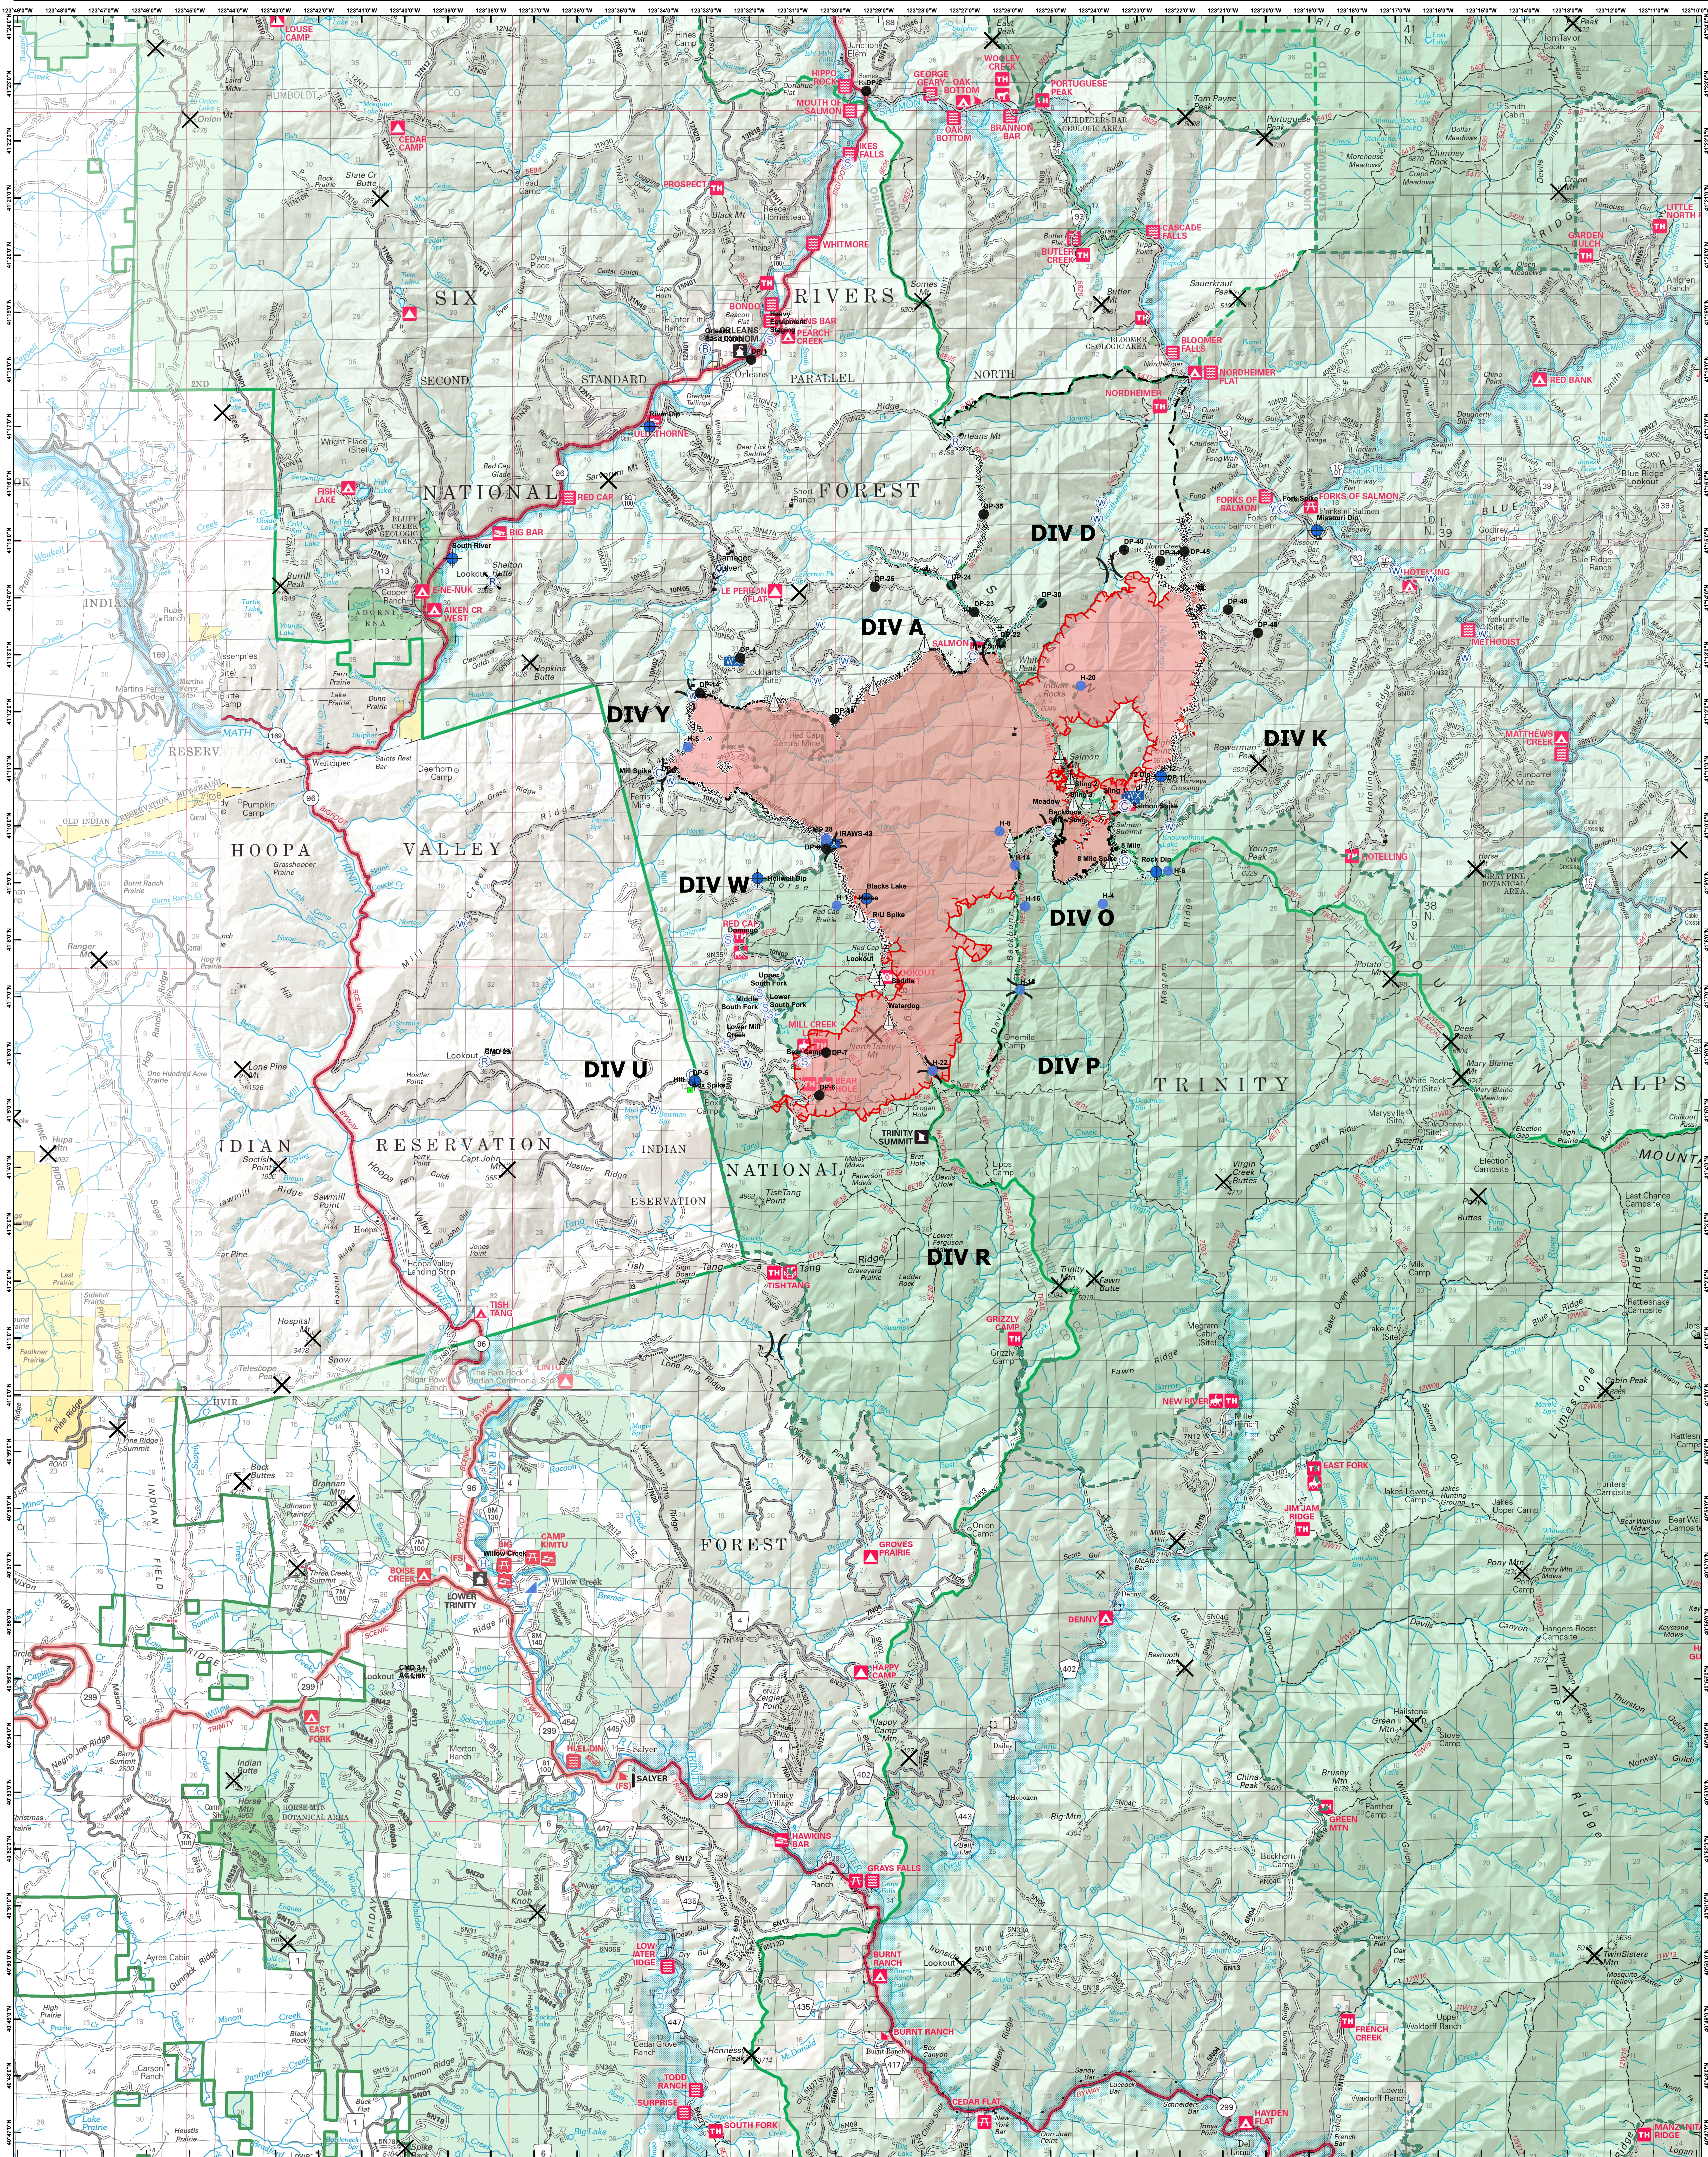

Area Map RED SALMON COMPLEX CA-SRF-000656 09/01/2020

28,195 Est. Acres
Acres from IR
09/01/2020 1436

Datum: NAD 1983

- Label_Point (Service)
- Sling Site
- Camp
- Culvert
- Dip Site
- Drop Point
- Helibase
- Helispot
- Incident Base
- Incident Command Post
- Landmark
- Mobile Weather Unit
- Repeater
- Spot Fire
- Staging Area
- Water Source
- Value at Risk
- Division Break
- Summits
- Wilderness