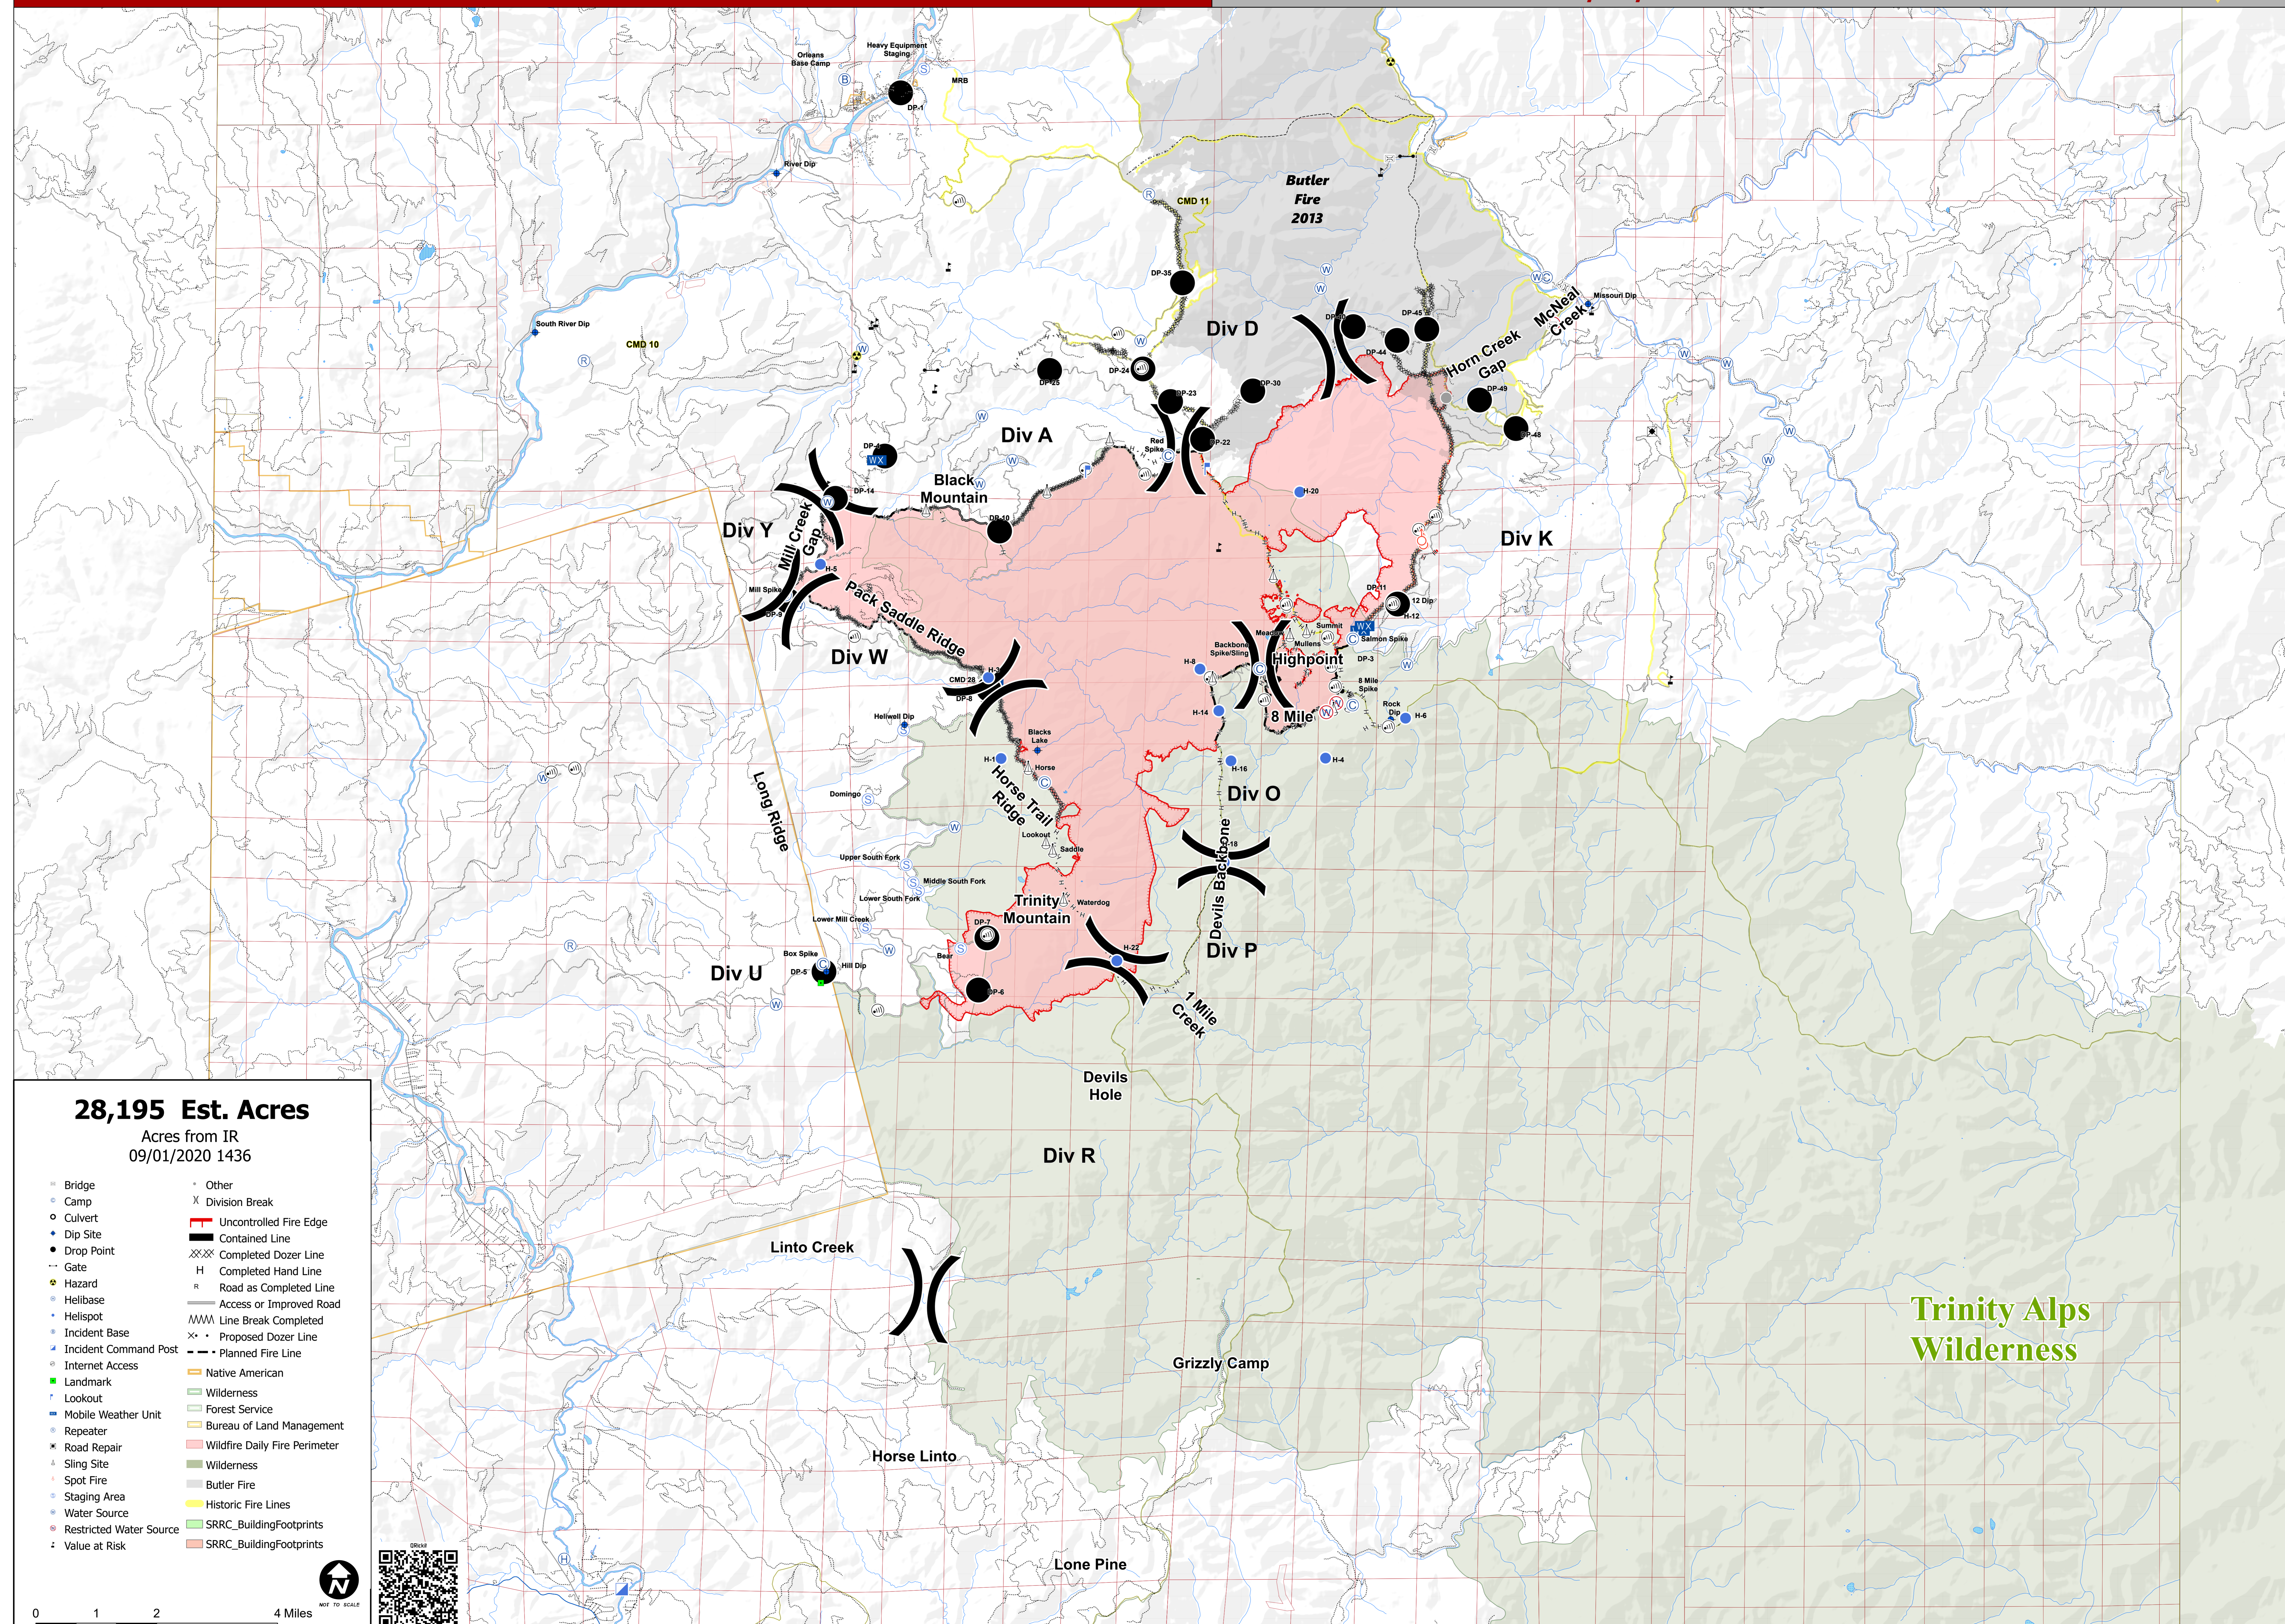

RED SALMON COMPLEX

CA-SRF-000656

09/02/2020

28,195 Est. Acres

Acres from IR
09/01/2020 1436

- Bridge
- Camp
- Culvert
- Dip Site
- Drop Point
- Gate
- Hazard
- Helibase
- Helispot
- Incident Base
- Incident Command Post
- Internet Access
- Landmark
- Lookout
- Mobile Weather Unit
- Repeater
- Road Repair
- Sling Site
- Spot Fire
- Staging Area
- Water Source
- Restricted Water Source
- Value at Risk
- Other
- X Division Break
- Uncontrolled Fire Edge
- Contained Line
- Completed Dozer Line
- H Completed Hand Line
- R Road as Completed Line
- Access or Improved Road
- Line Break Completed
- Proposed Dozer Line
- Planned Fire Line
- Native American
- Wilderness
- Forest Service
- Bureau of Land Management
- Wildfire Daily Fire Perimeter
- Wilderness
- Butler Fire
- Historic Fire Lines
- SRRRC_BuildingFootprints
- SRRRC_BuildingFootprints

0 1 2 4 Miles

**Trinity Alps
Wilderness**