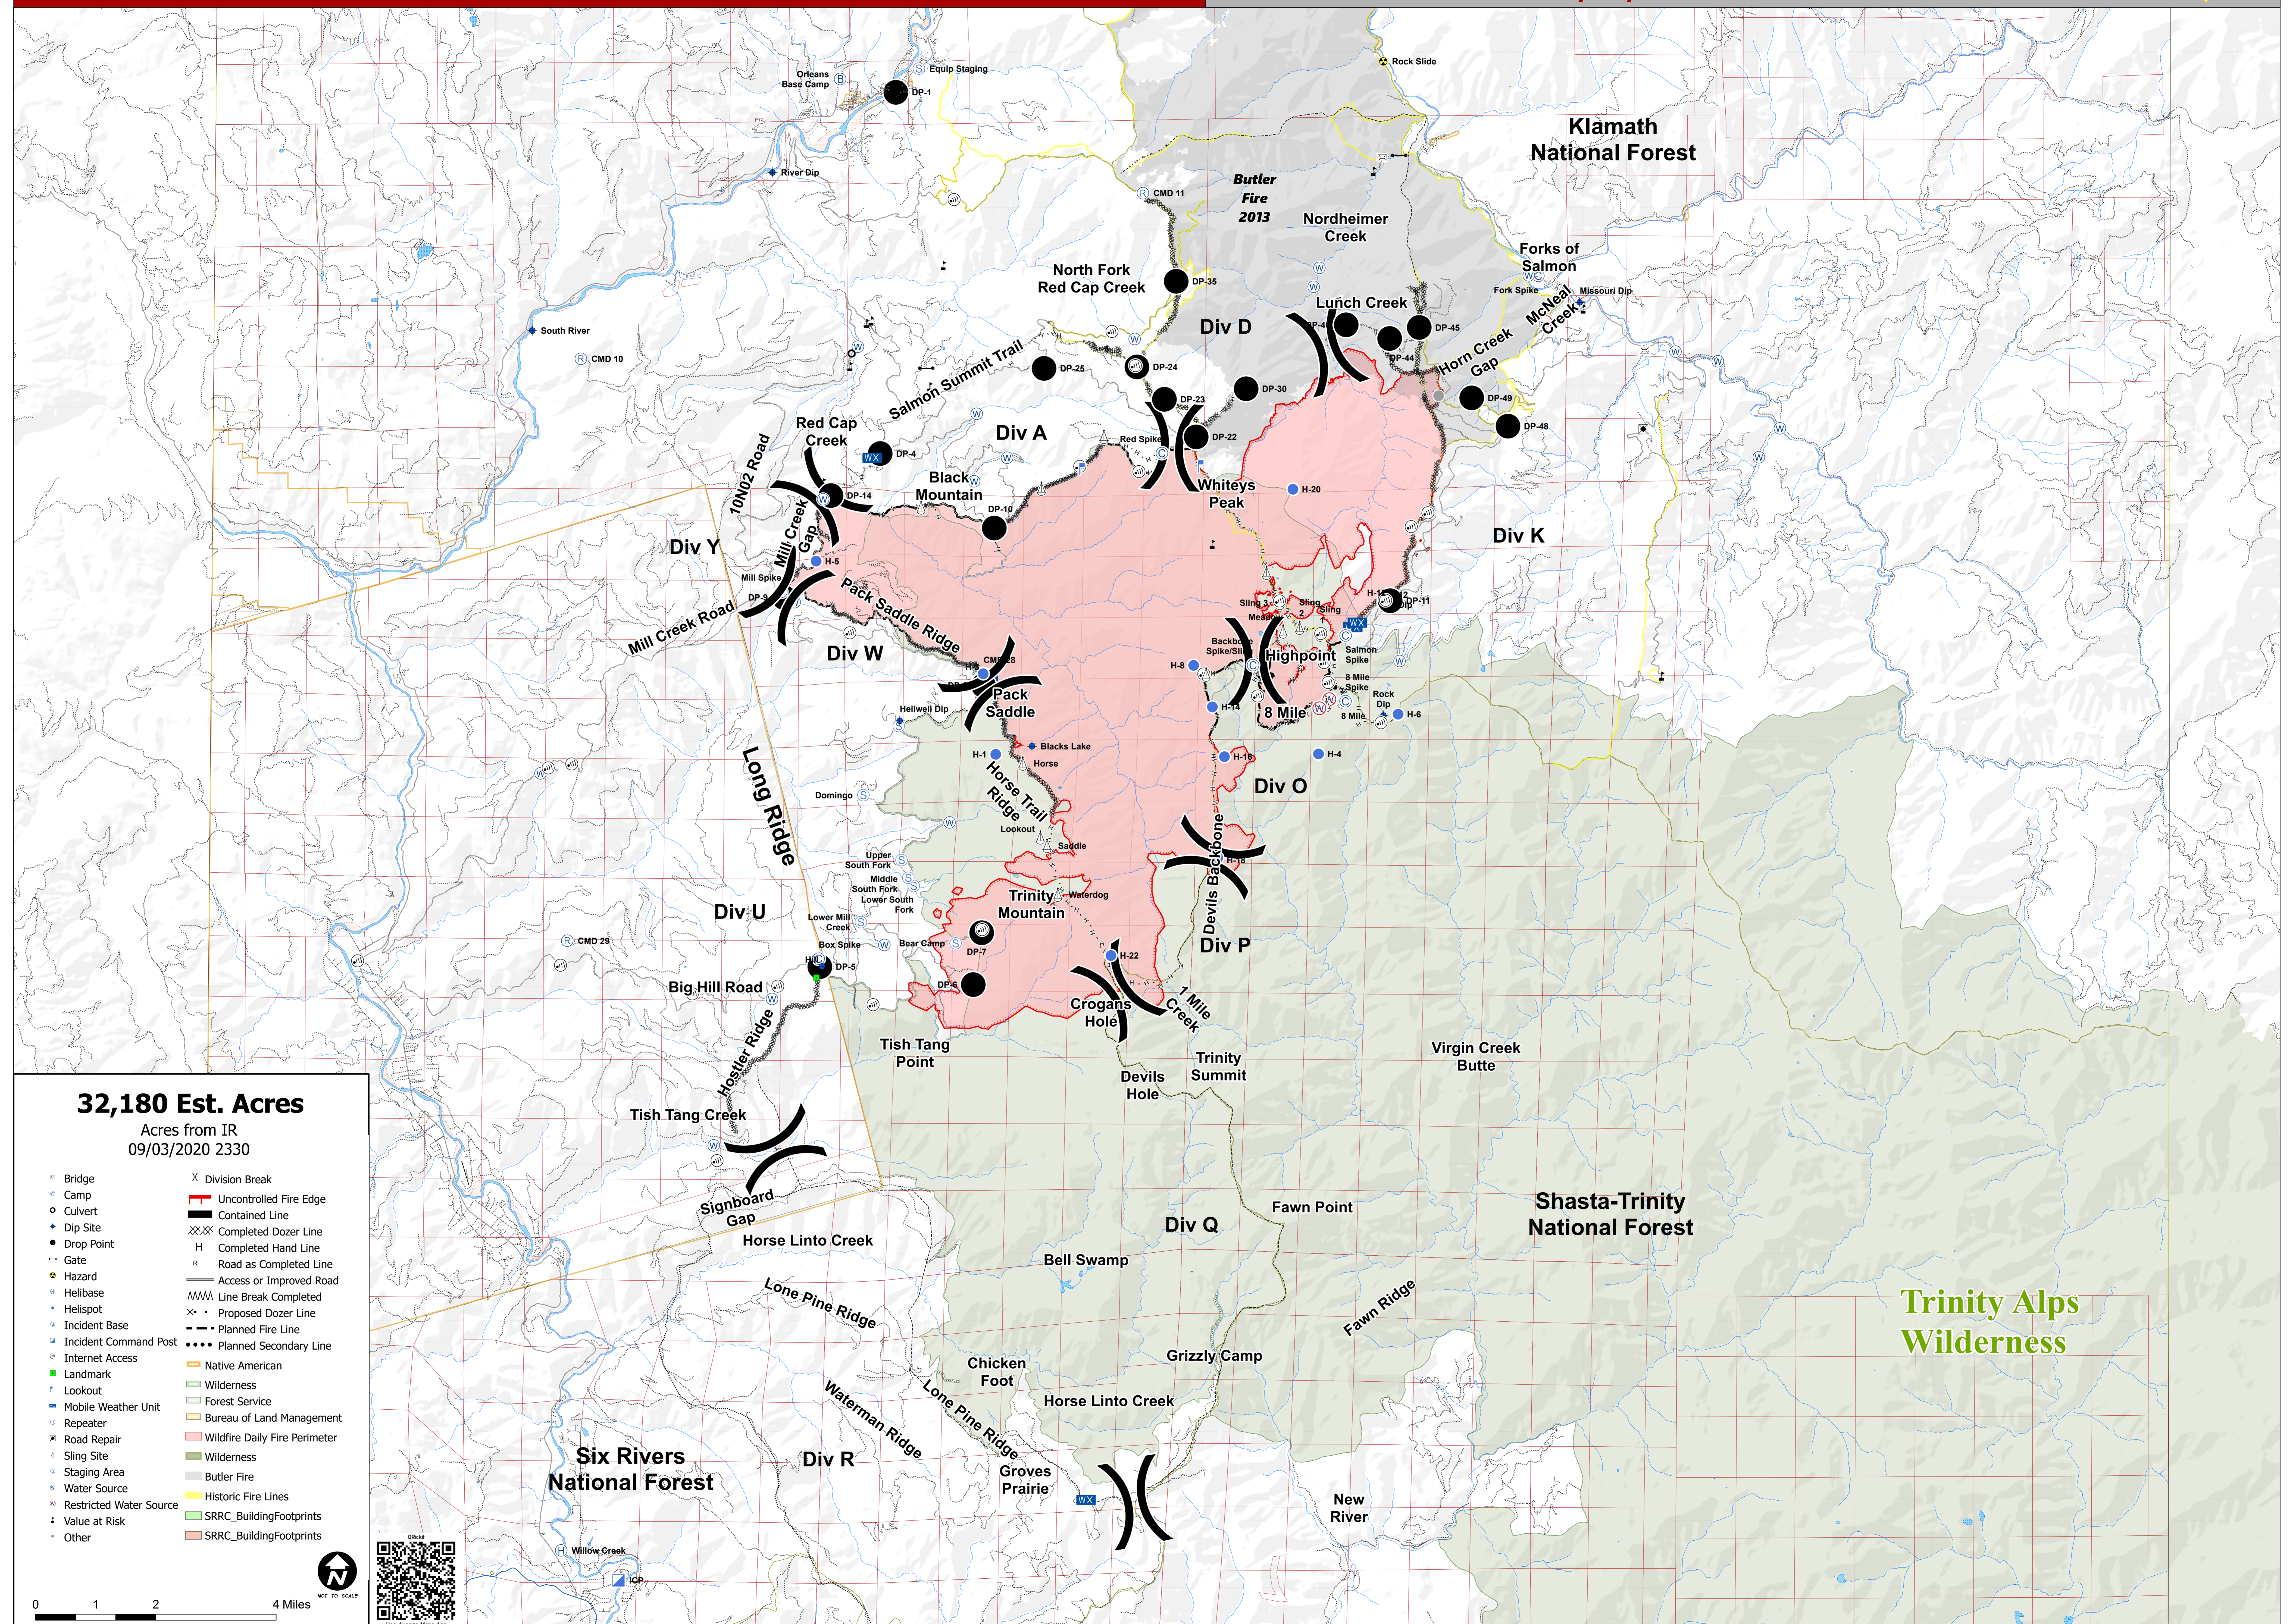

RED SALMON COMPLEX

CA-SRF-000656

09/04/2020

32,180 Est. Acres
Acres from IR
09/03/2020 2330

- Bridge
 - Camp
 - Culvert
 - Dip Site
 - Drop Point
 - Gate
 - Hazard
 - Helibase
 - Helispot
 - Incident Base
 - Incident Command Post
 - Internet Access
 - Landmark
 - Lookout
 - Mobile Weather Unit
 - Repeater
 - Road Repair
 - Sling Site
 - Staging Area
 - Water Source
 - Restricted Water Source
 - Value at Risk
 - Other
- X Division Break
 - Uncontrolled Fire Edge
 - Contained Line
 - XXX Completed Dozer Line
 - H Completed Hand Line
 - R Road as Completed Line
 - Access or Improved Road
 - MMM Line Break Completed
 - · · Proposed Dozer Line
 - Planned Fire Line
 - · · Planned Secondary Line
 - Native American
 - Wilderness
 - Forest Service
 - Bureau of Land Management
 - Wildfire Daily Fire Perimeter
 - Wilderness
 - Butler Fire
 - Historic Fire Lines
 - SRRR_BuildingFootprints
 - SRRR_BuildingFootprints
 - Other

0 1 2 4 Miles