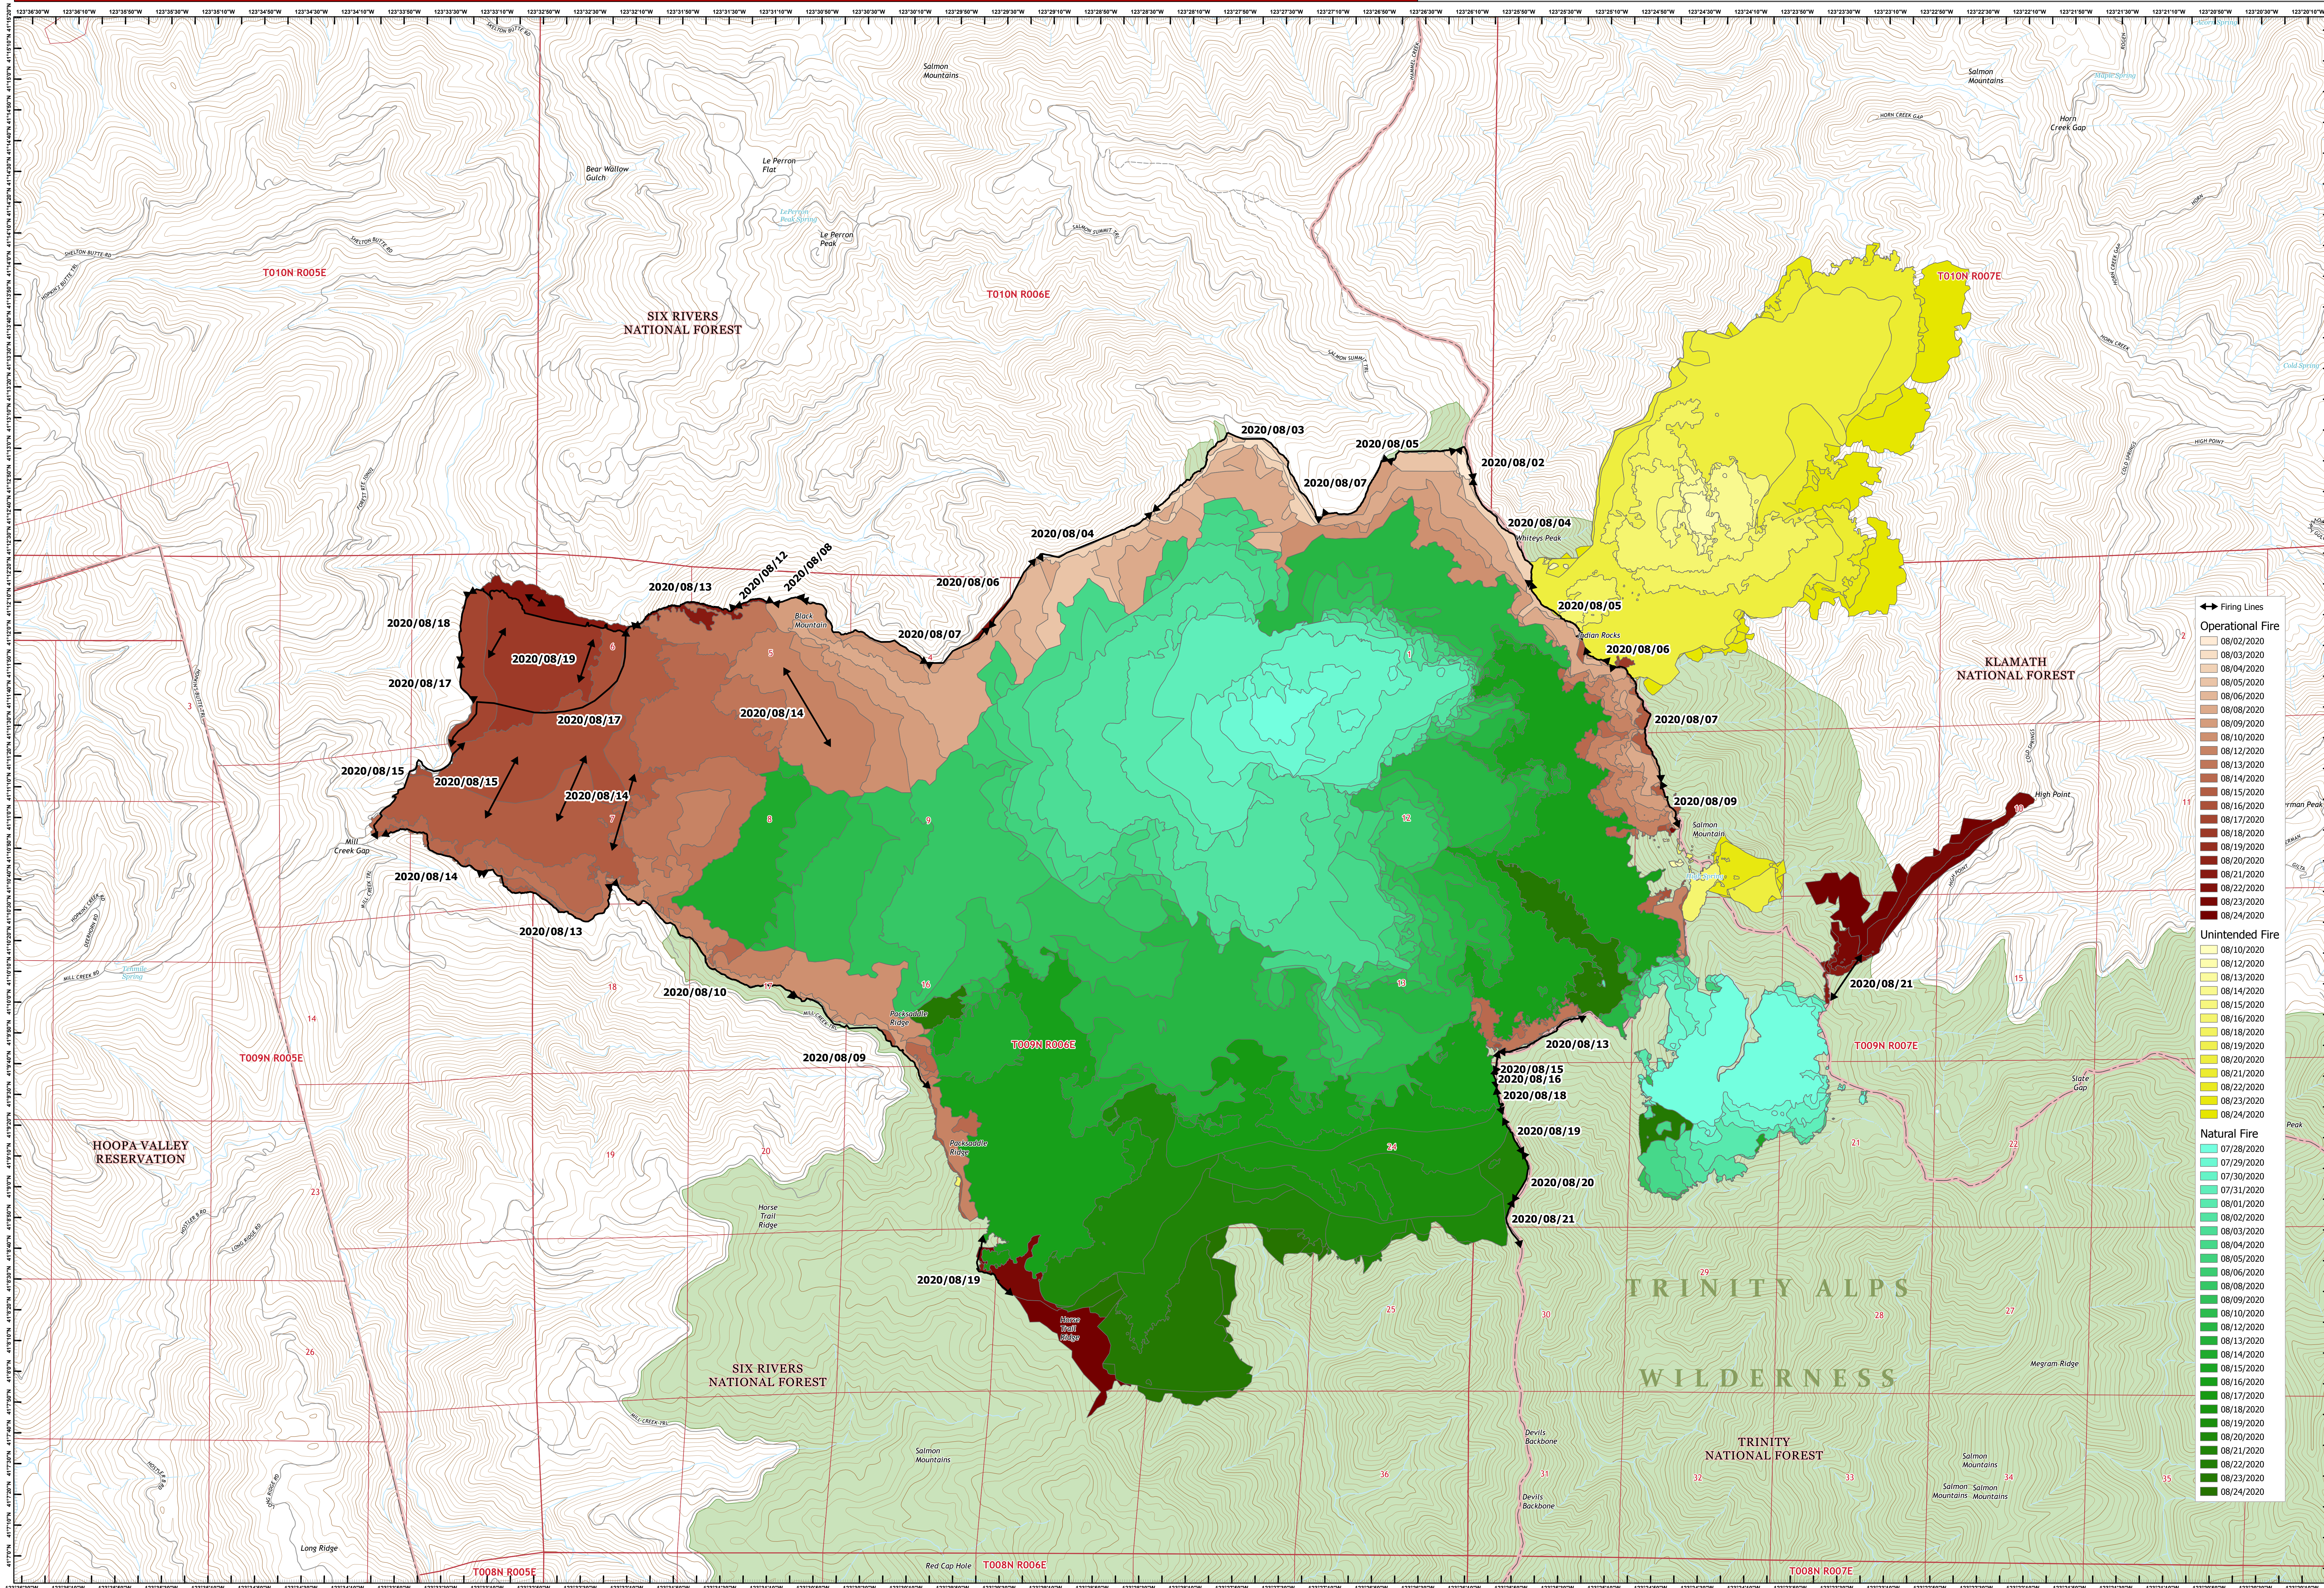

FIRING OPS PROGRESSION MAP

RED SALMON COMPLEX CA-SRF-000656

Firing Ops Progression Map RED SALMON COMPLEX CA-SRF-000656 2020-08-26

Category	Date
Operational Fire	08/02/2020
	08/03/2020
	08/04/2020
	08/05/2020
	08/06/2020
	08/08/2020
	08/10/2020
	08/12/2020
	08/13/2020
	08/14/2020
	08/15/2020
	08/17/2020
	08/18/2020
	08/20/2020
Unintended Fire	08/10/2020
	08/12/2020
	08/13/2020
	08/14/2020
	08/15/2020
	08/16/2020
	08/19/2020
	08/21/2020
Natural Fire	07/28/2020
	07/29/2020
	07/30/2020
	07/31/2020
	08/01/2020
	08/02/2020
	08/03/2020
	08/04/2020
	08/05/2020
	08/06/2020
	08/08/2020
	08/09/2020
	08/10/2020
	08/12/2020
	08/13/2020
	08/14/2020
08/15/2020	
08/16/2020	
08/17/2020	
08/18/2020	
08/20/2020	
08/21/2020	
08/22/2020	
08/23/2020	
08/24/2020	

Datum: NAD 1983