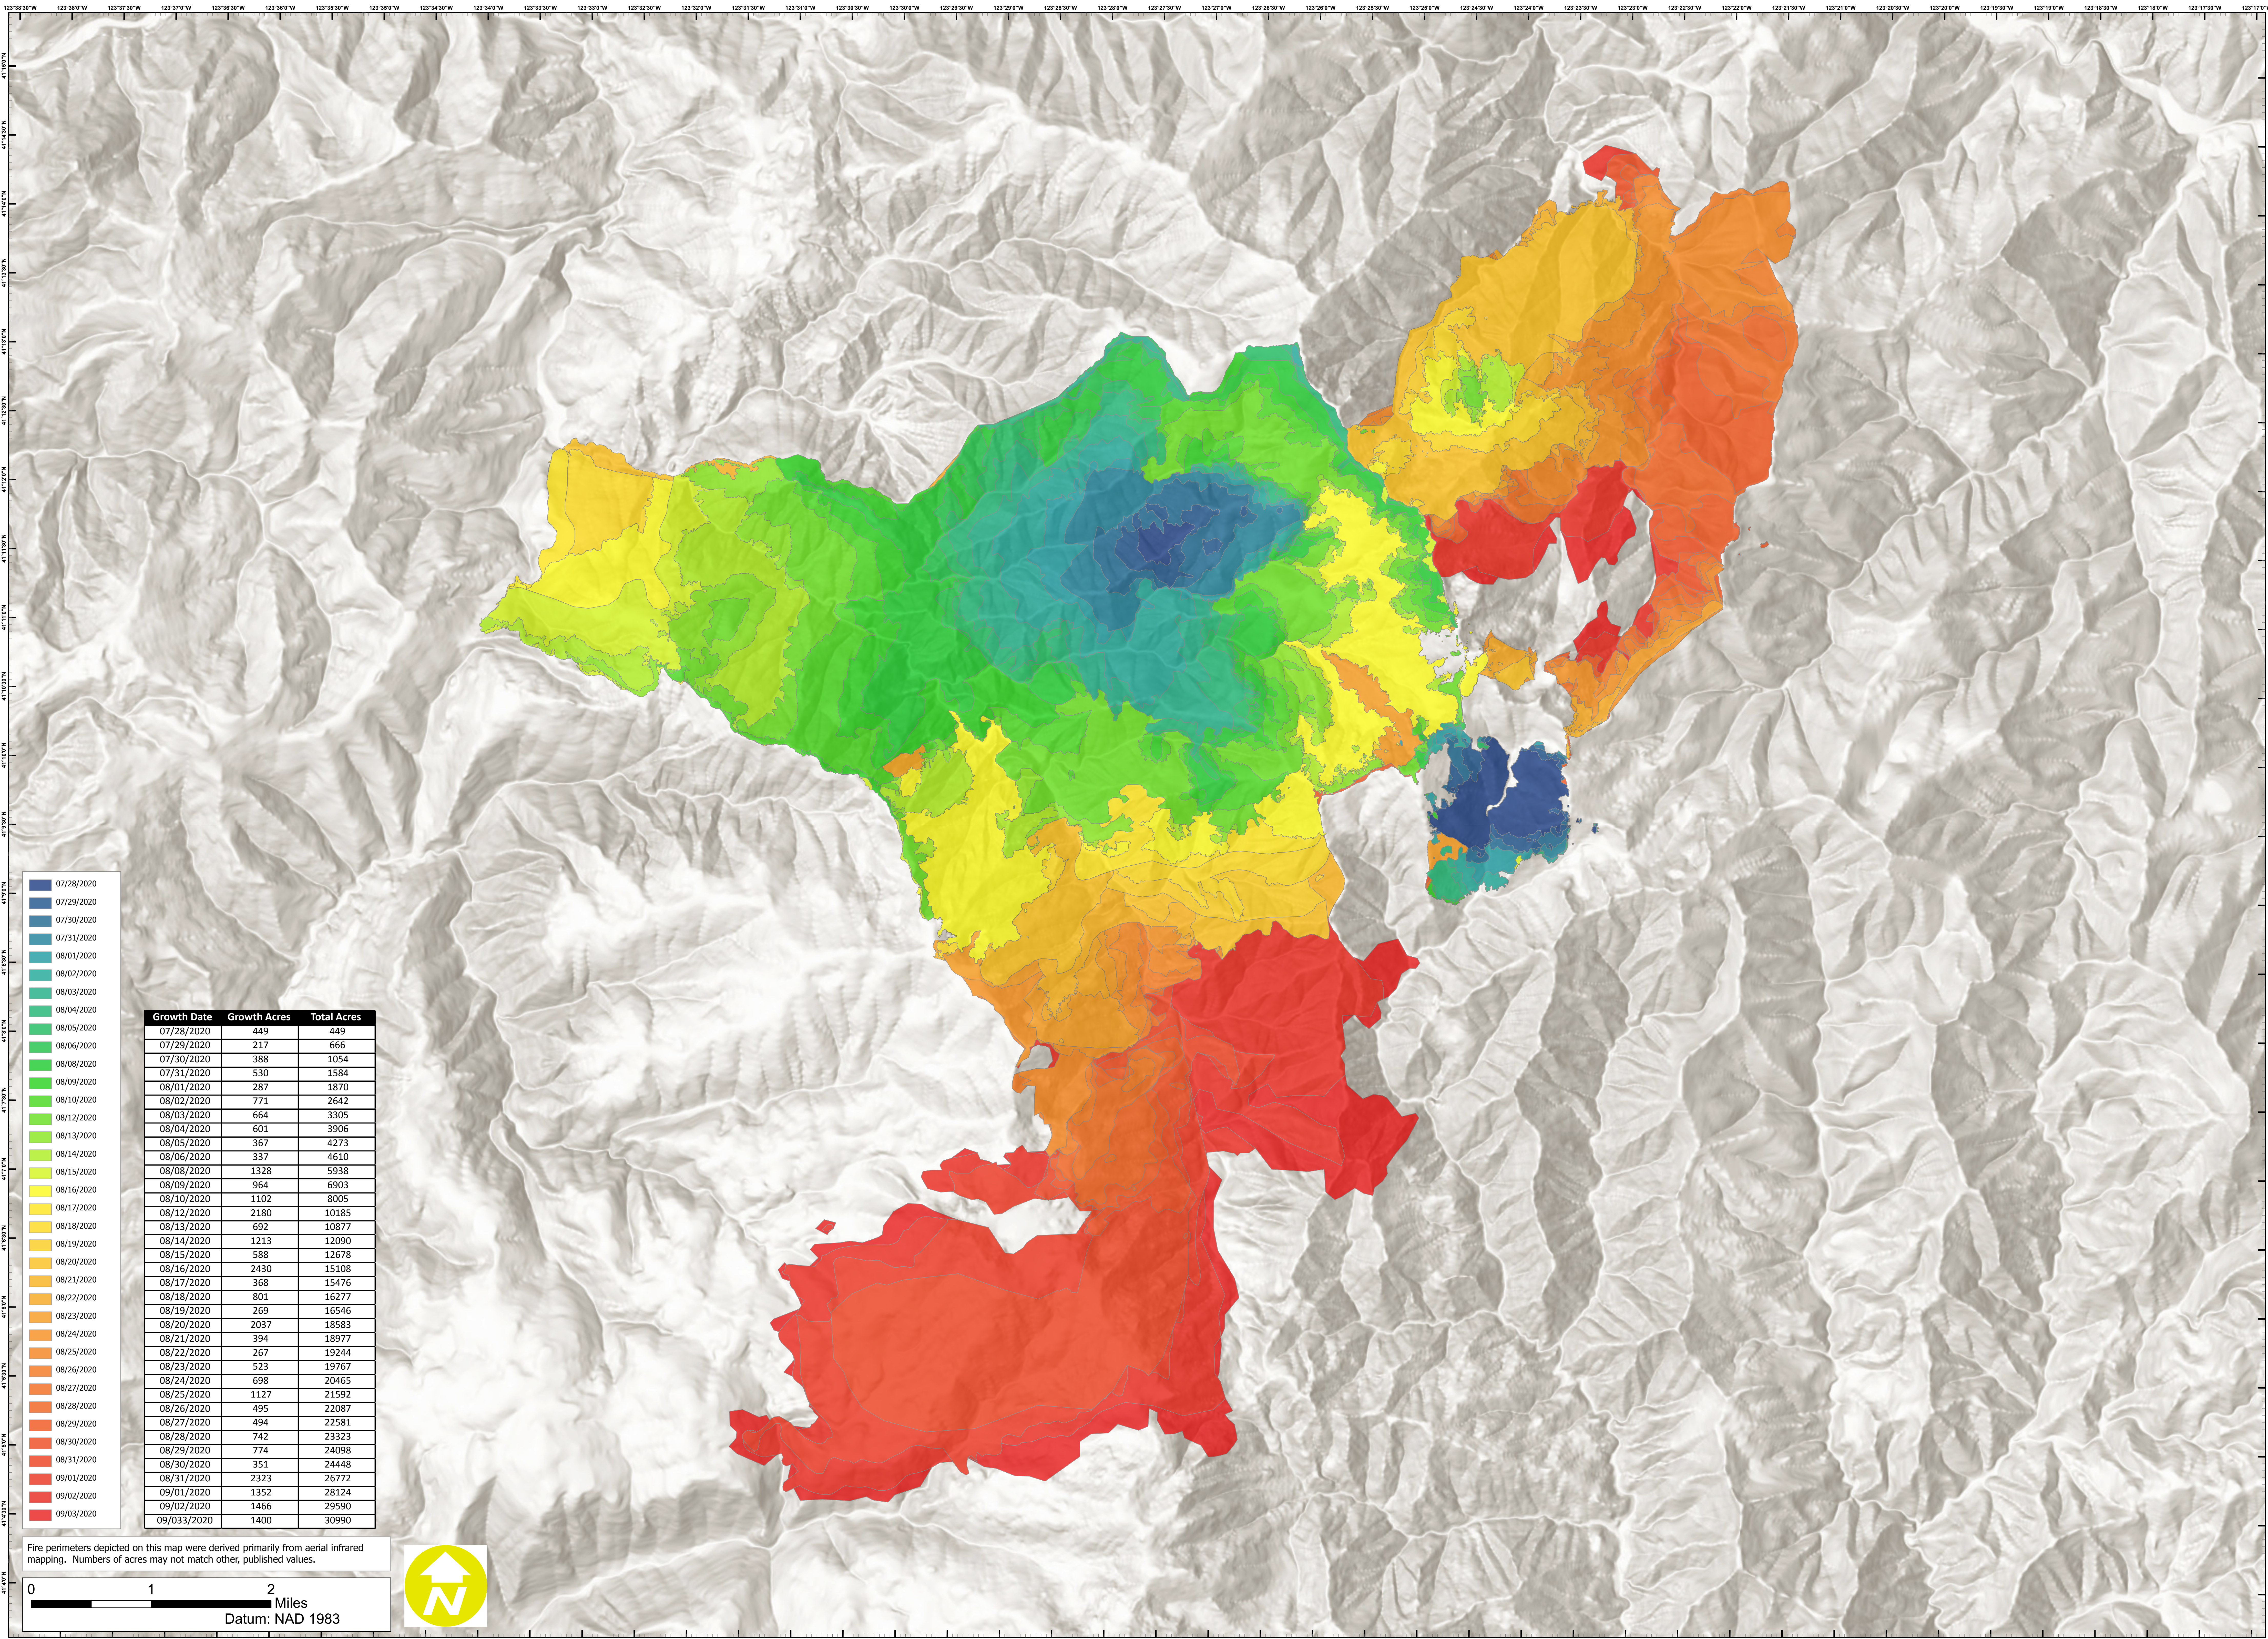

PROGRESSION - RED SALMON COMPLEX CA-SRF-000656 2020-09-04

- 07/28/2020
- 07/29/2020
- 07/30/2020
- 07/31/2020
- 08/01/2020
- 08/02/2020
- 08/03/2020
- 08/04/2020
- 08/05/2020
- 08/06/2020
- 08/08/2020
- 08/09/2020
- 08/10/2020
- 08/12/2020
- 08/13/2020
- 08/14/2020
- 08/15/2020
- 08/16/2020
- 08/17/2020
- 08/18/2020
- 08/19/2020
- 08/20/2020
- 08/21/2020
- 08/22/2020
- 08/23/2020
- 08/24/2020
- 08/25/2020
- 08/26/2020
- 08/27/2020
- 08/28/2020
- 08/29/2020
- 08/30/2020
- 08/31/2020
- 09/01/2020
- 09/02/2020
- 09/03/2020

Growth Date	Growth Acres	Total Acres
07/28/2020	449	449
07/29/2020	217	666
07/30/2020	388	1054
07/31/2020	530	1584
08/01/2020	287	1870
08/02/2020	771	2642
08/03/2020	664	3305
08/04/2020	601	3906
08/05/2020	367	4273
08/06/2020	337	4610
08/08/2020	1328	5938
08/09/2020	964	6903
08/10/2020	1102	8005
08/12/2020	2180	10185
08/13/2020	692	10877
08/14/2020	1213	12090
08/15/2020	588	12678
08/16/2020	2430	15108
08/17/2020	368	15476
08/18/2020	801	16277
08/19/2020	269	16546
08/20/2020	2037	18583
08/21/2020	394	18977
08/22/2020	267	19244
08/23/2020	523	19767
08/24/2020	698	20465
08/25/2020	1127	21592
08/26/2020	495	22087
08/27/2020	494	22581
08/28/2020	742	23323
08/29/2020	774	24098
08/30/2020	351	24448
08/31/2020	2323	26772
09/01/2020	1352	28124
09/02/2020	1466	29590
09/03/2020	1400	30990

Fire perimeters depicted on this map were derived primarily from aerial infrared mapping. Numbers of acres may not match other, published values.

0 1 2 Miles
Datum: NAD 1983