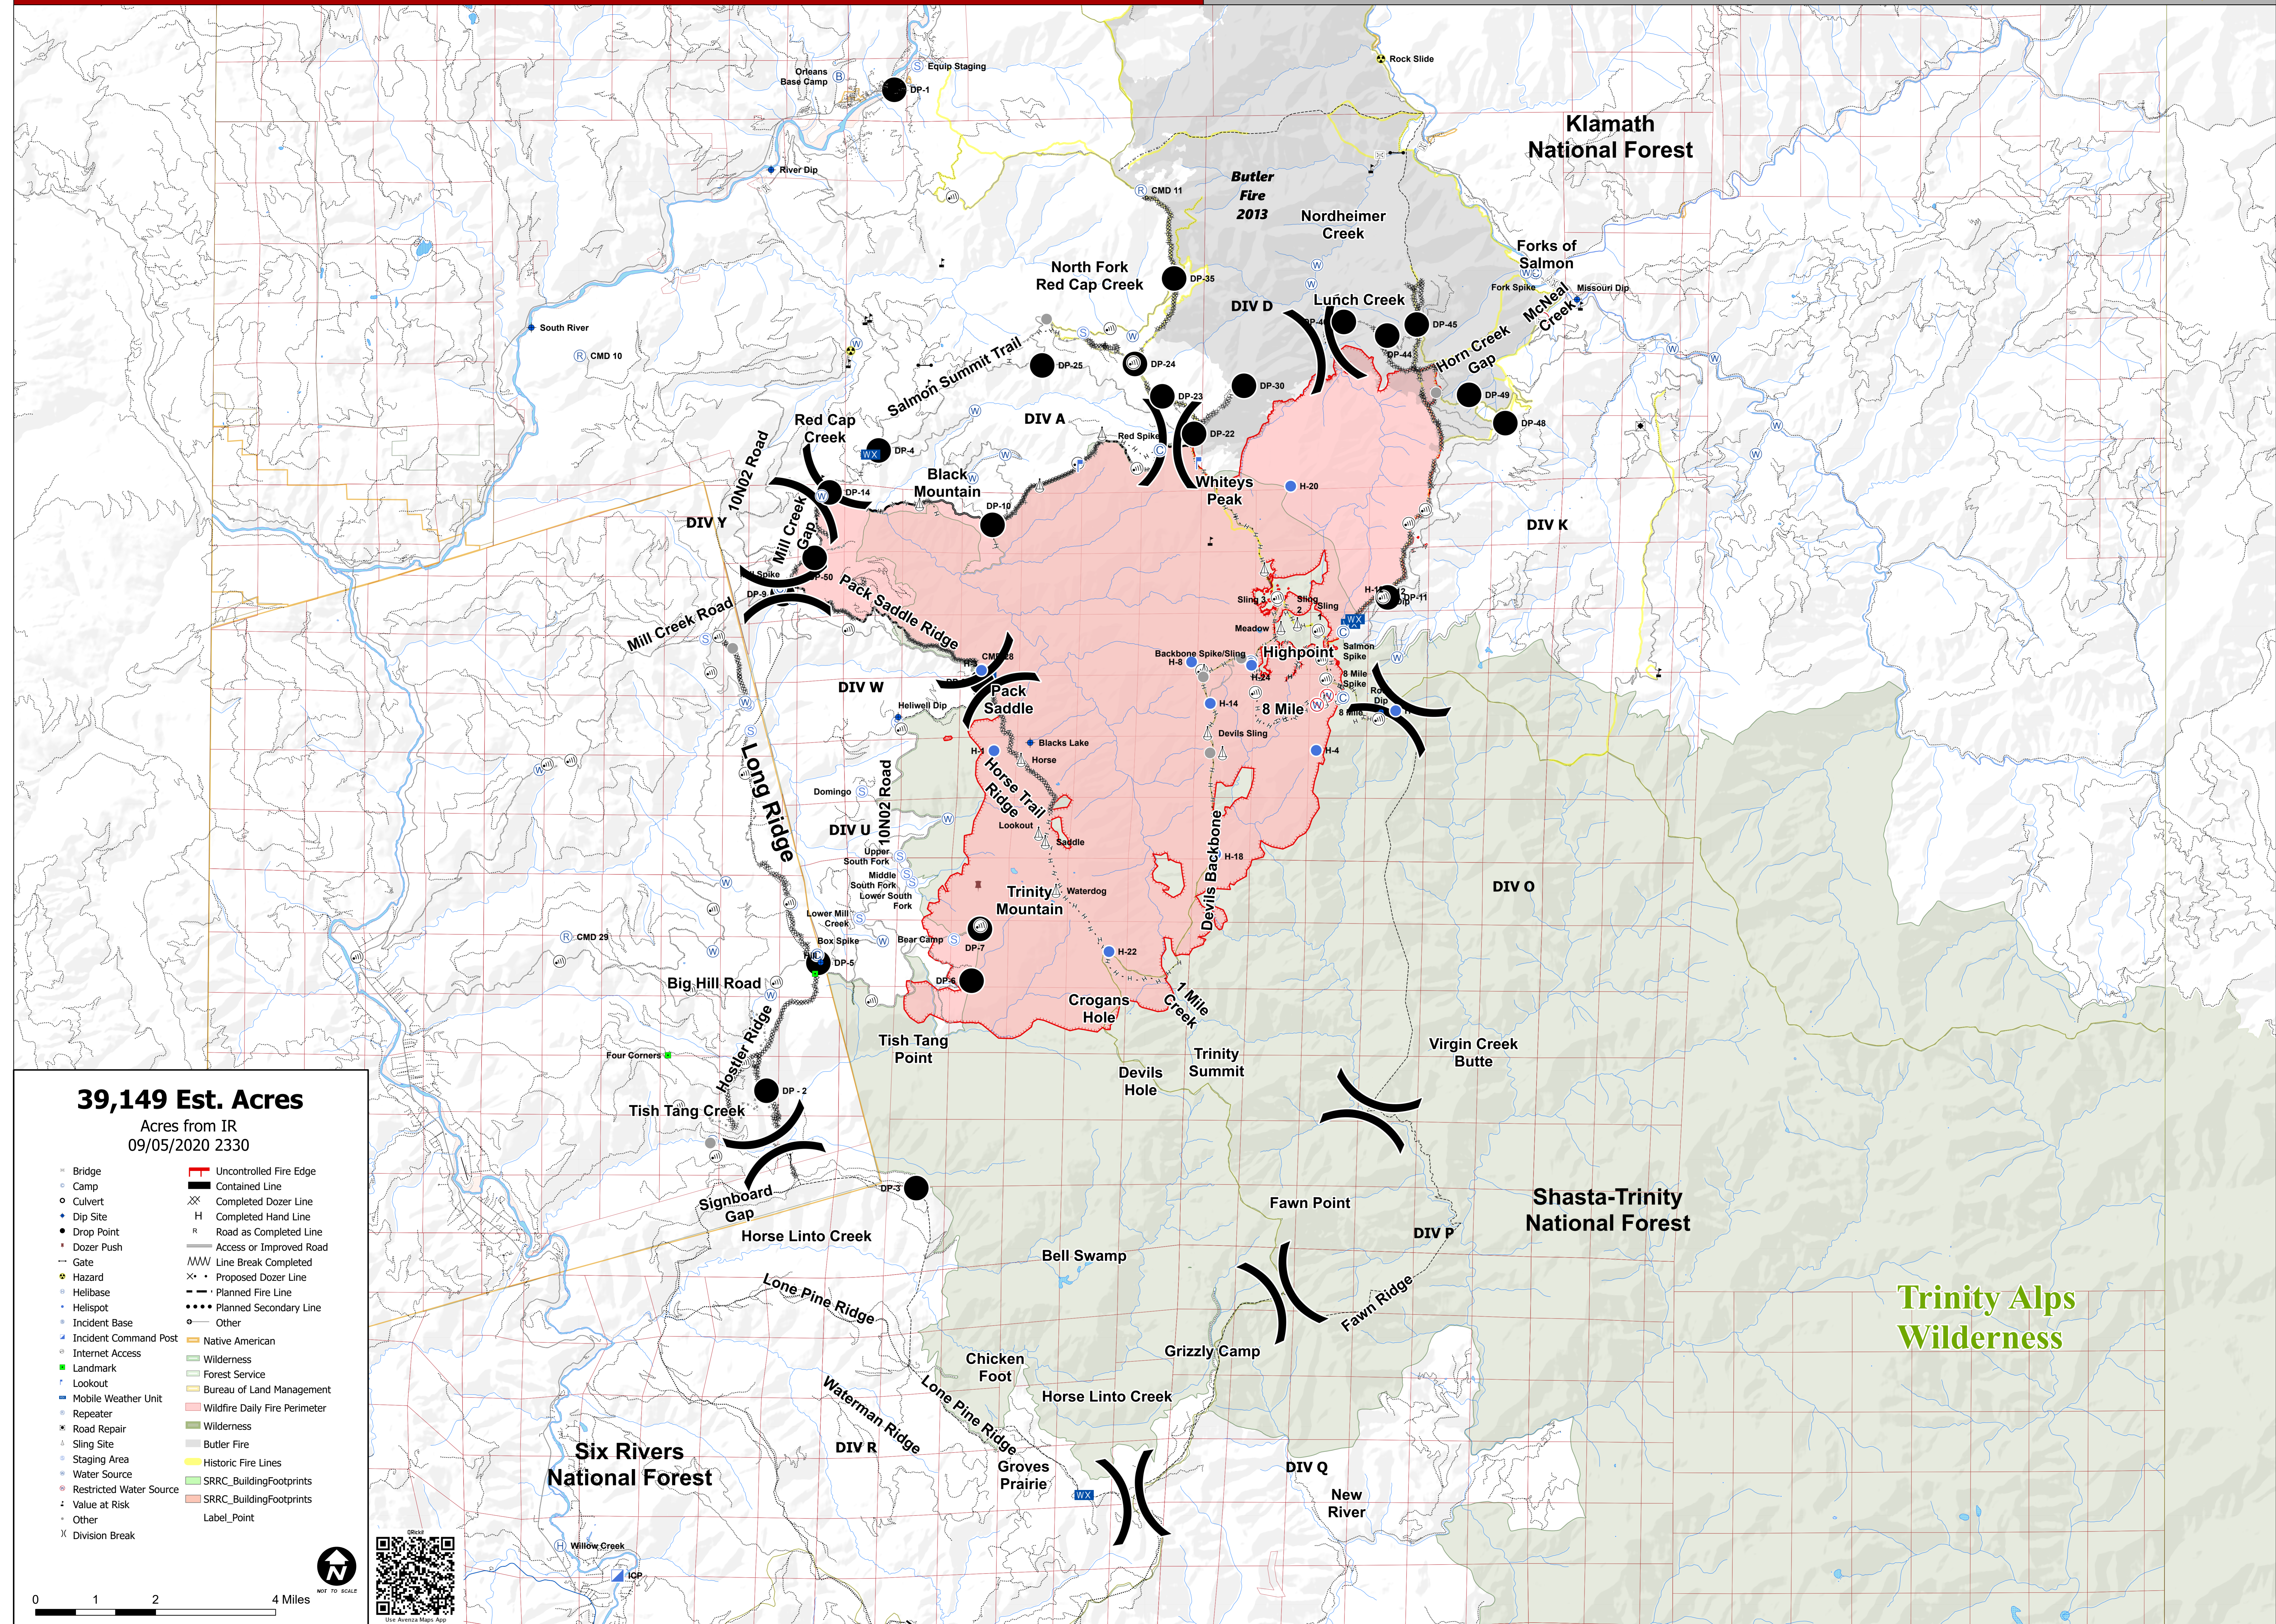

# RED SALMON COMPLEX

# CA-SRF-000656

09/07/2020

### 39,149 Est. Acres

Acres from IR  
09/05/2020 2330

- Bridge
- Camp
- Culvert
- Dip Site
- Drop Point
- Dozer Push
- Gate
- Hazard
- Helibase
- Helispot
- Incident Base
- Incident Command Post
- Internet Access
- Landmark
- Lookout
- Mobile Weather Unit
- Repeater
- Road Repair
- Sling Site
- Staging Area
- Water Source
- Restricted Water Source
- Value at Risk
- Other
- Division Break
- Uncontrolled Fire Edge
- Contained Line
- Completed Dozer Line
- Completed Hand Line
- Road as Completed Line
- Access or Improved Road
- Line Break Completed
- Proposed Dozer Line
- Planned Fire Line
- Planned Secondary Line
- Other
- Native American
- Wilderness
- Forest Service
- Bureau of Land Management
- Wildfire Daily Fire Perimeter
- Wilderness
- Butler Fire
- Historic Fire Lines
- SRRC\_BuildingFootprints
- SRRC\_BuildingFootprints
- Label\_Point

0 1 2 4 Miles