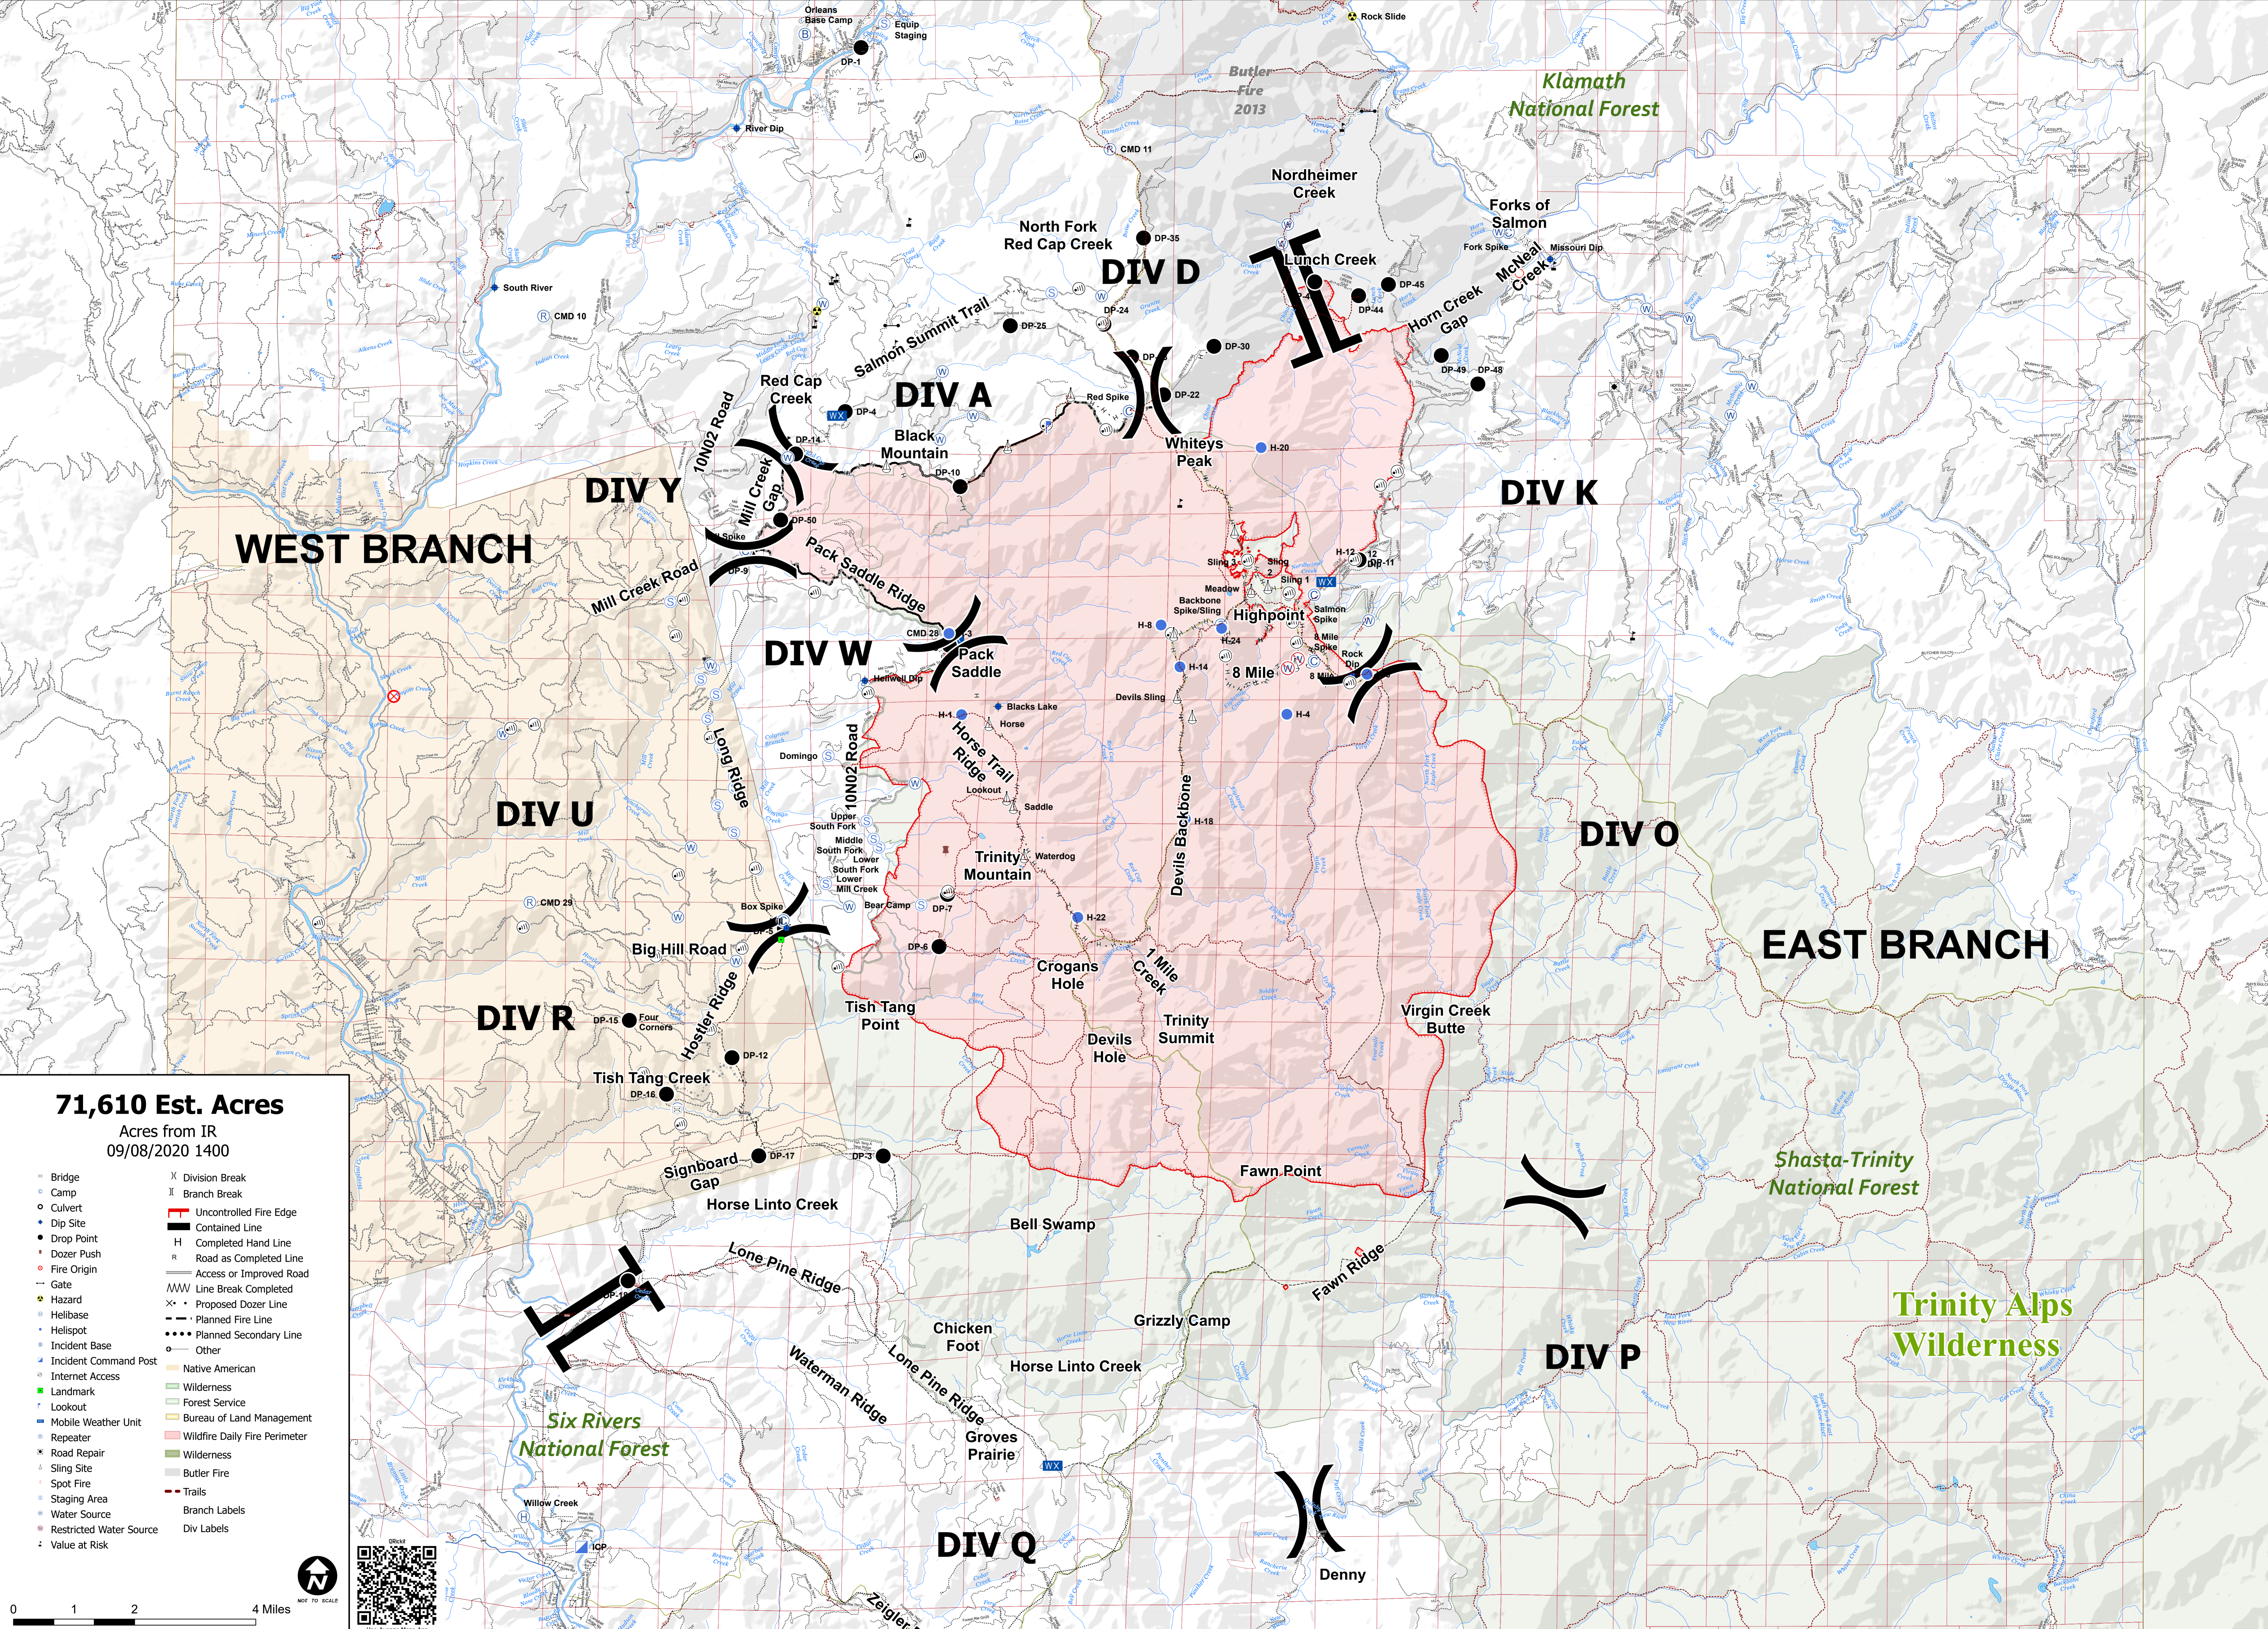

# RED SALMON COMPLEX

# CA-SRF-000656

09/09/2020

**71,610 Est. Acres**

Acres from IR  
09/08/2020 1400

- Bridge
- Camp
- Culvert
- Dip Site
- Drop Point
- Dozer Push
- Fire Origin
- Gate
- Hazard
- Helibase
- Helispot
- Incident Base
- Incident Command Post
- Internet Access
- Landmark
- Lookout
- Mobile Weather Unit
- Repeater
- Road Repair
- Sling Site
- Spot Fire
- Staging Area
- Water Source
- Restricted Water Source
- Value at Risk
- ✕ Division Break
- ⌘ Branch Break
- Uncontrolled Fire Edge
- Contained Line
- H Completed Hand Line
- r Road as Completed Line
- Access or Improved Road
- M/W Line Break Completed
- ✕ Proposed Dozer Line
- Planned Fire Line
- Planned Secondary Line
- Other
- Native American
- Wilderness
- Forest Service
- Bureau of Land Management
- Wildfire Daily Fire Perimeter
- Wilderness
- Butler Fire
- Trails
- Branch Labels
- Div Labels

0 1 2 4 Miles