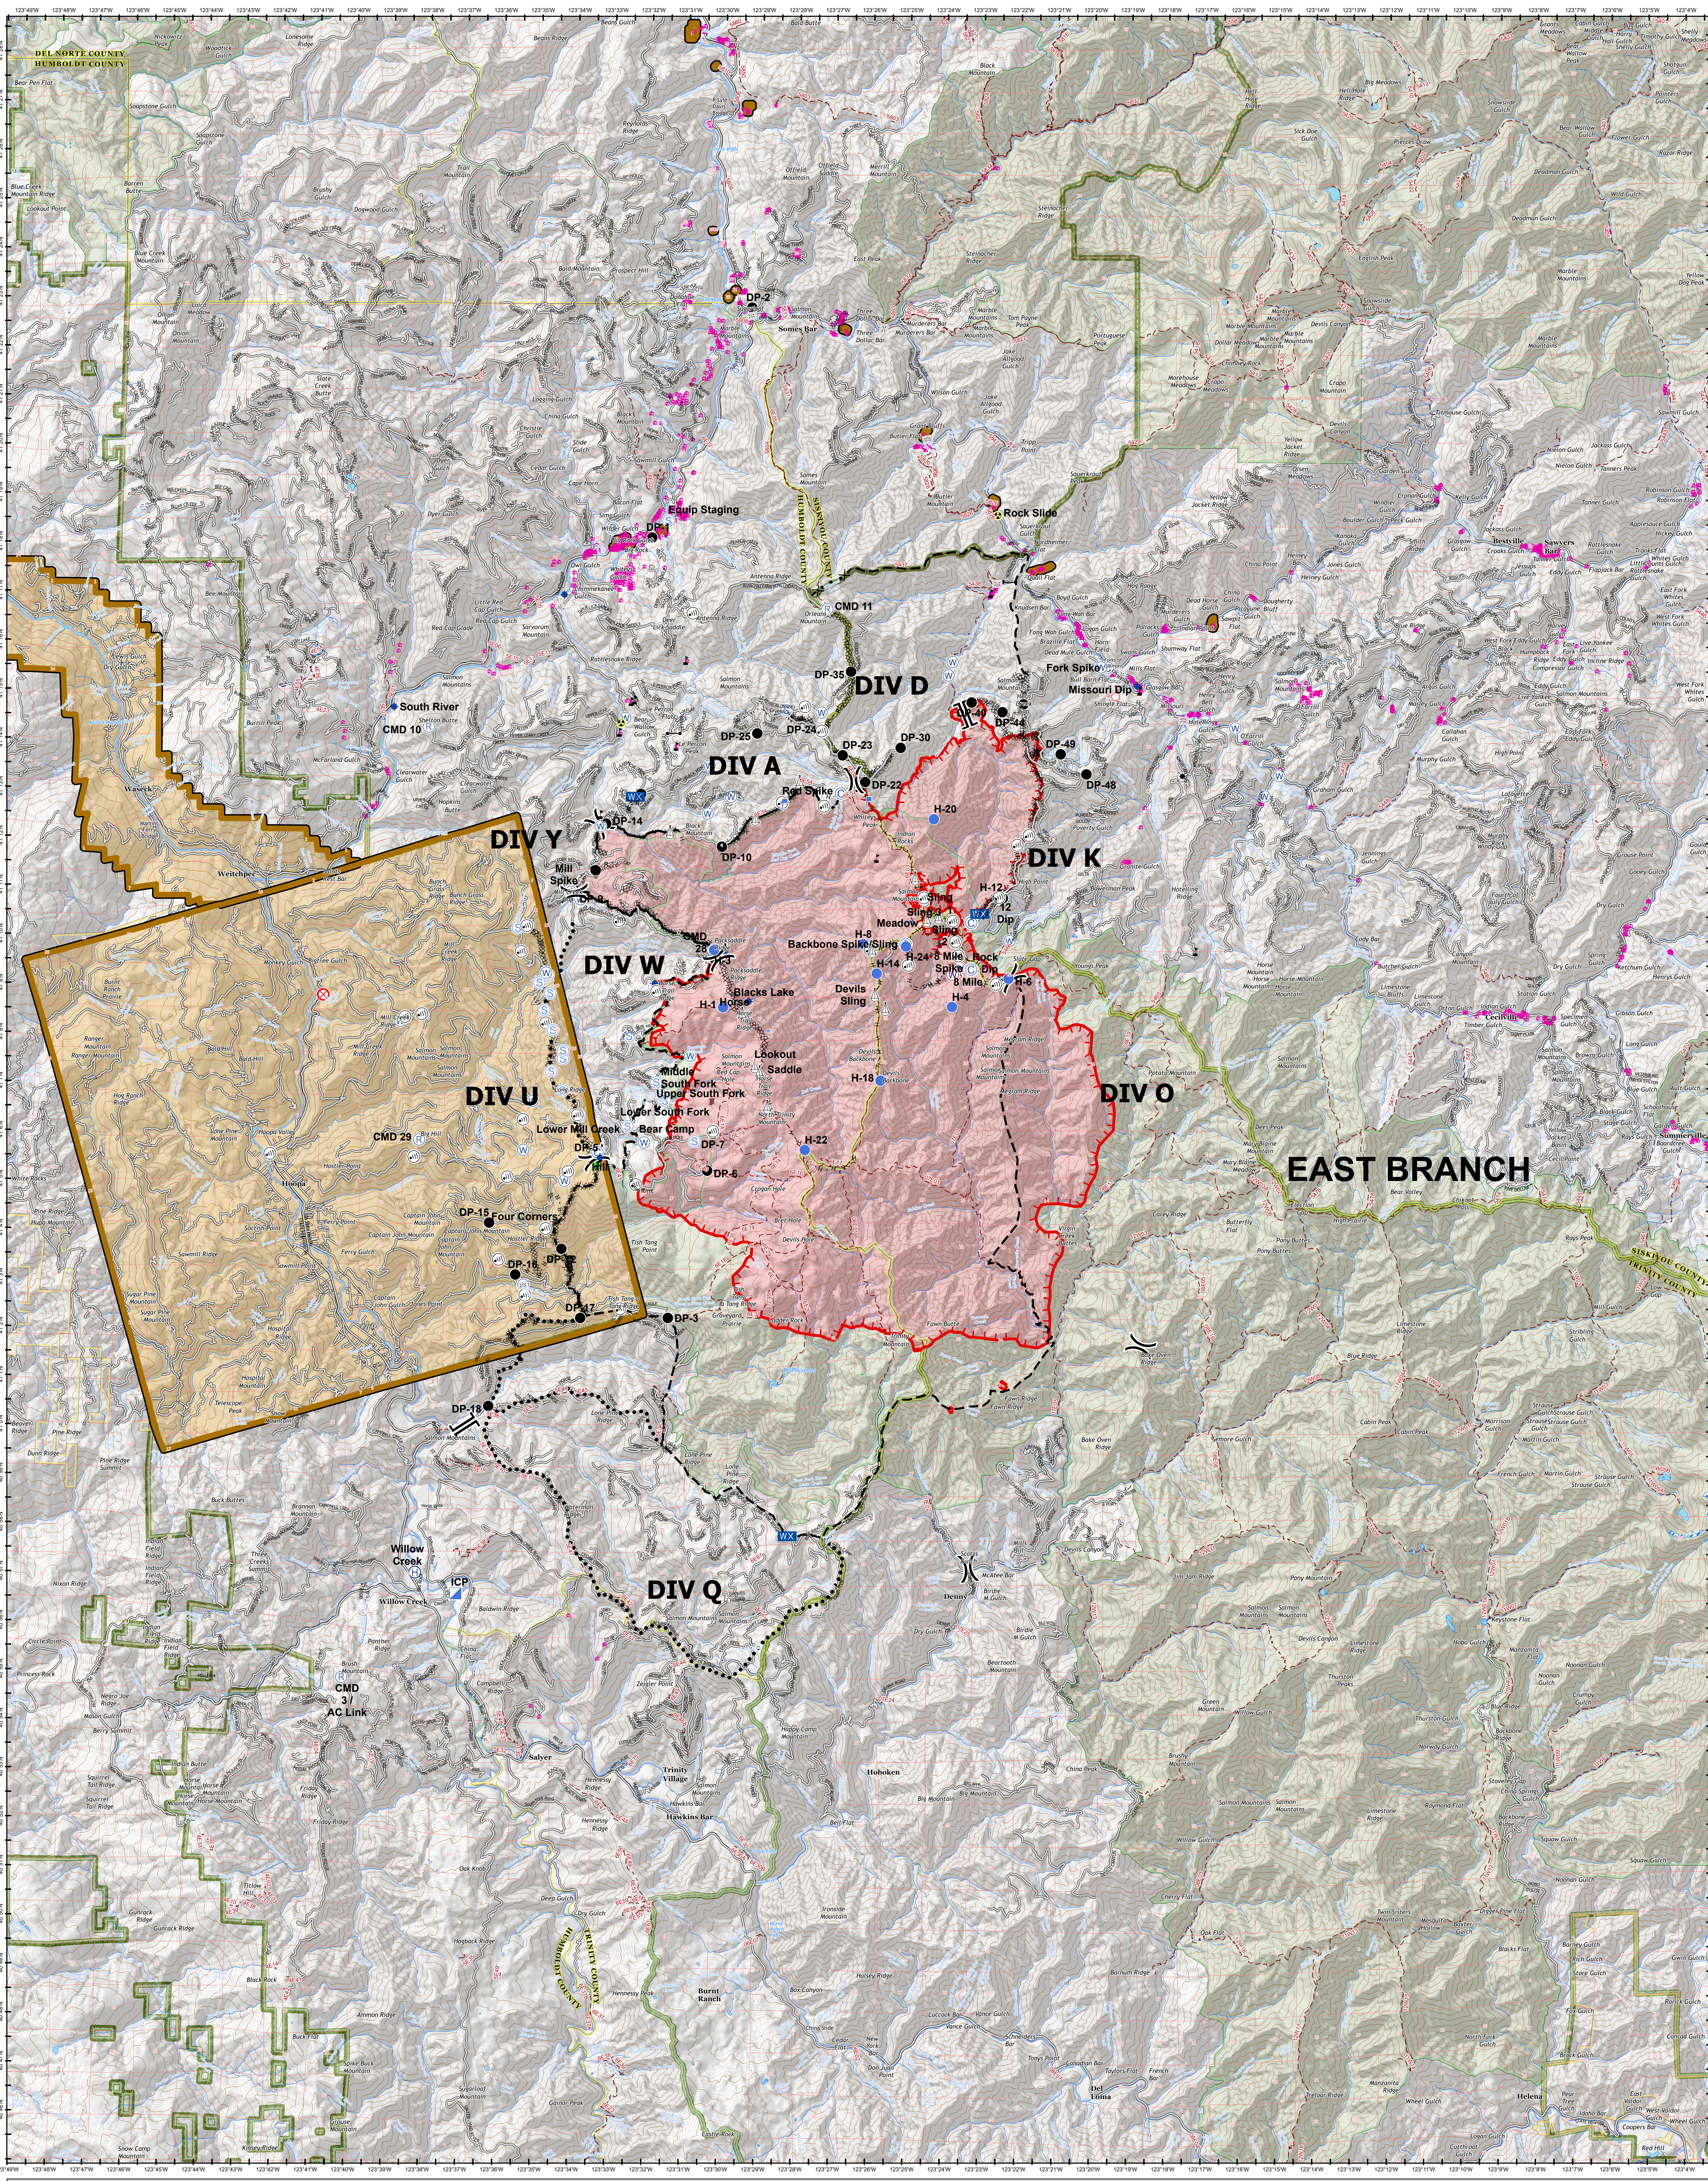

RED SALMON COMPLEX CA-SRF-000656 09/09/2020

71,610 Est. Acres
Acres from IR 09/08/2020 1400

- | | | | | | | |
|--|--|--|--|--|--|---|
| <ul style="list-style-type: none">BridgeCampCulvertDip SiteDrop PointDozer PushFire Origin | <ul style="list-style-type: none">GateHellgateHelicopterIncident BaseIncident Command PostInternet Access | <ul style="list-style-type: none">LandmarkLookoutMobile Weather UnitRepeaterRoad RepairSling SiteSpot Fire | <ul style="list-style-type: none">Staging AreaWater SourceRestricted Water SourceValue at RiskDivision BreakBranch BreakBuilding | <ul style="list-style-type: none">Native American ReservationUncontrolled Fire EdgeCompleted Doser LineCompleted Hand LineRoad as Completed LineAccess or Improved Road | <ul style="list-style-type: none">Line Break CompletedProposed Doser LinePlanned Fire LinePlanned Secondary LineOtherTrails | <ul style="list-style-type: none">RoadsWildfire Daily Fire PerimeterNational Forest BoundaryWilderness AreaCounty or Equivalent |
|--|--|--|--|--|--|---|