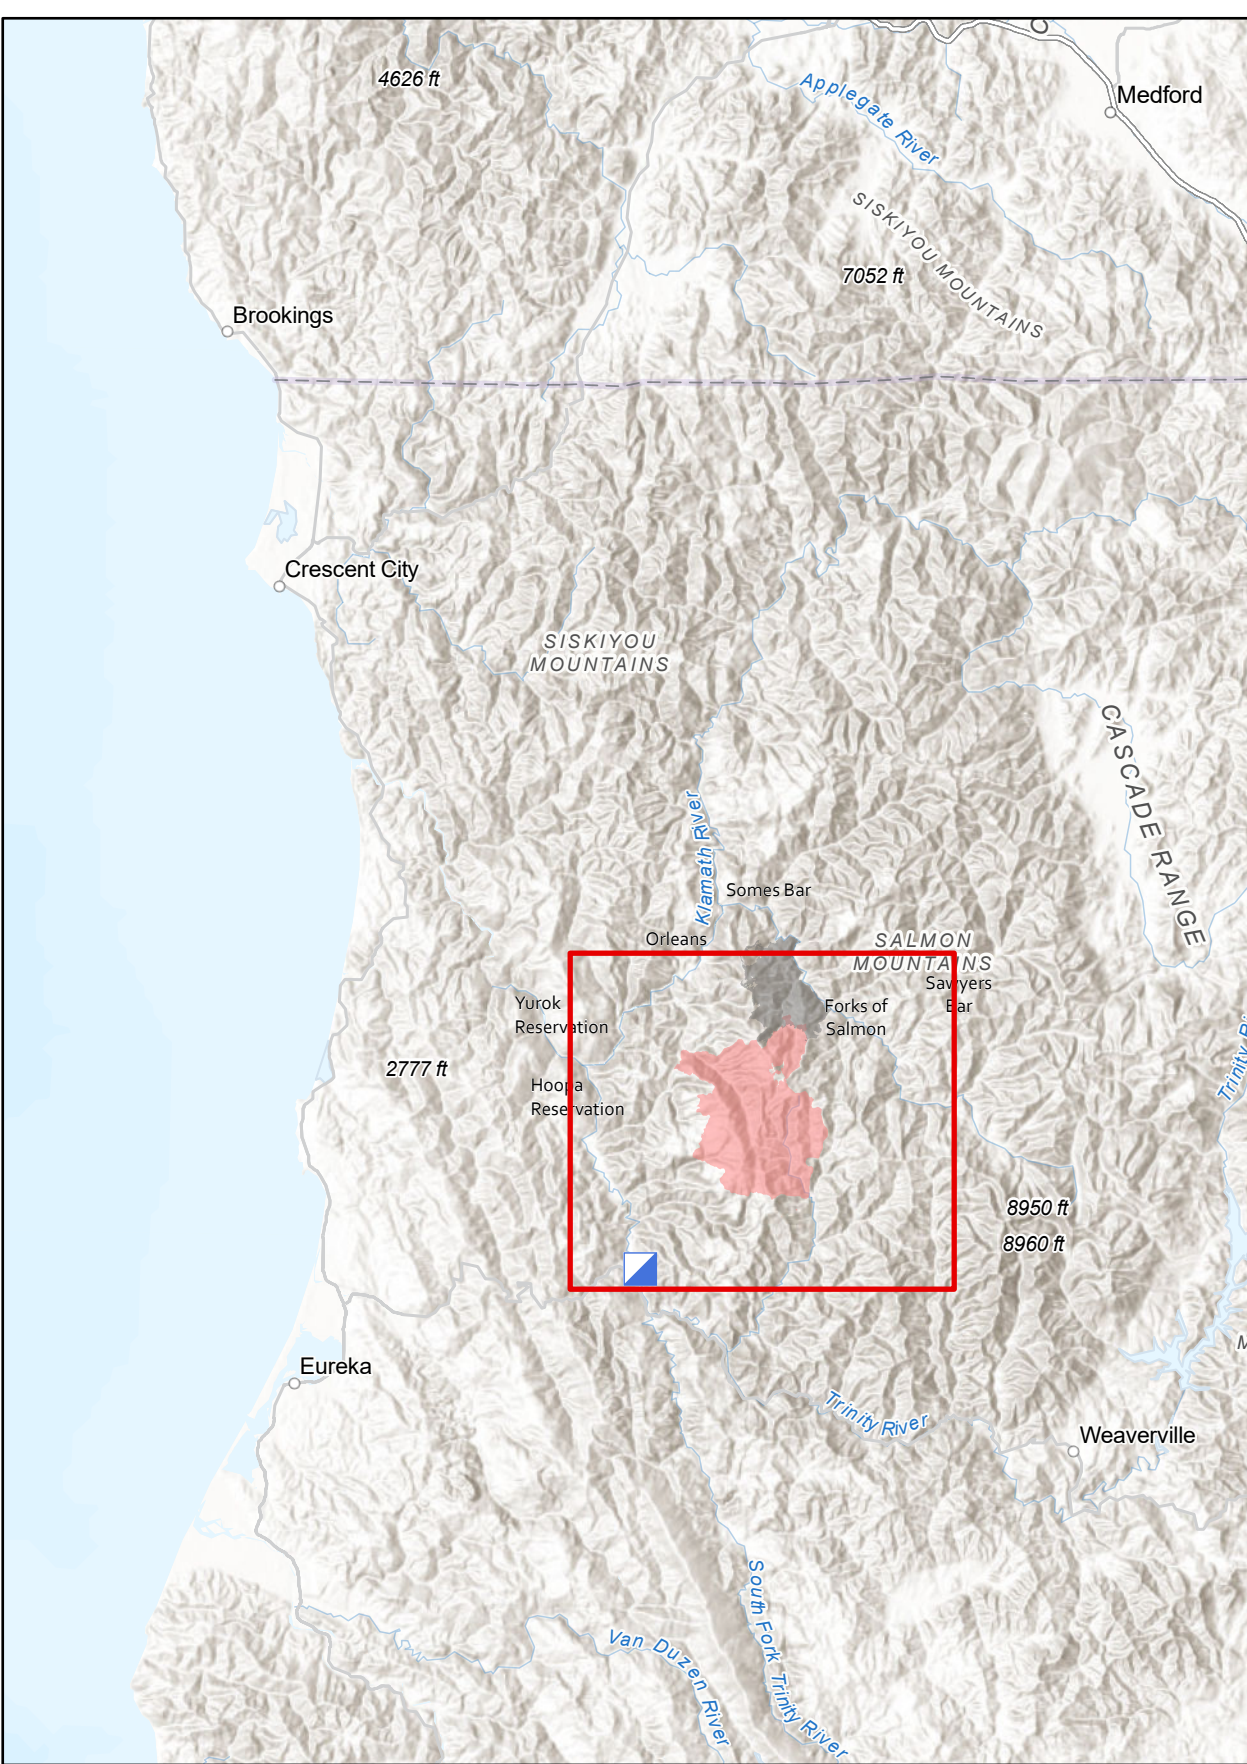

Public Information Map
Red Salmon Complex
CA-SRF-000656
09/09/2020

- Legend**
- Incident Command Post
 - Wildfire Perimeter
 - Native American Reservation
 - Closure Area
 - Road Closures
 - Uncontrolled Fire Edge
 - Contained Line
 - Butler Fire