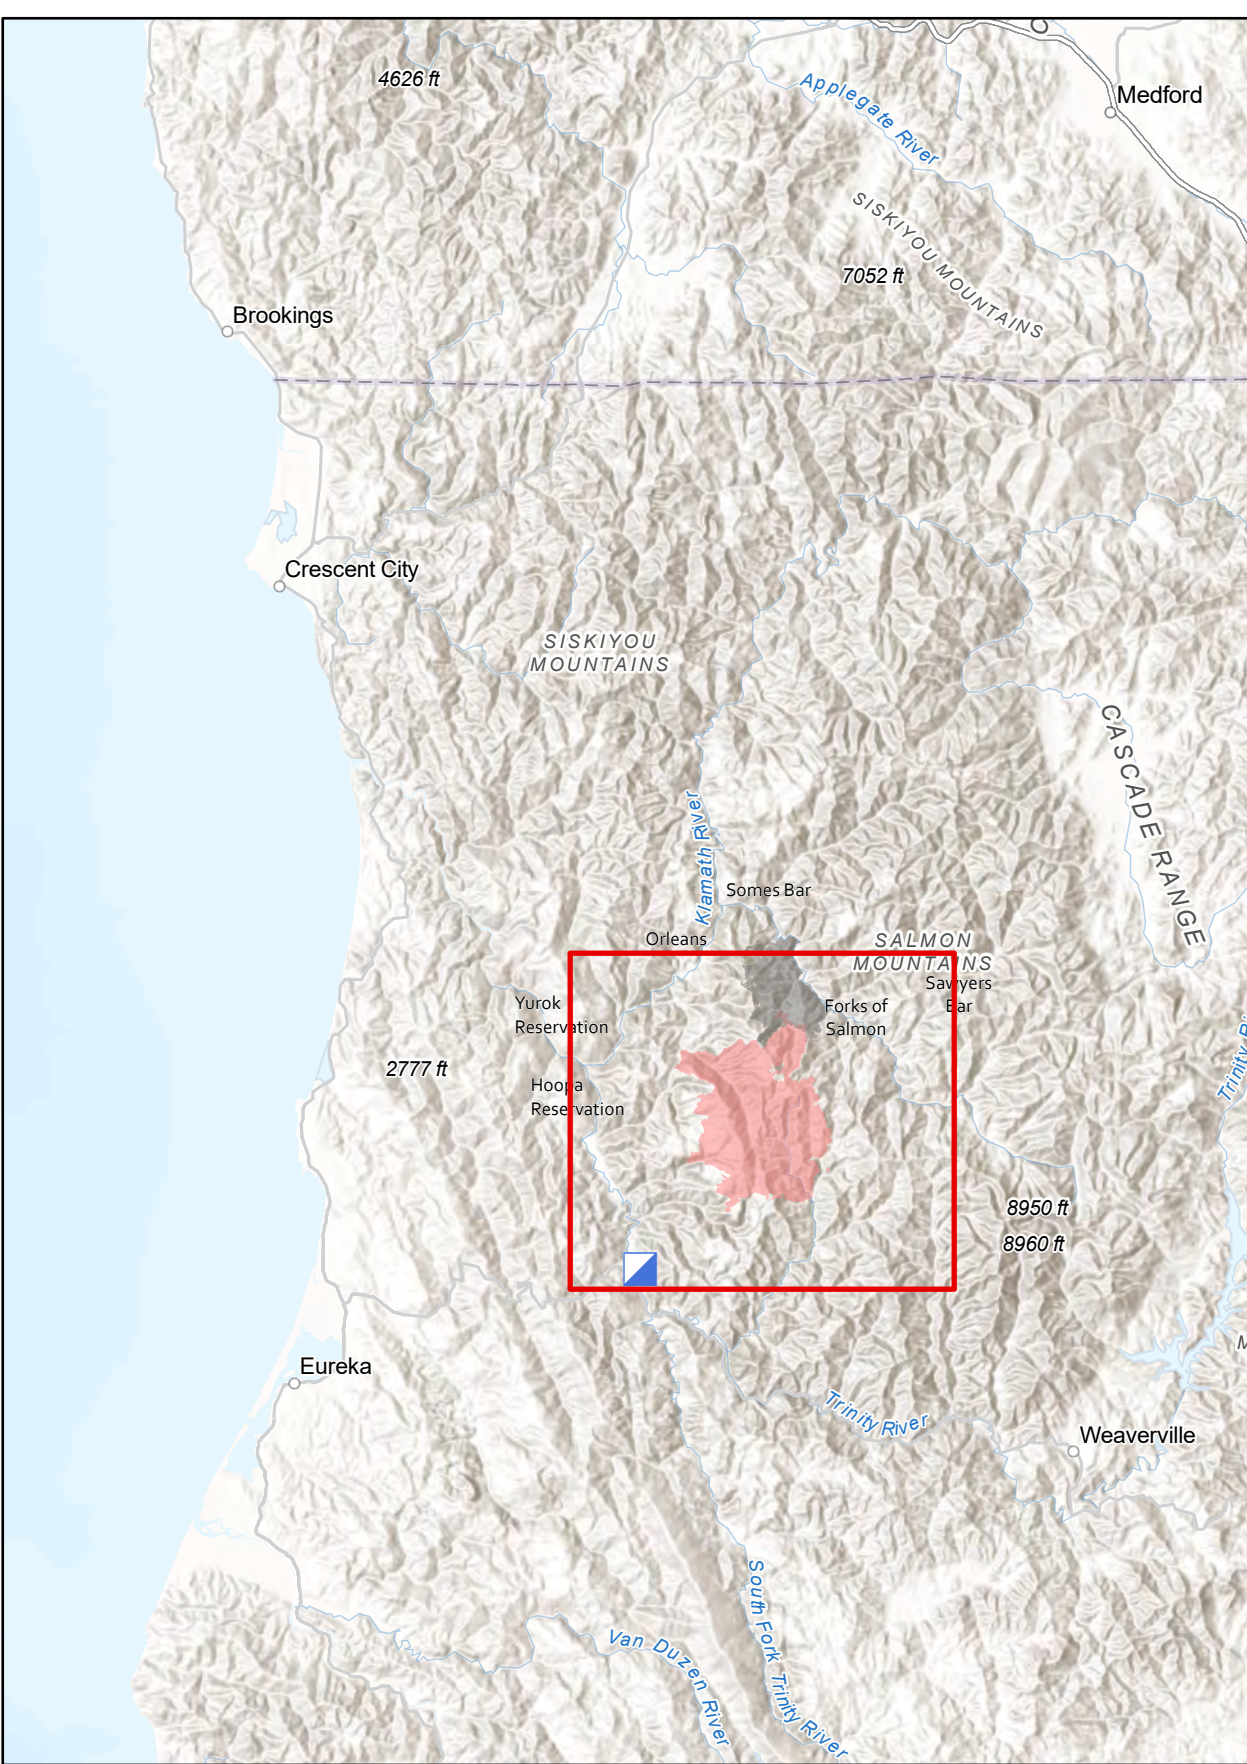

Public Information Map
Red Salmon Complex
CA-SRF-000656
09/11/2020

- Legend**
- Incident Command Post
 - Wildfire Perimeter
 - Native American Reservation
 - Closure Area
 - Road Closures
 - Uncontrolled Fire Edge
 - Contained Line
 - Butler Fire