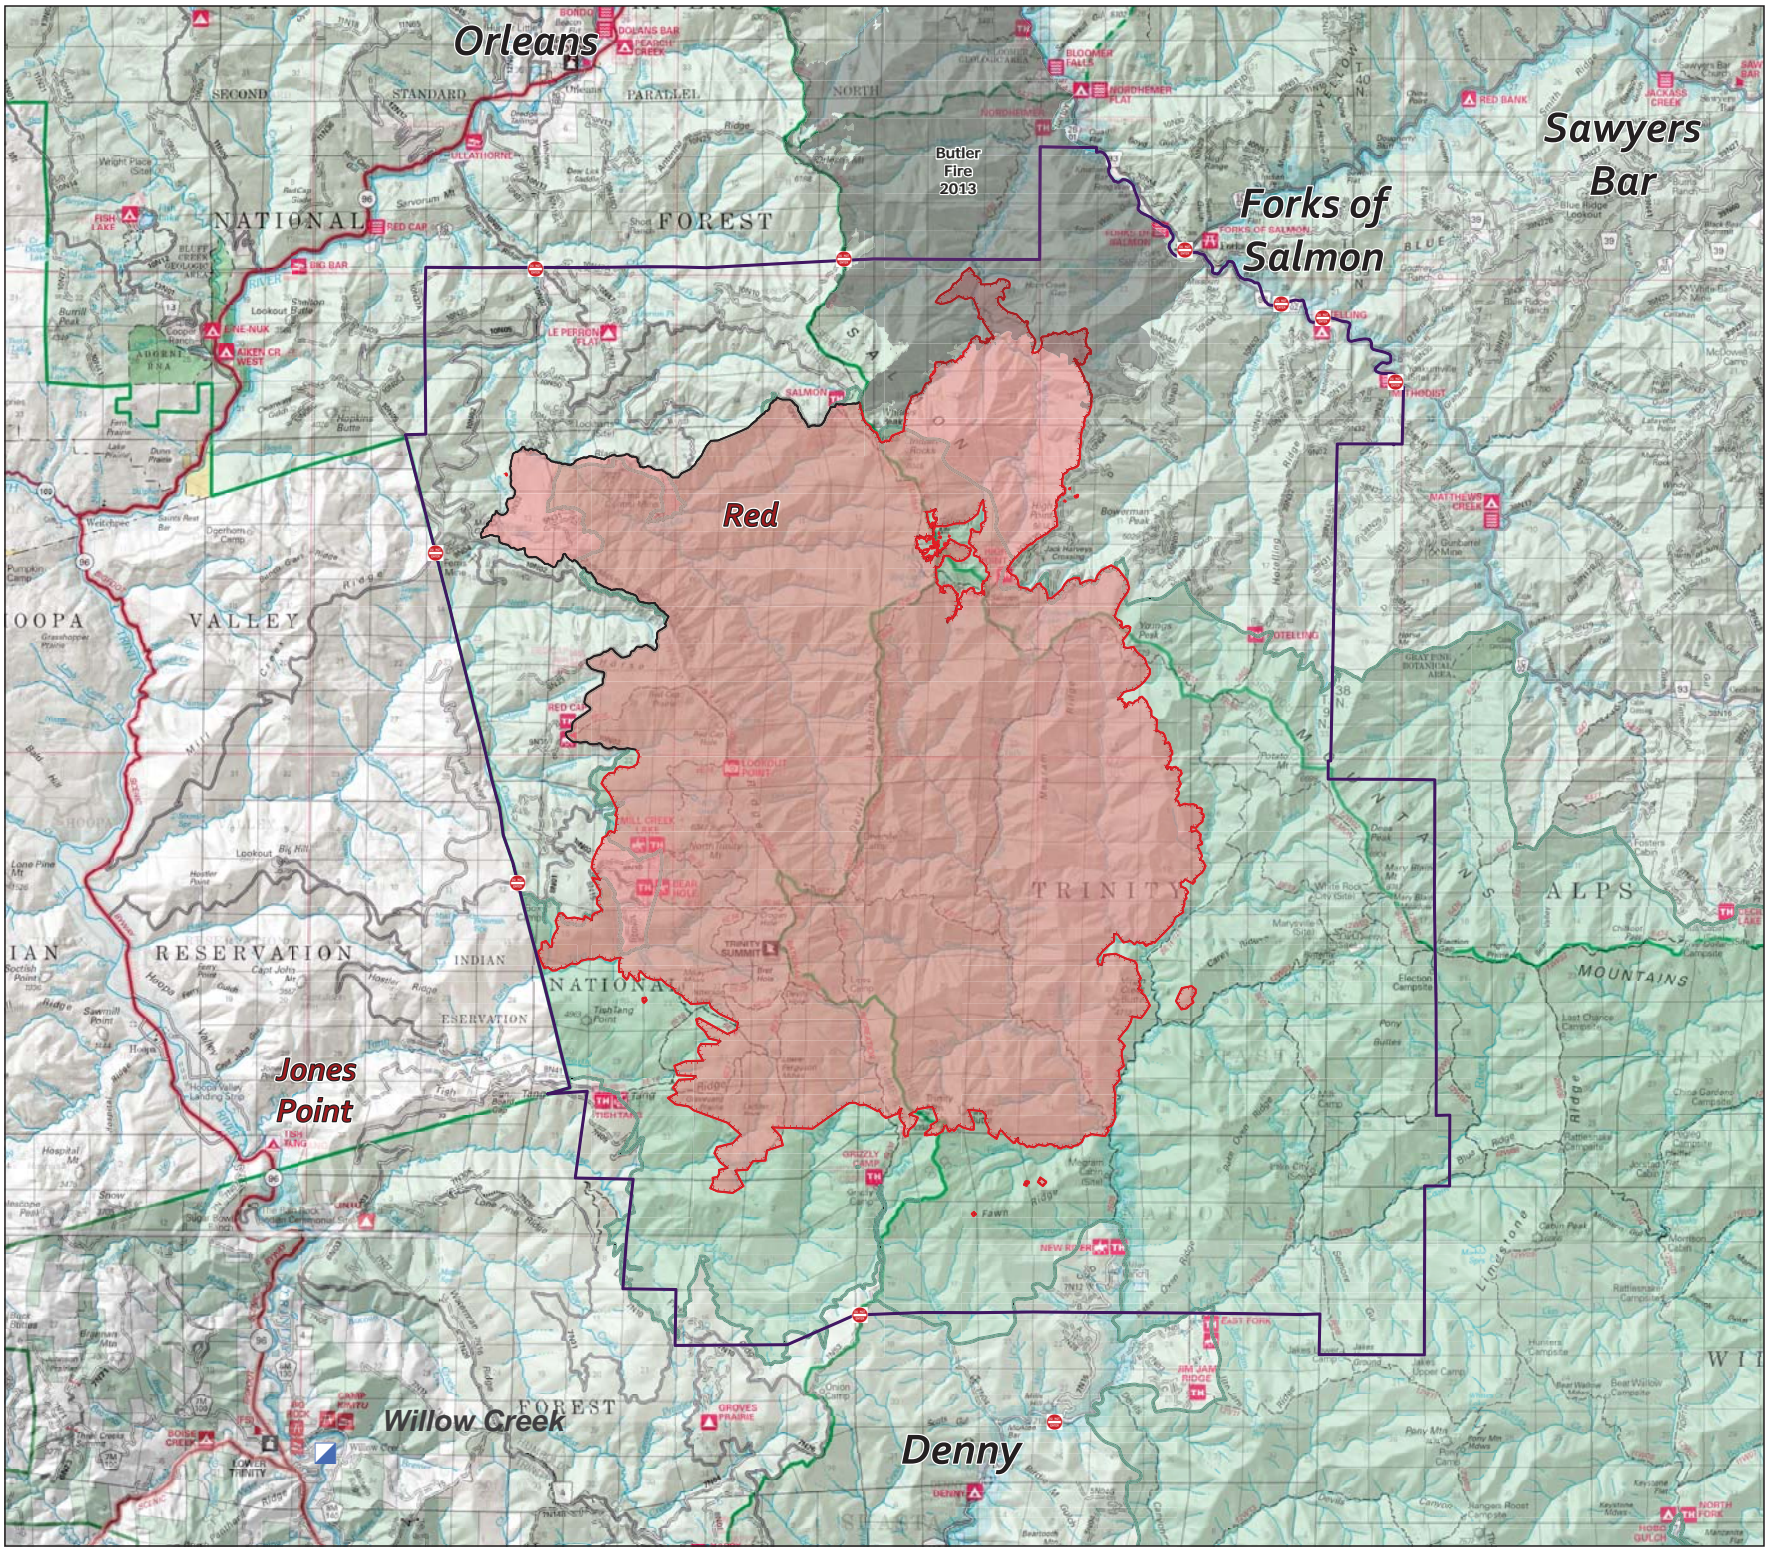

Public Information Map
Red Salmon Complex
 CA-SRF-000656
 09/11/2020

- Legend**
- Incident Command Post
 - Wildfire Perimeter
 - Native American Reservation
 - Closure Area
 - Road Closures
 - Uncontrolled Fire Edge
 - Contained Line
 - Butler Fire

0 1 2 4
 Miles