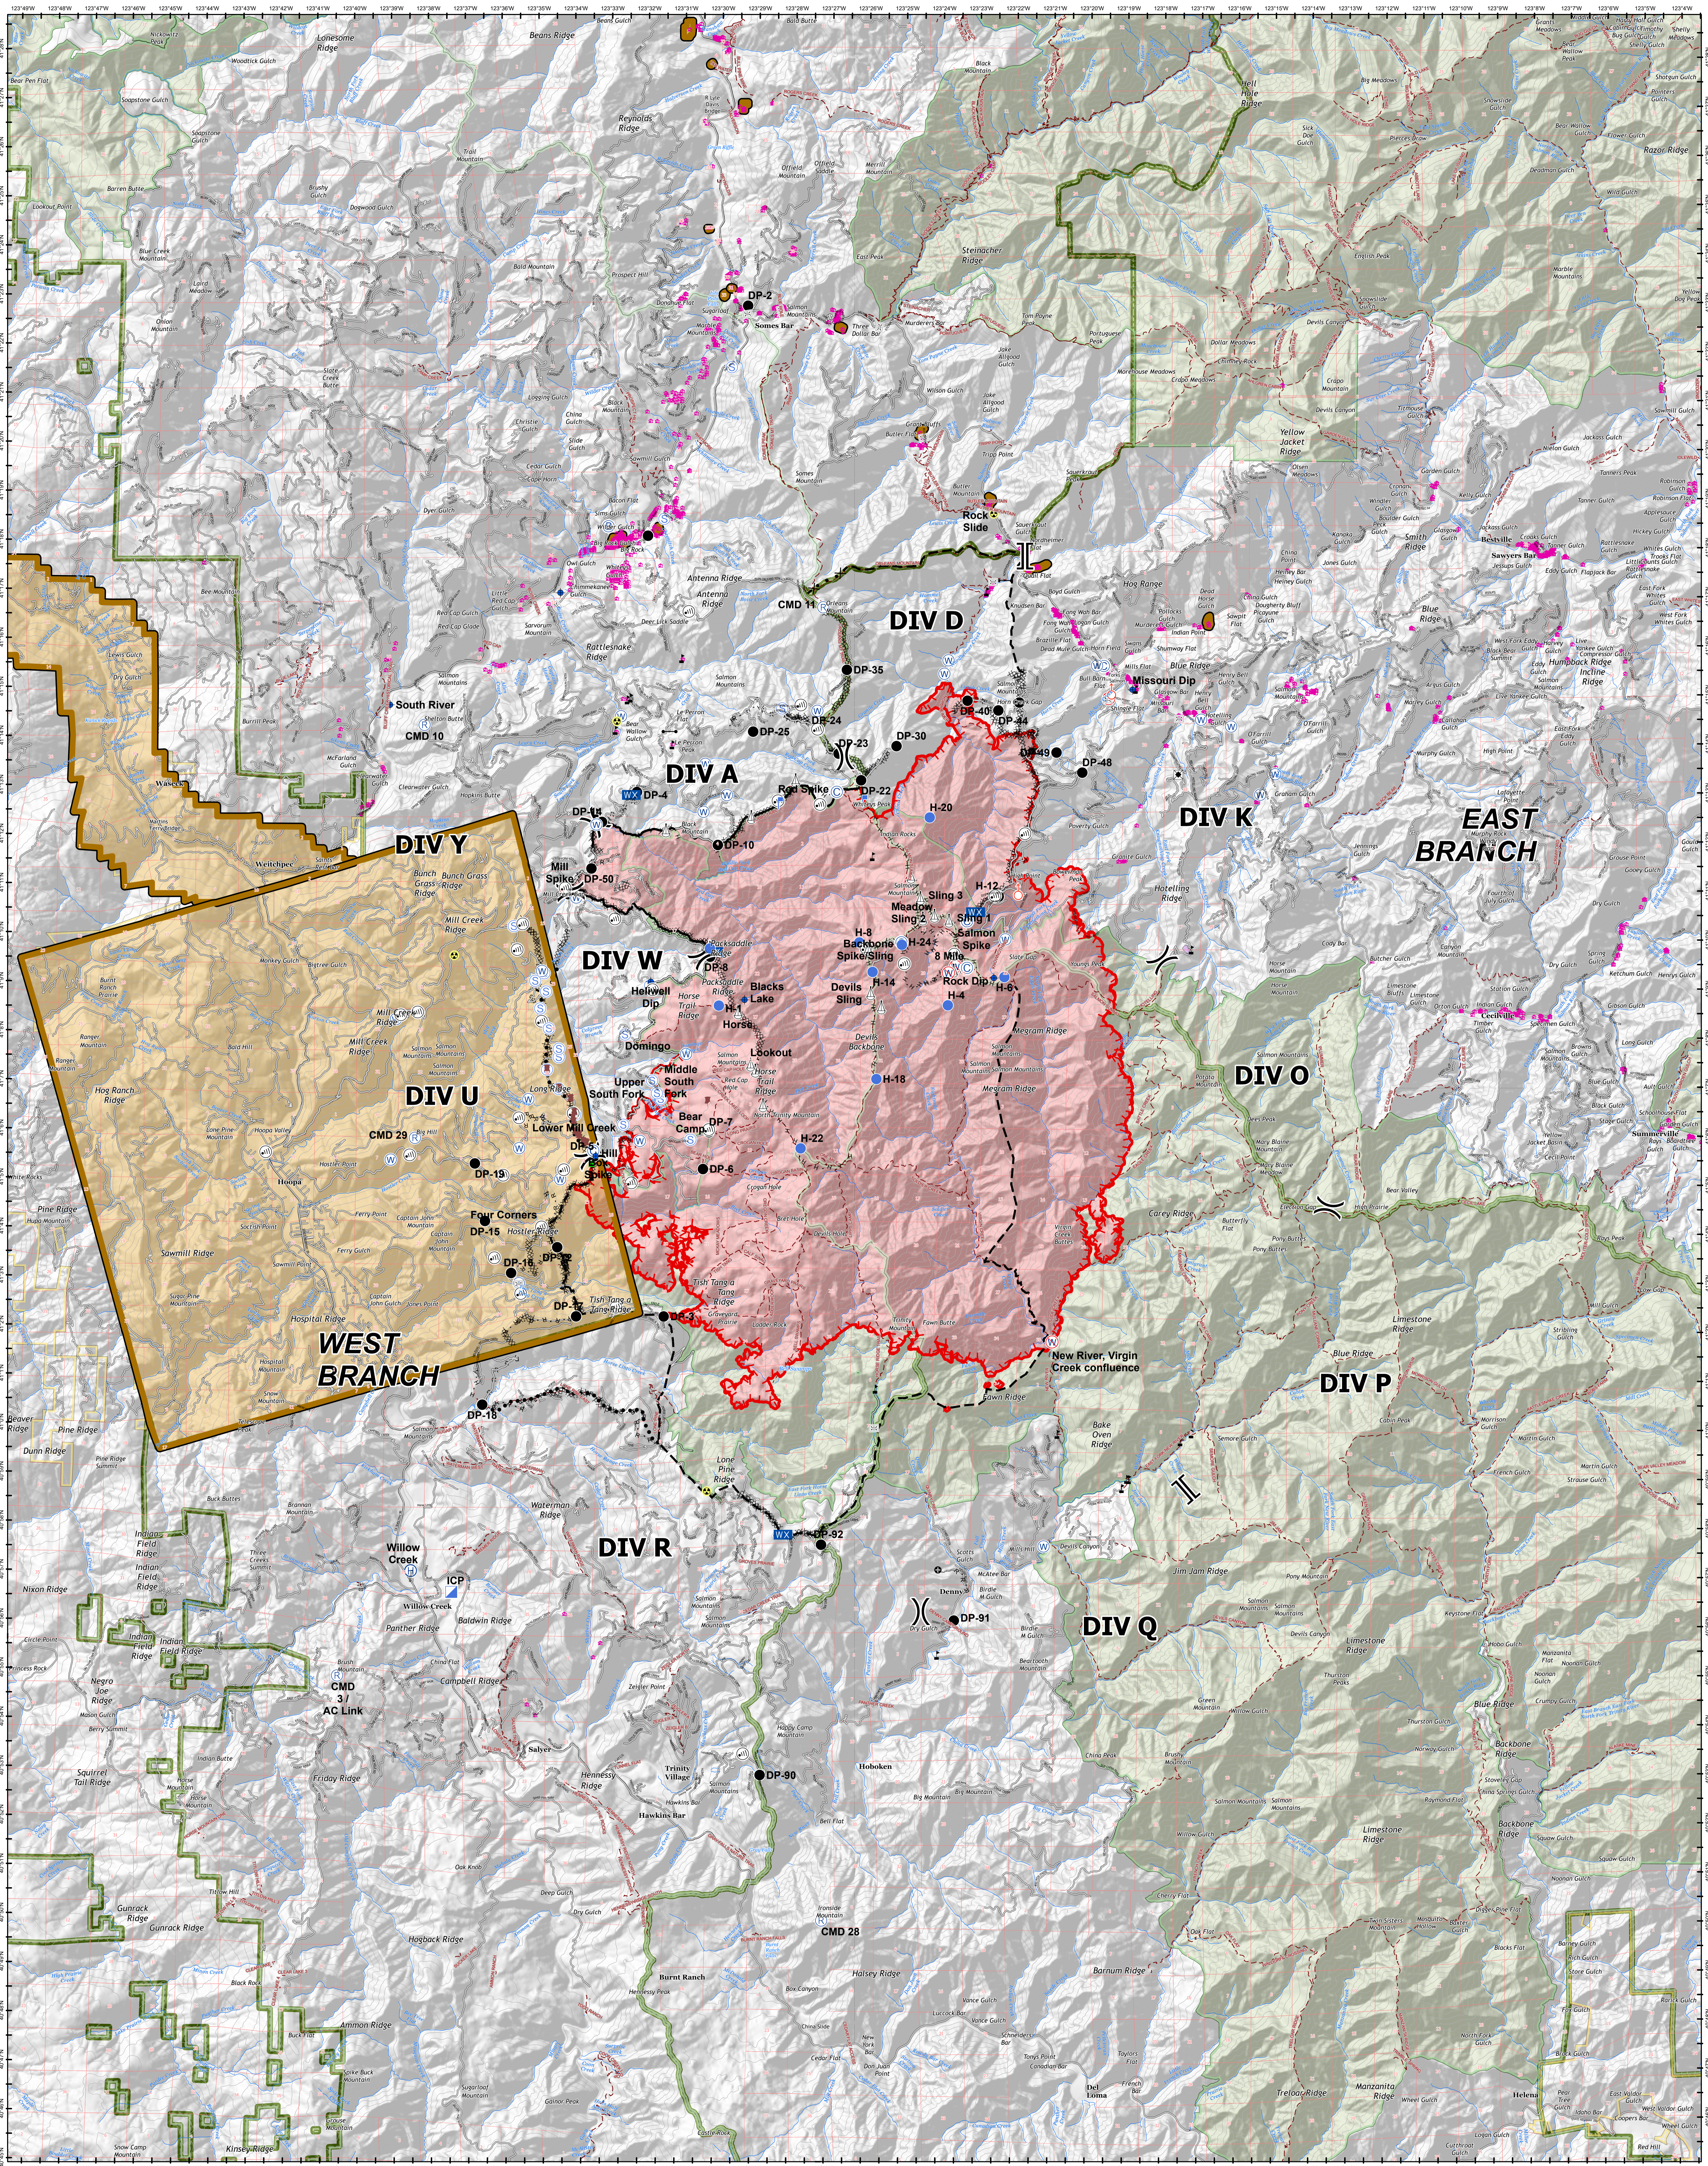

OPERATIONS RED SALMON COMPLEX CA-SRF-000656

RED SALMON COMPLEX CA-SRF-000656 09/13/2020

87,849 Est. Acres

Acres from IR/GPS 09/13/2020 0515

0 2 4 Miles

Datum: NAD 1983

Bridge	Hazard	Lookout	Water Source	Native American Reservation	Access or Improved Road	Trails
Camp	Helispot	Mobile Weather Unit	Restricted Water Source	Uncontrolled Fire Edge	Line Break Completed	Roads
Culvert	Incident Base	Repeater	Value at Risk	Contained Line	Proposed Dozer Line	Wildfire Daily Fire Perimeter
Dip Site	Incident Command Post	Road Repair	Division Break	Completed Dozer Line	Planned Fire Line	Value at Risk
Drop Point	Internet Access Point	Sling Site	Branch Break	Completed Hand Line	Other	National Forest Boundary
Dozer Push	Internet Access	Spot Fire	Staging Area	Road as Completed Line		Wilderness Area
Gate	Landmark	Building				