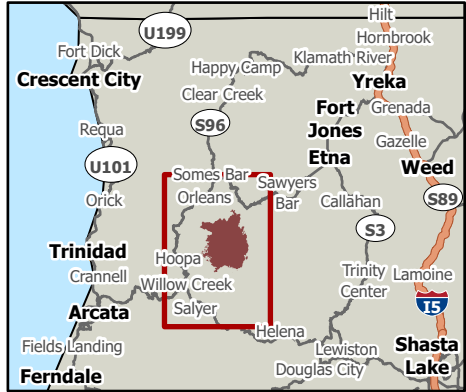

Marble Mountain Wilderness

Trinity Alps Wilderness

# Transportation Map

Red Salmon Complex 85,288 est acres

CA-SRF-000656 09/13/2020

- Ⓢ Camp
- H Helibase
- ▣ Incident Command Post
- Drop Point
- Helispot
- R Repeater
- ☢ Hazard
- B Incident Base
- S Staging Area
- Highways