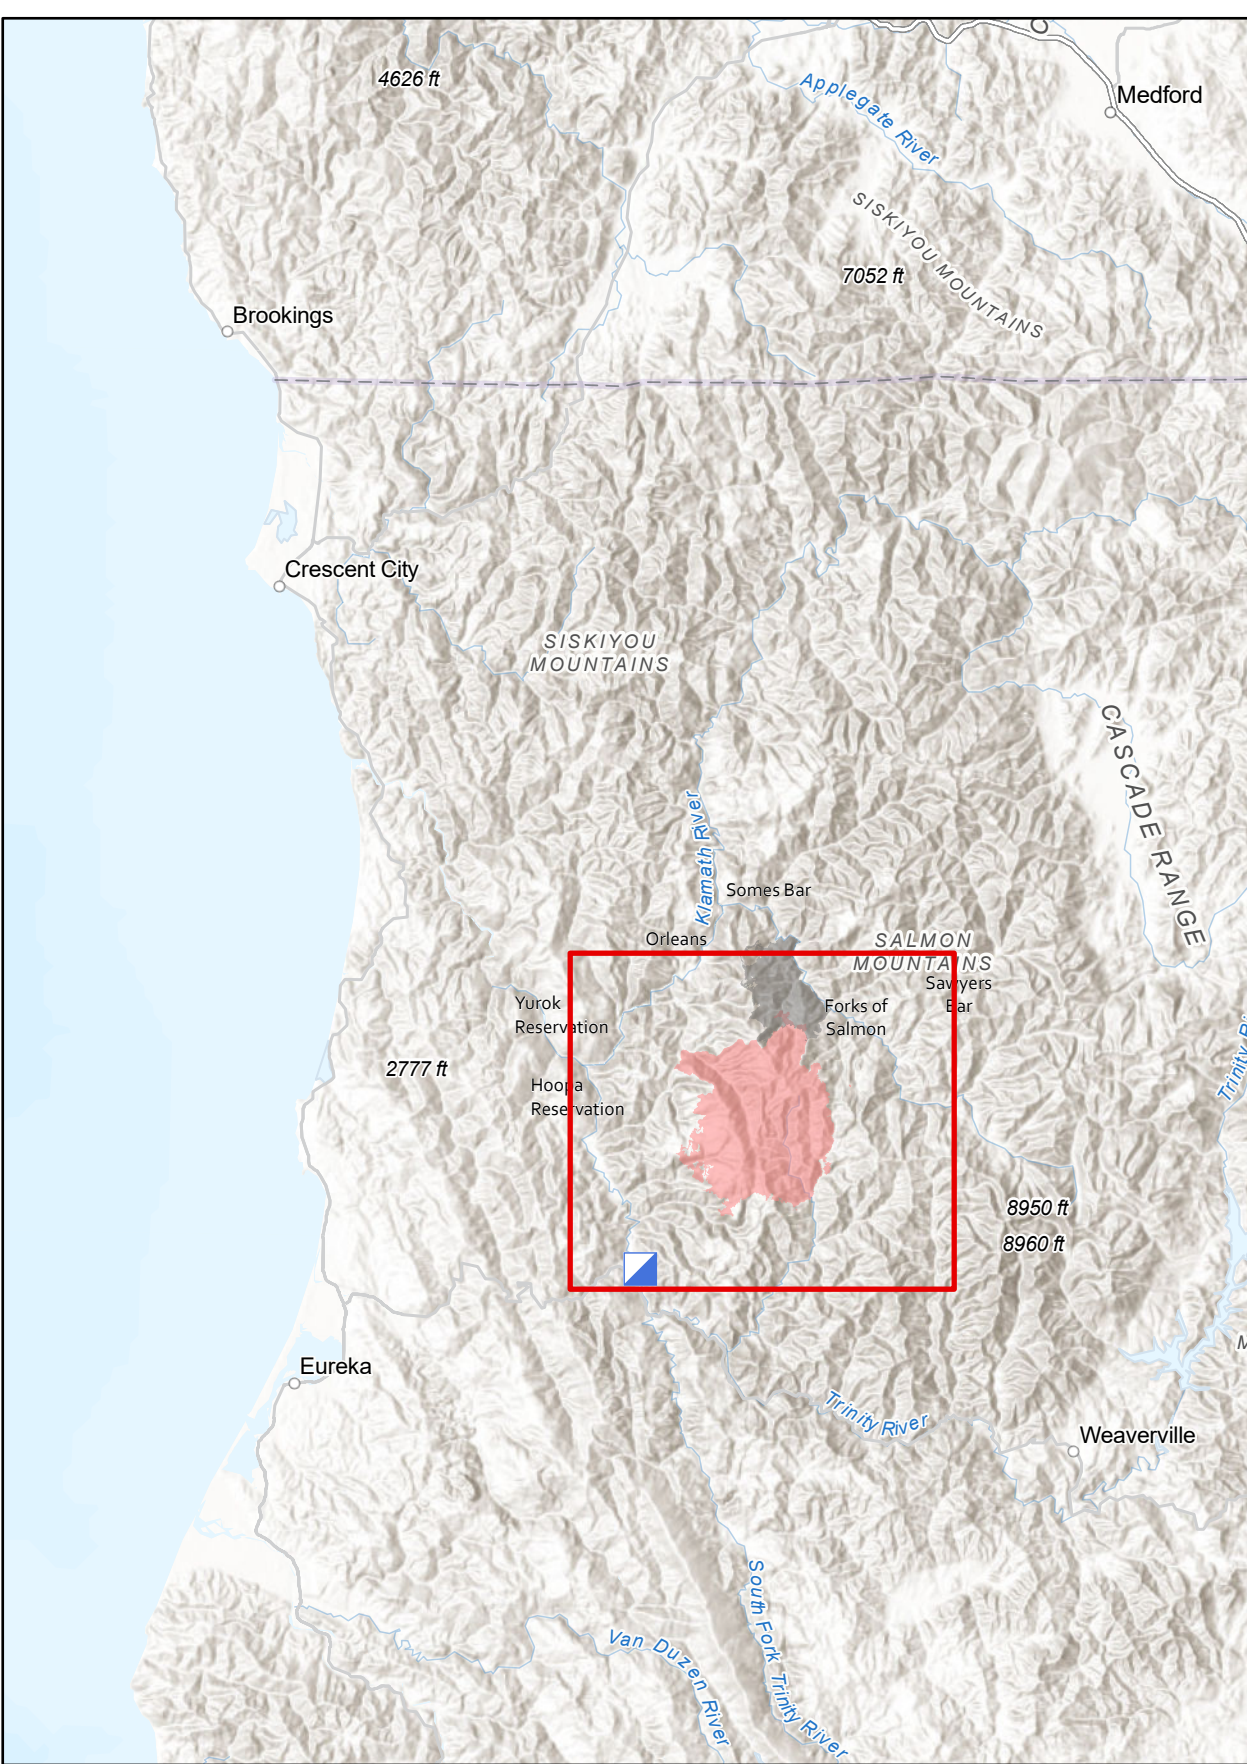

Public Information Map
Red Salmon Complex
CA-SRF-000656
09/14/2020

- Legend**
- Incident Command Post
 - Wildfire Perimeter
 - Native American Reservation
 - Closure Area
 - Road Closures
 - Uncontrolled Fire Edge
 - Contained Line
 - Butler Fire