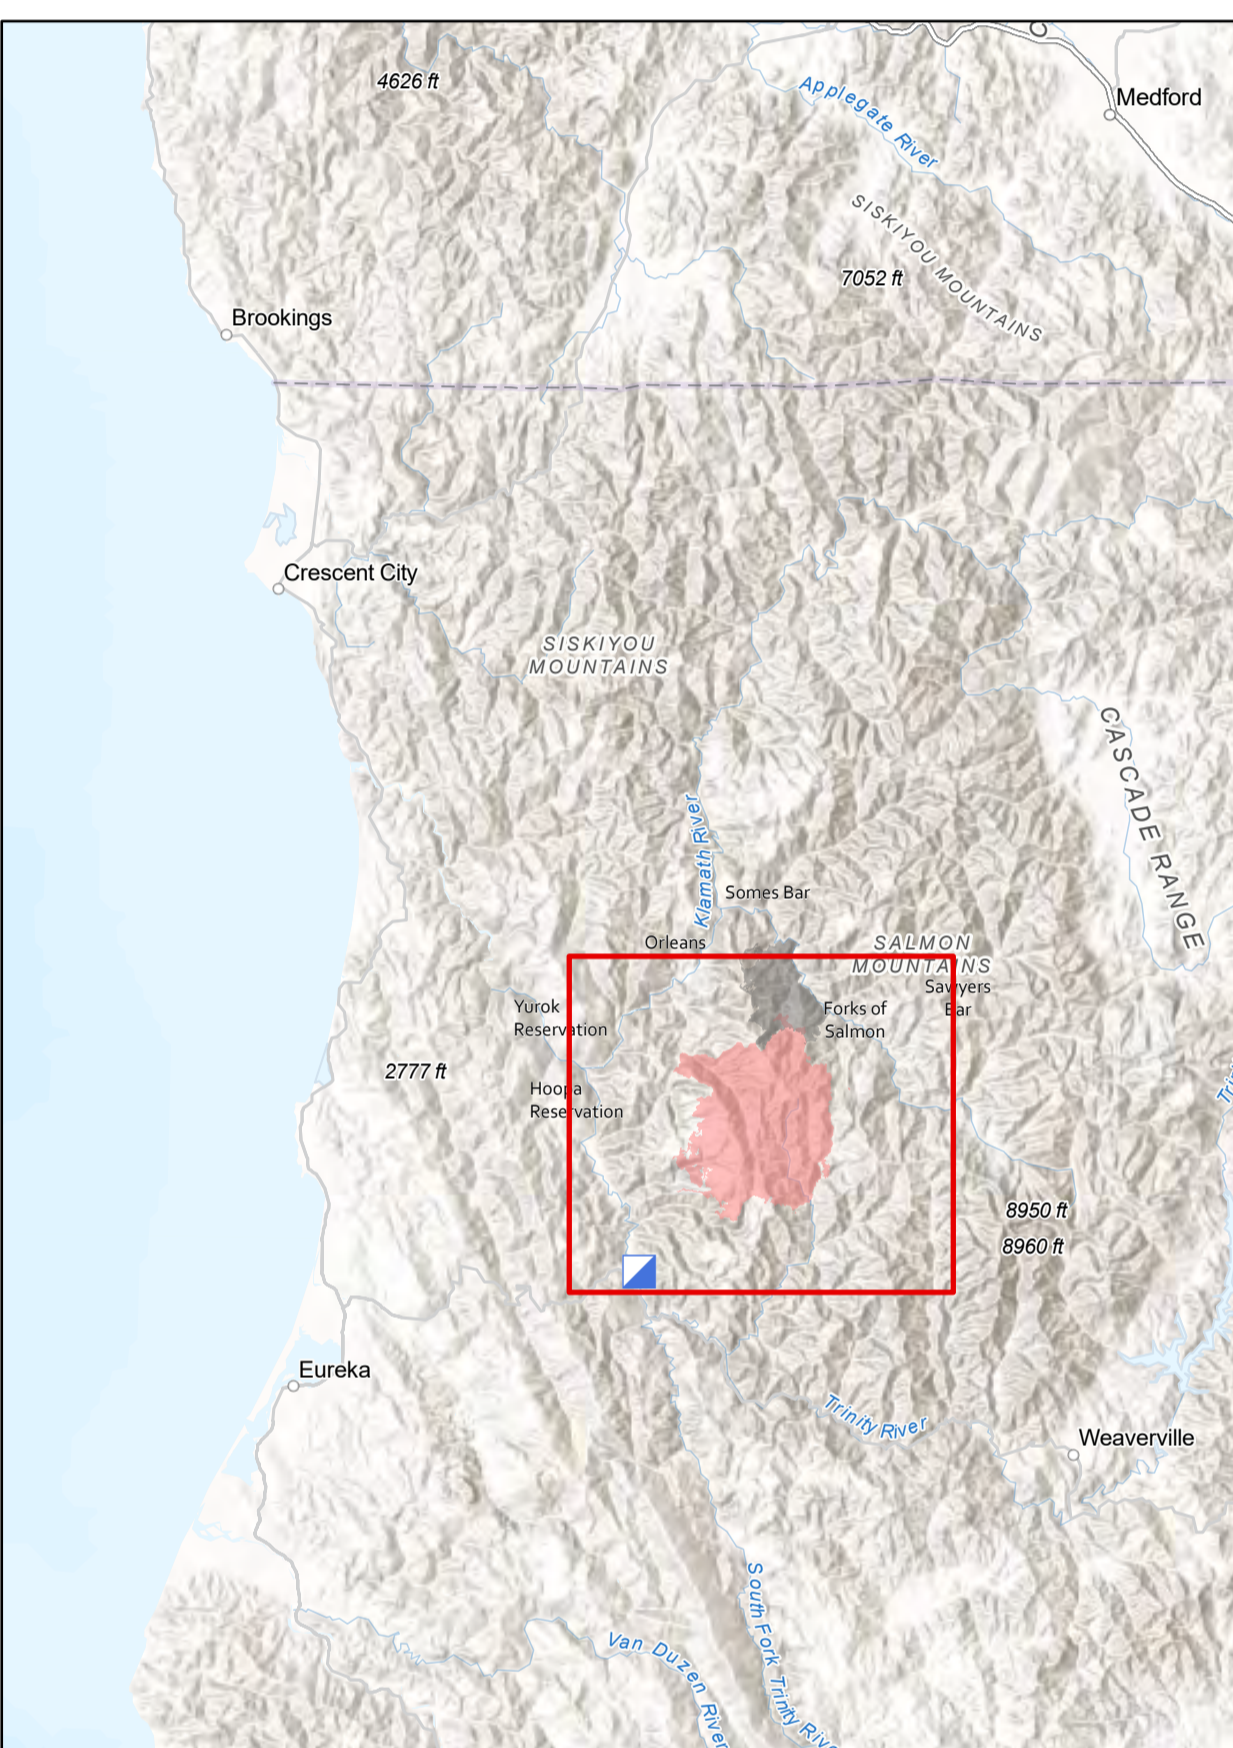

Public Information Map
Red Salmon Complex
CA-SRF-000656
09/15/2020

- Legend**
- Incident Command Post
 - Wildfire Perimeter
 - Closure Area
 - Road Closures
 - Uncontrolled Fire Edge
 - Contained Line
 - Butler Fire