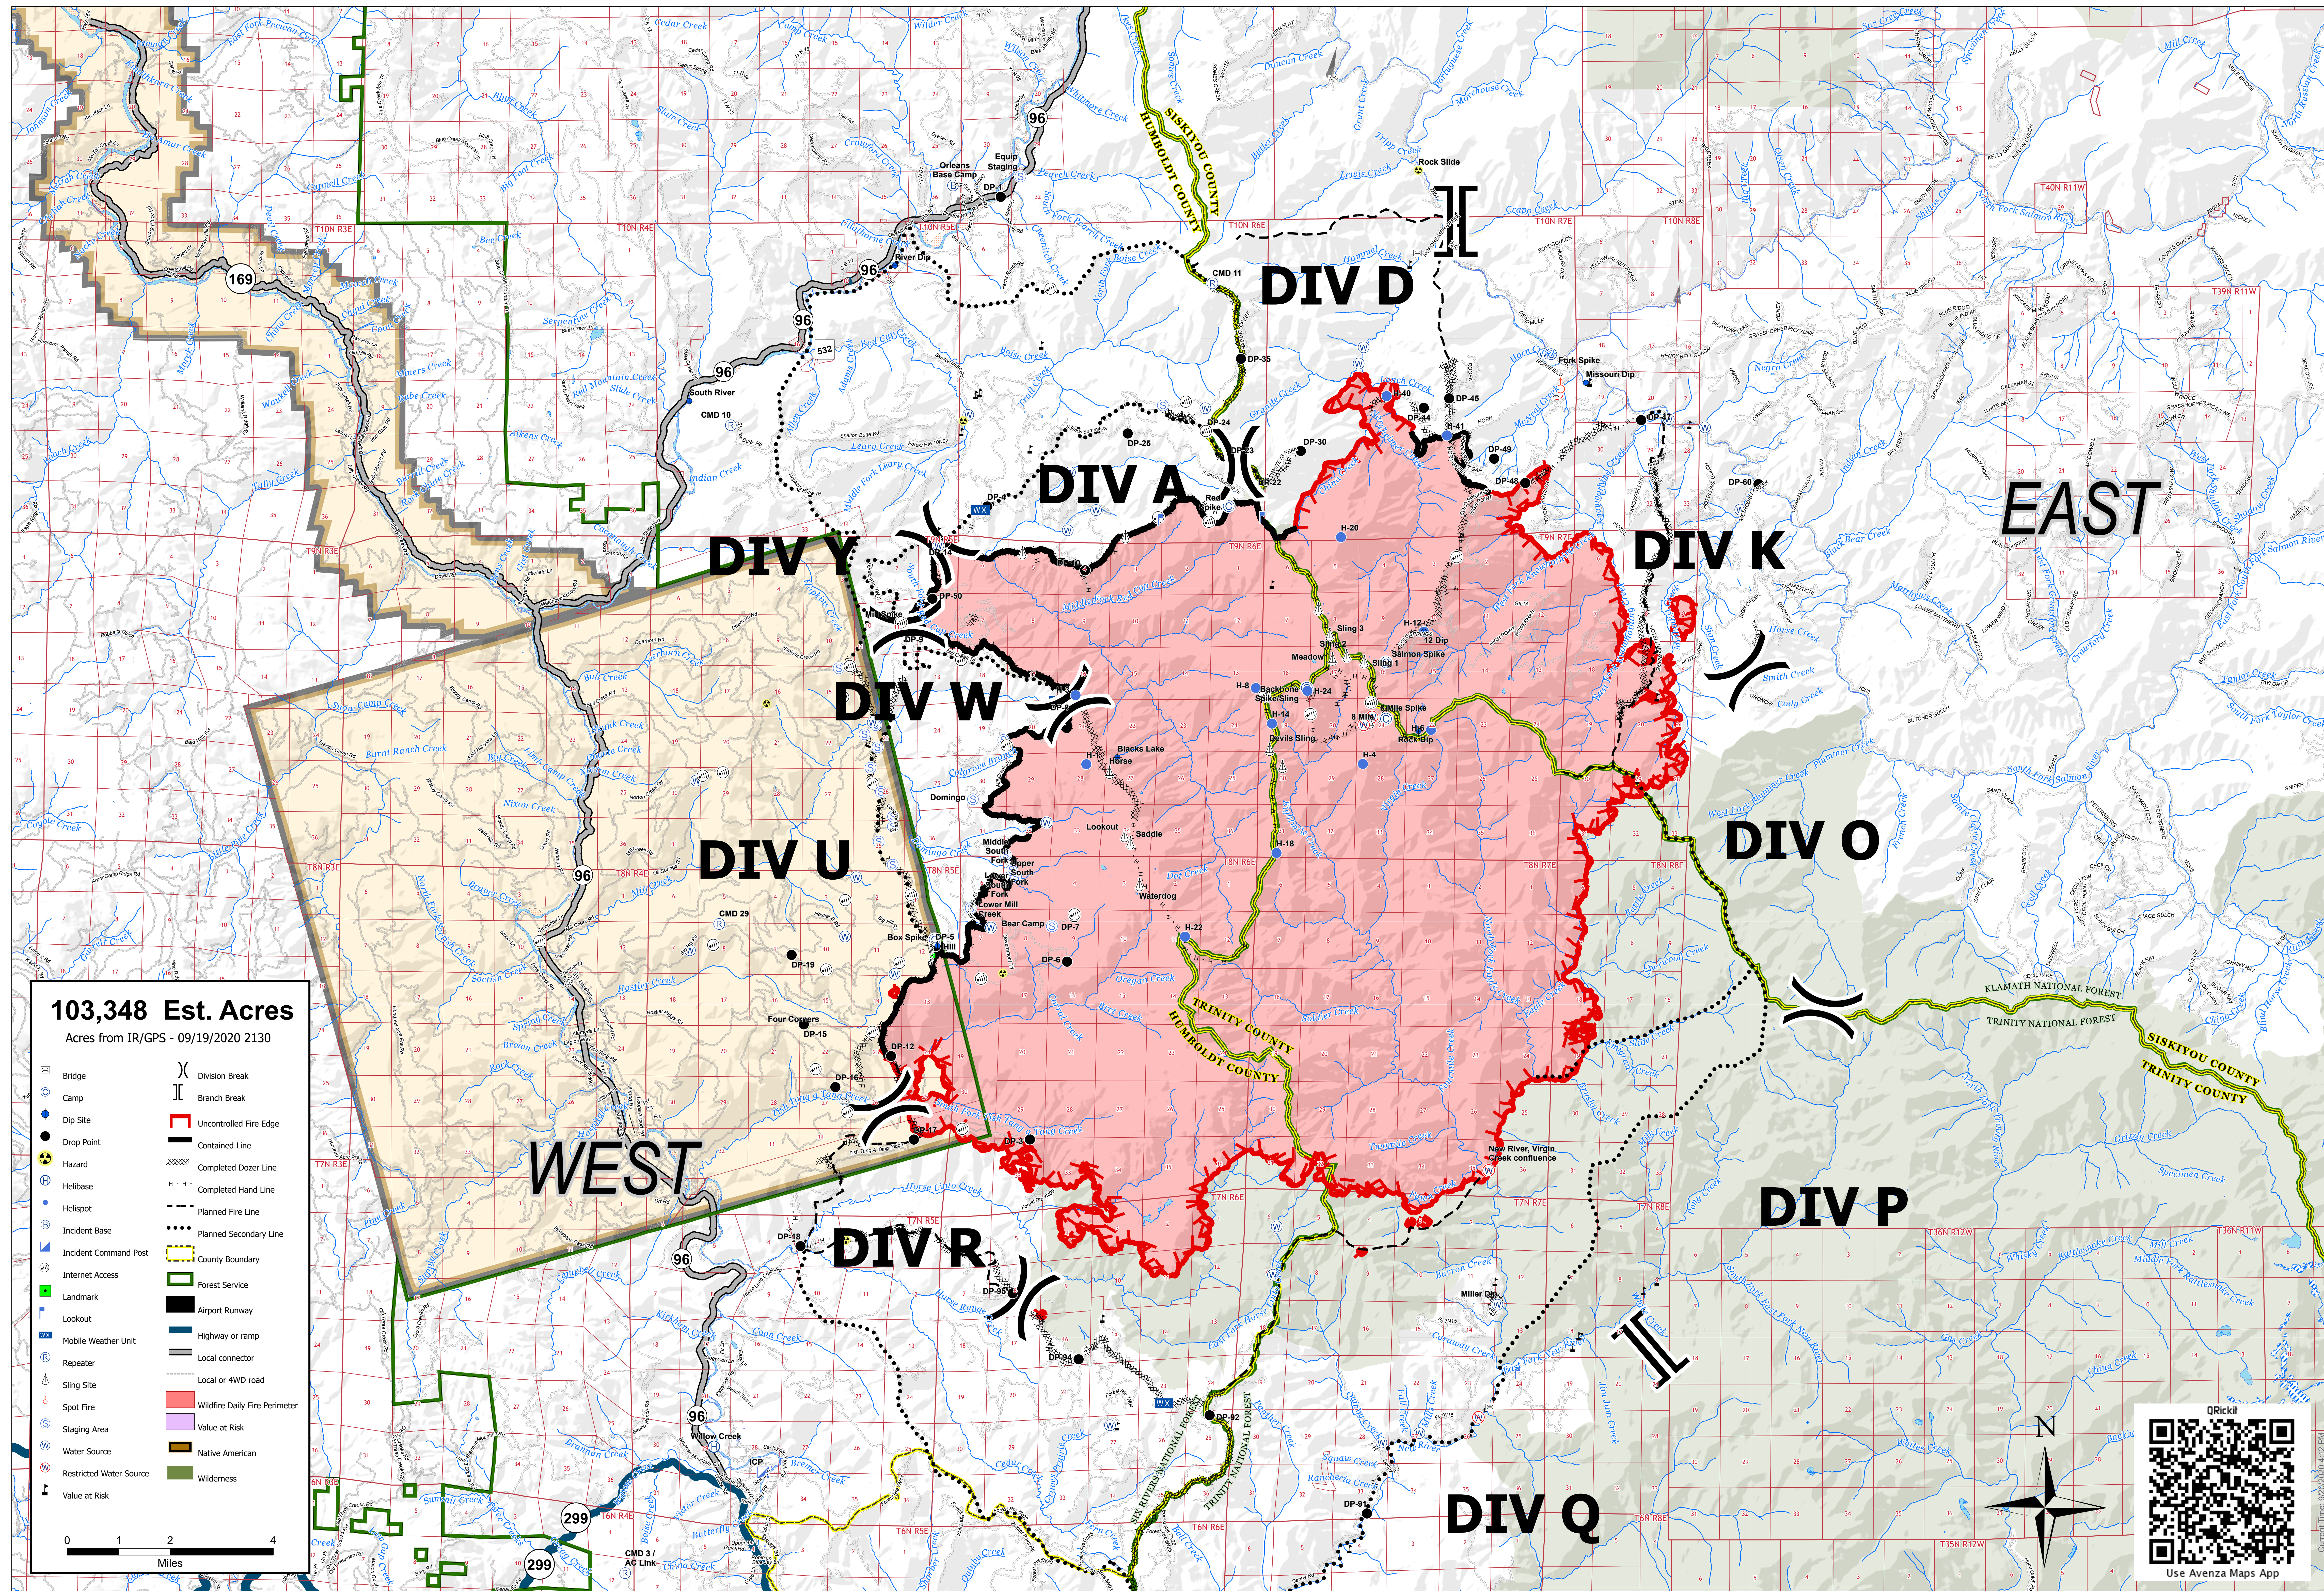

RED SALMON COMPLEX

CA-SRF-000656

09/20/2020

103,348 Est. Acres
Acres from IR/GPS - 09/19/2020 2130

0 1 2 4 Miles

QRickit

Use Avenza Maps App

Created Time: 09/20/2020 1:12 PM