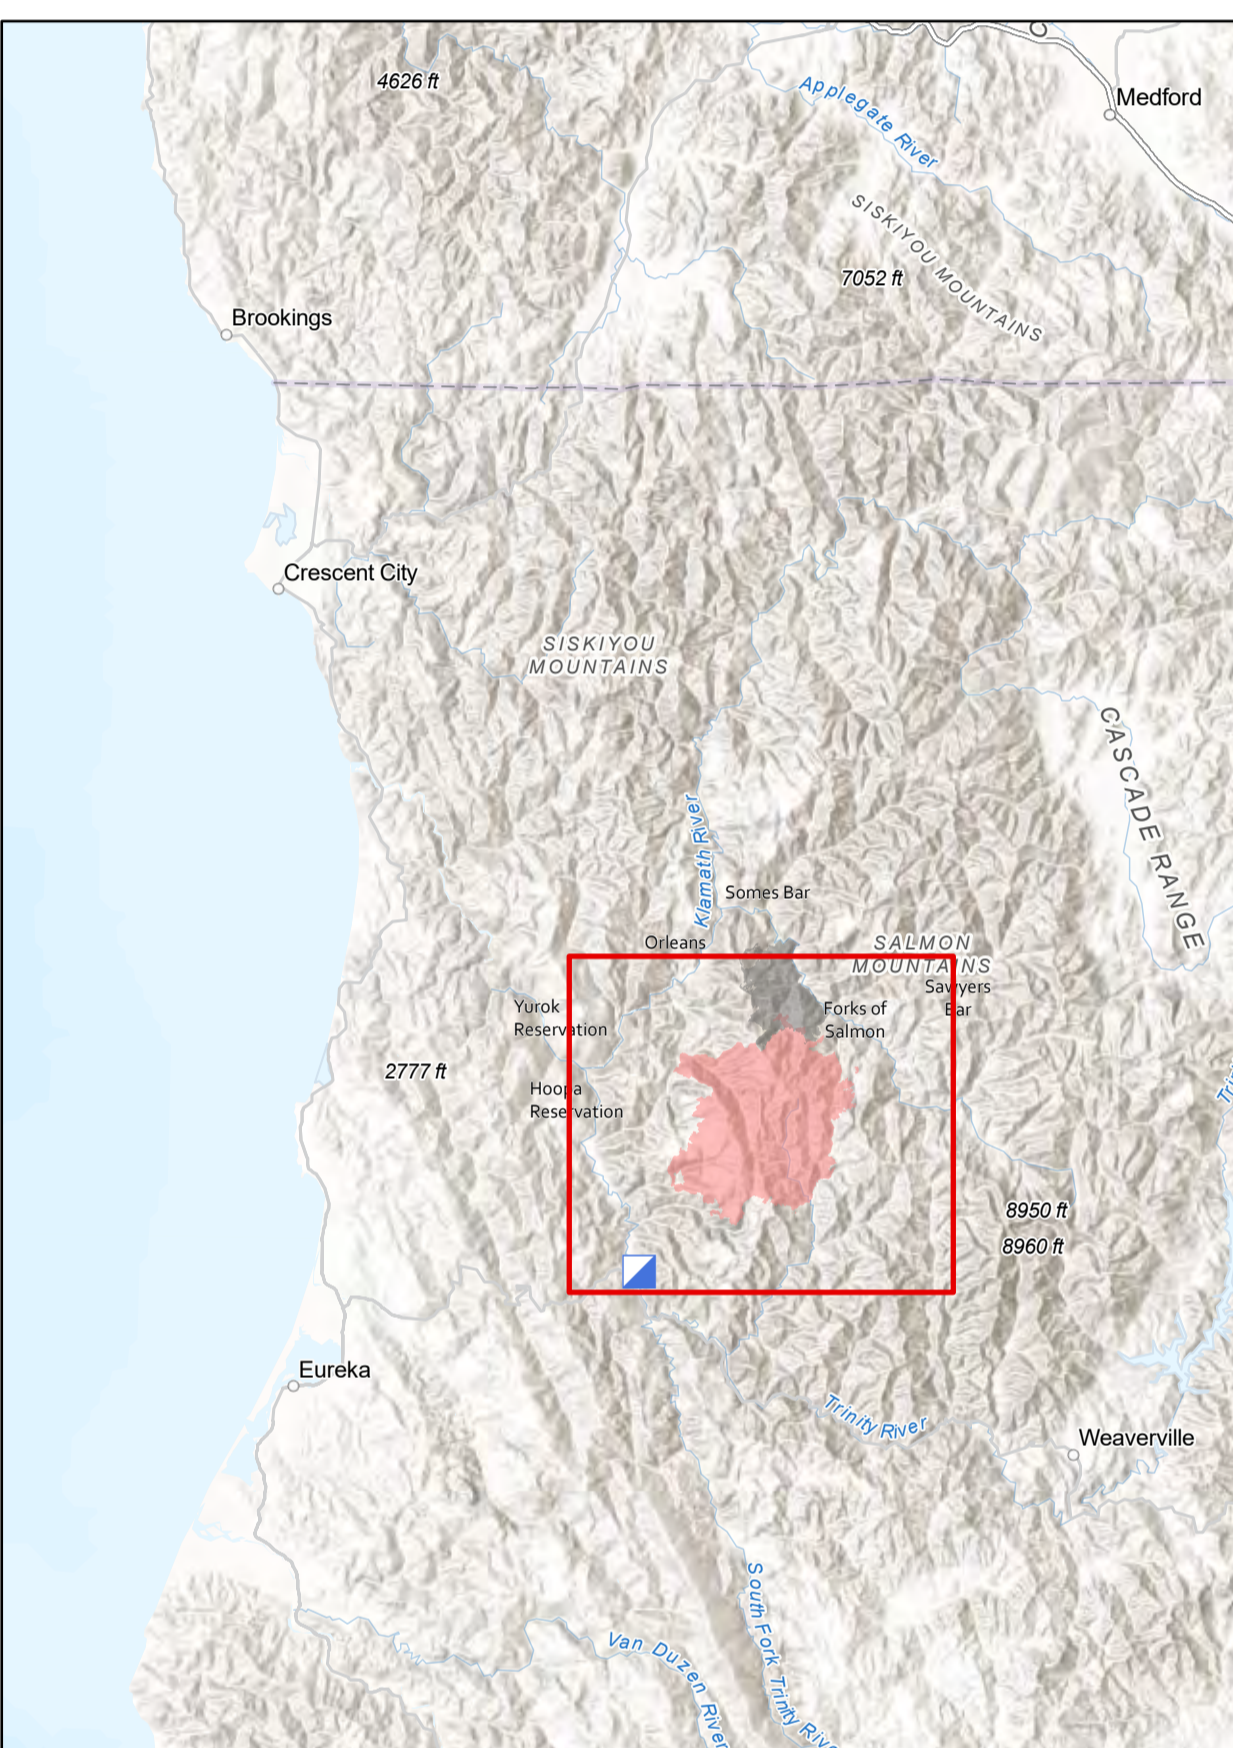

Public Information Map
Red Salmon Complex
CA-SRF-000656
09/20/2020

- Legend**
- Incident Command Post
 - Wildfire Perimeter
 - Closure Area
 - Road Closures
 - Uncontrolled Fire Edge
 - Contained Line
 - Butler Fire