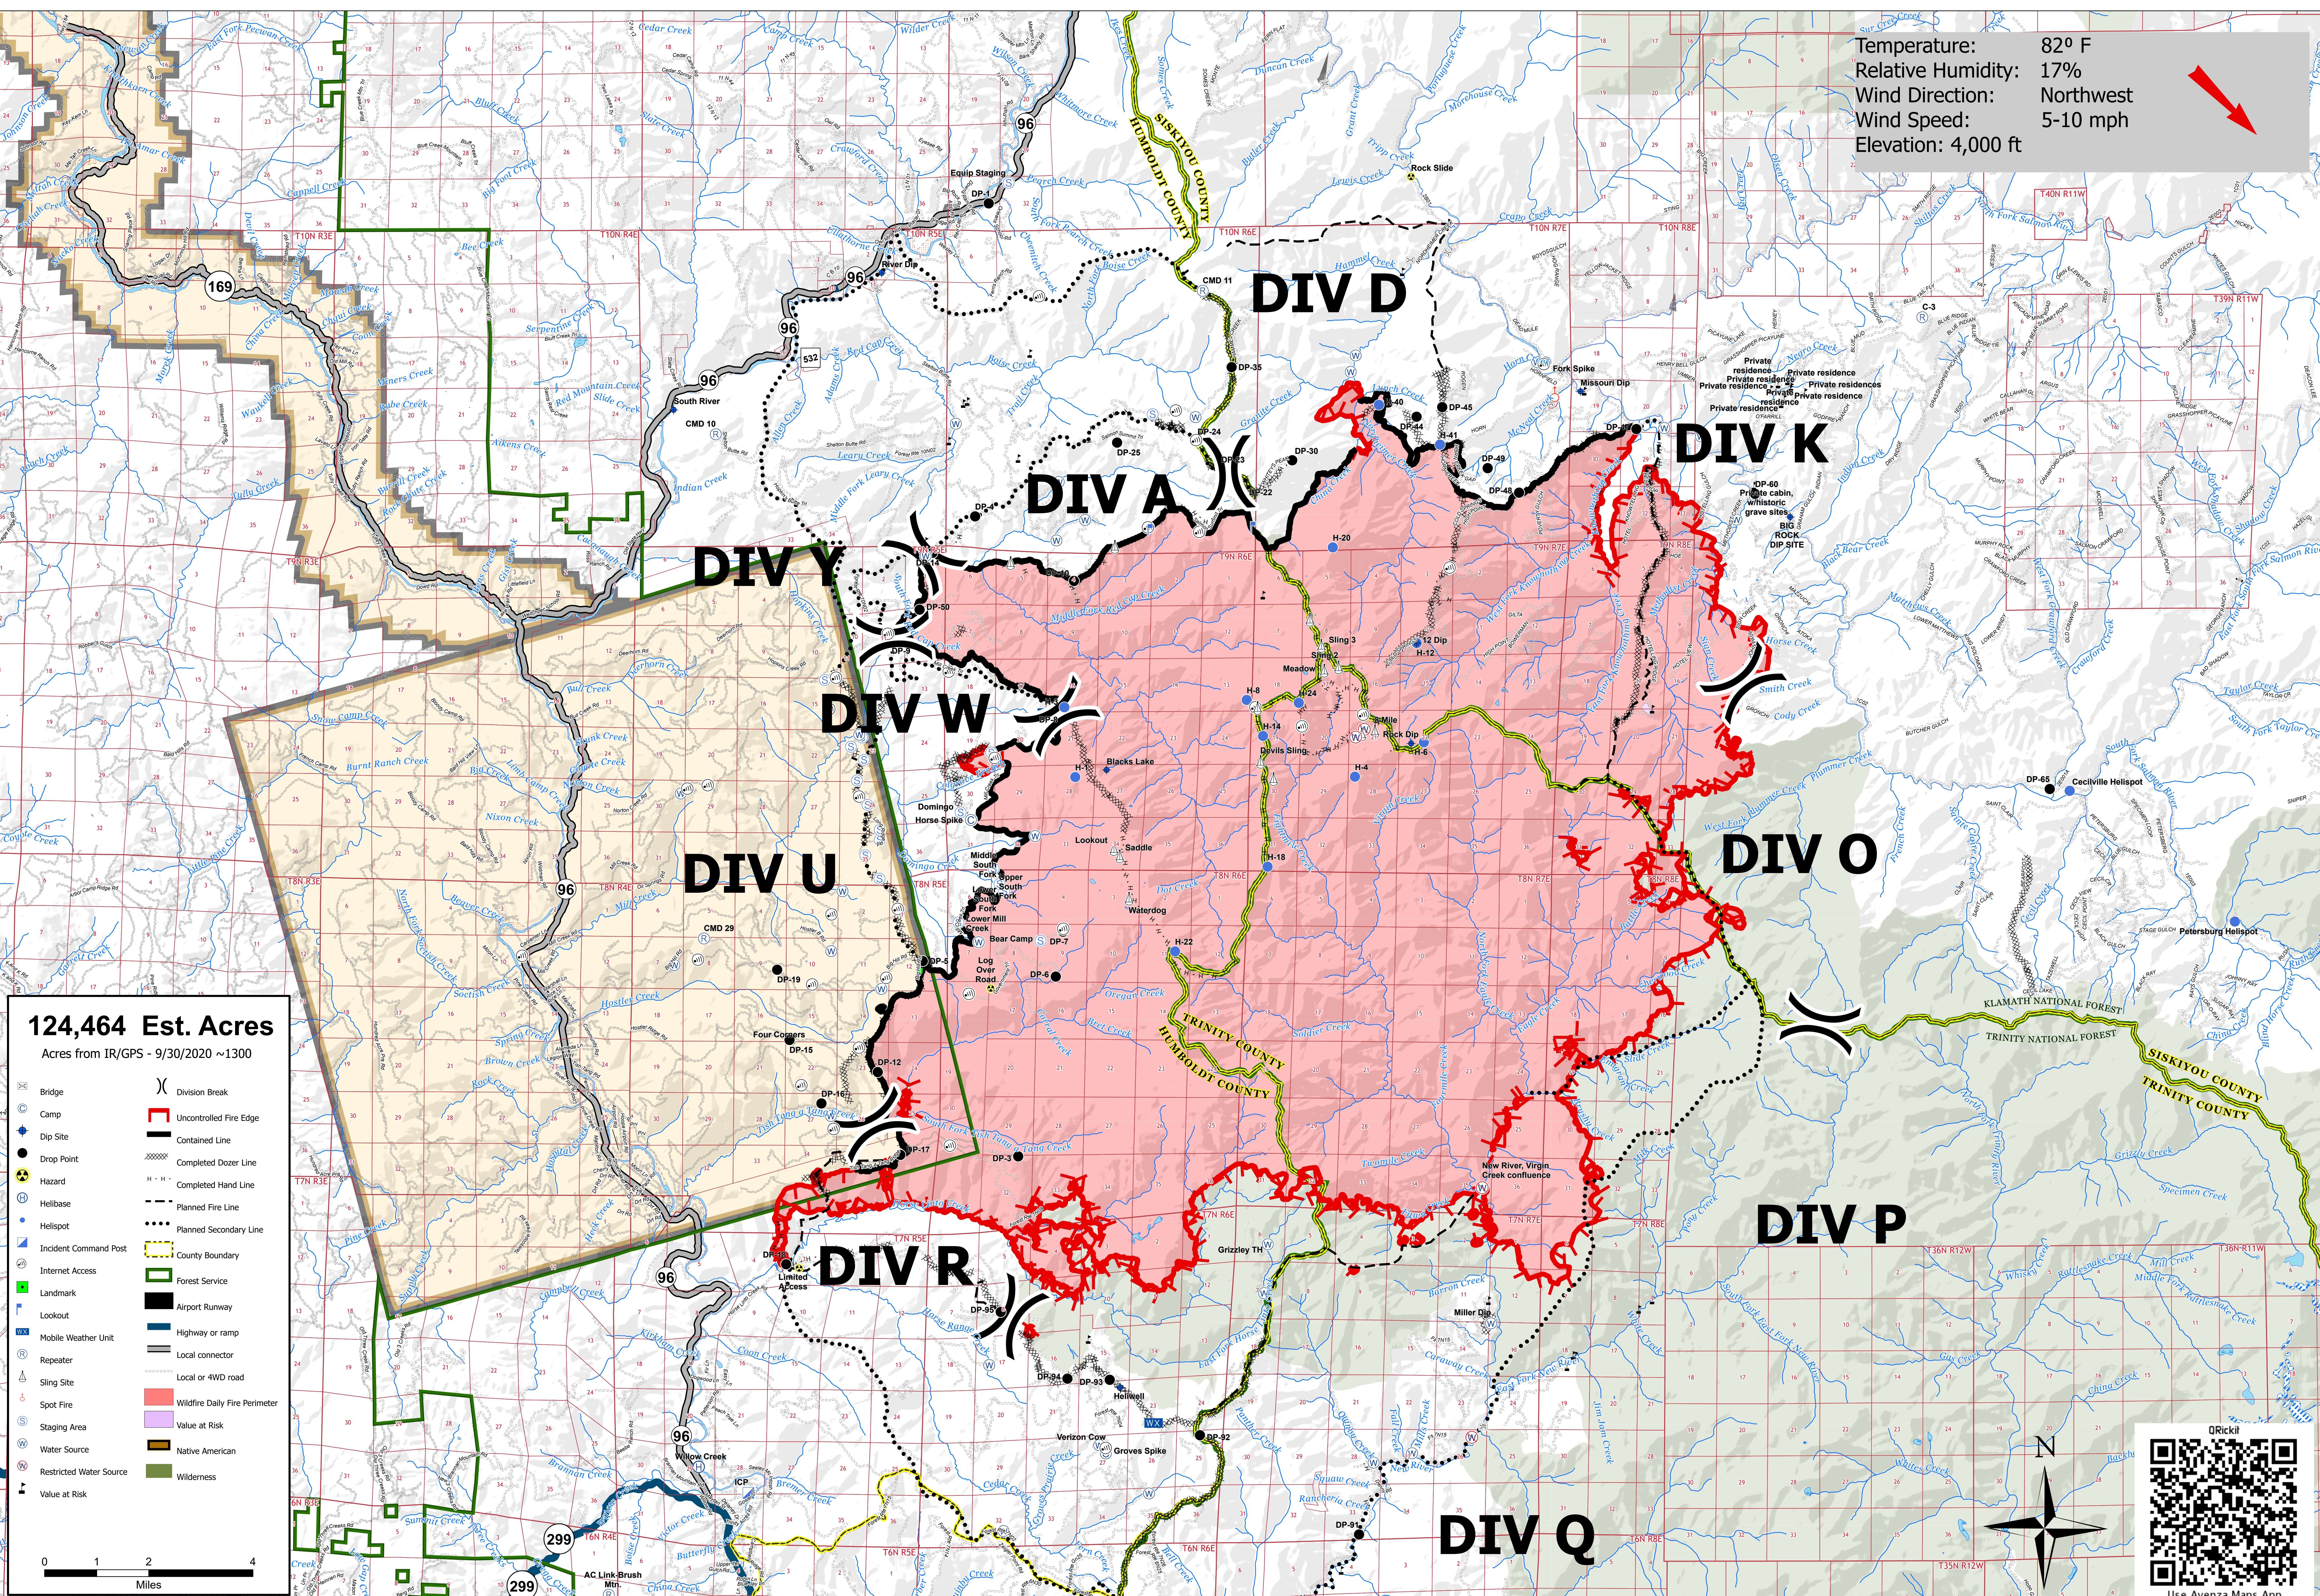

RED SALMON COMPLEX

CA-SRF-000656

10/01/2020

Temperature: 82° F
Relative Humidity: 17%
Wind Direction: Northwest
Wind Speed: 5-10 mph
Elevation: 4,000 ft

124,464 Est. Acres
Acres from IR/GPS - 9/30/2020 ~1300

	Bridge		Division Break
	Camp		Uncontrolled Fire Edge
	Dip Site		Contained Line
	Drop Point		Completed Dozer Line
	Hazard		Completed Hand Line
	Helibase		Planned Fire Line
	Helispot		Planned Secondary Line
	Incident Command Post		County Boundary
	Internet Access		Forest Service
	Landmark		Airport Runway
	Lookout		Highway or ramp
	Mobile Weather Unit		Local connector
	Repeater		Local or 4WD road
	Sling Site		Wildfire Daily Fire Perimeter
	Spot Fire		Value at Risk
	Staging Area		Native American
	Water Source		Wilderness
	Restricted Water Source		
	Value at Risk		

0 1 2 4 Miles

Use Avenza Maps App